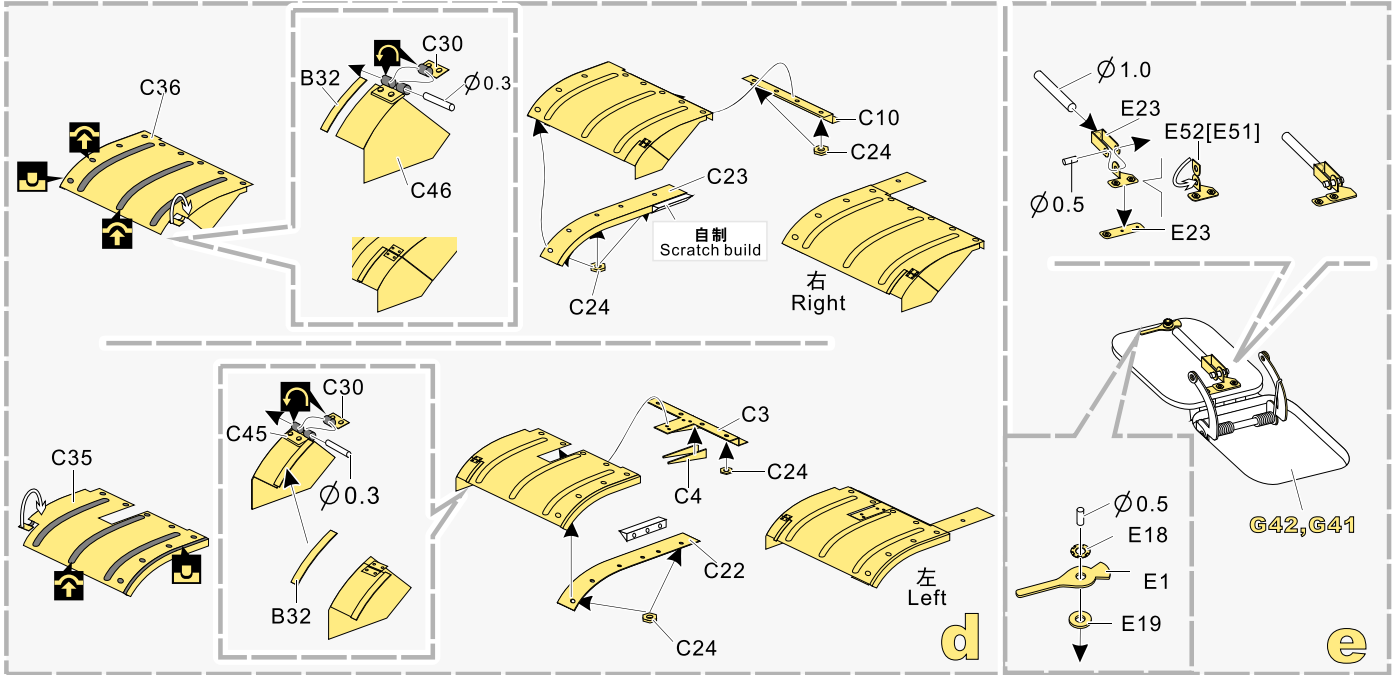

1/35 MILITARY MINIATURE VEHICLE UPGRADE SERIES PE35923

WWII German Panther G Early ver. Basic

二战德军黑豹G型坦克早期基本 改造件

[For RFM 5016]

推荐使用工具 RECOMMENDED TOOLS

- 
安装
install
 - 
折叠
bend
 - A1**
改造件零件编号
PE/resin part number
 - B12**
原零件编号
kit part number
 - C22**
被替换的原零件编号
replaced kit part number
 - 
 另一侧相同制作
repeat on opposite side
 - 
钻孔
drill
-
- 
切除
remove
 - 
打磨
grind off
 - 
弧度卷曲
radial bending
 - 
制作若干组
multiple assembly
 - 
选择安装
alternative
 - 
 用尖端在凹槽处冲压
use penpoint to press on the dent

1/35 MILITARY MINIATURE VEHICLE UPGRADE SERIES PE35923

根据需要使用防磁刮片
Use zimmerit coating applicator as you need

1/35 MILITARY MINIATURE VEHICLE UPGRADE SERIES PE35923

1/35 MILITARY MINIATURE VEHICLE UPGRADE SERIES PE35923