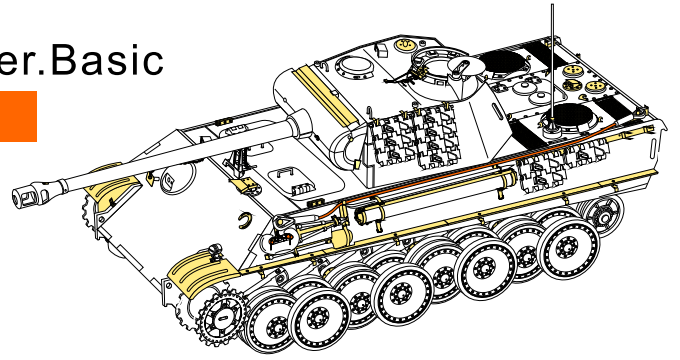

1/35 MILITARY MINIATURE VEHICLE UPGRADE SERIES PE35923

WWII German Panther G Early ver. Basic

二战德军黑豹G型坦克早期基本 改造件

[For RFM 5016]

推荐使用工具 RECOMMENDED TOOLS

- 
安装
install
 - 
折叠
bend
 - A1**
改造件零件编号
PE/resin part number
 - B12**
原零件编号
kit part number
 - C22**
被替换的原零件编号
replaced kit part number
 - 
 另一侧相同制作
repeat on opposite side
 - 
钻孔
drill
-
- 
切除
remove
 - 
打磨
grind off
 - 
弧度卷曲
radial bending
 - 
制作若干组
multiple assembly
 - 
选择安装
alternative
 - 
 用尖端在凹槽处冲压
use penpoint to press on the dent

1/35 MILITARY MINIATURE VEHICLE UPGRADE SERIES PE35923

根据需要使用防磁刮片
Use zimmerit coating applicator as you need

1/35 MILITARY MINIATURE VEHICLE UPGRADE SERIES PE35923

1/35 MILITARY MINIATURE VEHICLE UPGRADE SERIES PE35923