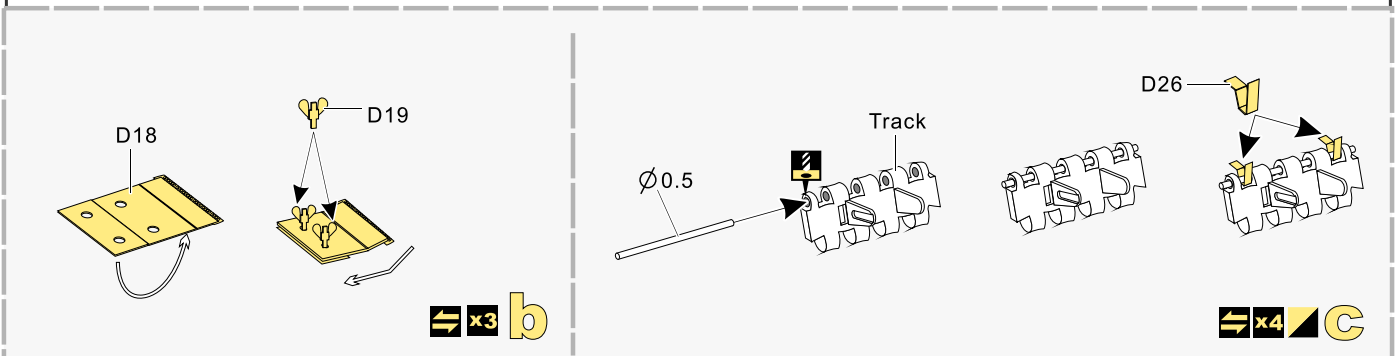

1/35 MILITARY MINIATURE VEHICLE UPGRADE SERIES PE35923

WWII German Panther G Early ver. Basic

二战德军黑豹G型坦克早期基本 改造件

[For RFM 5016]

推荐使用工具 RECOMMENDED TOOLS

- 
安装
install
 - 
折叠
bend
 - A1**
改造件零件编号
PE/resin part number
 - B12**
原零件编号
kit part number
 - C22**
被替换的原零件编号
replaced kit part number
 - 
 另一侧相同制作
repeat on opposite side
 - 
钻孔
drill
-
- 
切除
remove
 - 
打磨
grind off
 - 
弧度卷曲
radial bending
 - 
制作若干组
multiple assembly
 - 
选择安装
alternative
 - 
 用尖端在凹槽处冲压
use penpoint to press on the dent

1/35 MILITARY MINIATURE VEHICLE UPGRADE SERIES PE35923

根据需要使用防磁刮片
Use zimmerit coating applicator as you need

1/35 MILITARY MINIATURE VEHICLE UPGRADE SERIES PE35923

1/35 MILITARY MINIATURE VEHICLE UPGRADE SERIES PE35923