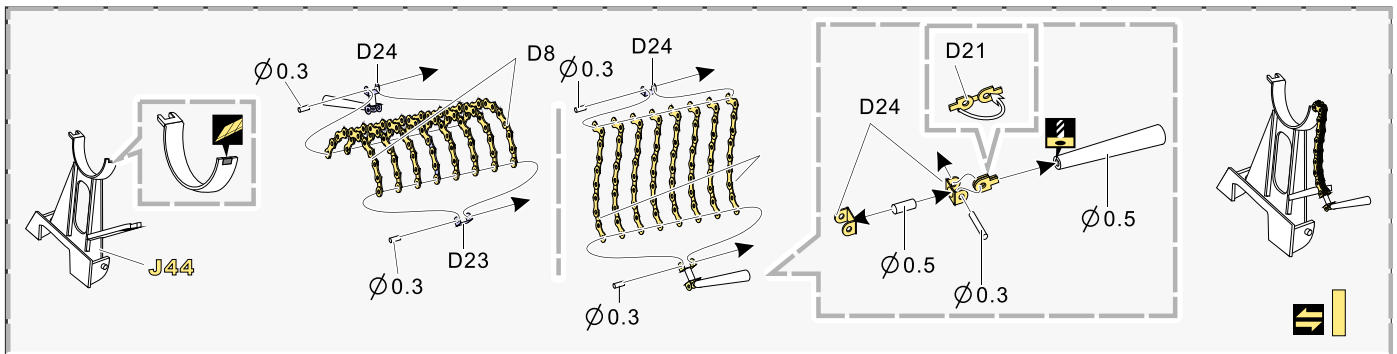

1/35 MILITARY MINIATURE VEHICLE UPGRADE SERIES PE35923