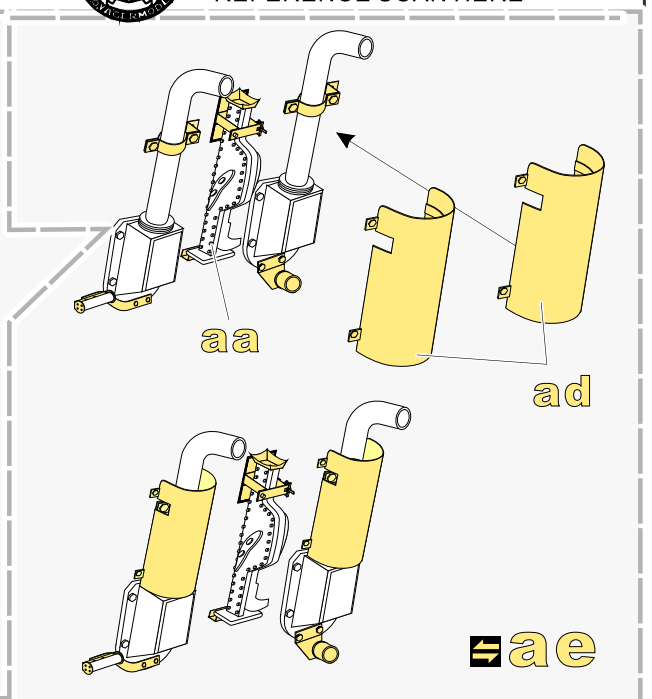

1/35 MILITARY MINIATURE VEHICLE UPGRADE SERIES PE35923

1/35 MILITARY MINIATURE VEHICLE UPGRADE SERIES PE35923

1/35 MILITARY MINIATURE VEHICLE UPGRADE SERIES PE35923

漏喷板使用说明:
Instruction:

VOYAGERMODEL® 完 美 不 至 极 尽 享 受
The Best Upgrade Solution