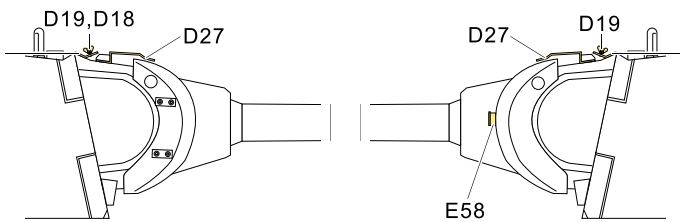

1/35 MILITARY MINIATURE VEHICLE UPGRADE SERIES PE35923

WWII German Panther G Early ver. Basic

二战德军黑豹G型坦克早期基本 改造件

[For RFM 5016]

推荐使用工具 RECOMMENDED TOOLS

- 
安装
install
 - 
折叠
bend
 - A1**
改造件零件编号
PE/resin part number
 - B12**
原零件编号
kit part number
 - C22**
被替换的原零件编号
replaced kit part number
 - 
 另一侧相同制作
repeat on opposite side
 - 
钻孔
drill
-
- 
切除
remove
 - 
打磨
grind off
 - 
弧度卷曲
radial bending
 - 
制作若干组
multiple assembly
 - 
选择安装
alternative
 - 
 用尖端在凹槽处冲压
use penpoint to press on the dent

1/35 MILITARY MINIATURE VEHICLE UPGRADE SERIES PE35923

根据需要使用防磁刮片
Use zimmerit coating applicator as you need

1/35 MILITARY MINIATURE VEHICLE UPGRADE SERIES PE35923

1/35 MILITARY MINIATURE VEHICLE UPGRADE SERIES PE35923