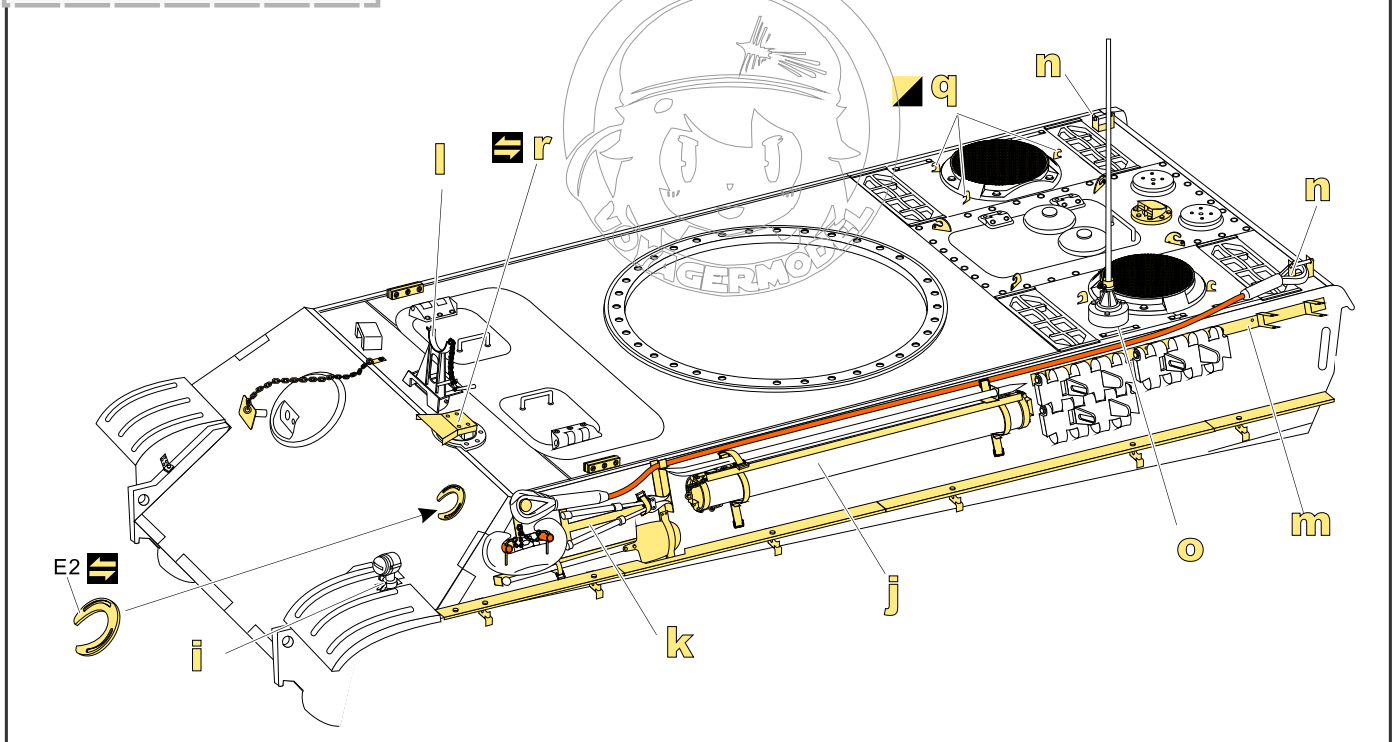

1/35 MILITARY MINIATURE VEHICLE UPGRADE SERIES PE35923