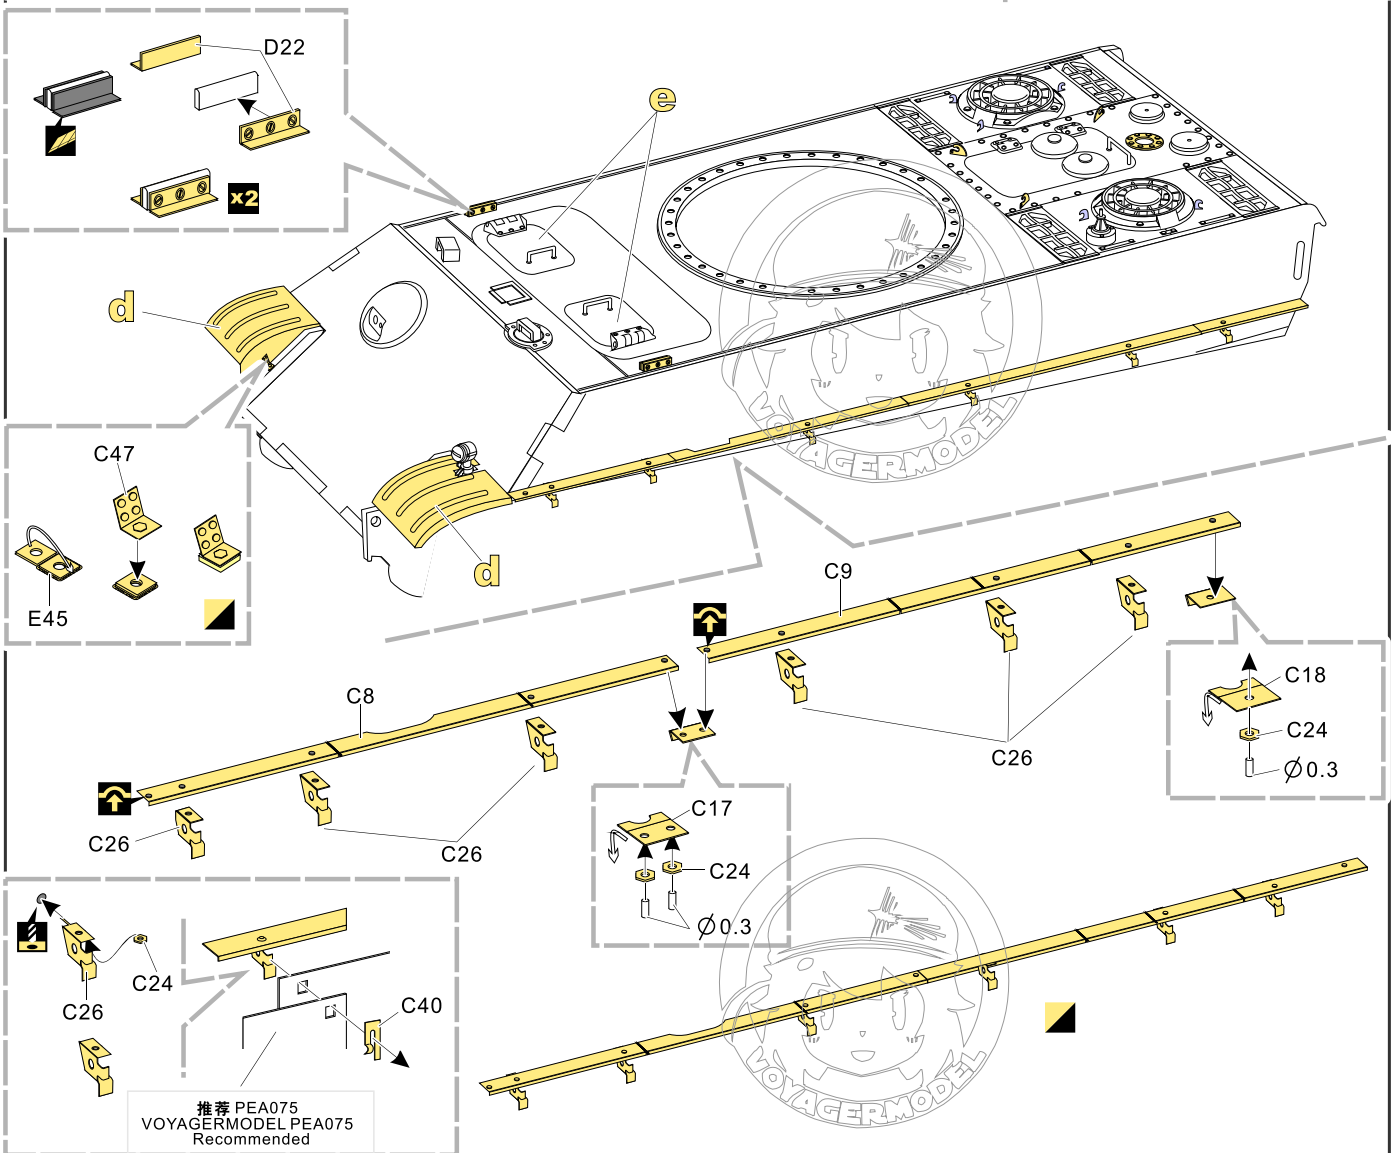

1/35 MILITARY MINIATURE VEHICLE UPGRADE SERIES PE35923

WWII German Panther G Early ver. Basic

二战德军黑豹G型坦克早期基本 改造件

[For RFM 5016]

推荐使用工具 RECOMMENDED TOOLS

- 
安装
install
 - 
折叠
bend
 - A1**
改造件零件编号
PE/resin part number
 - B12**
原零件编号
kit part number
 - C22**
被替换的原零件编号
replaced kit part number
 - 
 另一侧相同制作
repeat on opposite side
 - 
钻孔
drill
-
- 
切除
remove
 - 
打磨
grind off
 - 
弧度卷曲
radial bending
 - 
制作若干组
multiple assembly
 - 
选择安装
alternative
 - 
 用尖端在凹槽处冲压
use penpoint to press on the dent

1/35 MILITARY MINIATURE VEHICLE UPGRADE SERIES PE35923

根据需要使用防磁刮片
Use zimmerit coating applicator as you need

1/35 MILITARY MINIATURE VEHICLE UPGRADE SERIES PE35923

1/35 MILITARY MINIATURE VEHICLE UPGRADE SERIES PE35923

1/35 MILITARY MINIATURE VEHICLE UPGRADE SERIES PE35923

1/35 MILITARY MINIATURE VEHICLE UPGRADE SERIES PE35923

1/35 MILITARY MINIATURE VEHICLE UPGRADE SERIES PE35923

**VOYAGER
MODEL**

更多PE35923样品照片参考请扫一扫
MORE PICTUER OF PE 35923
REFERENCE SCAN HERE

1/35 MILITARY MINIATURE VEHICLE UPGRADE SERIES PE35923

1/35 MILITARY MINIATURE VEHICLE UPGRADE SERIES PE35923

1/35 MILITARY MINIATURE VEHICLE UPGRADE SERIES PE35923

漏喷板使用说明:
Instruction:

VOYAGERMODEL® 完 美 不 至 极 尽 享 受
The Best Upgrade Solution