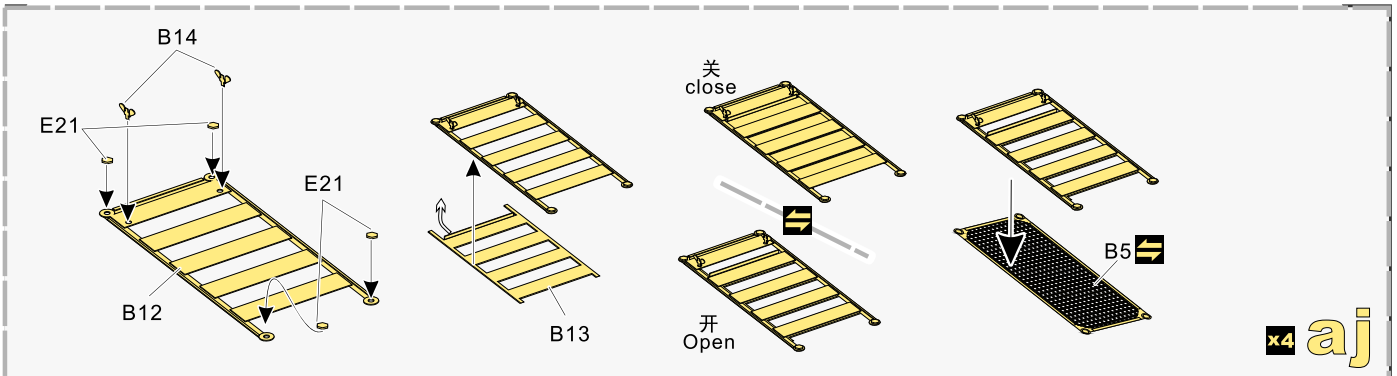

1/35 MILITARY MINIATURE VEHICLE UPGRADE SERIES PE35923