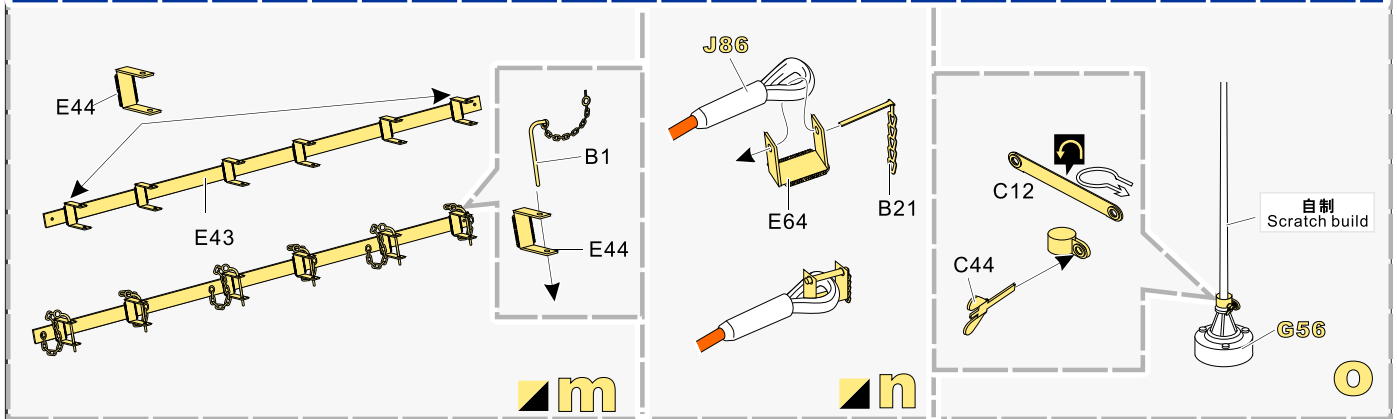

1/35 MILITARY MINIATURE VEHICLE UPGRADE SERIES PE35923