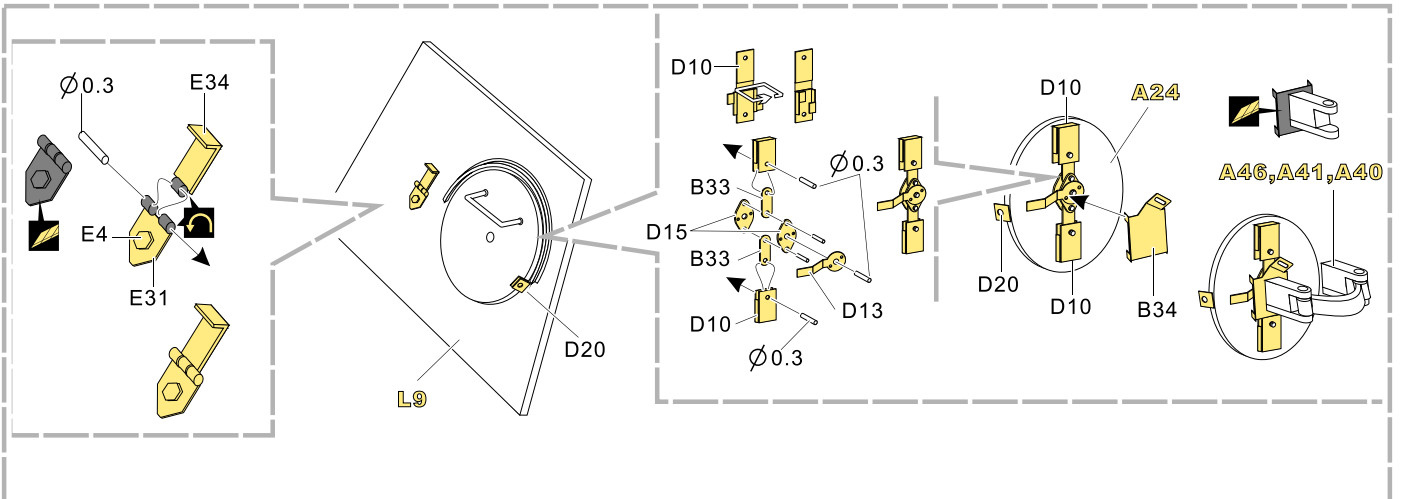

1/35 MILITARY MINIATURE VEHICLE UPGRADE SERIES PE35923

WWII German Panther G Early ver. Basic

二战德军黑豹G型坦克早期基本 改造件

[For RFM 5016]

推荐使用工具 RECOMMENDED TOOLS

- 
安装
install
 - 
折叠
bend
 - A1**
改造件零件编号
PE/resin part number
 - B12**
原零件编号
kit part number
 - C22**
被替换的原零件编号
replaced kit part number
 - 
 另一侧相同制作
repeat on opposite side
 - 
钻孔
drill
-
- 
切除
remove
 - 
打磨
grind off
 - 
弧度卷曲
radial bending
 - 
制作若干组
multiple assembly
 - 
选择安装
alternative
 - 
 用尖端在凹槽处冲压
use penpoint to press on the dent

1/35 MILITARY MINIATURE VEHICLE UPGRADE SERIES PE35923

根据需要使用防磁刮片
Use zimmerit coating applicator as you need

1/35 MILITARY MINIATURE VEHICLE UPGRADE SERIES PE35923

1/35 MILITARY MINIATURE VEHICLE UPGRADE SERIES PE35923