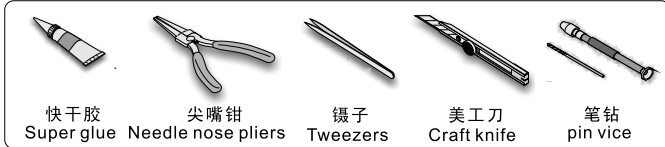

1/35 MILITARY MINIATURE VEHICLE UPGRADE SERIES PE35923

WWII German Panther G Early ver. Basic

二战德军黑豹G型坦克早期基本 改造件

[For RFM 5016]

推荐使用工具 RECOMMENDED TOOLS

- 
安装
install
 - 
折叠
bend
 - A1**
改造件零件编号
PE/resin part number
 - B12**
原零件编号
kit part number
 - C22**
被替换的原零件编号
replaced kit part number
 - 
 另一侧相同制作
repeat on opposite side
 - 
钻孔
drill
-
- 
切除
remove
 - 
打磨
grind off
 - 
弧度卷曲
radial bending
 - 
制作若干组
multiple assembly
 - 
选择安装
alternative
 - 
 用尖端在凹槽处冲压
use penpoint to press on the dent

1/35 MILITARY MINIATURE VEHICLE UPGRADE SERIES PE35923

根据需要使用防磁刮片
Use zimmerit coating applicator as you need

1/35 MILITARY MINIATURE VEHICLE UPGRADE SERIES PE35923

1/35 MILITARY MINIATURE VEHICLE UPGRADE SERIES PE35923