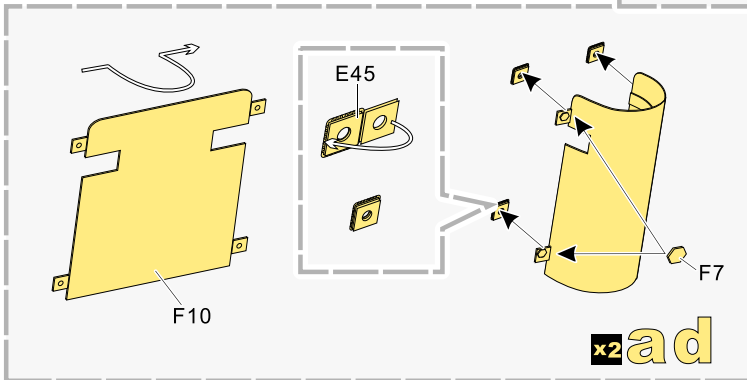

1/35 MILITARY MINIATURE VEHICLE UPGRADE SERIES PE35923

**VOYAGER
MODEL**

更多PE35923样品照片参考请扫一扫
MORE PICTUER OF PE 35923
REFERENCE SCAN HERE