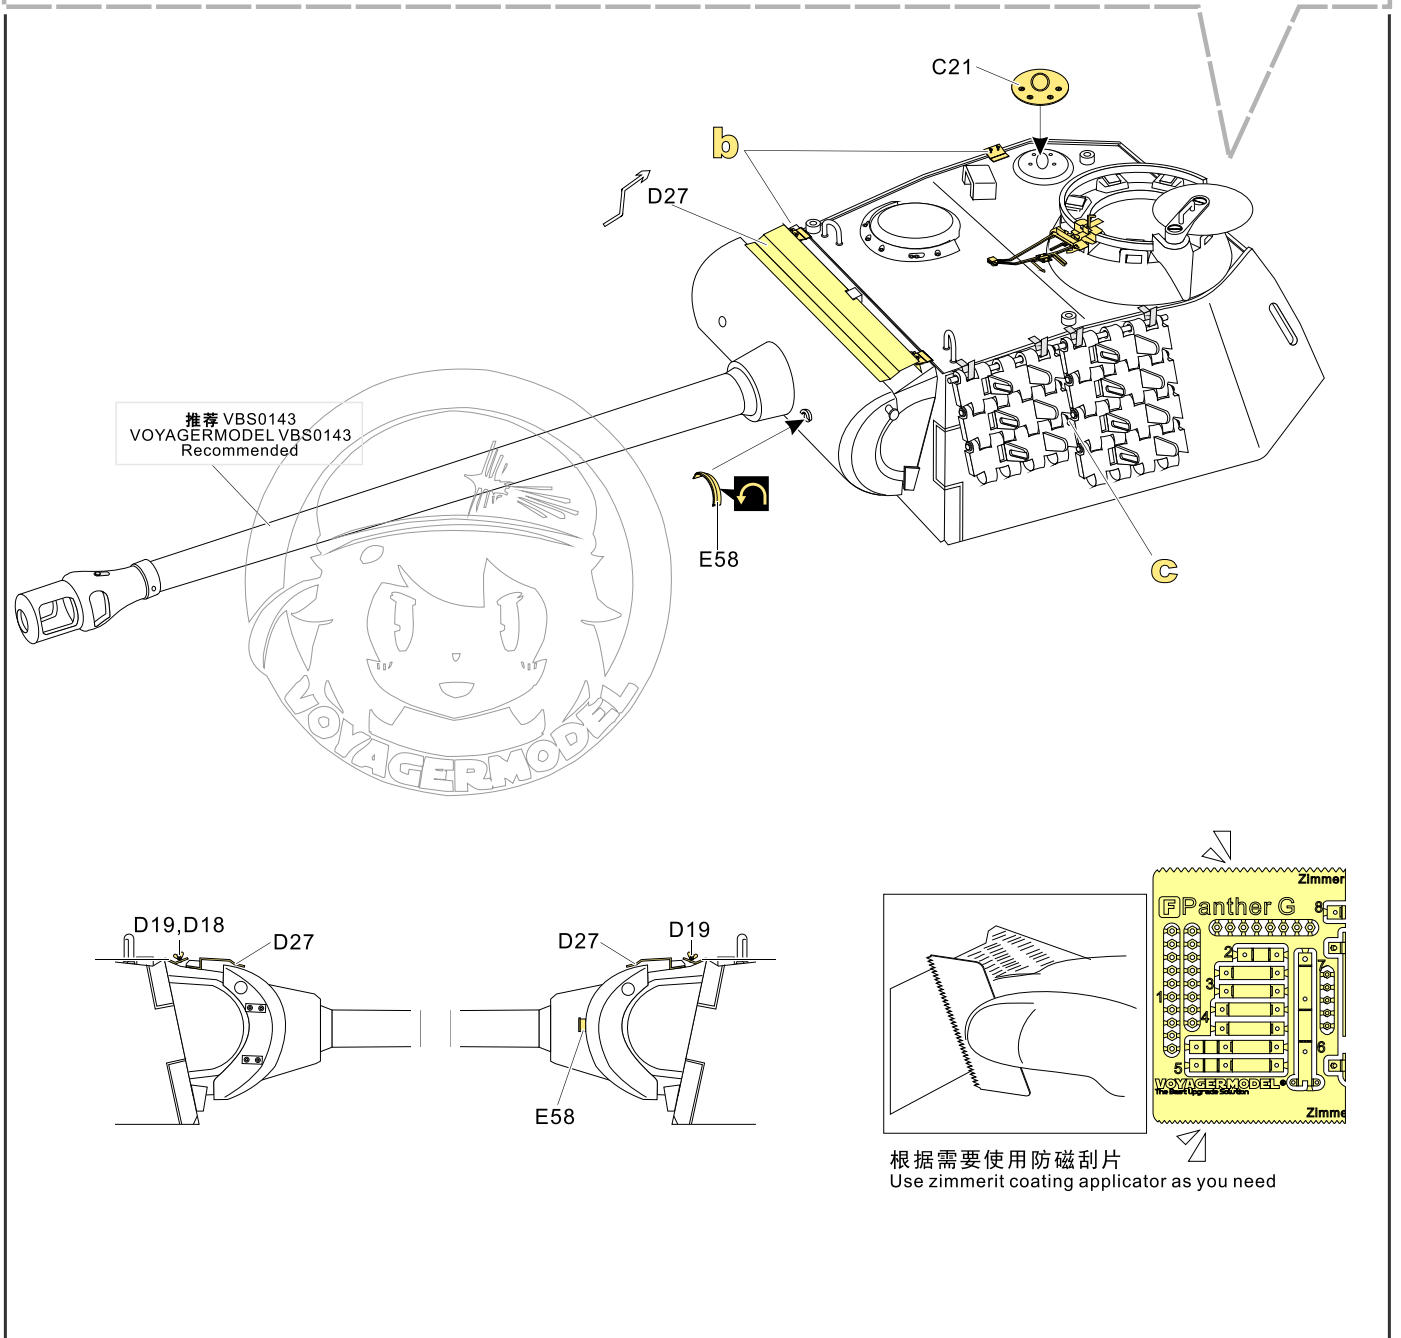

1/35 MILITARY MINIATURE VEHICLE UPGRADE SERIES PE35923

WWII German Panther G Early ver. Basic

二战德军黑豹G型坦克早期基本 改造件

[For RFM 5016]

推荐使用工具 RECOMMENDED TOOLS

- 
安装
install
 - 
折叠
bend
 - A1**
改造件零件编号
PE/resin part number
 - B12**
原零件编号
kit part number
 - C22**
被替换的原零件编号
replaced kit part number
 - 
 另一侧相同制作
repeat on opposite side
 - 
钻孔
drill
-
- 
切除
remove
 - 
打磨
grind off
 - 
弧度卷曲
radial bending
 - 
制作若干组
multiple assembly
 - 
选择安装
alternative
 - 
 用尖端在凹槽处冲压
use penpoint to press on the dent

1/35 MILITARY MINIATURE VEHICLE UPGRADE SERIES PE35923

根据需要使用防磁刮片
Use zimmerit coating applicator as you need

1/35 MILITARY MINIATURE VEHICLE UPGRADE SERIES PE35923

1/35 MILITARY MINIATURE VEHICLE UPGRADE SERIES PE35923

1/35 MILITARY MINIATURE VEHICLE UPGRADE SERIES PE35923

1/35 MILITARY MINIATURE VEHICLE UPGRADE SERIES PE35923

1/35 MILITARY MINIATURE VEHICLE UPGRADE SERIES PE35923

**VOYAGER
MODEL**

更多PE35923样品照片参考请扫一扫
MORE PICTUER OF PE 35923
REFERENCE SCAN HERE