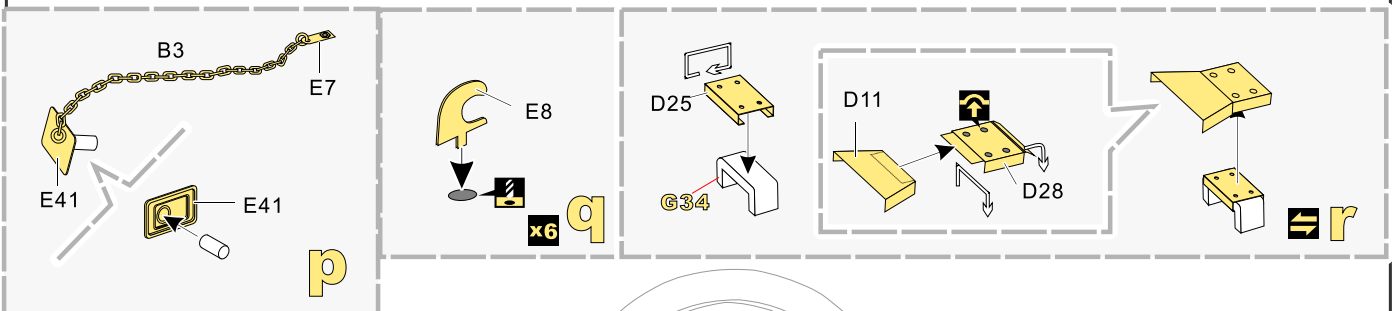

1/35 MILITARY MINIATURE VEHICLE UPGRADE SERIES PE35923