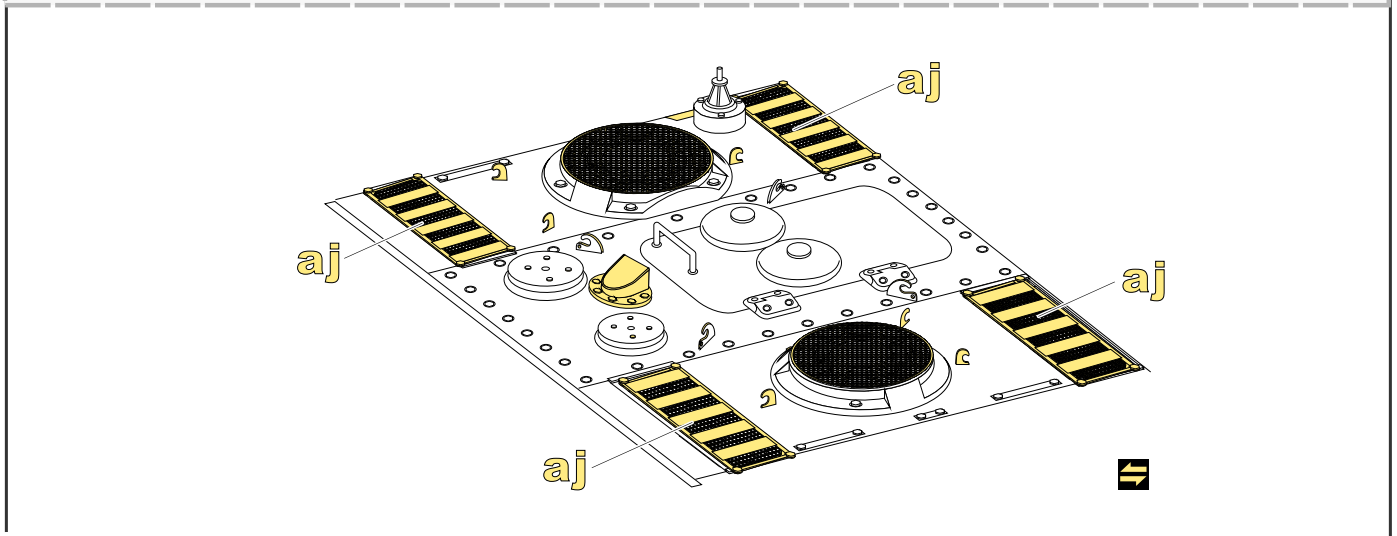

1/35 MILITARY MINIATURE VEHICLE UPGRADE SERIES PE35923