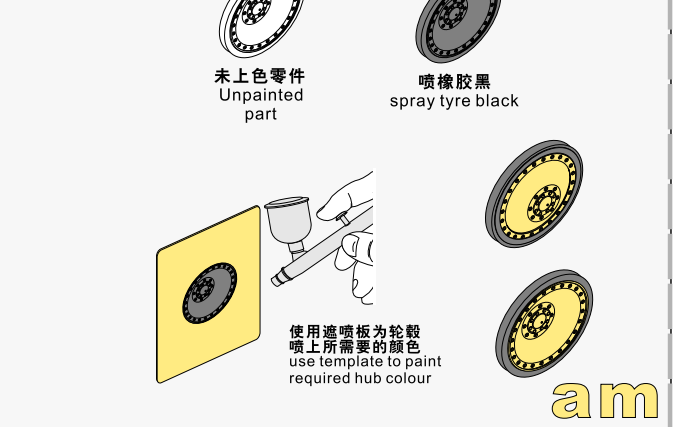

1/35 MILITARY MINIATURE VEHICLE UPGRADE SERIES PE35923

1/35 MILITARY MINIATURE VEHICLE UPGRADE SERIES PE35923

1/35 MILITARY MINIATURE VEHICLE UPGRADE SERIES PE35923

漏喷板使用说明:
Instruction:

VOYAGERMODEL® 完 美 不 至 极 尽 享 受
The Best Upgrade Solution