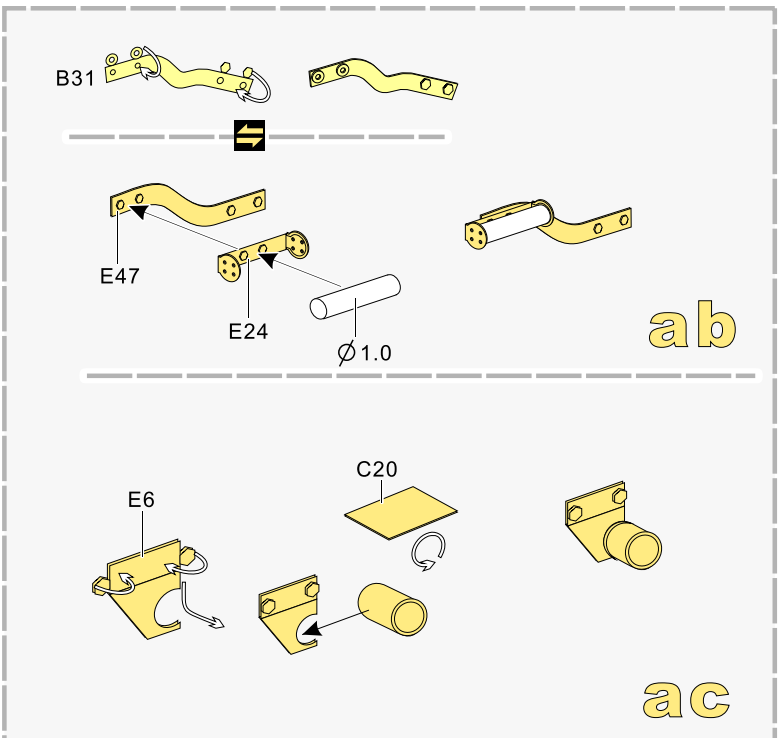

1/35 MILITARY MINIATURE VEHICLE UPGRADE SERIES PE35923

WWII German Panther G Early ver. Basic

二战德军黑豹G型坦克早期基本 改造件

[For RFM 5016]

推荐使用工具 RECOMMENDED TOOLS

- 
安装
install
 - 
折叠
bend
 - A1**
改造件零件编号
PE/resin part number
 - B12**
原零件编号
kit part number
 - C22**
被替换的原零件编号
replaced kit part number
 - 
 另一侧相同制作
repeat on opposite side
 - 
钻孔
drill
-
- 
切除
remove
 - 
打磨
grind off
 - 
弧度卷曲
radial bending
 - 
制作若干组
multiple assembly
 - 
选择安装
alternative
 - 
 用尖端在凹槽处冲压
use penpoint to press on the dent

1/35 MILITARY MINIATURE VEHICLE UPGRADE SERIES PE35923

根据需要使用防磁刮片
Use zimmerit coating applicator as you need

1/35 MILITARY MINIATURE VEHICLE UPGRADE SERIES PE35923

1/35 MILITARY MINIATURE VEHICLE UPGRADE SERIES PE35923

1/35 MILITARY MINIATURE VEHICLE UPGRADE SERIES PE35923

1/35 MILITARY MINIATURE VEHICLE UPGRADE SERIES PE35923

1/35 MILITARY MINIATURE VEHICLE UPGRADE SERIES PE35923

**VOYAGER
MODEL**

更多PE35923样品照片参考请扫一扫
MORE PICTUER OF PE 35923
REFERENCE SCAN HERE

1/35 MILITARY MINIATURE VEHICLE UPGRADE SERIES PE35923

1/35 MILITARY MINIATURE VEHICLE UPGRADE SERIES PE35923

1/35 MILITARY MINIATURE VEHICLE UPGRADE SERIES PE35923

漏喷板使用说明:
Instruction:

VOYAGERMODEL® 完 美 不 至 极 尽 享 受
The Best Upgrade Solution