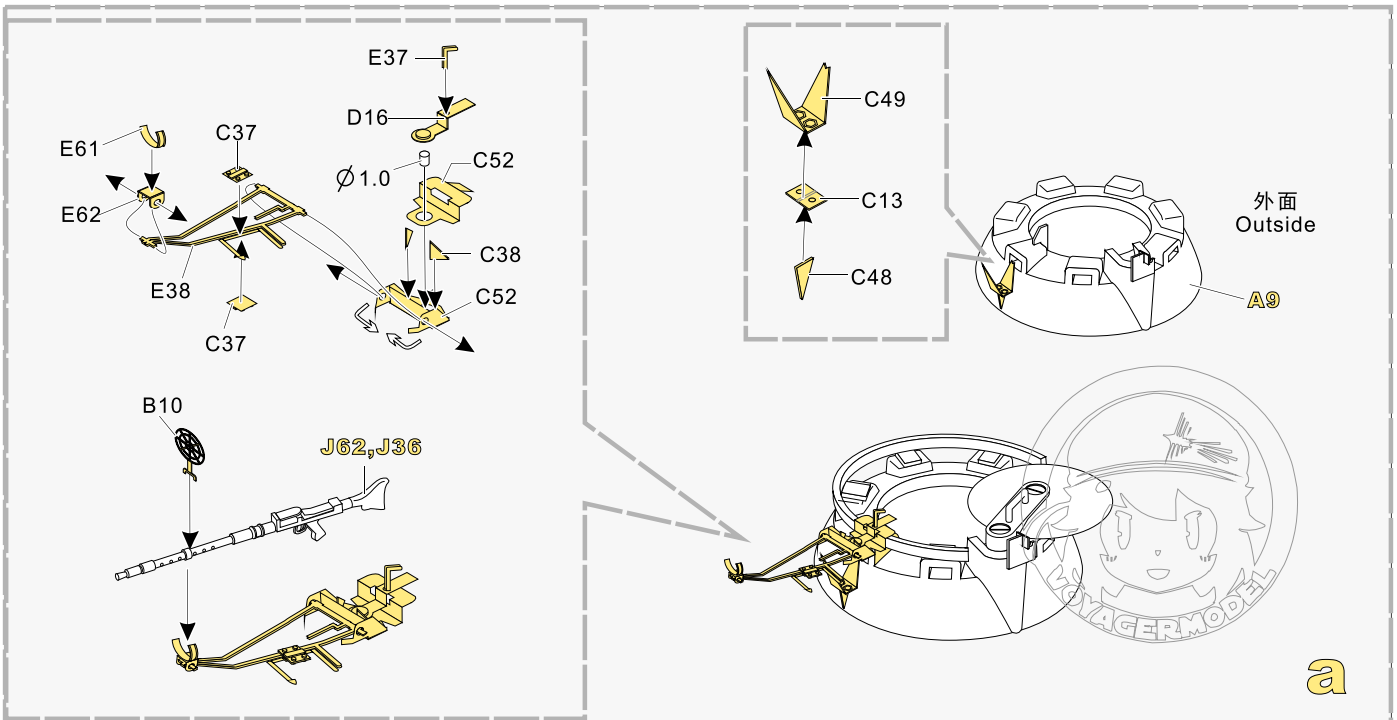

1/35 MILITARY MINIATURE VEHICLE UPGRADE SERIES PE35923

WWII German Panther G Early ver. Basic

二战德军黑豹G型坦克早期基本 改造件

[For RFM 5016]

推荐使用工具 RECOMMENDED TOOLS

- 
安装
install
 - 
折叠
bend
 - A1**
改造件零件编号
PE/resin part number
 - B12**
原零件编号
kit part number
 - C22**
被替换的原零件编号
replaced kit part number
 - 
 另一侧相同制作
repeat on opposite side
 - 
钻孔
drill
-
- 
切除
remove
 - 
打磨
grind off
 - 
弧度卷曲
radial bending
 - 
制作若干组
multiple assembly
 - 
选择安装
alternative
 - 
 用尖端在凹槽处冲压
use penpoint to press on the dent

1/35 MILITARY MINIATURE VEHICLE UPGRADE SERIES PE35923

根据需要使用防磁刮片
Use zimmerit coating applicator as you need

1/35 MILITARY MINIATURE VEHICLE UPGRADE SERIES PE35923

1/35 MILITARY MINIATURE VEHICLE UPGRADE SERIES PE35923