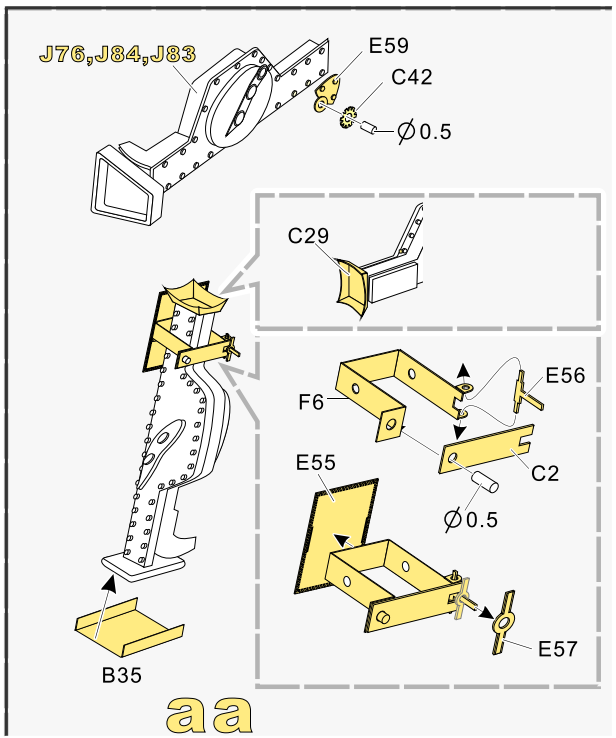

1/35 MILITARY MINIATURE VEHICLE UPGRADE SERIES PE35923

**VOYAGER
MODEL**

更多PE35923样品照片参考请扫一扫
MORE PICTUER OF PE 35923
REFERENCE SCAN HERE