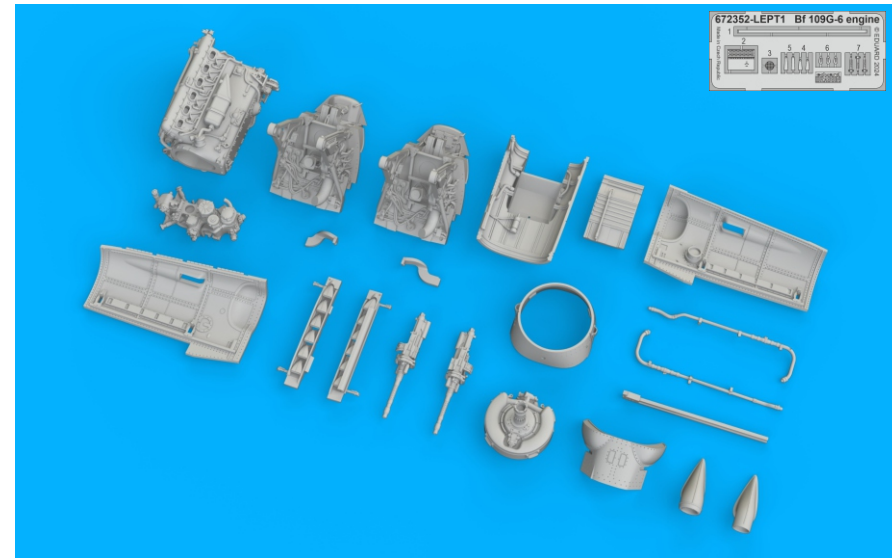

BEST ~~BRASS~~ RESIN AROUND!