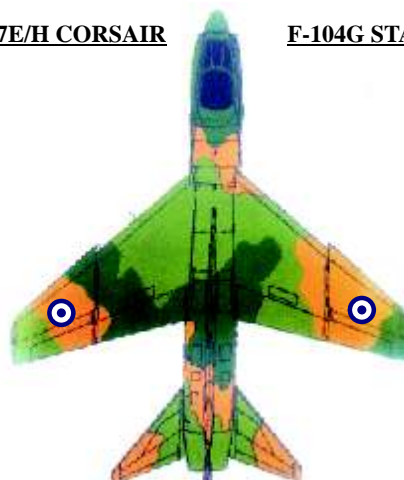

F-16C BLOCK 30/50

STANDARD GHOST CAMOUFLAGE OF FS 36307, FS 36251 & FS 35237 WITH FS 36320 RADOME. STANDARD HAF INSIGNIA ON TAIL AND WINGS (LEFT UPPER) RIGHT (LOWER) ONLY.

MIRAGE F.1 CG

BLUE GRAY FS 35164 UPPER SURFACES WITH ALUMINUM LOWER SURFACES ON FUSELAGE AND WINGS. STANDARD HAF INSIGNIA ON TAIL AND WINGS (UPPER & LOWER) ON BOTH LEFT & RIGHT WING.

F-5A FREEDOM FIGHTER

EX-JORDAN AF AIRCRAFT IN ASIA MINOR CAMOUFLAGE OF FS 30400 TAN SPECIAL, FS 30140 BROWN, FS 34079 DARK GREEN AND FS 36622 LIGHT GREY UNDERSIDES ON FUSELAGE & WINGS. STANDARD HAF INSIGNIA ON TAIL AND WINGS (UPPER & LOWER) ON BOTH LEFT & RIGHT WING & FUSELAGE, PAINTED OVER THE FADED JORDANI INSIGNIA.

C-47 DAKOTA

ALL NATURAL METAL KOREA DETACHMENT AIRCRAFT WITH BLACK ANTI-GLARE AND LOWER SURFACES. STANDARD HAF INSIGNIA ON TAIL AND WINGS (UPPER & LOWER) ON BOTH LEFT & RIGHT WING & FUSELAGE & THE LOGO MARS IN BLACK ON NOSE. ALTERNATIVELY YOU MAY MODEL THE C-47 SHOWN INSET WITH THE LOGO JUNO ON THE NOSE. THIS A/C SERIALIZED 92637 WAS ALL

**F-86D SABRE
DOG**

**F-5A FREEDOM
FIGHTER**

A-7E/H CORSAIR

F-104G STARFIGHTER

F-4E PHANTOM

MIRAGE 2000EG

MIRAGE F.1CG

**F-16C FIGHTING
FALCON**