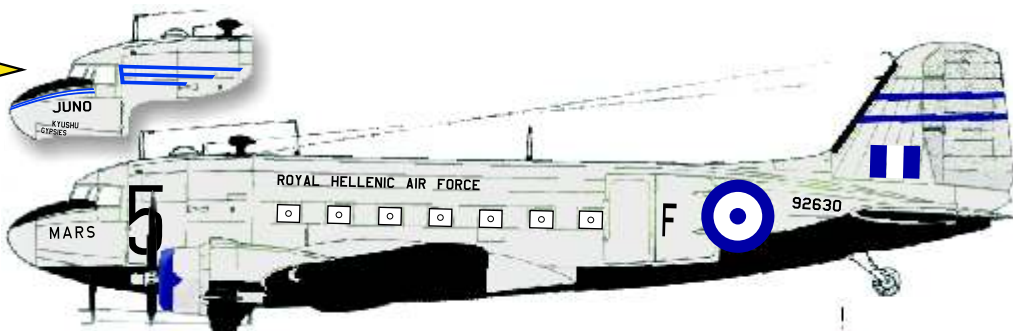

C-47 DAKOTA

ALL NATURAL METAL KOREA DETACHMENT AIRCRAFT WITH BLACK ANTI-GLARE AND LOWER SURFACES. STANDARD HAF INSIGNIA ON TAIL AND WINGS (UPPER & LOWER) ON BOTH LEFT & RIGHT WING & FUSELAGE & THE LOGO MARS IN BLACK ON NOSE. ALTERNATIVELY YOU MAY MODEL THE C-47 SHOWN INSET WITH THE LOGO JUNO ON THE NOSE. THIS A/C SERIALIZED 92637 WAS ALL