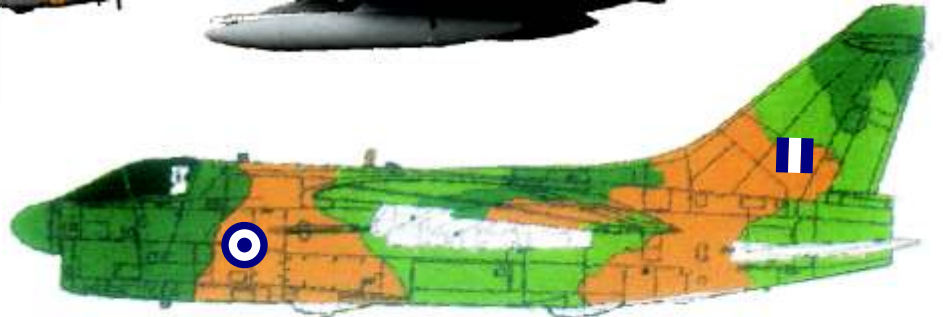

F-16C BLOCK 30/50

STANDARD GHOST CAMOUFLAGE OF FS 36307, FS 36251 & FS 35237 WITH FS 36320 RADOME. STANDARD HAF INSIGNIA ON TAIL AND WINGS (LEFT UPPER) RIGHT (LOWER) ONLY.

MIRAGE F.1 CG

BLUE GRAY FS 35164 UPPER SURFACES WITH ALUMINUM LOWER SURFACES ON FUSELAGE AND WINGS. STANDARD HAF INSIGNIA ON TAIL AND WINGS (UPPER & LOWER) ON BOTH LEFT & RIGHT WING.

F-4E PHANTOM II

HILL GRAY II TYPE CAMOUFLAGE OF FS 36118 DARK GRAY AND FS 36270 MEDIUM GRAY. STANDARD HAF INSIGNIA ON TAIL AND WINGS (UPPER & LOWER) ON BOTH LEFT & RIGHT WING. HAF F-4Es ARE ALSO PAINTED IN VIETNAM TYPE (SEA) OR AEGEAN BLUE CAMO (FS 35164 & FS 17178) LIKE THE MIRAGE F.1s AND GHOST LIKE THE F-16 (SEE ILLUSTRATIONS ABOVE).

A-7E/H CORSAIR II

STANDARD VIETNAM TYPE CAMOUFLAGE (SEA) OF FS 30219 TAN, FS 34102 LIGHT GREEN AND FS 34079 DARK GREEN WITH FS 36622 LIGHT GREY UNDERSIDES ON FUSELAGE AND WINGS. STANDARD HAF INSIGNIA ON TAIL AND WINGS (UPPER & LOWER) ON BOTH LEFT & RIGHT WING.

F-5A FREEDOM FIGHTER

EX-JORDAN AF AIRCRAFT IN ASIA MINOR CAMOUFLAGE OF FS 30400 TAN SPECIAL, FS 30140 BROWN, FS 34079 DARK GREEN AND FS 36622 LIGHT GREY UNDERSIDES ON FUSELAGE & WINGS. STANDARD HAF INSIGNIA ON TAIL AND WINGS (UPPER & LOWER) ON BOTH LEFT & RIGHT WING & FUSELAGE, PAINTED OVER THE FADED JORDANI INSIGNIA.