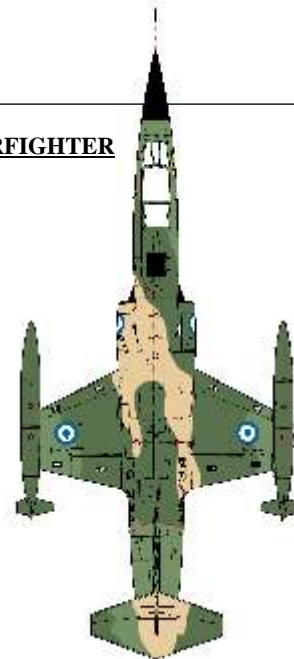

F-16C BLOCK 30/50

STANDARD GHOST CAMOUFLAGE OF FS 36307, FS 36251 & FS 35237 WITH FS 36320 RADOME. STANDARD HAF INSIGNIA ON TAIL AND WINGS (LEFT UPPER) RIGHT (LOWER) ONLY.

MIRAGE F.1 CG

BLUE GRAY FS 35164 UPPER SURFACES WITH ALUMINUM LOWER SURFACES ON FUSELAGE AND WINGS. STANDARD HAF INSIGNIA ON TAIL AND WINGS (UPPER & LOWER) ON BOTH LEFT & RIGHT WING.

**F-86D SABRE
DOG**

**F-5A FREEDOM
FIGHTER**

A-7E/H CORSAIR

F-104G STARFIGHTER

F-4E PHANTOM

MIRAGE 2000EG

MIRAGE F.1CG

**F-16C FIGHTING
FALCON**