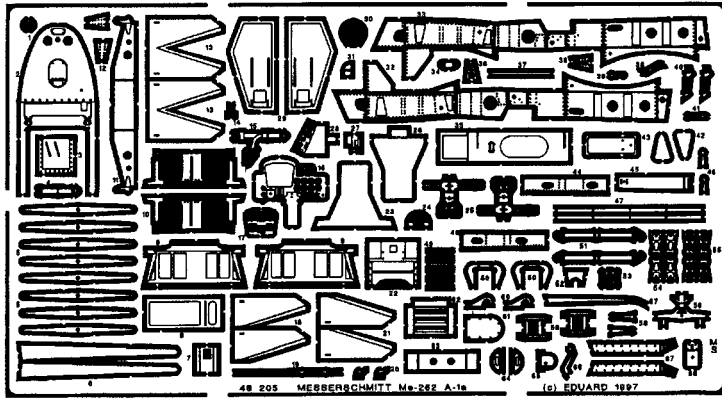

# Messerschmitt Me 262 A-1a

1/48 scale detail set for REVELL kit

48 205

- OPPOSITE SIDE
- REMOVE
- BEND
- REPLACE
- GRIND

## INSTRUMENT PANEL

## FLOOR & RUDDER PEDALS

## PILOT'S SEAT