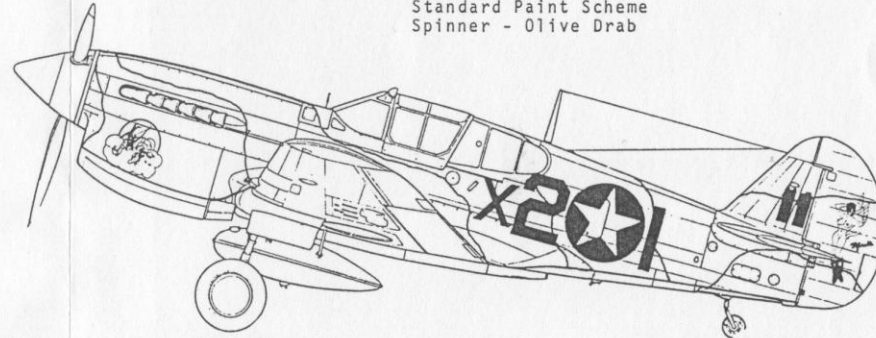

Aircraft No. 114211
Standard Paint Scheme
Spinner - Olive Drab