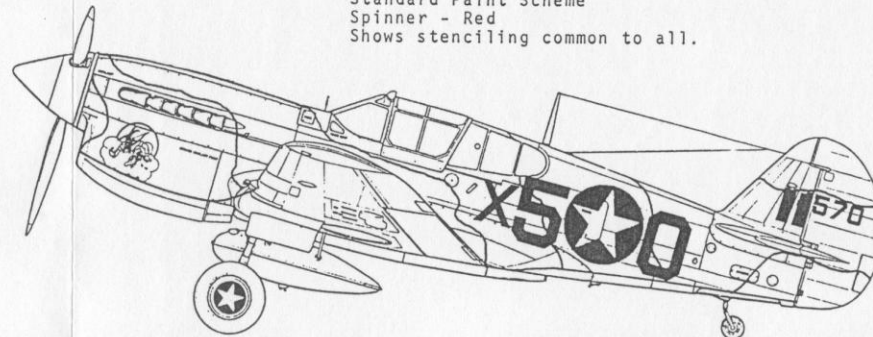

Aircraft No. 114570
Squadron Commanders Ship
Standard Paint Scheme
Spinner - Red
Shows stenciling common to all.