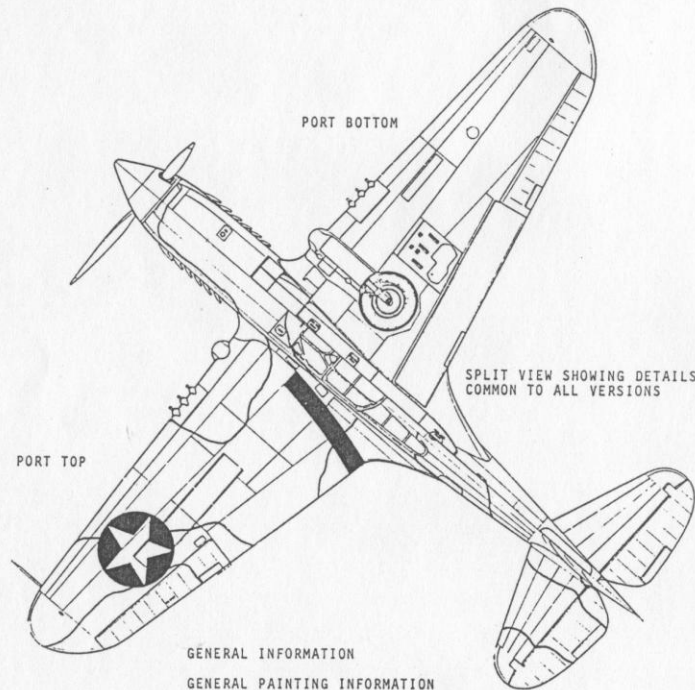

SuperScale Decal No. 32-10
P-40F Warhawks
86th FS/79th FG

PORT BOTTOM

SPLIT VIEW SHOWING DETAILS
COMMON TO ALL VERSIONS

PORT TOP

GENERAL INFORMATION

GENERAL PAINTING INFORMATION

86th F.S. P-40F's
STANDARD PAINT SCHEME - DESERT CAMOUFLAGE

Olive Drab & Stone	All upper surfaces of fuselage, wings & tail.
Light Grey	All under surfaces of fuselage, wings & horizontal stabilizers.
Black	Prop Blades & wing walkway.
Yellow	Prop tips.
Color Numbers	Olive Drab ANA 613-34087 Stone ANA 615-30266 Light Grey ANA 602-36440