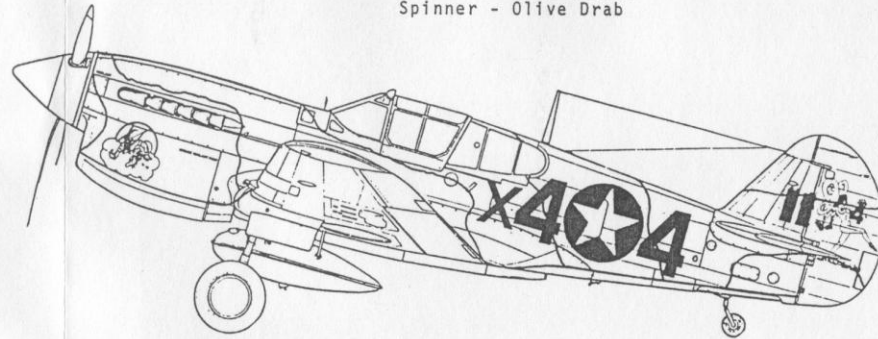

GENERAL INFORMATION

GENERAL PAINTING INFORMATION

86th F.S. P-40F's
STANDARD PAINT SCHEME - DESERT CAMOUFLAGE

Olive Drab & Stone	All upper surfaces of fuselage, wings & tail.
Light Grey	All under surfaces of fuselage, wings & horizontal stabilizers.
Black	Prop Blades & wing walkway.
Yellow	Prop tips.
Color Numbers	Olive Drab ANA 613-34087 Stone ANA 615-30266 Light Grey ANA 602-36440

Aircraft No. 114484
Standard Paint Scheme
Spinner - Olive Drab