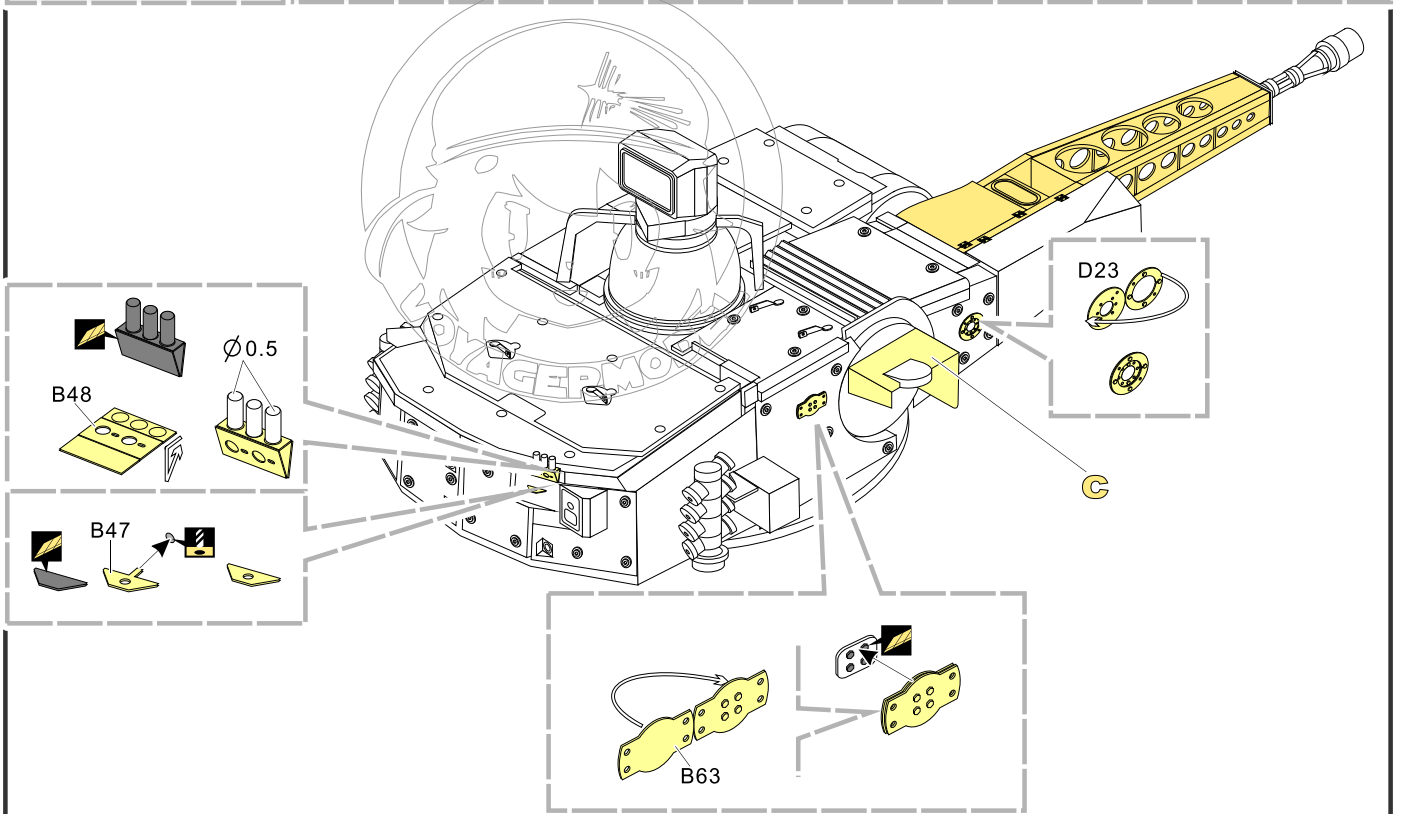

  
 用尖端在凹槽处冲压  
use penpoint to press on the dent

蚀刻片零件内朝面向上  
Put the part upside down  
 用笔尖在凹槽处刺  
Use penpoint to press on the dent

1/35 MILITARY MINIATURE VEHICLE UPGRADE SERIES PE35968

1/35 MILITARY MINIATURE VEHICLE UPGRADE SERIES PE35968