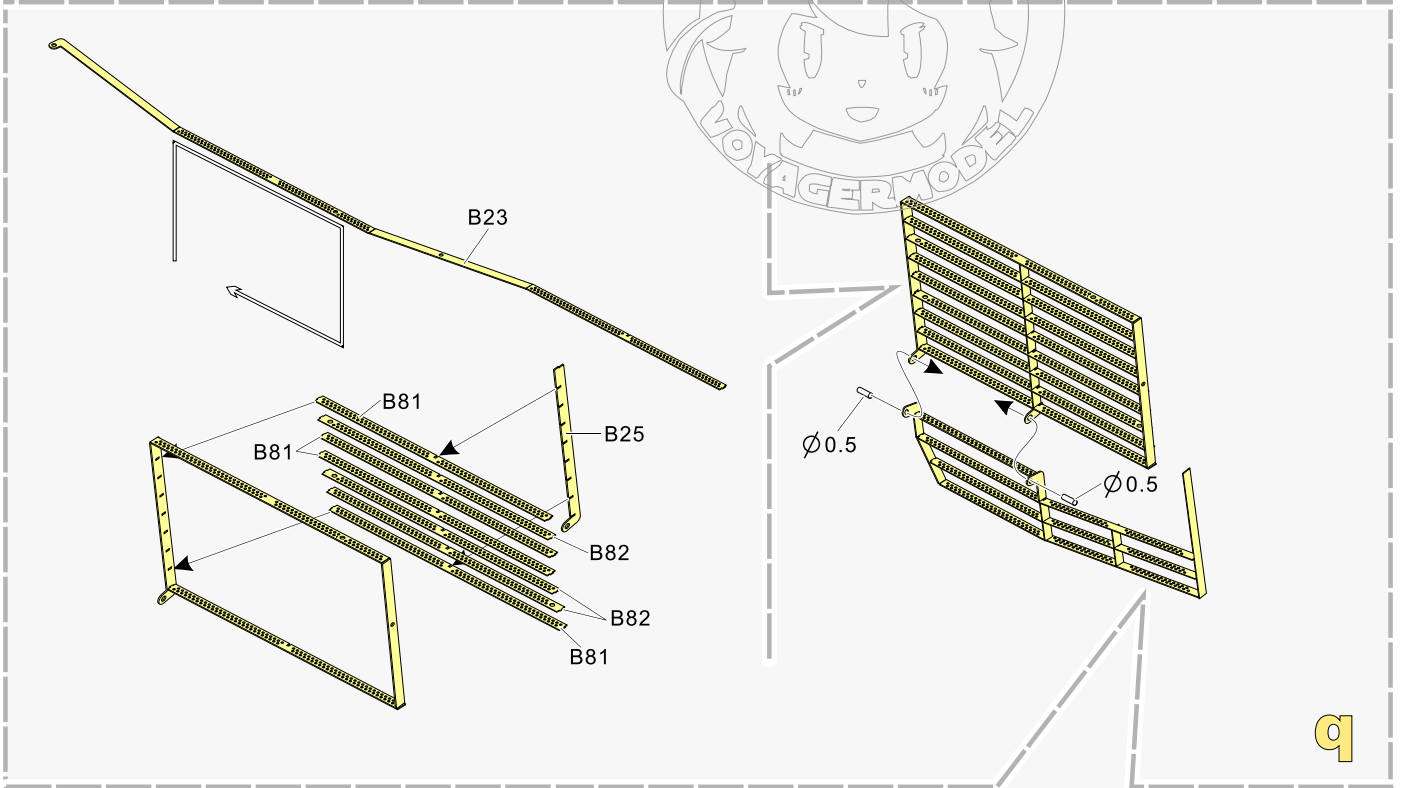

1/35 MILITARY MINIATURE VEHICLE UPGRADE SERIES PE35968