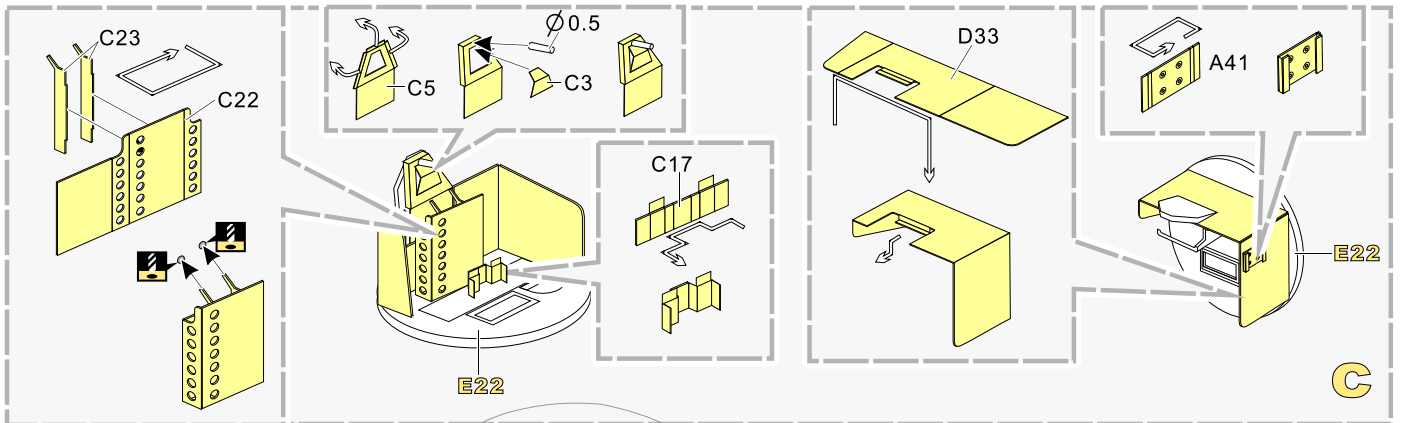

  
 用尖端在凹槽处冲压  
use penpoint to press on the dent

蚀刻片零件内朝面向上  
Put the part upside down  
 用笔尖在凹槽处刺  
Use penpoint to press on the dent

1/35 MILITARY MINIATURE VEHICLE UPGRADE SERIES PE35968

1/35 MILITARY MINIATURE VEHICLE UPGRADE SERIES PE35968