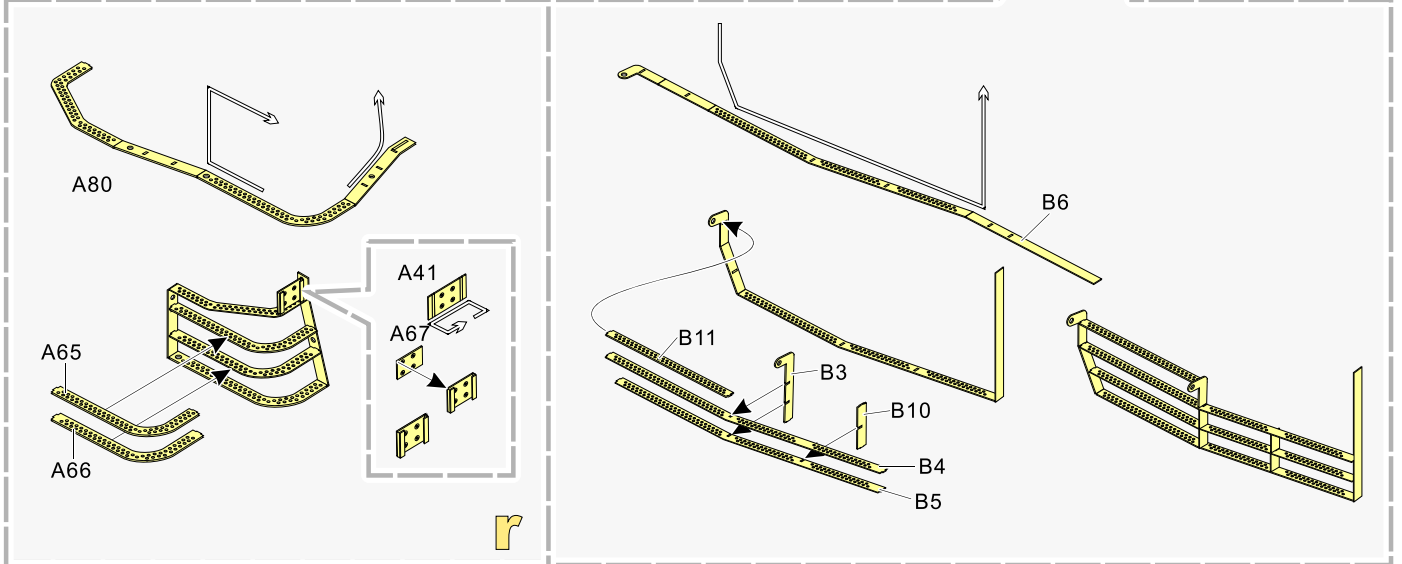

1/35 MILITARY MINIATURE VEHICLE UPGRADE SERIES PE35968