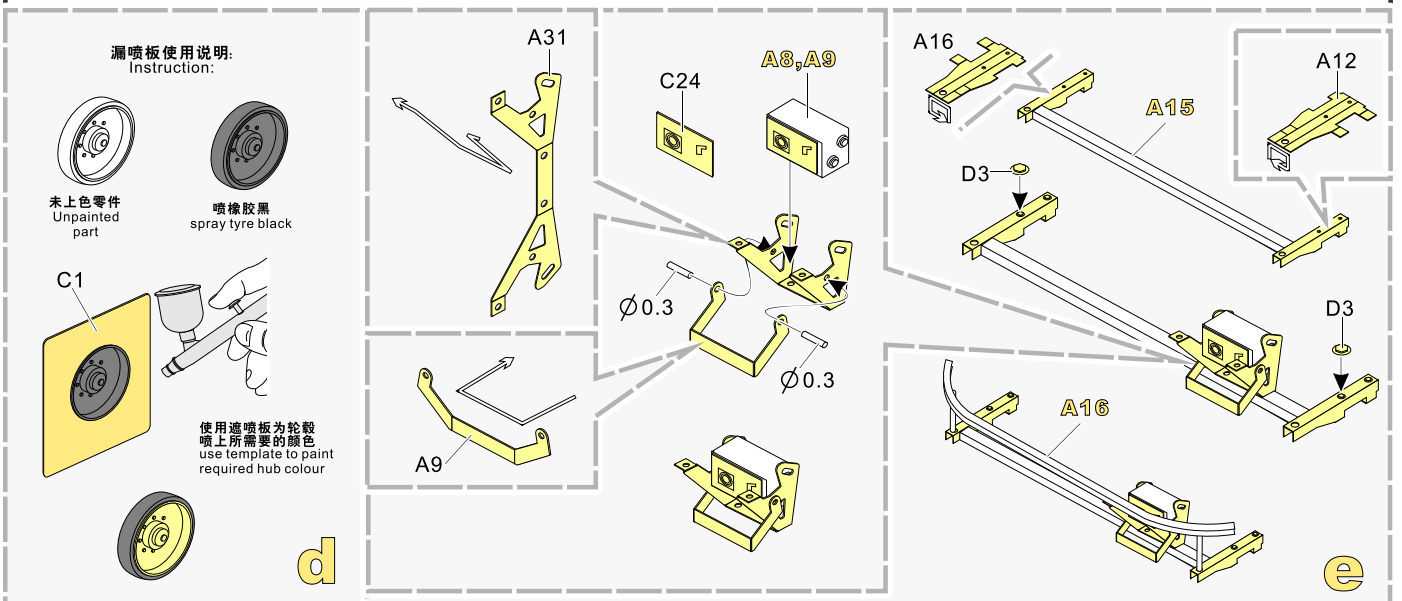

  
 用尖端在凹槽处冲压  
use penpoint to press on the dent

蚀刻片零件内朝面向上  
Put the part upside down  
 用笔尖在凹槽处刺  
Use penpoint to press on the dent

1/35 MILITARY MINIATURE VEHICLE UPGRADE SERIES PE35968

1/35 MILITARY MINIATURE VEHICLE UPGRADE SERIES PE35968