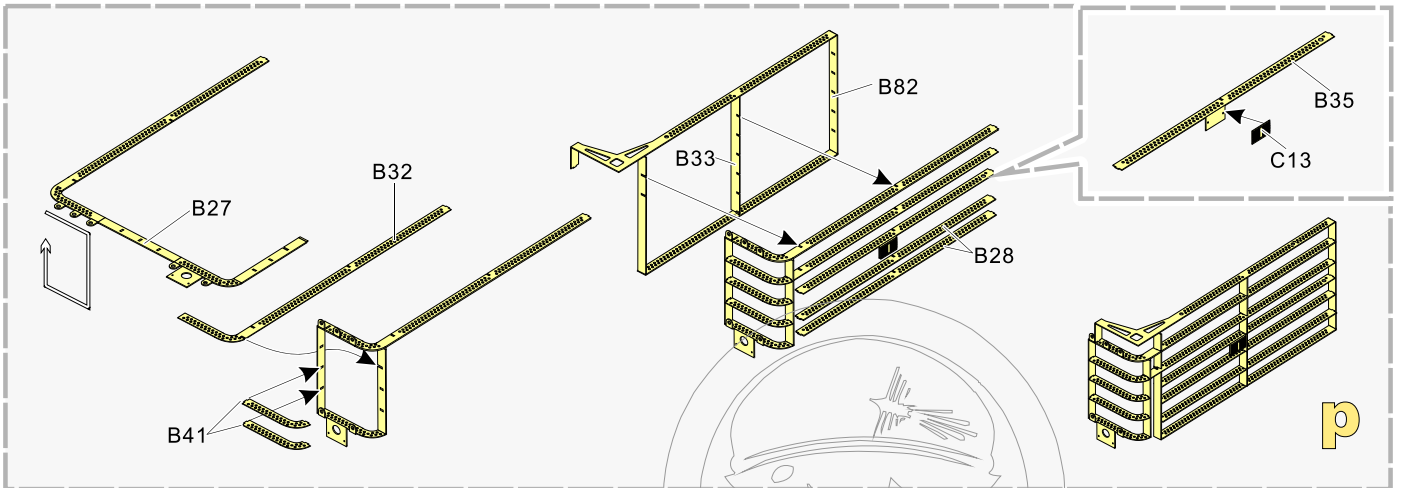

1/35 MILITARY MINIATURE VEHICLE UPGRADE SERIES PE35968