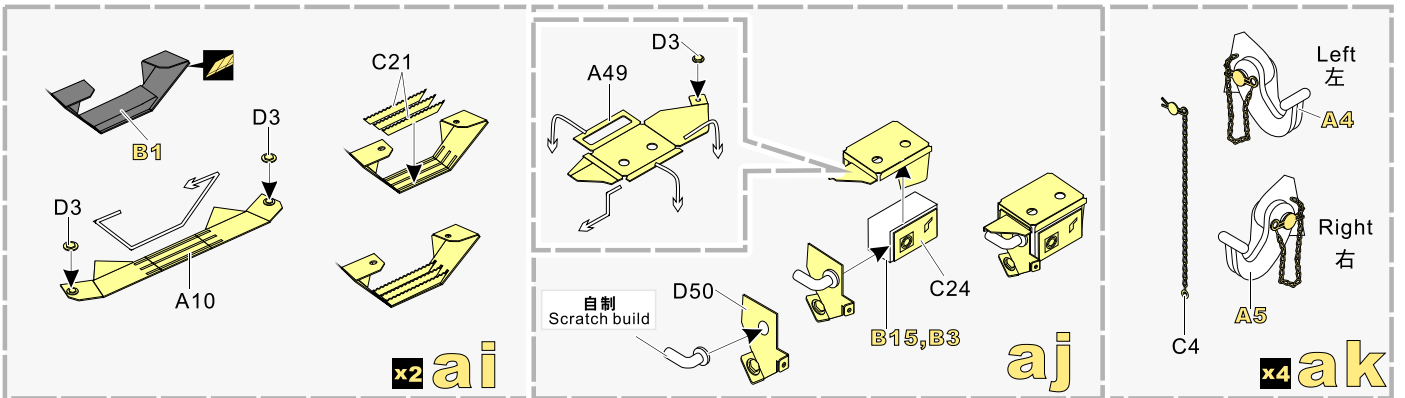

1/35 MILITARY MINIATURE VEHICLE UPGRADE SERIES PE35968