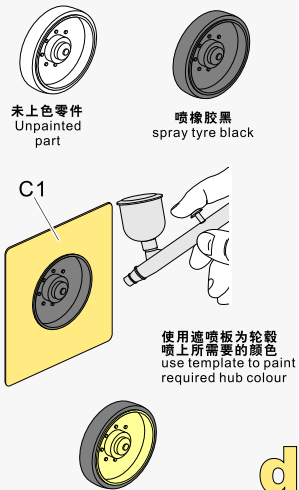

漏喷板使用说明:
Instruction: