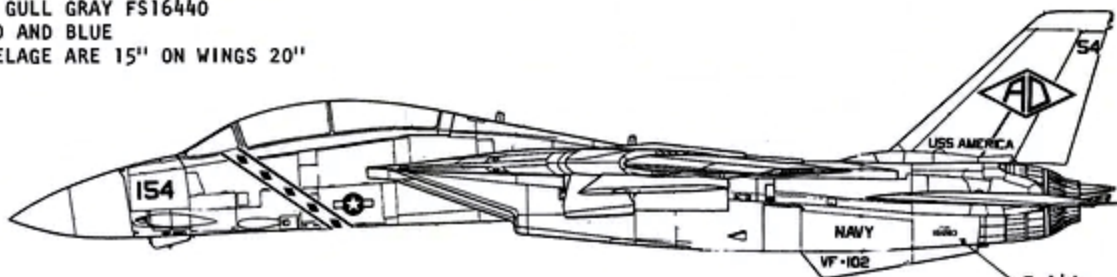

F-14A VF-102 161283
 OVERALL AIRCRAFT GLOSS LT GULL GRAY FS16440
 NATIONAL INSIGNIAS ARE RED AND BLUE
 NATIONAL INSIGNIAS ON FUSELAGE ARE 15" ON WINGS 20"

F-14A
 161283

F-14A VF-124 "GUN FIGHTERS" 161167
 OVERALL AIRCRAFT GLOSS LT. GULL GRAY FS16440
 ANTI GLARE PANEL- BLACK
 NATIONAL INSIGNIAS IN FULL COLOR
 NATIONAL INSIGNIAS ON FUSELAGE IS 25" ON WINGS 20"