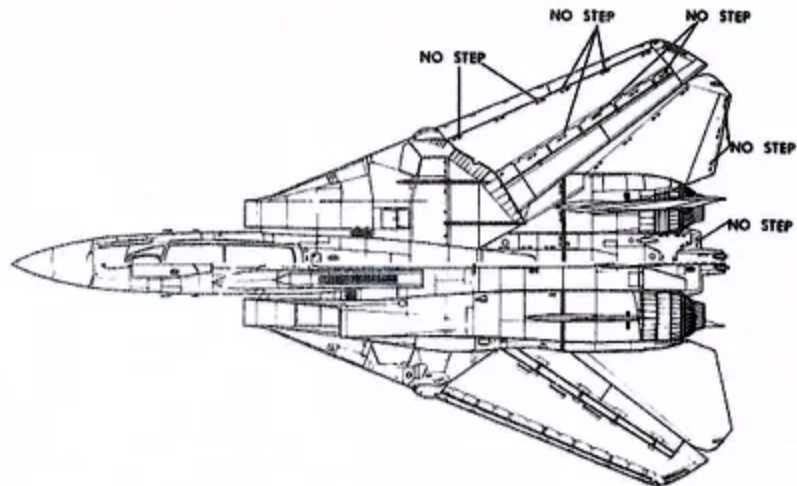

F-14A
 161167

F-14A VF-14 "TOP HATTERS" 160904
 OVERALL AIRCRAFT IS MATT LT. GULL GRAY FS36440
 NATIONAL INSIGNIAS ARE GRAY
 NATIONAL INSIGNIAS ON FUSELAGE ARE 15" ON WINGS 20"

INNER FIN MARKINGS

F-14A
 160904

STANDARD DATA PLACEMENT

NATIONAL INSIGNIAS UPPER PORT AND LOWER STARBOARD WINGS,
WING NUMBERS ON BOTH UPPER WINGS ALL AIRCRAFTS.