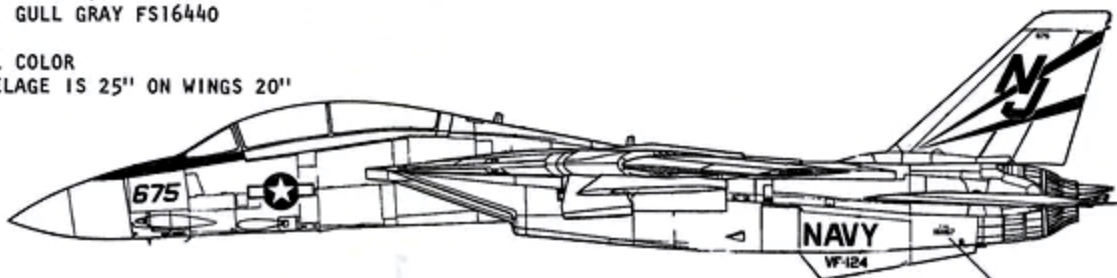

F-14A VF-102 161283
 OVERALL AIRCRAFT GLOSS LT GULL GRAY FS16440
 NATIONAL INSIGNIAS ARE RED AND BLUE
 NATIONAL INSIGNIAS ON FUSELAGE ARE 15" ON WINGS 20"

F-14A
 161283

F-14A VF-124 "GUN FIGHTERS" 161167
 OVERALL AIRCRAFT GLOSS LT. GULL GRAY FS16440
 ANTI GLARE PANEL- BLACK
 NATIONAL INSIGNIAS IN FULL COLOR
 NATIONAL INSIGNIAS ON FUSELAGE IS 25" ON WINGS 20"

F-14A
 161167

F-14A VF-14 "TOP HATTERS" 160904
 OVERALL AIRCRAFT IS MATT LT. GULL GRAY FS36440
 NATIONAL INSIGNIAS ARE GRAY
 NATIONAL INSIGNIAS ON FUSELAGE ARE 15" ON WINGS 20"

INNER FIN MARKINGS

F-14A
 160904