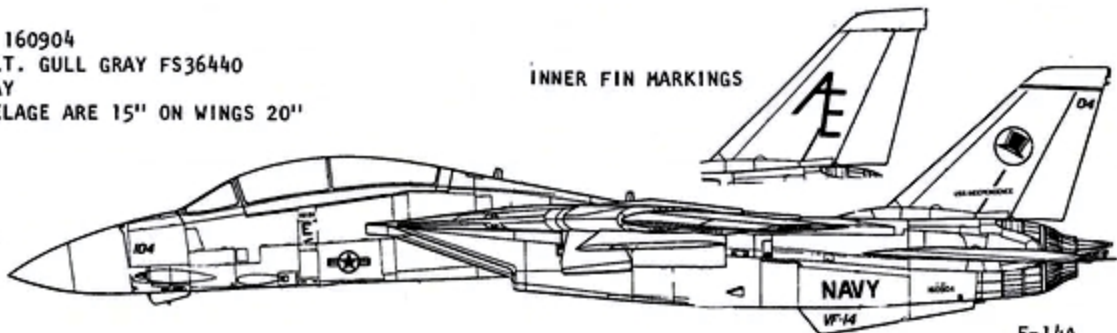

F-14A
161167

F-14A VF-14 "TOP HATTERS" 160904
OVERALL AIRCRAFT IS MATT LT. GULL GRAY FS36440
NATIONAL INSIGNIAS ARE GRAY
NATIONAL INSIGNIAS ON FUSELAGE ARE 15" ON WINGS 20"

INNER FIN MARKINGS