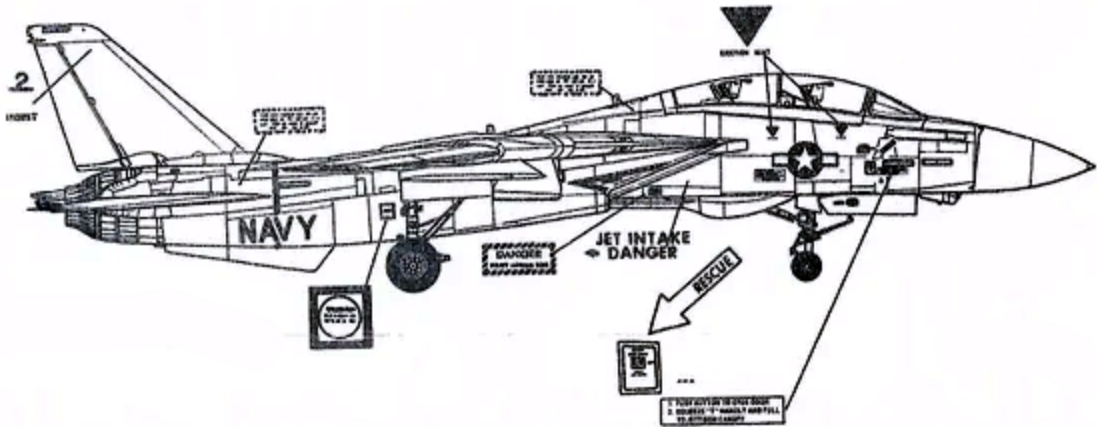

F-14A
 161167

F-14A VF-14 "TOP HATTERS" 160904
 OVERALL AIRCRAFT IS MATT LT. GULL GRAY FS36440
 NATIONAL INSIGNIAS ARE GRAY
 NATIONAL INSIGNIAS ON FUSELAGE ARE 15" ON WINGS 20"

INNER FIN MARKINGS

F-14A
 160904

STANDARD DATA PLACEMENT

NATIONAL INSIGNIAS UPPER PORT AND LOWER STARBOARD WINGS,
WING NUMBERS ON BOTH UPPER WINGS ALL AIRCRAFTS.