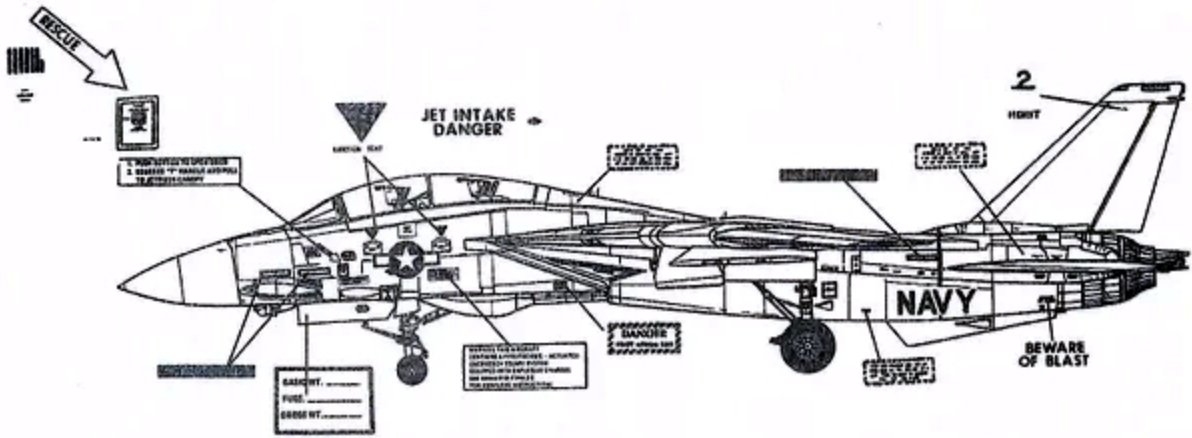

F-14A
 161167

F-14A VF-14 "TOP HATTERS" 160904
 OVERALL AIRCRAFT IS MATT LT. GULL GRAY FS36440
 NATIONAL INSIGNIAS ARE GRAY
 NATIONAL INSIGNIAS ON FUSELAGE ARE 15" ON WINGS 20"

INNER FIN MARKINGS

F-14A
 160904

STANDARD DATA PLACEMENT

NATIONAL INSIGNIAS UPPER PORT AND LOWER STARBOARD WINGS,
WING NUMBERS ON BOTH UPPER WINGS ALL AIRCRAFTS.