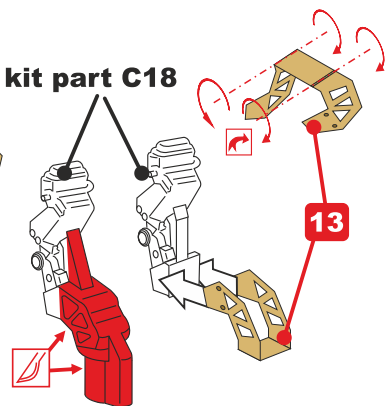

### WARNING!

This set contains small and sharp parts. Work carefully in a ventilated and well-lit room. Safety glasses are recommended. This product is not suitable for children 14 years or younger.

- remove odstranit**
- option volba**
- opposite side protější strana**
- bend ohnout**
- drill vrtat**
- grind brousit**
- fill vytmelit**
- PE part kovový díl**
- resin part resinový díl**
- decals part obtiskový díl**
- mask part maska díl**

greenstrawberry

kit part C12

kit part A6

kit part A6

12

kit part C18

13

kit part A4

12

kit part A4

16

kit part C1

15