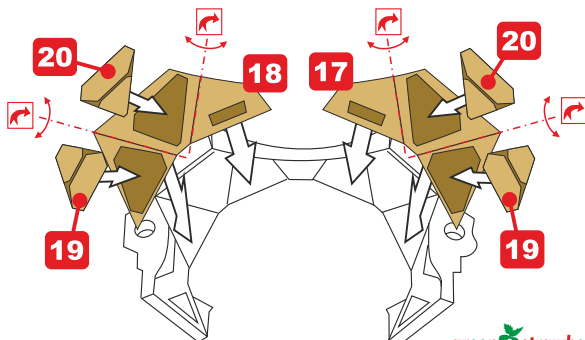

### WARNING!

This set contains small and sharp parts. Work carefully in a ventilated and well-lit room. Safety glasses are recommended. This product is not suitable for children 14 years or younger.

- remove odstranit**
- option volba**
- opposite side protější strana**
- bend ohnout**
- drill vrtat**
- grind brousit**
- fill vytmelit**
- PE part kovový díl**
- resin part resinový díl**
- decals part obtiskový díl**
- mask part maska díl**

greenstrawberry

**2**

greenstrawberry

**lightly bend**  
**lehnice ohnout**

**3**

greenstrawberry

**4**

greenstrawberry