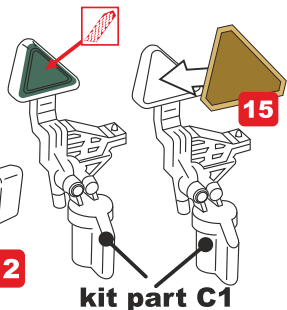

kit part C1

15