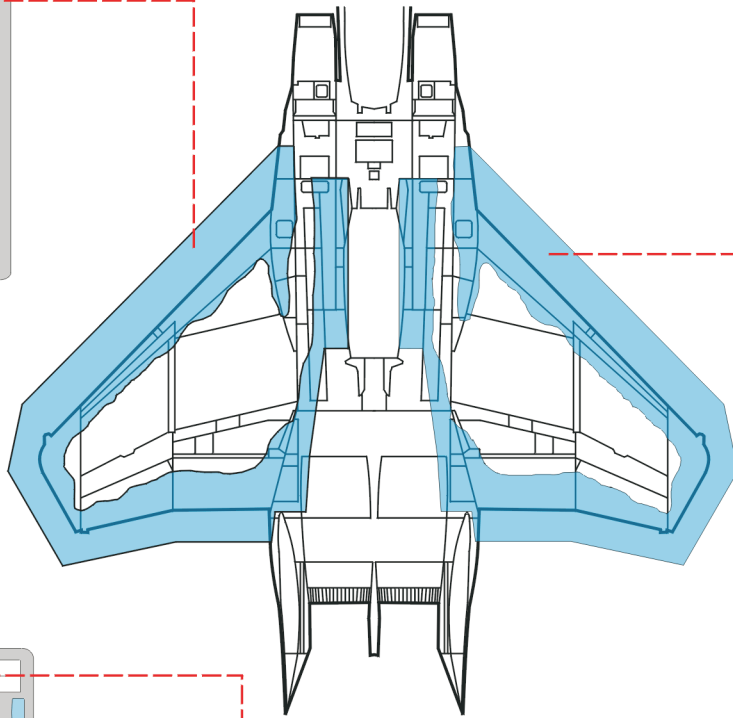

eduard
Express Mask

XS 547

F-15C Eagle camouf.scheme

The die-cut mask for accurate canopy frame painting of the
Academy 1/72 KIT

XS547C

B16

XS547A

XS547B

B16

XS547B

B16

B16