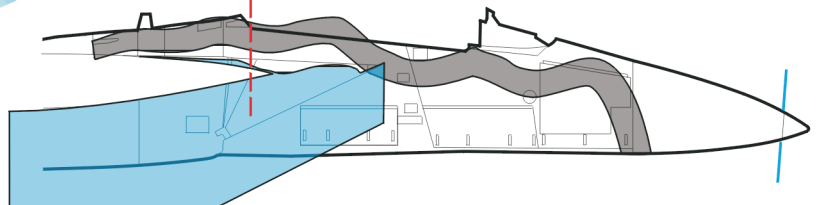

eduard
Express Mask

XS 547

F-15C Eagle camouf.scheme

The die-cut mask for accurate canopy frame painting of the
Academy 1/72 KIT

XS547C

B16

XS547A

XS547B