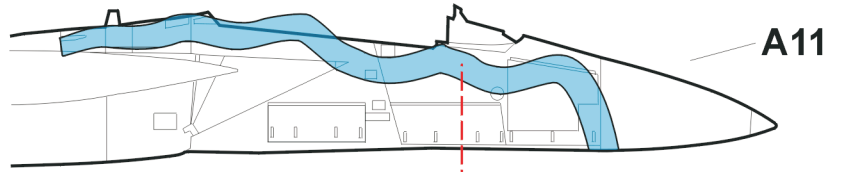

eduard
Express Mask

XS 547

F-15C Eagle camouf.scheme

The die-cut mask for accurate canopy frame painting of the
Academy 1/72 KIT

XS547C

B16

XS547A

XS547B