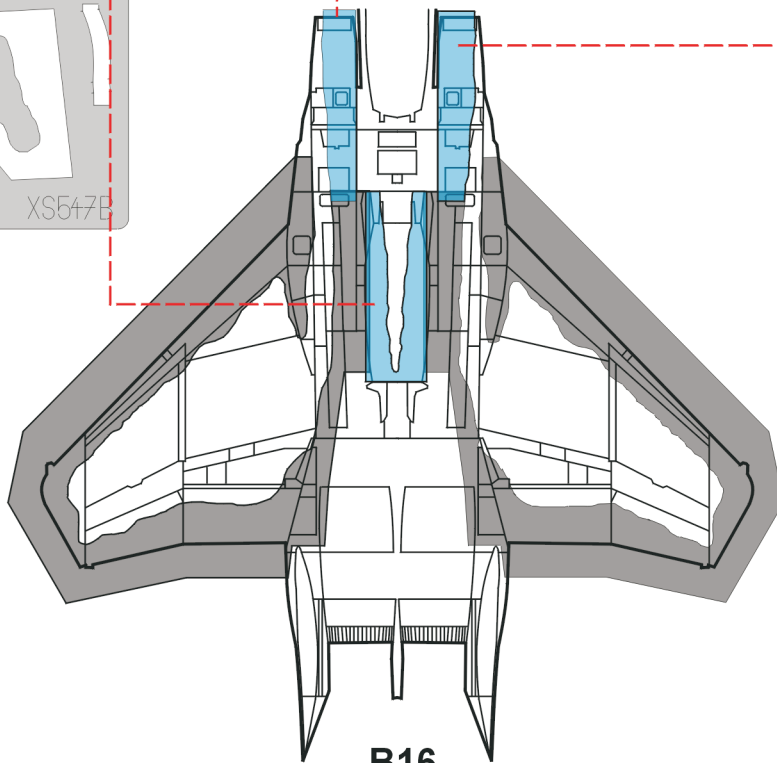

eduard
Express Mask

XS 547

F-15C Eagle camouf.scheme

The die-cut mask for accurate canopy frame painting of the
Academy 1/72 KIT

XS547C

B16

XS547A

XS547B

B16

XS547B

B16

B16