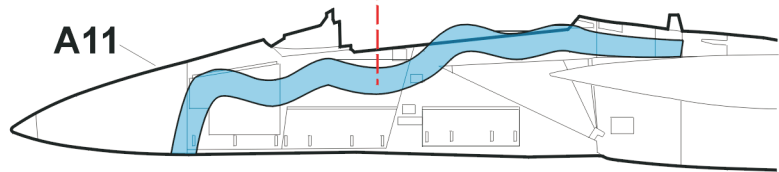

eduard
Express Mask

XS 547

F-15C Eagle camouf.scheme

The die-cut mask for accurate canopy frame painting of the
Academy 1/72 KIT

XS547C

B16

XS547A

XS547B