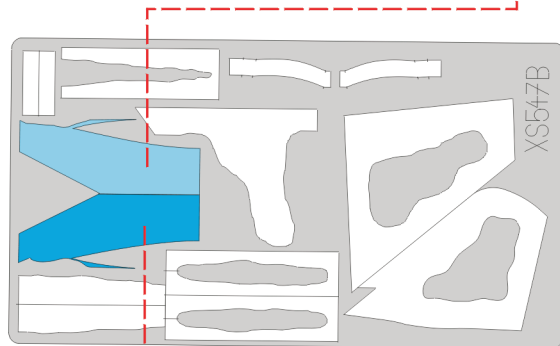

eduard
Express Mask

XS 547

F-15C Eagle camouf.scheme

The die-cut mask for accurate canopy frame painting of the
Academy 1/72 KIT

XS547C

B16

XS547A

XS547B

B16

XS547B

B16

B16