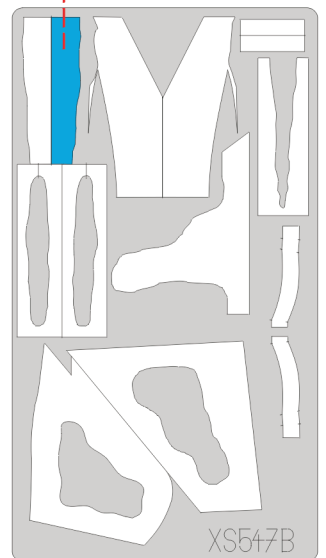

eduard
Express Mask

XS 547

F-15C Eagle camouf.scheme

The die-cut mask for accurate canopy frame painting of the
Academy 1/72 KIT

XS547C

B16

XS547A

XS547B

B16

XS547B

B16

B16