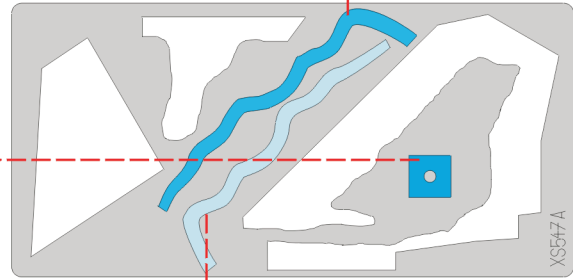

eduard
Express Mask

XS 547

F-15C Eagle camouf.scheme

The die-cut mask for accurate canopy frame painting of the
Academy 1/72 KIT

XS547C

B16

XS547A

XS547B

B16

XS547B

B16

B16