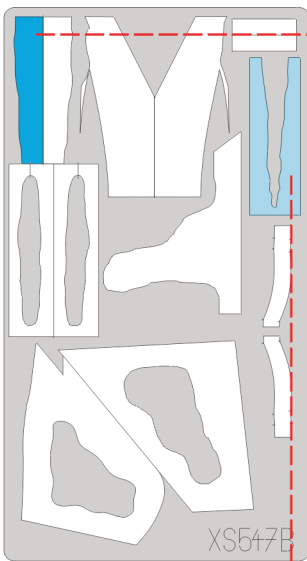

eduard
Express Mask

XS 547

F-15C Eagle camouf.scheme

The die-cut mask for accurate canopy frame painting of the
Academy 1/72 KIT

XS547C

B16

XS547A

XS547B

B16

XS547B

B16

B16