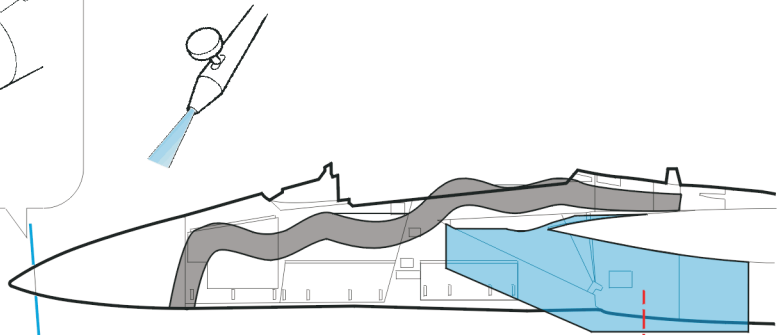

eduard
Express Mask

XS 547

F-15C Eagle camouf.scheme

The die-cut mask for accurate canopy frame painting of the
Academy 1/72 KIT

XS547C

B16

XS547A

XS547B