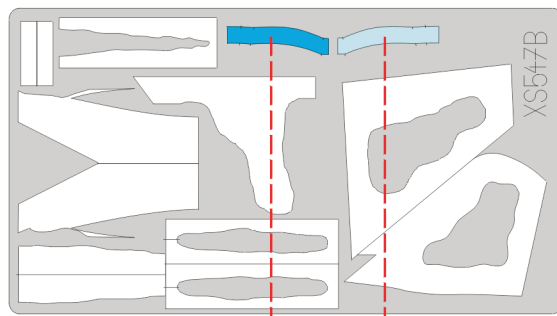

eduard
Express Mask

XS 547

F-15C Eagle camouf.scheme

The die-cut mask for accurate canopy frame painting of the
Academy 1/72 KIT

XS547C

B16

XS547A

XS547B

B16

XS547B

B16

B16