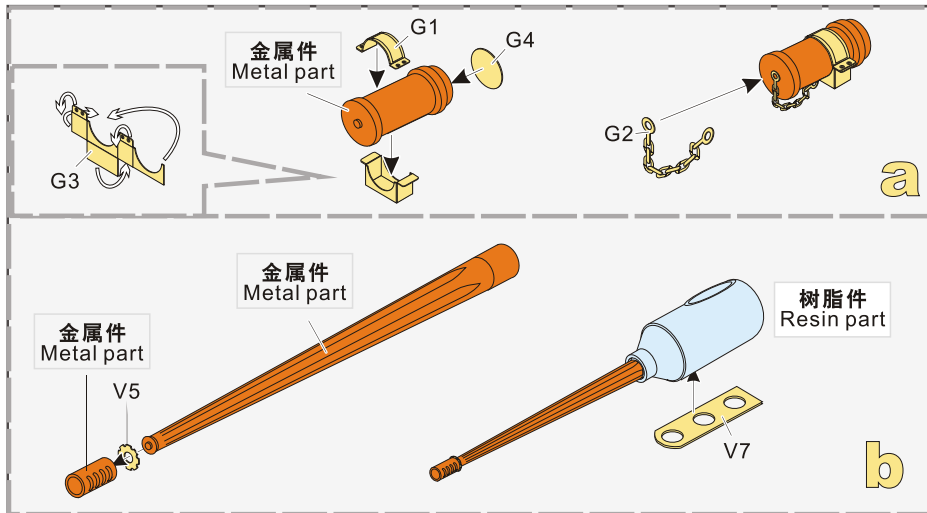

1/35 MILITARY MINIATURE VEHICLE UPGRADE SERIES VBS0161

Modern Australian ASLAV_25 turret weapon set

现代澳大利亚ASLAV-25炮塔武器组

[For GP]

■ 推荐使用工具 RECOMMENDED TOOLS

- ↑ 安装 install
- ↶ 折叠 bend
- A1** 改造件零件编号 PE/resin part number
- B12** 原零件编号 kit part number
- C22** 被替换的原零件编号 replaced kit part number
- ◀▶ 另一侧相同制作 repeat on opposite side

[Http://www.voyagermodel.com/productdetails.asp?itemid=VBS0161](http://www.voyagermodel.com/productdetails.asp?itemid=VBS0161)

VOYAGER MODEL

更多VBS0161样品照片请参考请扫一扫
MORE PICTUER OF VBS0161
REFERENCE SCAN HERE

1/35 MILITARY MINIATURE VEHICLE UPGRADE SERIES VBS0161

VOYAGERMODEL® 无微不至 极尽享受	
Recommended item	
PE 35405	Modern Australian ASLAV_25
PEA243	Modern USMC LAV-25 family Road Wheels (wide size)
PEA244	Modern USMC LAV-25 family Road Wheels (Narrow size)