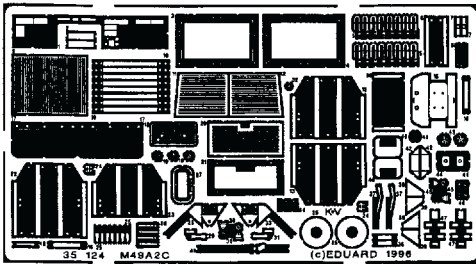

# M49A2C

35 124

1/35 scale detail set for AFV kit

-  OPPOSITE SIDE
-  REMOVE
-  REPLACE