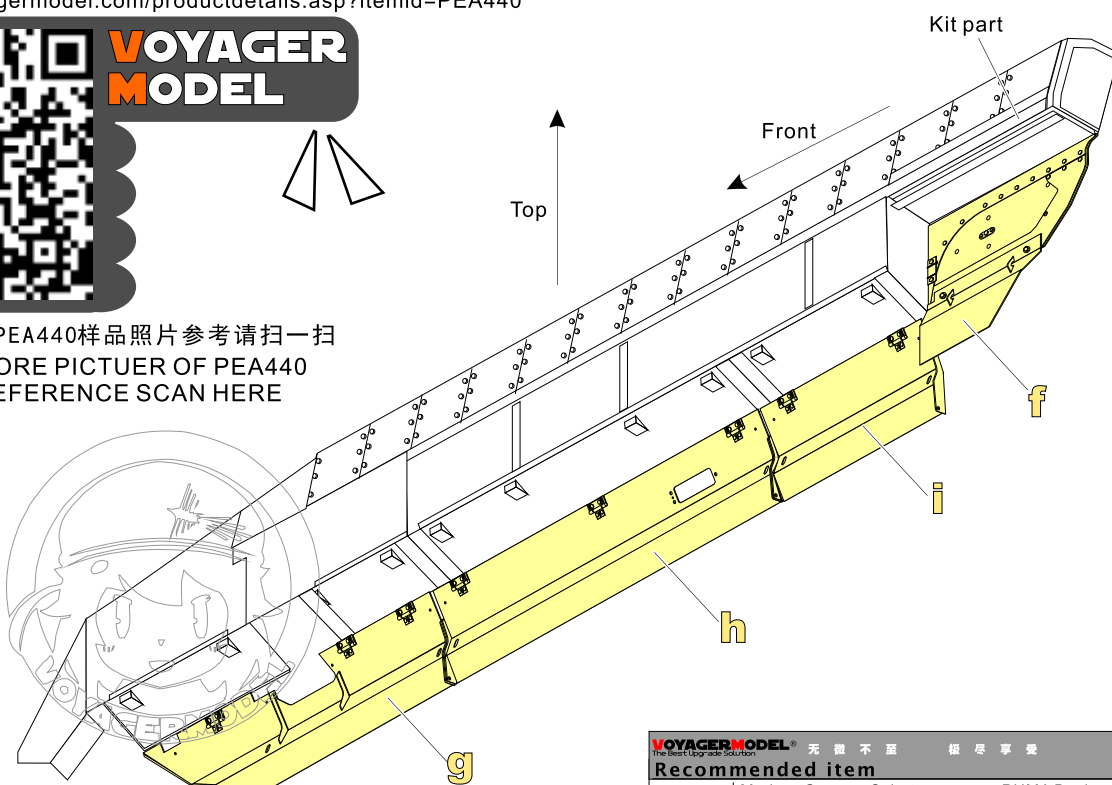

VOYAGERMODEL® 无微不至 极尽享受
Recommended item
PE 35977 Modern German Schutzenpanzer PUMA Basic
PE 35968 Modern German Schutzenpanzer PUMA Basic