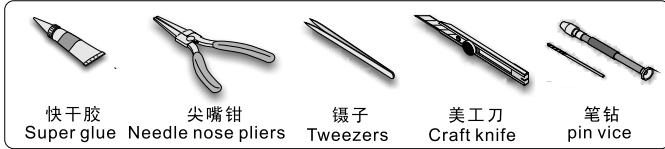

1/35 MILITARY MINIATURE VEHICLE UPGRADE SERIES PEA440

Modern German Schutzenpanzer PUMA track covers

现代德国 美洲狮 步兵战车侧裙

[For Trumpete /RFM]]

推荐使用工具 RECOMMENDED TOOLS

- 安装
install
- 折叠
bend
- A1**
改造件零件编号
PE/resin part number
- B12**
原零件编号
kit part number
- C22**
被替换的原零件编号
replaced kit part number
- 另一侧相同制作
repeat on opposite side
- 切除
remove
- 打磨
grind off
- 弧度卷曲
radial bending
- x2**
制作若干组
multiple assembly
- 选择安装
alternative
- 钻孔
drill
- 用胶棒制作
make from plastic rod

用尖端在凹槽处冲压
use penpoint to press on the dent

蚀刻片零件内侧面向上
Put the part upside down
用笔尖在凹槽处刺
Use penpoint to press on the dent

1/35 MILITARY MINIATURE VEHICLE UPGRADE SERIES PEA440

[Http://www.voyagermodel.com/productdetails.asp?itemid=PEA440](http://www.voyagermodel.com/productdetails.asp?itemid=PEA440)