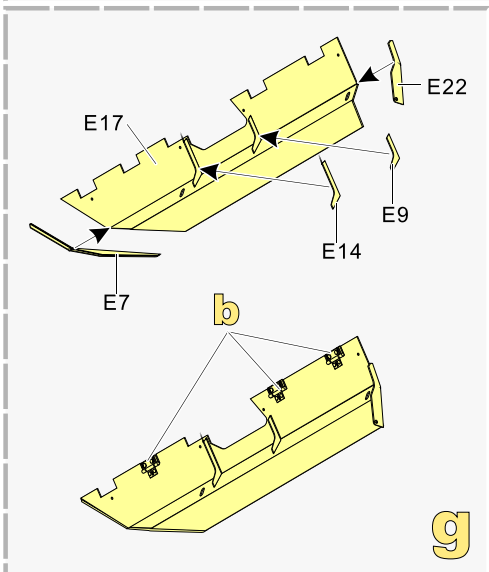

1/35 MILITARY MINIATURE VEHICLE UPGRADE SERIES PEA440

Modern German Schutzenpanzer PUMA track covers

现代德国 美洲狮 步兵战车侧裙

[For Trumpete /RFM]]

推荐使用工具 RECOMMENDED TOOLS

- 安装
install
- 折叠
bend
- A1**
改造件零件编号
PE/resin part number
- B12**
原零件编号
kit part number
- C22**
被替换的原零件编号
replaced kit part number
- 另一侧相同制作
repeat on opposite side
- 切除
remove
- 打磨
grind off
- 弧度卷曲
radial bending
- x2**
制作若干组
multiple assembly
- 选择安装
alternative
- 钻孔
drill
- 用胶棒制作
make from plastic rod

用尖端在凹槽处冲压
use penpoint to press on the dent

蚀刻片零件内侧面向上
Put the part upside down
用笔尖在凹槽处刺
Use penpoint to press on the dent

1/35 MILITARY MINIATURE VEHICLE UPGRADE SERIES PEA440

[Http://www.voyagermodel.com/productdetails.asp?itemid=PEA440](http://www.voyagermodel.com/productdetails.asp?itemid=PEA440)