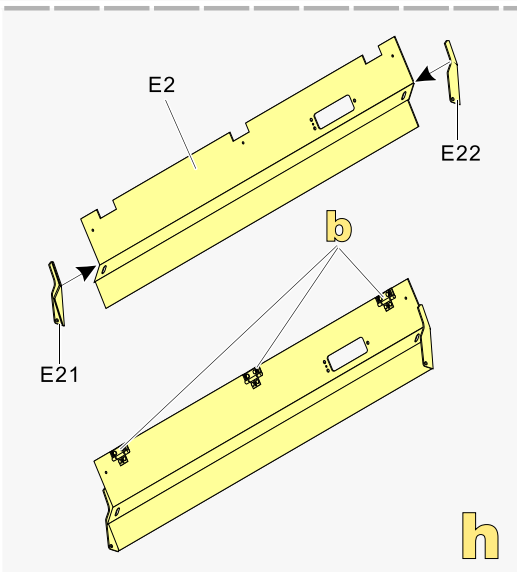

1/35 MILITARY MINIATURE VEHICLE UPGRADE SERIES PEA440

Modern German Schutzenpanzer PUMA track covers

现代德国 美洲狮 步兵战车侧裙

[For Trumpete /RFM]]

推荐使用工具 RECOMMENDED TOOLS

- 安装
install
- 折叠
bend
- A1**
改造件零件编号
PE/resin part number
- B12**
原零件编号
kit part number
- C22**
被替换的原零件编号
replaced kit part number
- 另一侧相同制作
repeat on opposite side
- 切除
remove
- 打磨
grind off
- 弧度卷曲
radial bending
- x2**
制作若干组
multiple assembly
- 选择安装
alternative
- 钻孔
drill
- 用胶棒制作
make from plastic rod

用尖端在凹槽处冲压
use penpoint to press on the dent

蚀刻片零件内侧面向上
Put the part upside down
用笔尖在凹槽处刺
Use penpoint to press on the dent

1/35 MILITARY MINIATURE VEHICLE UPGRADE SERIES PEA440

[Http://www.voyagermodel.com/productdetails.asp?itemid=PEA440](http://www.voyagermodel.com/productdetails.asp?itemid=PEA440)