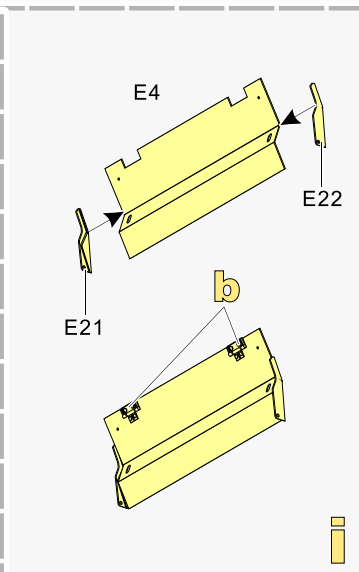

1/35 MILITARY MINIATURE VEHICLE UPGRADE SERIES PEA440

Modern German Schutzenpanzer PUMA track covers

现代德国 美洲狮 步兵战车侧裙

[For Trumpete /RFM]]

推荐使用工具 RECOMMENDED TOOLS

- 安装
install
- 折叠
bend
- A1**
改造件零件编号
PE/resin part number
- B12**
原零件编号
kit part number
- C22**
被替换的原零件编号
replaced kit part number
- 另一侧相同制作
repeat on opposite side
- 切除
remove
- 打磨
grind off
- 弧度卷曲
radial bending
- x2**
制作若干组
multiple assembly
- 选择安装
alternative
- 钻孔
drill
- 用胶棒制作
make from plastic rod

用尖端在凹槽处冲压
use penpoint to press on the dent

蚀刻片零件内侧面向上
Put the part upside down
用笔尖在凹槽处刺
Use penpoint to press on the dent

1/35 MILITARY MINIATURE VEHICLE UPGRADE SERIES PEA440

[Http://www.voyagermodel.com/productdetails.asp?itemid=PEA440](http://www.voyagermodel.com/productdetails.asp?itemid=PEA440)