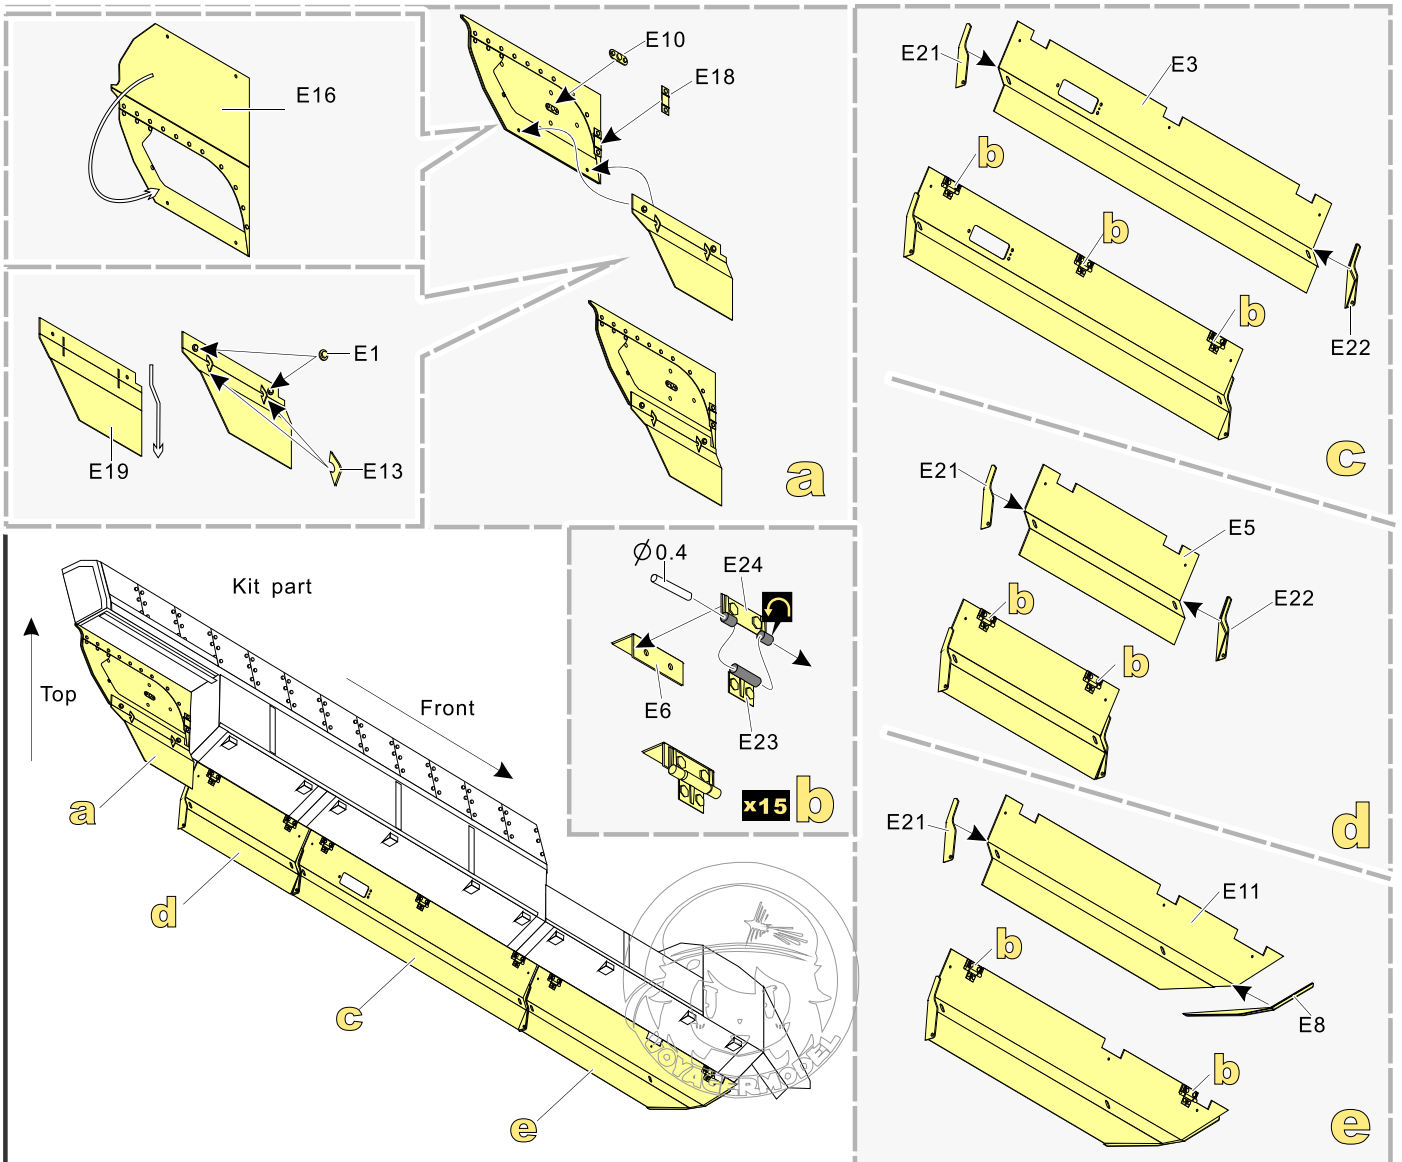

1/35 MILITARY MINIATURE VEHICLE UPGRADE SERIES PEA440

Modern German Schutzenpanzer PUMA track covers

现代德国 美洲狮 步兵战车侧裙

[For Trumpete /RFM]]

推荐使用工具 RECOMMENDED TOOLS

- 安装
install
- 折叠
bend
- A1**
改造件零件编号
PE/resin part number
- B12**
原零件编号
kit part number
- C22**
被替换的原零件编号
replaced kit part number
- 另一侧相同制作
repeat on opposite side
- 切除
remove
- 打磨
grind off
- 弧度卷曲
radial bending
- x2**
制作若干组
multiple assembly
- 选择安装
alternative
- 钻孔
drill
- 用胶棒制作
make from plastic rod

用尖端在凹槽处冲压
use penpoint to press on the dent

蚀刻片零件内侧面向上
Put the part upside down
用笔尖在凹槽处刺
Use penpoint to press on the dent

1/35 MILITARY MINIATURE VEHICLE UPGRADE SERIES PEA440

[Http://www.voyagermodel.com/productdetails.asp?itemid=PEA440](http://www.voyagermodel.com/productdetails.asp?itemid=PEA440)