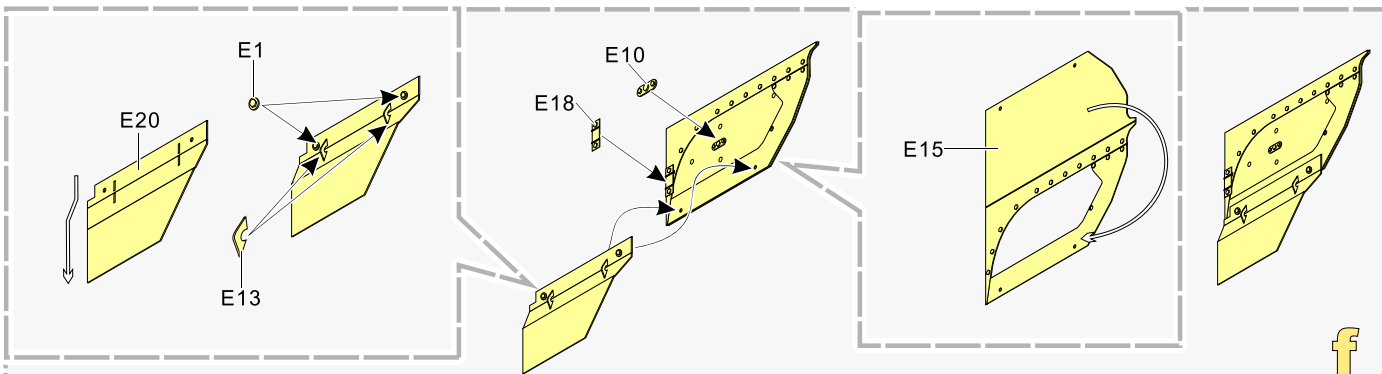

1/35 MILITARY MINIATURE VEHICLE UPGRADE SERIES PEA440

Modern German Schutzenpanzer PUMA track covers

现代德国 美洲狮 步兵战车侧裙

[For Trumpete /RFM]]

推荐使用工具 RECOMMENDED TOOLS

- 安装
install
- 折叠
bend
- A1**
改造件零件编号
PE/resin part number
- B12**
原零件编号
kit part number
- C22**
被替换的原零件编号
replaced kit part number
- 另一侧相同制作
repeat on opposite side
- 切除
remove
- 打磨
grind off
- 弧度卷曲
radial bending
- x2**
制作若干组
multiple assembly
- 选择安装
alternative
- 钻孔
drill
- 用胶棒制作
make from plastic rod

用尖端在凹槽处冲压
use penpoint to press on the dent

蚀刻片零件内侧面向上
Put the part upside down
用笔尖在凹槽处刺
Use penpoint to press on the dent

1/35 MILITARY MINIATURE VEHICLE UPGRADE SERIES PEA440

[Http://www.voyagermodel.com/productdetails.asp?itemid=PEA440](http://www.voyagermodel.com/productdetails.asp?itemid=PEA440)