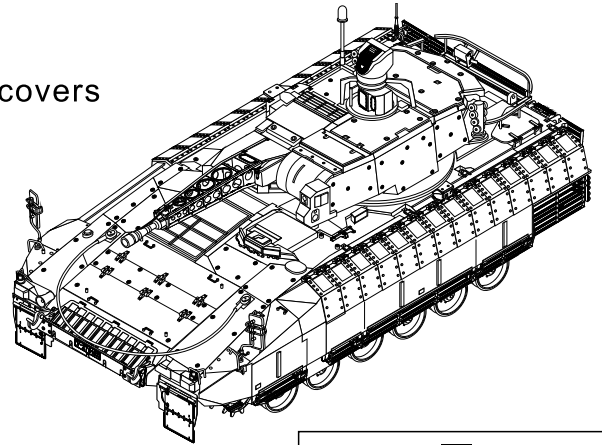

1/35 MILITARY MINIATURE VEHICLE UPGRADE SERIES PEA440

Modern German Schutzenpanzer PUMA track covers

现代德国 美洲狮 步兵战车侧裙

[For Trumpete /RFM]]

推荐使用工具 RECOMMENDED TOOLS

- 安装
install
- 折叠
bend
- A1**
改造件零件编号
PE/resin part number
- B12**
原零件编号
kit part number
- C22**
被替换的原零件编号
replaced kit part number
- 另一侧相同制作
repeat on opposite side
- 切除
remove
- 打磨
grind off
- 弧度卷曲
radial bending
- x2**
制作若干组
multiple assembly
- 选择安装
alternative
- 钻孔
drill
- 用胶棒制作
make from plastic rod

用尖端在凹槽处冲压
use penpoint to press on the dent

蚀刻片零件内侧面向上
Put the part upside down
用笔尖在凹槽处刺
Use penpoint to press on the dent

1/35 MILITARY MINIATURE VEHICLE UPGRADE SERIES PEA440

[Http://www.voyagermodel.com/productdetails.asp?itemid=PEA440](http://www.voyagermodel.com/productdetails.asp?itemid=PEA440)