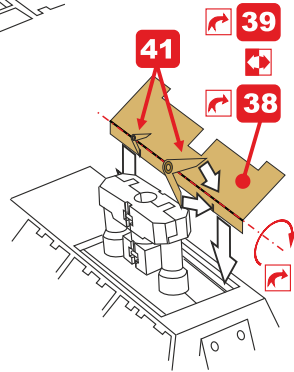

WARNING!

This set contains small and sharp parts. Work carefully in ventilated and well-lit room. Safety glasses are recommended. This product is not suitable for children 14 years or younger.

- remove odstranit**
- option volba**
- opposite side protější strana**
- bend ohnout**
- drill vrtat**
- grind brousit**
- fill vytmelit**
- PE part kovový díl**
- resin part resinový díl**
- decals part obtiskový díl**
- mask part maska díl**

2x

kit part A15

kit part F16.

kit part F15.

kit part D2 15

kit part E1 2

step 9.
krok 9.

kit part D2 24/25/26