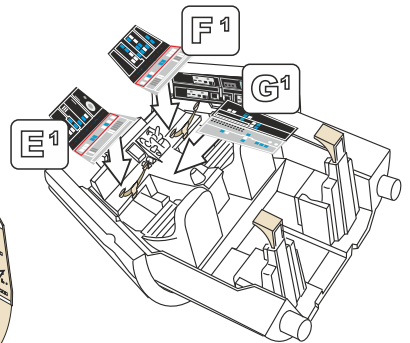

WARNING!

This set contains small and sharp parts. Work carefully in ventilated and well-lit room. Safety glasses are recommended. This product is not suitable for children 14 years or younger.

- remove odstranit**
- option volba**
- opposite side protější strana**
- bend ohnout**
- drill vrtat**
- grind brousit**
- fill vytmelit**
- PE part kovový díl**
- resin part resinový díl**
- decals part obtiskový díl**
- mask part maska díl**

2x

kit part A15

kit part F16.

kit part F15.

kit part D2 15

kit part E1 2

step 9.
krok 9.

kit part D2 24/25/26