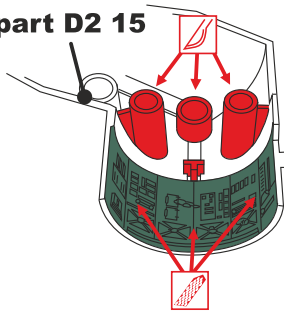

WARNING!

This set contains small and sharp parts. Work carefully in ventilated and well-lit room. Safety glasses are recommended. This product is not suitable for children 14 years or younger.

- remove odstranit**
- option volba**
- opposite side protější strana**
- bend ohnout**
- drill vrtat**
- grind brousit**
- fill vytmelit**
- PE part kovový díl**
- resin part resinový díl**
- decals part obtiskový díl**
- mask part maska díl**

2x

kit part A15

kit part F16.

kit part F15.

kit part D2 15

kit part E1 2

step 9.
krok 9.

kit part D2 24/25/26