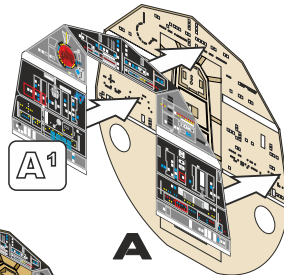

WARNING!

This set contains small and sharp parts. Work carefully in ventilated and well-lit room. Safety glasses are recommended. This product is not suitable for children 14 years or younger.

- remove odstranit**
- option volba**
- opposite side protější strana**
- bend ohnout**
- drill vrtat**
- grind brousit**
- fill vytmelit**
- PE part kovový díl**
- resin part resinový díl**
- decals part obtiskový díl**
- mask part maska díl**

2x

kit part A15

kit part F16.

kit part F15.

kit part D2 15

kit part E1 2

step 9.
krok 9.

kit part D2 24/25/26