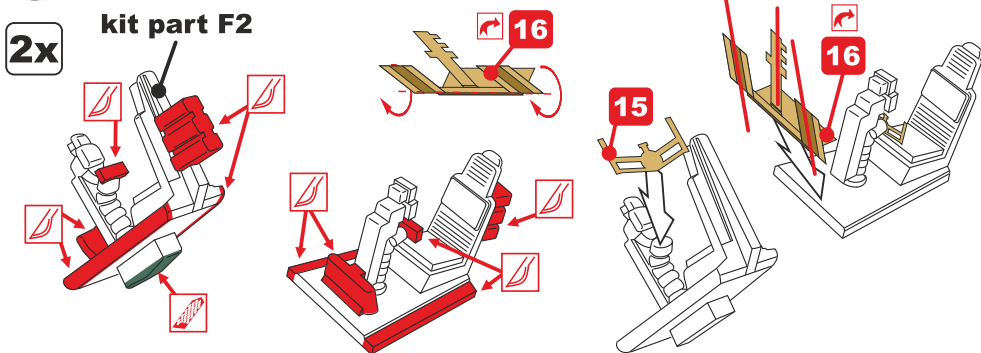

WARNING!

This set contains small and sharp parts. Work carefully in ventilated and well-lit room. Safety glasses are recommended. This product is not suitable for children 14 years or younger.

- remove odstranit**
- option volba**
- opposite side protější strana**
- bend ohnout**
- drill vrtat**
- grind brousit**
- fill vytmelit**
- PE part kovový díl**
- resin part resinový díl**
- decals part obtiskový díl**
- mask part maska díl**

greenstrawberry

2₃

greenstrawberry

**3**₃

greenstrawberry

**4**₃

greenstrawberry

greenstrawberry

2x

kit part A15

kit part F16.

kit part F15.

kit part D2 15

kit part E1 2

step 9.
krok 9.

kit part D2 24/25/26