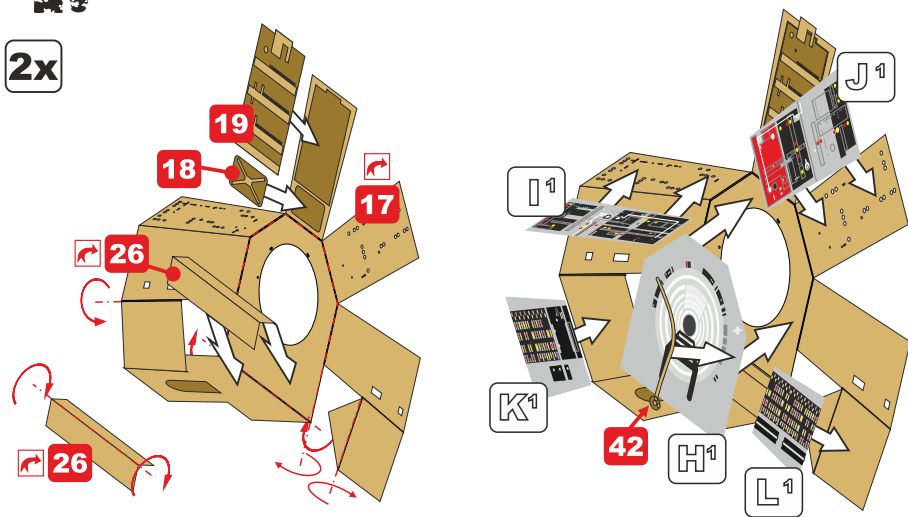

WARNING!

This set contains small and sharp parts. Work carefully in ventilated and well-lit room. Safety glasses are recommended. This product is not suitable for children 14 years or younger.

- remove odstranit**
- option volba**
- opposite side protější strana**
- bend ohnout**
- drill vrtat**
- grind brousit**
- fill vytmelit**
- PE part kovový díl**
- resin part resinový díl**
- decals part obtiskový díl**
- mask part maska díl**

greenstrawberry

2₃

greenstrawberry

**3**₃

greenstrawberry

**4**₃

greenstrawberry

greenstrawberry

2x

kit part A15

kit part F16.

kit part F15.

kit part D2 15

kit part E1 2

step 9.
krok 9.

kit part D2 24/25/26