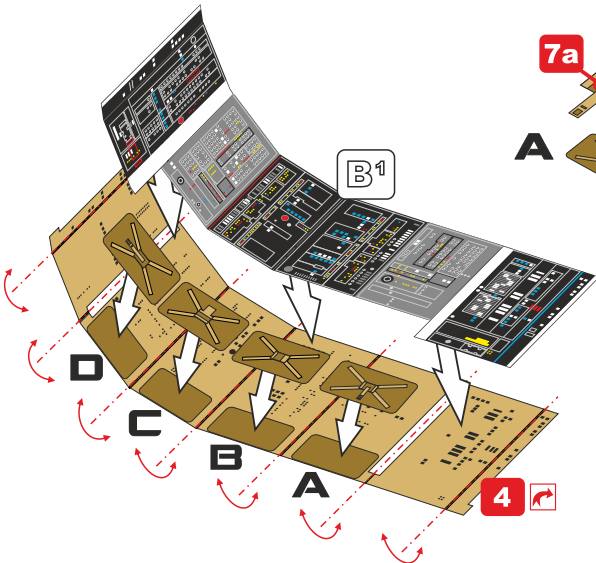

WARNING!

This set contains small and sharp parts. Work carefully in ventilated and well-lit room. Safety glasses are recommended. This product is not suitable for children 14 years or younger.

- remove odstranit**
- option volba**
- opposite side protější strana**
- bend ohnout**
- drill vrtat**
- grind brousit**
- fill vytmelit**
- PE part kovový díl**
- resin part resinový díl**
- decals part obtiskový díl**
- mask part maska díl**

2x

kit part A15

kit part F16.

kit part F15.

kit part D2 15

kit part E1 2

step 9.
krok 9.

kit part D2 24/25/26