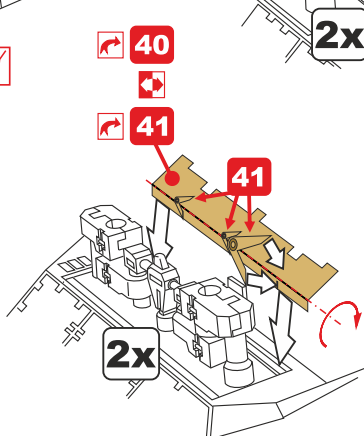

WARNING!

This set contains small and sharp parts. Work carefully in ventilated and well-lit room. Safety glasses are recommended. This product is not suitable for children 14 years or younger.

- remove odstranit**
- option volba**
- opposite side protější strana**
- bend ohnout**
- drill vrtat**
- grind brousit**
- fill vytmelit**
- PE part kovový díl**
- resin part resinový díl**
- decals part obtiskový díl**
- mask part maska díl**

2x

kit part A15

kit part F16.

kit part F15.

kit part D2 15

kit part E1 2

step 9.
krok 9.

kit part D2 24/25/26