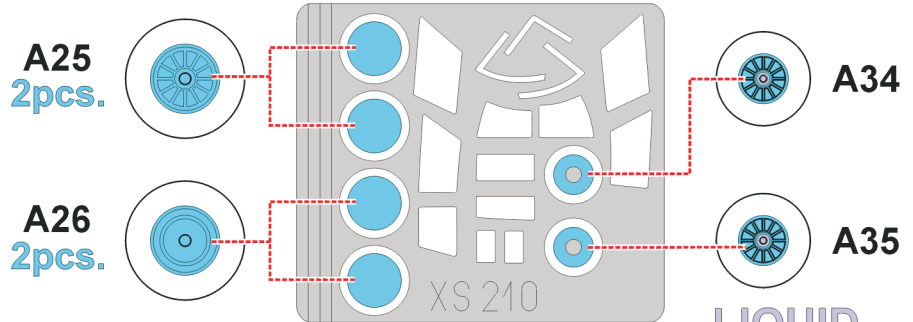

LIQUID MASK ■

LIQUID MASK ■

3.)

**INTERIOR
COLOR**

4.)

**CAMOUFLAGE
COLOR**

**LIQUID
MASK ■**

1.)

C17