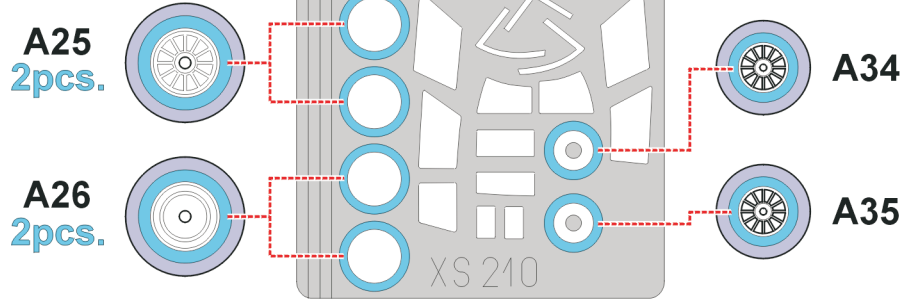

LIQUID MASK ■

LIQUID MASK ■

3.)

**INTERIOR
COLOR**

4.)

**CAMOUFLAGE
COLOR**

**LIQUID
MASK ■**

1.)

C17