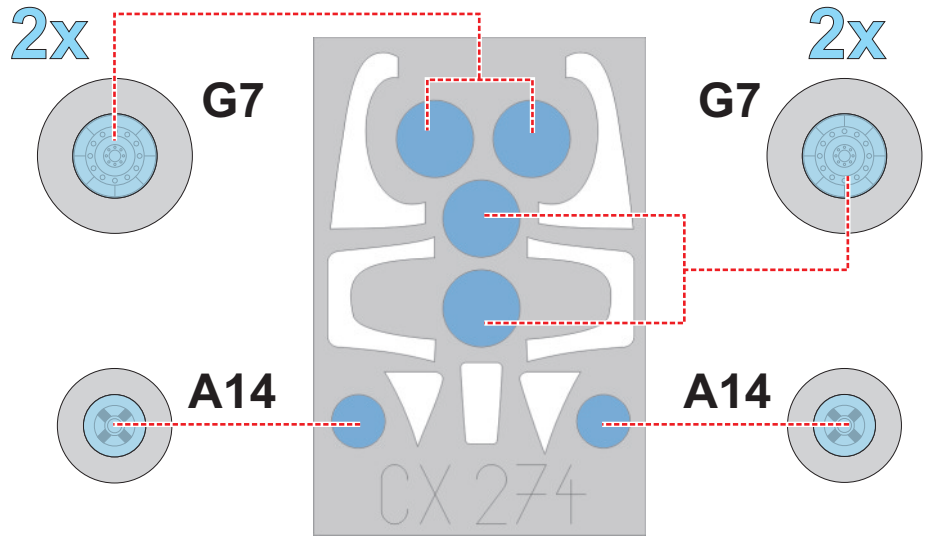

**eduard**  
**MASK**

**CX 274**

# Meteor F.3 1/72

The die-cut mask for accurate canopy frame painting of the  
*Cyber Hobby* scale 1/72 KIT

2.)

**LIQUID MASK** ■

3.)