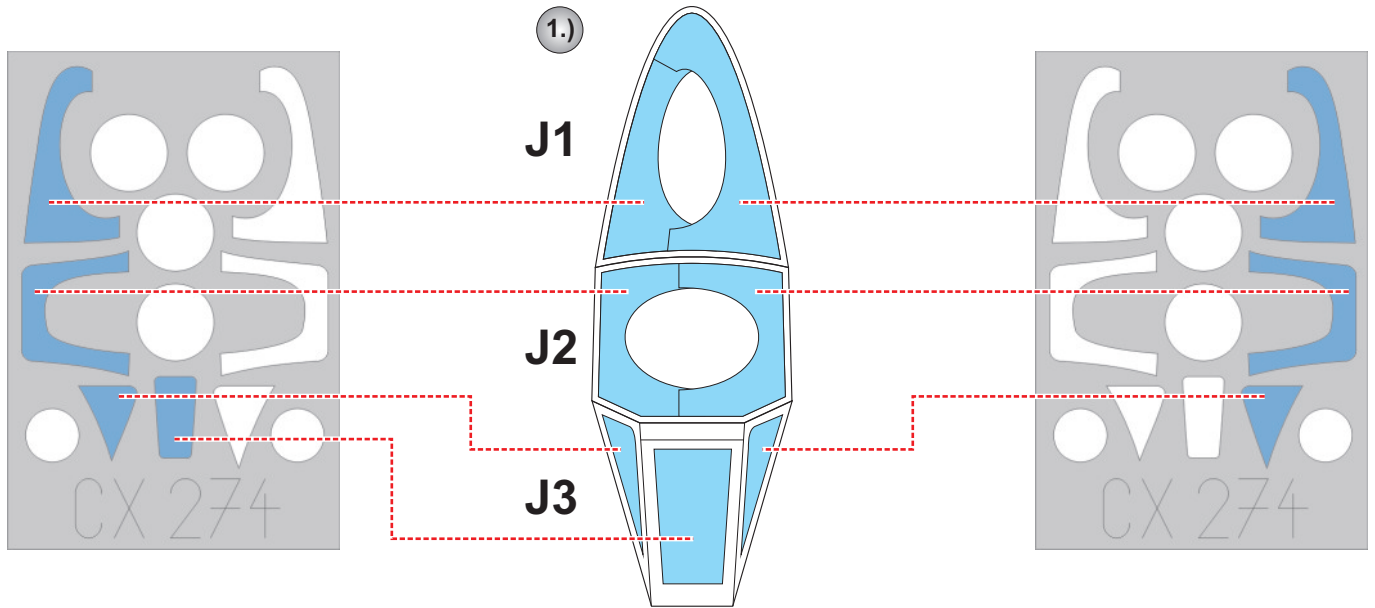

**eduard**  
**MASK**

**CX 274**

# Meteor F.3 1/72

The die-cut mask for accurate canopy frame painting of the  
*Cyber Hobby* scale 1/72 KIT

2.)

**LIQUID MASK** ■

3.)