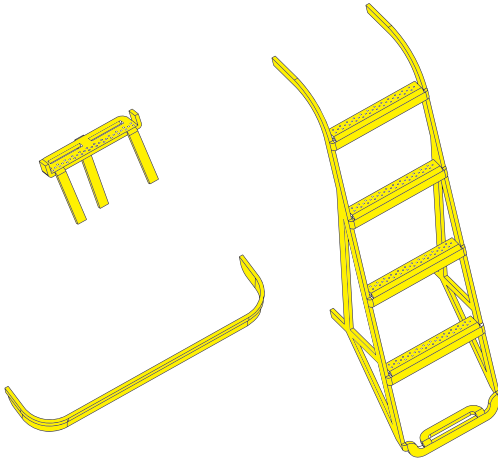

NOSE WHEEL ASSEMBLY

MAIN WHEEL ASSEMBLY

BENDED PHOTOETCHED PARTS

REPLACE WITH KIT PART C21