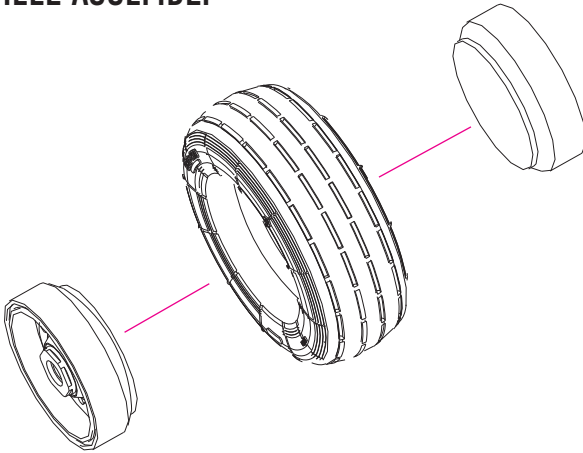

NOSE WHEEL ASSEMBLY

MAIN WHEEL ASSEMBLY

BENDED PHOTOETCHED PARTS

REPLACE WITH KIT PART C21