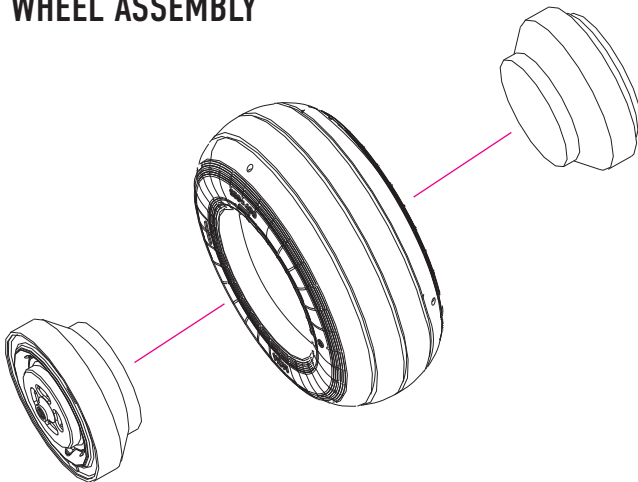

NOSE WHEEL ASSEMBLY

MAIN WHEEL ASSEMBLY

BENDED PHOTOETCHED PARTS

REPLACE WITH KIT PART C21