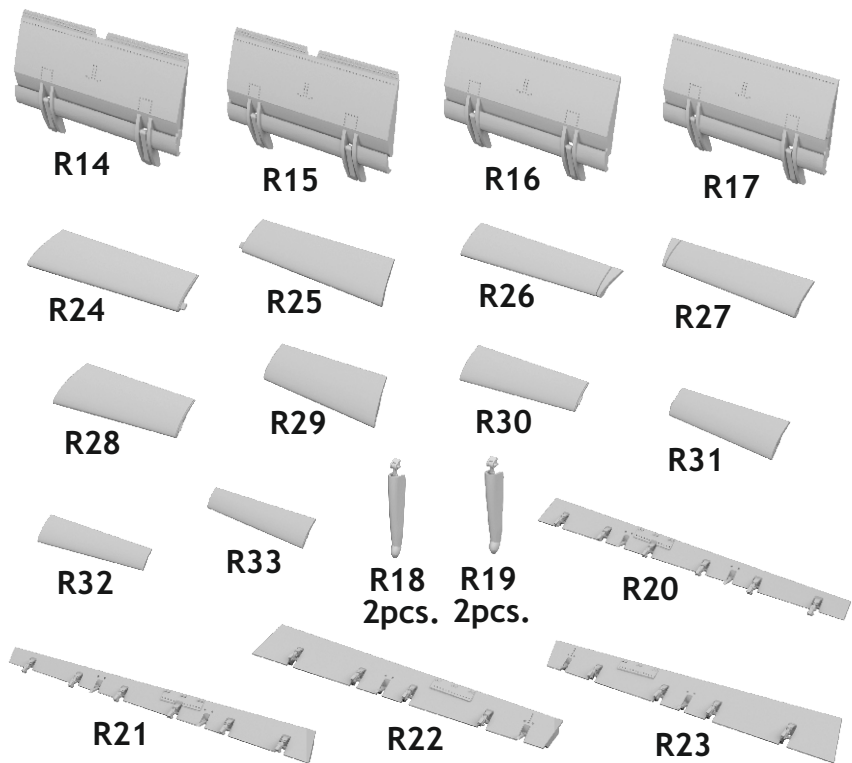

648 928 Su-25 flaps & slats

for Zvezda kit - pro stavebnici Zvezda

1/48 scale

COLOURS

GSI Creos (GUNZE)		Mr.METAL COLOR	
AQUEOUS	Mr.COLOR		
		SM206	SUPER CHROME SILVER 2

This product contains metal and resin detail parts for upgrading scale plastic models. When selecting this set make sure that it is for the kit mentioned in product name as these sets are made specifically for that kit. When upgrading the model some cutting or corrections may be necessary for parts to fit accurately. **WARNING!** This set contains small and sharp parts. Work carefully in a ventilated and well-lit room. Safety glasses are recommended. This product is not suitable for children below 14 years of age.

Tento výrobek obsahuje leptané a odlévané detaily pro úpravu a vylepšení plastického modelu. Při výběru sady kovových detailů zkontrolujte, zda je určena pro model, který chcete upravit. Model, pro který je sada určena, je uveden u názvu výrobku. Pro přesnou aplikaci kovových a odlévaných dílů může být zapotřebí upravit díly upravovaného modelu. **POZOR!** Sada obsahuje malé ostré díly. Pracujte ve větrané a dobře osvětlené místnosti. Doporučujeme použití ochranných brýlí. Tento výrobek není vhodný pro děti mladší 14 let.

eduard
435 21 Obrnice 170
Czech Republic
www.eduard.com

www.eduard.com
39,95

648 928