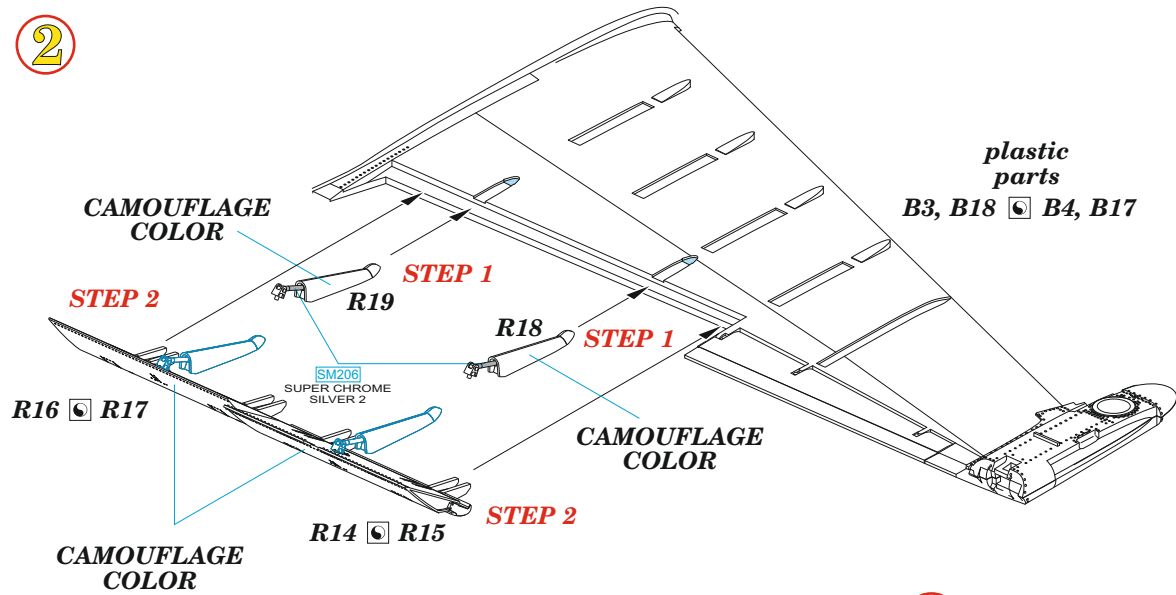

# Su-25 flaps & slats

for Zvezda kit - pro stavebnici Zvezda

1/48

**BEST ~~BRASS~~ RESIN AROUND!**

1

plastic parts  
B18 ☒ B17

plastic parts  
B3 ☒ B4

plastic parts  
B3, B18 ☒ B4, B17

plastic parts  
B3, B18 ☒ B4, B17

	REMOVE ODSTRANIT		BEND OHNOUIT		SYMMETRICAL ASSEMBLY SYMETRICKÁ MONTÁŽ
	GRIND OBROUSIT		OPTION VOLBA		SCRIBE THE PANEL AND HOLES RYTÍ
	DRILL HOLE VRTAT OTVOR		REPLACE NAHRADIT		REVERSE SIDE OTOČIT

2

	plastic parts	resin parts
left side	B3 B18	R14, R16, R20, R22, R24, R26 R28, R30, R32
right side	B4 B17	R15, R17, R21, R23, R25, R27 R29, R31, R33

3