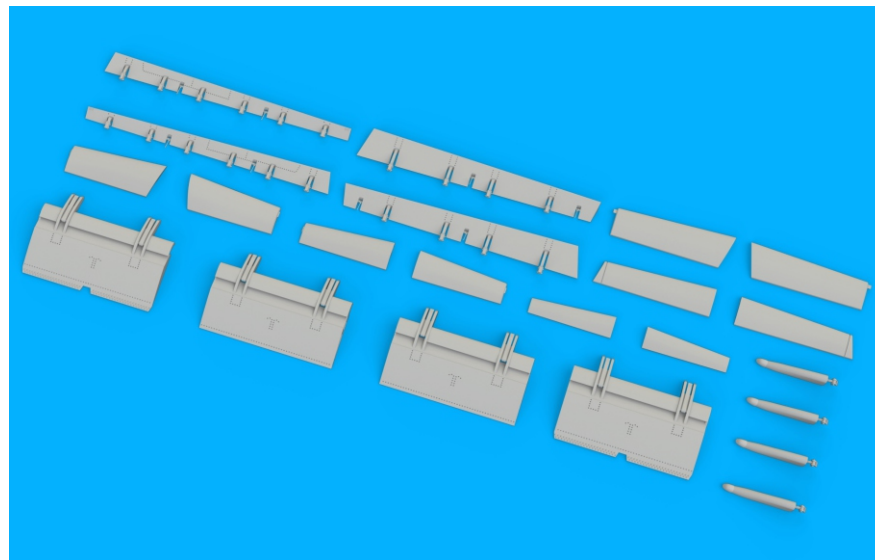

# Su-25 flaps & slats

for Zvezda kit - pro stavebnici Zvezda

1/48

**BEST ~~BRASS~~ RESIN AROUND!**

1

plastic parts  
B18 ☒ B17

plastic parts  
B3 ☒ B4

plastic parts  
B3, B18 ☒ B4, B17

plastic parts  
B3, B18 ☒ B4, B17

	REMOVE ODSTRANIT		BEND OHNOUIT		SYMMETRICAL ASSEMBLY SYMETRICKÁ MONTÁŽ
	GRIND OBROUSIT		OPTION VOLBA		SCRIBE THE PANEL AND HOLES RYTÍ
	DRILL HOLE VRTAT OTVOR		REPLACE NAHRADIT		REVERSE SIDE OTOČIT

2

	plastic parts	resin parts
left side	B3 B18	R14, R16, R20, R22, R24, R26 R28, R30, R32
right side	B4 B17	R15, R17, R21, R23, R25, R27 R29, R31, R33

3