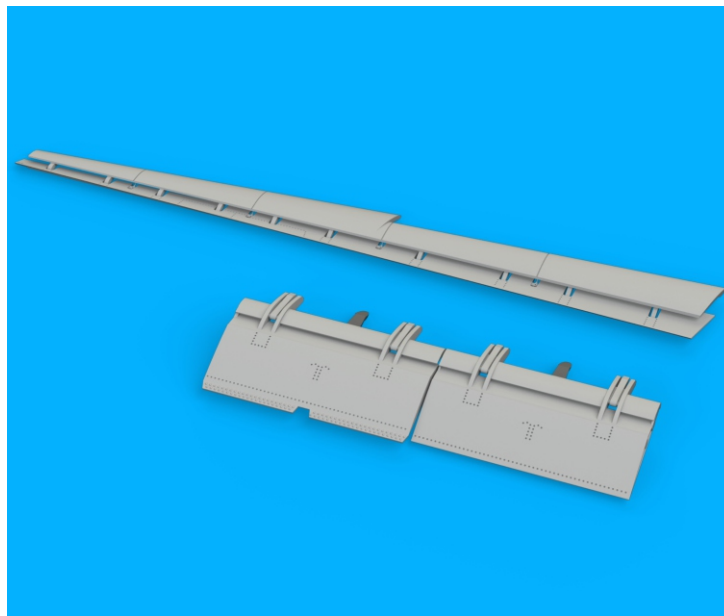

# 648 928 Su-25 flaps & slats

for Zvezda kit - pro stavebnici Zvezda

1/48 scale

# Su-25 flaps & slats

for Zvezda kit - pro stavebnici Zvezda

1/48

**BEST ~~BRASS~~ RESIN AROUND!**

1

plastic parts  
B18 ☒ B17

plastic parts  
B3 ☒ B4

plastic parts  
B3, B18 ☒ B4, B17

plastic parts  
B3, B18 ☒ B4, B17

	REMOVE ODSTRANIT		BEND OHNOUIT		SYMMETRICAL ASSEMBLY SYMETRICKÁ MONTÁŽ
	GRIND OBROUSIT		OPTION VOLBA		SCRIBE THE PANEL AND HOLES RYTÍ
	DRILL HOLE VRTAT OTVOR		REPLACE NAHRADIT		REVERSE SIDE OTOČIT

2

	plastic parts	resin parts
left side	B3 B18	R14, R16, R20, R22, R24, R26 R28, R30, R32
right side	B4 B17	R15, R17, R21, R23, R25, R27 R29, R31, R33

3