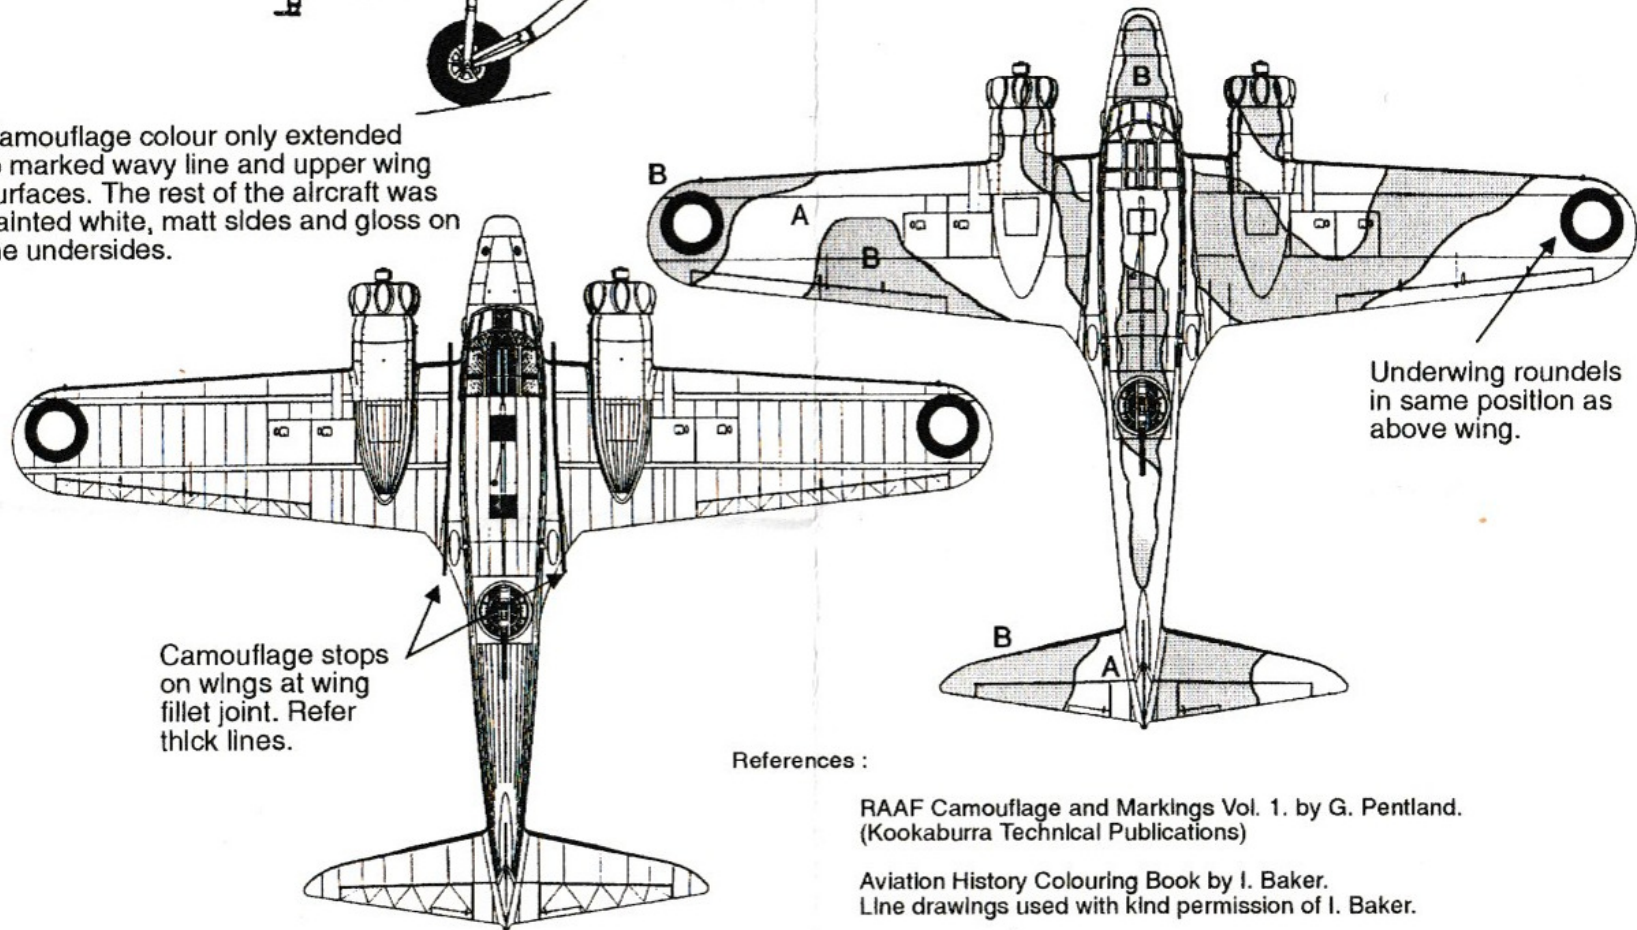

AVRO ANSON  
71 SQN. LOWOOD QLD.  
Experimental scheme.

Aircraft camouflage colours were Dark Slate Grey (A) and Extra Dark Sea Grey (B).

Camouflage colour only extended to marked wavy line and upper wing surfaces. The rest of the aircraft was painted white, matt sides and gloss on the undersides.