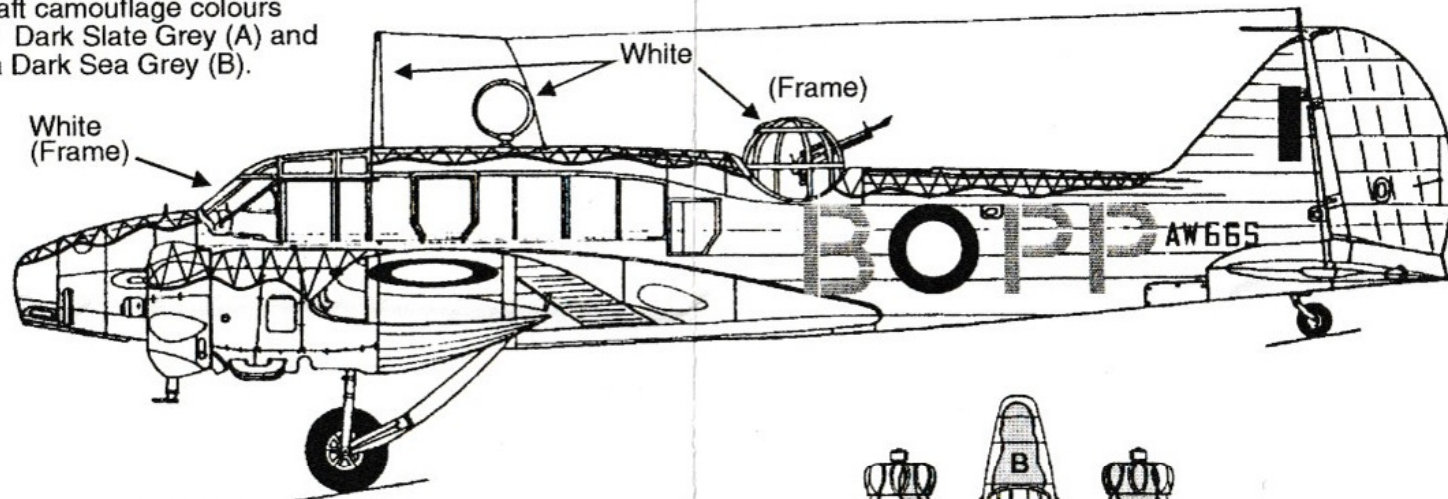

AVRO ANSON  
71 SQN. LOWOOD QLD.  
Experimental scheme.

Aircraft camouflage colours were Dark Slate Grey (A) and Extra Dark Sea Grey (B).

Camouflage colour only extended to marked wavy line and upper wing surfaces. The rest of the aircraft was painted white, matt sides and gloss on the undersides.