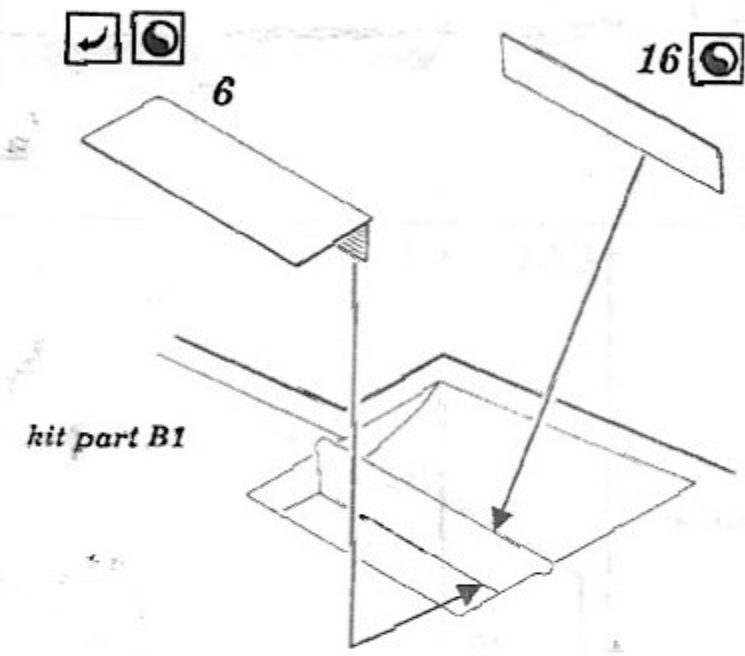

INSTRUMENT PANEL

EXHAUSTS

WING RADIATORS

OIL COOLER

CANOPY