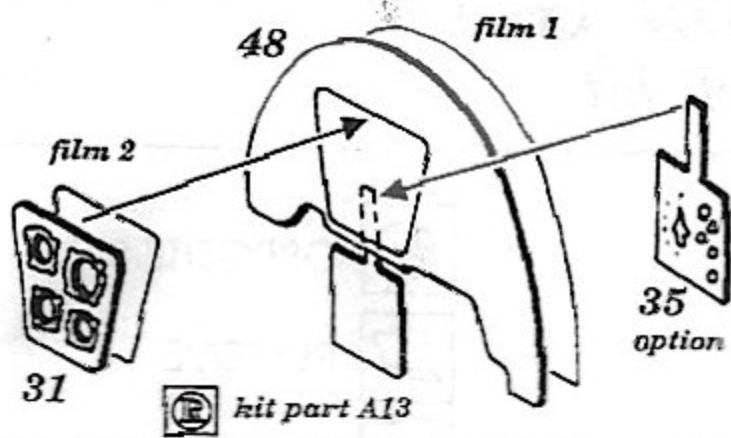

Messerschmitt Bf 109 G-10

1/72 scale detail set for Revell kit

-  OPPOSITE SIDE
-  REMOVE
-  BEND
-  REPLACE
-  GRIND

COCKPIT

A RUDDER PEDALS

PILOT'S SEAT

INSTRUMENT PANEL

EXHAUSTS