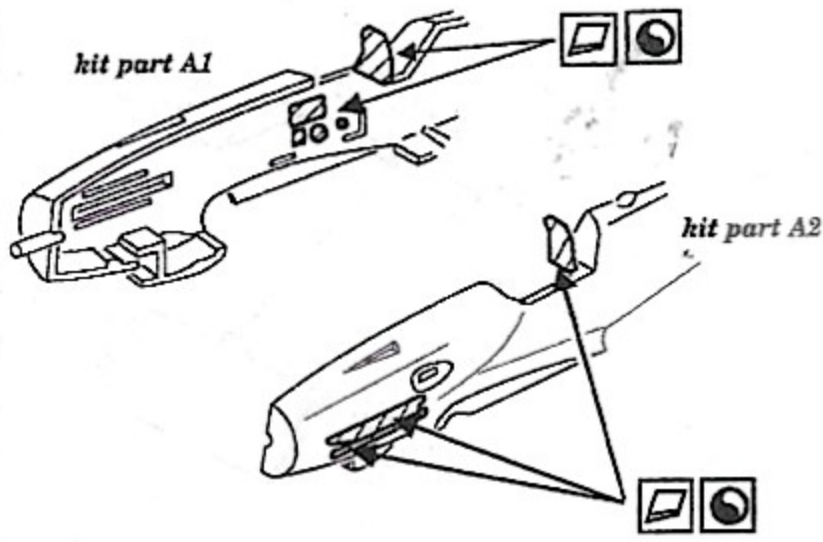

Messerschmitt Bf 109 G-10

1/72 scale detail set for Revell kit

-  OPPOSITE SIDE
-  REMOVE
-  BEND
-  REPLACE
-  GRIND

COCKPIT

A RUDDER PEDALS

PILOT'S SEAT

INSTRUMENT PANEL

EXHAUSTS