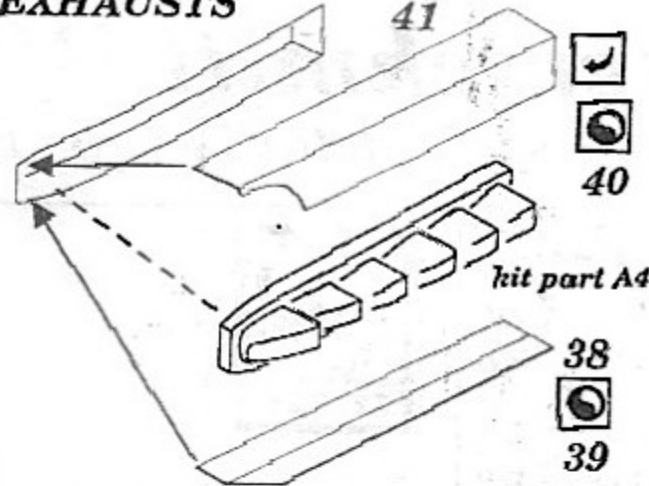

Messerschmitt Bf 109 G-10

1/72 scale detail set for Revell kit

-  OPPOSITE SIDE
-  REMOVE
-  BEND
-  REPLACE
-  GRIND

COCKPIT

A RUDDER PEDALS

PILOT'S SEAT

INSTRUMENT PANEL

EXHAUSTS