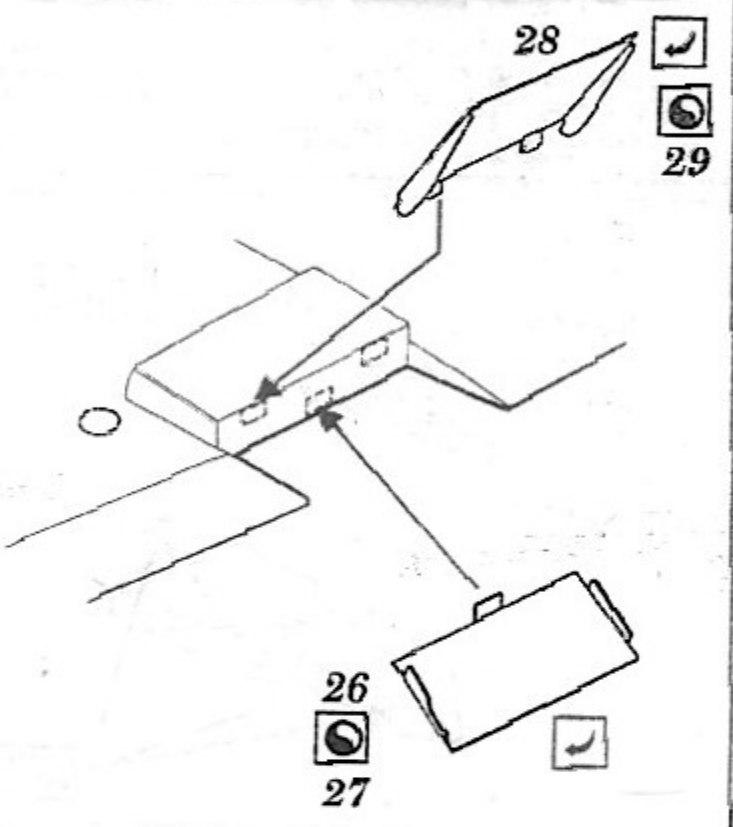

INSTRUMENT PANEL

EXHAUSTS

WING RADIATORS

OIL COOLER

CANOPY