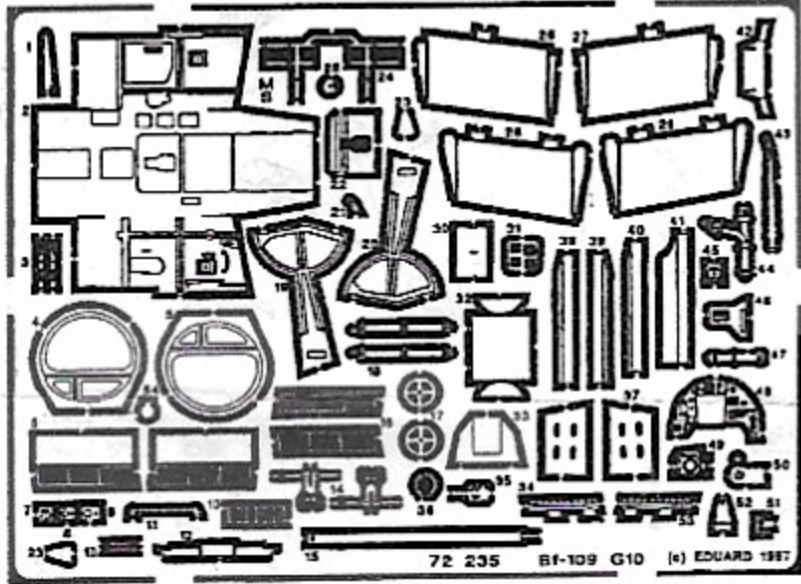

Messerschmitt Bf 109 G-10

1/72 scale detail set for Revell kit

-  OPPOSITE SIDE
-  REMOVE
-  BEND
-  REPLACE
-  GRIND

COCKPIT

A RUDDER PEDALS

PILOT'S SEAT

INSTRUMENT PANEL

EXHAUSTS