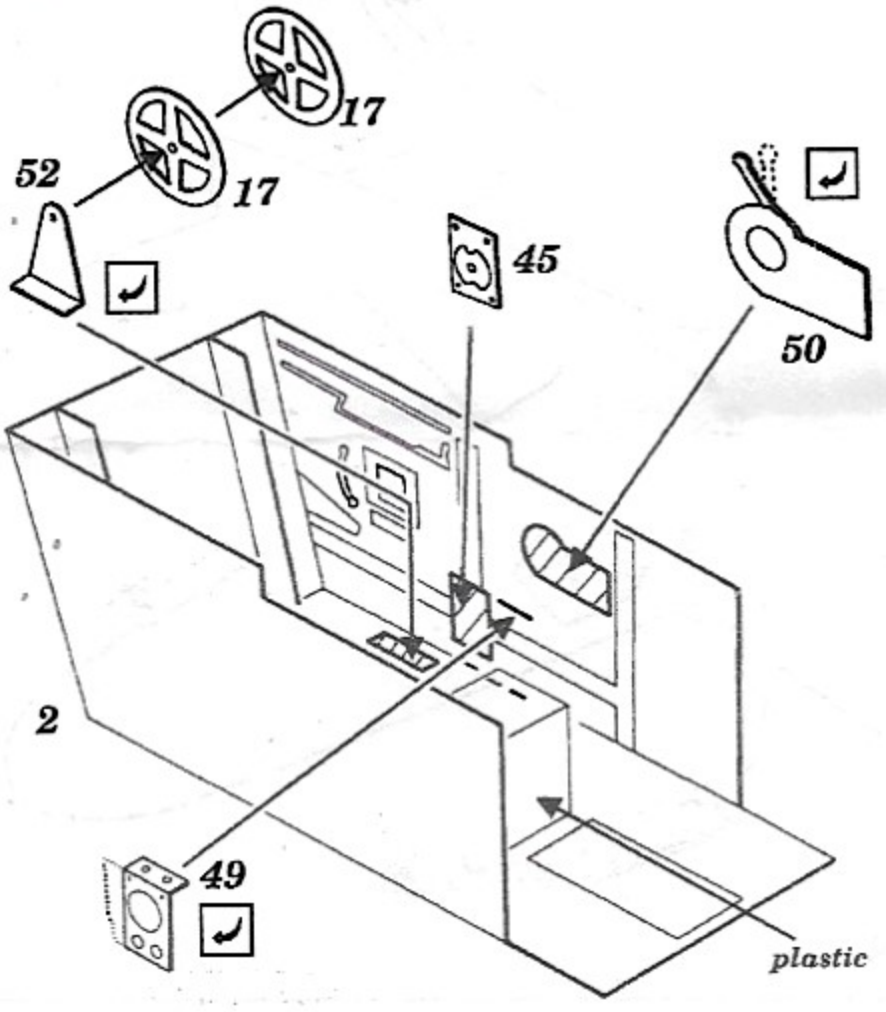

Messerschmitt Bf 109 G-10

1/72 scale detail set for Revell kit

-  OPPOSITE SIDE
-  REMOVE
-  BEND
-  REPLACE
-  GRIND

COCKPIT

A RUDDER PEDALS

PILOT'S SEAT

INSTRUMENT PANEL

EXHAUSTS