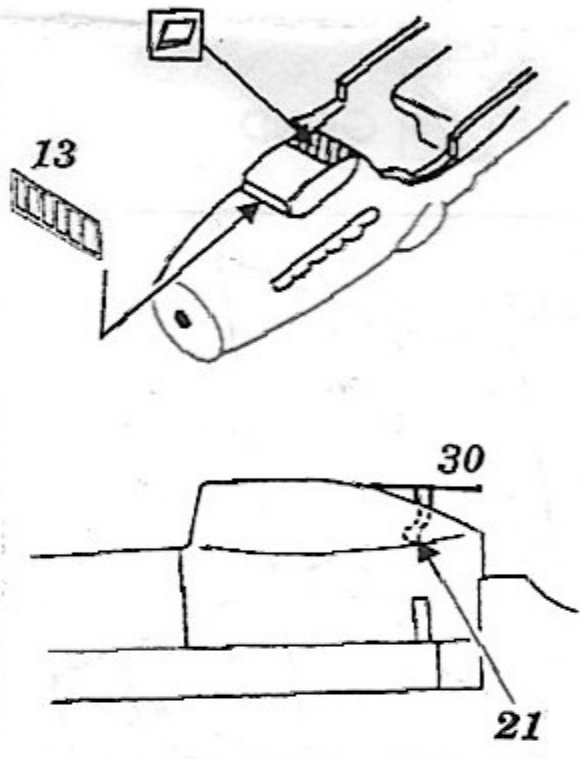

INSTRUMENT PANEL

EXHAUSTS

WING RADIATORS

OIL COOLER

CANOPY