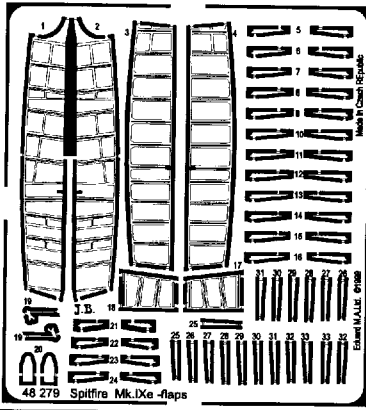

# Spitfire Mk.IXe -flaps

1/48 scale detail set for Ocidental kit

48 279

- OPPOSITE SIDE
- REMOVE
- BEND
- REPLACE
- GRIND
- OPTION