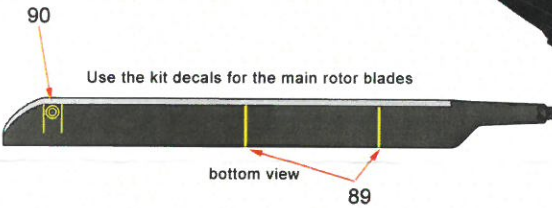

# Australian Army & Navy MRH-90 Taipan

5 Aviation Regiment Townsville Northern QLD

Royal Australian Navy 808 Sqn MRH-90 2008 - 2011

Use the kit decals for the main rotor blades

bottom view

89

**NOTE:**

In 2011 all Navy 808 Sqn MRH-90s were transferred over to the Army, and the word NAVY was replaced by word ARMY. The A40 Numbers didn't change.