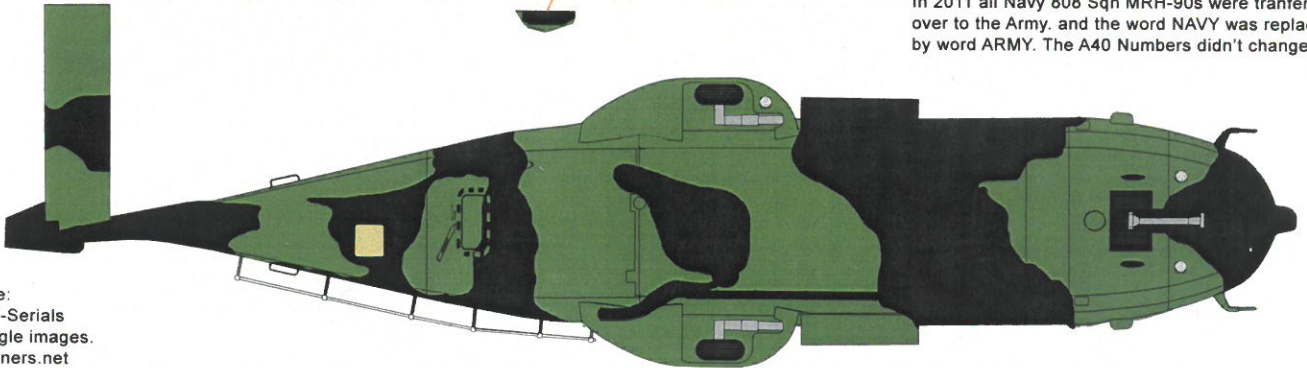

# Australian Army & Navy MRH-90 Taipan

5 Aviation Regiment Townsville Northern QLD

Royal Australian Navy 808 Sqn MRH-90 2008 - 2011

Use the kit decals for the main rotor blades

bottom view

89

**NOTE:**

In 2011 all Navy 808 Sqn MRH-90s were transferred over to the Army, and the word NAVY was replaced by word ARMY. The A40 Numbers didn't change.