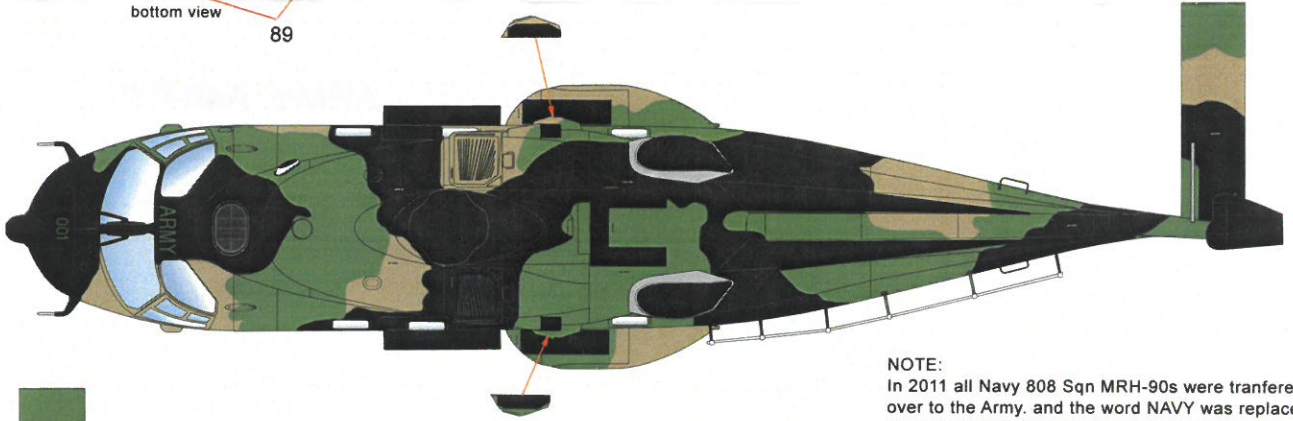

# Australian Army & Navy MRH-90 Taipan

5 Aviation Regiment Townsville Northern QLD

Royal Australian Navy 808 Sqn MRH-90 2008 - 2011

Use the kit decals for the main rotor blades

bottom view

89

**NOTE:**

In 2011 all Navy 808 Sqn MRH-90s were transferred over to the Army, and the word NAVY was replaced by word ARMY. The A40 Numbers didn't change.