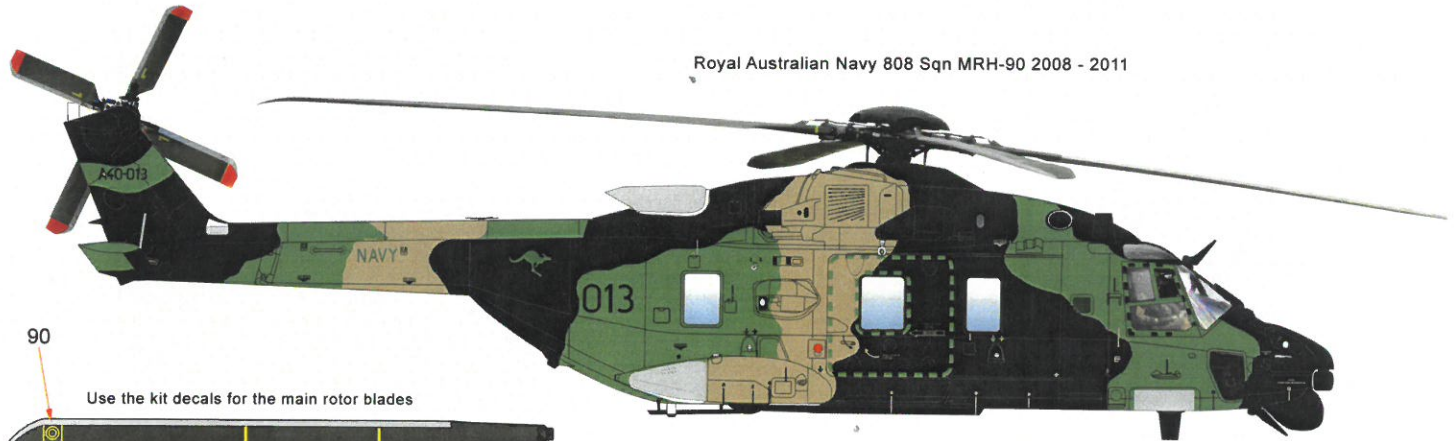

# Australian Army & Navy MRH-90 Taipan

5 Aviation Regiment Townsville Northern QLD

Royal Australian Navy 808 Sqn MRH-90 2008 - 2011

Use the kit decals for the main rotor blades

bottom view

89

**NOTE:**

In 2011 all Navy 808 Sqn MRH-90s were transferred over to the Army, and the word NAVY was replaced by word ARMY. The A40 Numbers didn't change.