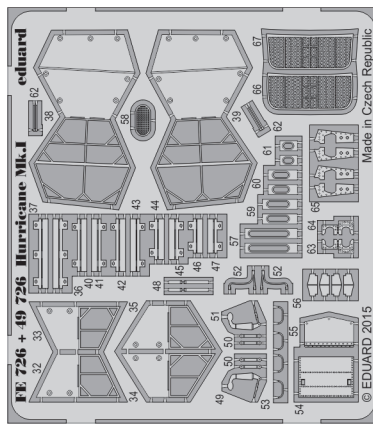

# Hurricane camo scheme B

The die-cut mask for accurate camouflage painting of the  
*Airfix A05127* scale 1/48 KIT

NOTE:  
INSTAL EXHAUST ON PAINTED KIT

STEP 1

STEP 2

STEP 3

STEP 4

### RELATED PRODUCTS

EX 468

FE 726

49 726

48 852