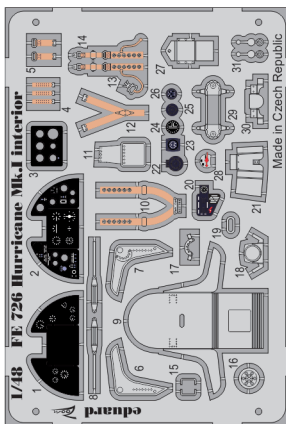

# Hurricane camo scheme B

The die-cut mask for accurate camouflage painting of the  
*Airfix A05127* scale 1/48 KIT

NOTE:  
INSTAL EXHAUST ON PAINTED KIT

STEP 1

STEP 2

STEP 3

STEP 4

### RELATED PRODUCTS

EX 468

FE 726

49 726

48 852