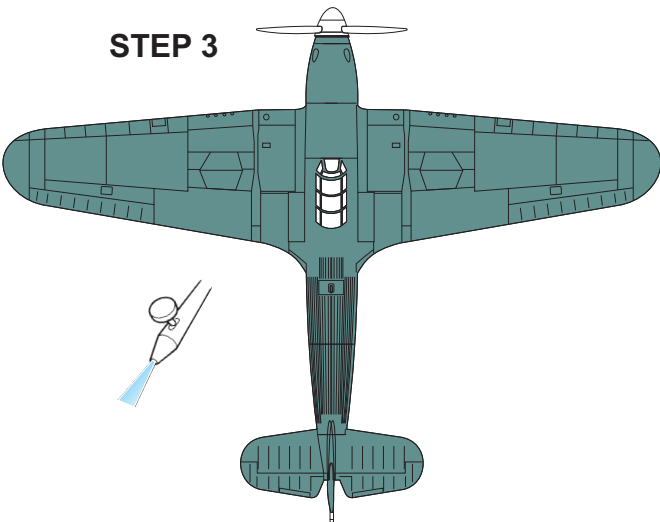

eduard  
MASK

EX 473

# Hurricane camo scheme B

The die-cut mask for accurate camouflage painting of the  
*Airfix A05127* scale 1/48 KIT

NOTE:  
INSTAL EXHAUST ON PAINTED KIT

STEP 1

STEP 2

STEP 3

STEP 4