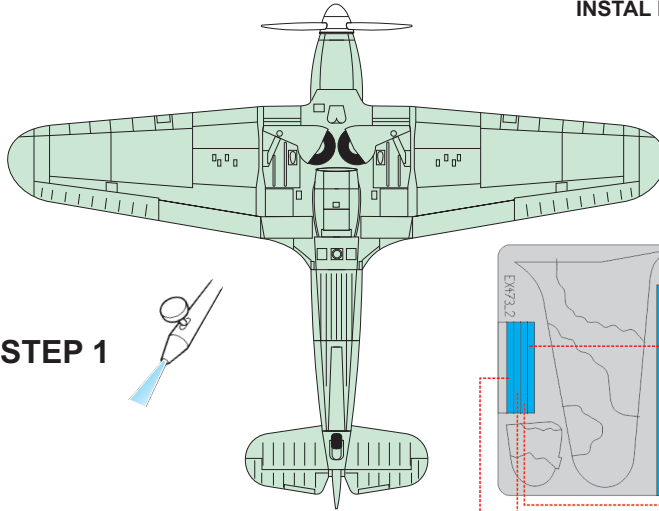

eduard  
MASK

EX 473

# Hurricane camo scheme B

The die-cut mask for accurate camouflage painting of the  
*Airfix A05127* scale 1/48 KIT

NOTE:  
INSTAL EXHAUST ON PAINTED KIT

STEP 1

STEP 2

STEP 3

STEP 4