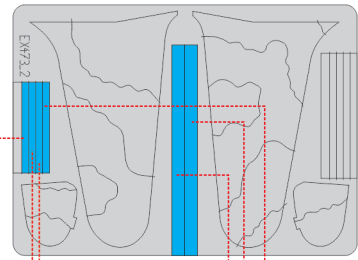

# Hurricane camo scheme B

The die-cut mask for accurate camouflage painting of the  
*Airfix A05127* scale 1/48 KIT

NOTE:  
INSTAL EXHAUST ON PAINTED KIT

STEP 1

STEP 2

STEP 3

STEP 4