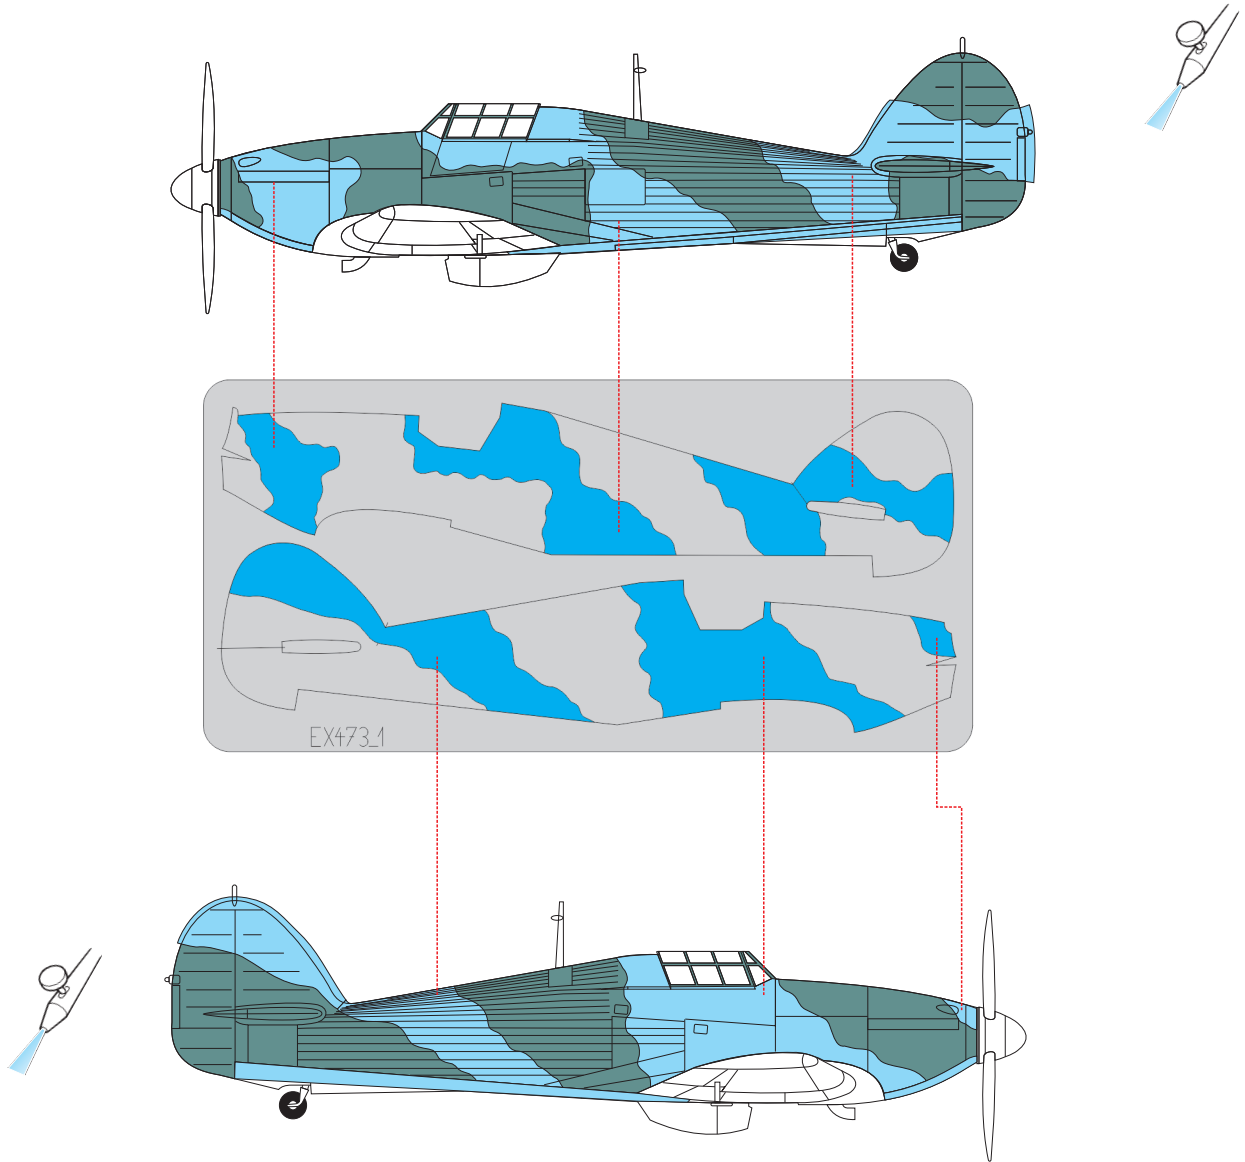

eduard  
MASK

EX 473

# Hurricane camo scheme B

The die-cut mask for accurate camouflage painting of the  
*Airfix A05127* scale 1/48 KIT

NOTE:  
INSTAL EXHAUST ON PAINTED KIT

STEP 1

STEP 2

STEP 3

STEP 4

### RELATED PRODUCTS

EX 468

FE 726

49 726

48 852