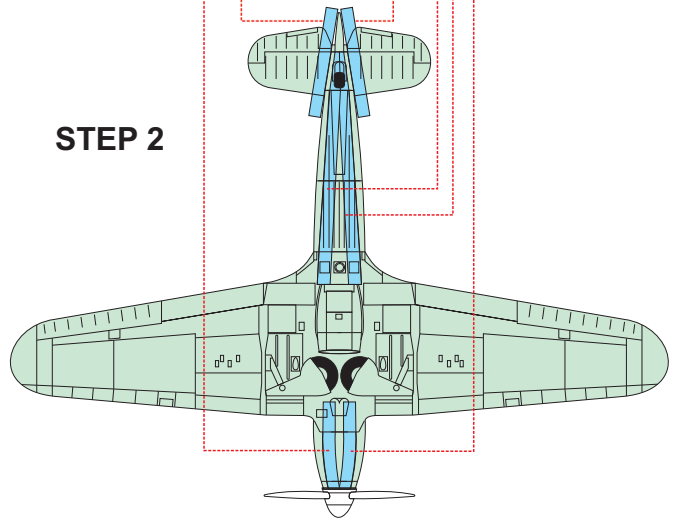

# Hurricane camo scheme B

The die-cut mask for accurate camouflage painting of the  
*Airfix A05127* scale 1/48 KIT

NOTE:  
INSTAL EXHAUST ON PAINTED KIT

STEP 1

STEP 2

STEP 3

STEP 4