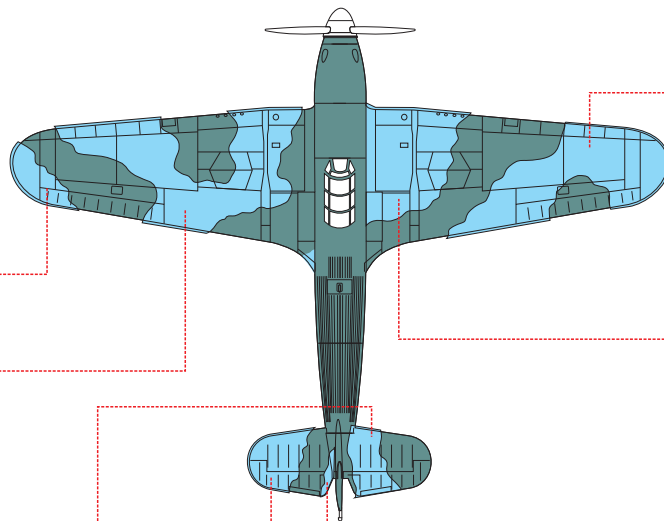

eduard  
MASK

EX 473

# Hurricane camo scheme B

The die-cut mask for accurate camouflage painting of the  
*Airfix A05127* scale 1/48 KIT

NOTE:  
INSTAL EXHAUST ON PAINTED KIT

STEP 1

STEP 2

STEP 3

STEP 4