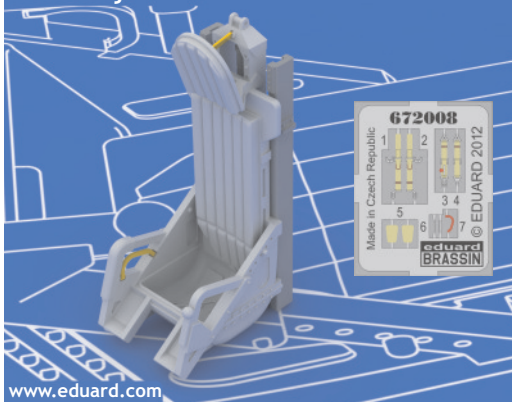

672 008 MiG-15 ejection seat 1/72

For Eduard kit pro stavebnici Eduard

BRASSIN

MiG-15 ejection seat