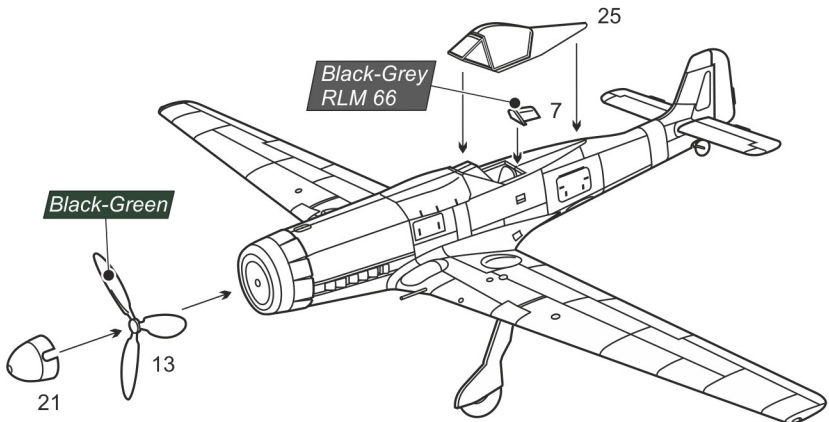

A Ta 152H-0, Black 150005, Focke-Wulf Flugzeugbau GmbH, Cottbus airfield, Germany, December 1944

www.4pluspublications.com

3