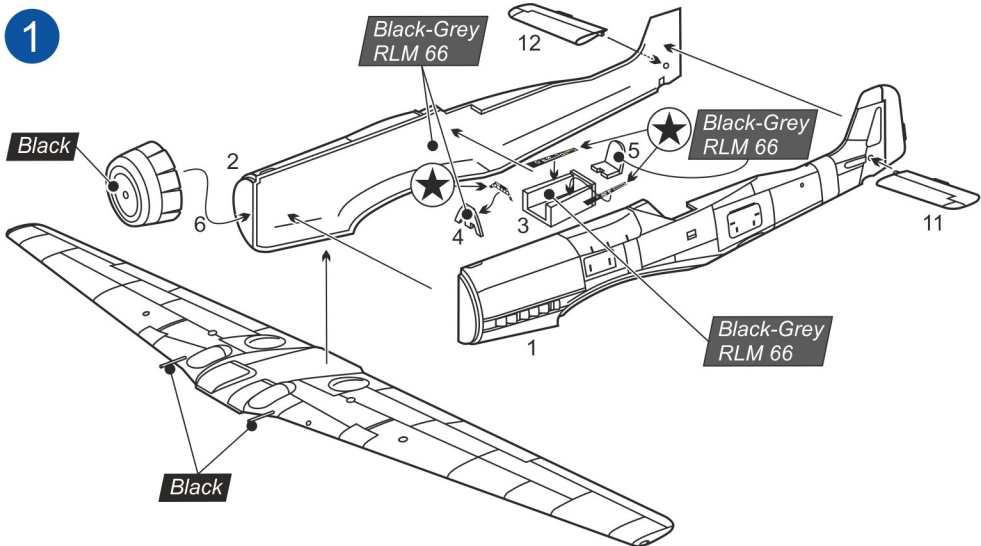

Focke-Wulf Ta 152H-0

REICH DEFENDER

MKM14437
1/144 scale

MARK I Ltd.
PO Box 10
Prague 10 - Strašnice
CZ-100 31
Czech Republic
mark1@cmail.cz
www.4pluspublications.com

plastic parts

2x

clear part

- Repeat this operation
- Glue
- Don't glue
- Decal
- Detach/cut
- Optional

C Ta 152H-0, Yellow 2, III./JG 301, Luftwaffe, Altano airfield, Germany, January/February 1945

D Ta 152H-0, Aalborg airfield, Denmark and Wright Field Air Base, U.S.A., late 1945