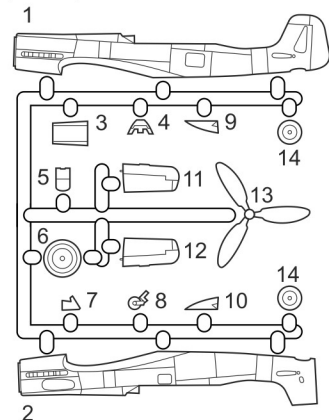

Focke-Wulf Ta 152H-0

REICH DEFENDER

MKM14437
1/144 scale

MARK I Ltd.
PO Box 10
Prague 10 - Strašnice
CZ-100 31
Czech Republic
mark1@cmail.cz
www.4pluspublications.com

plastic parts

2x

clear part

- Repeat this operation
- Glue
- Don't glue
- Decal
- Detach/cut
- Optional