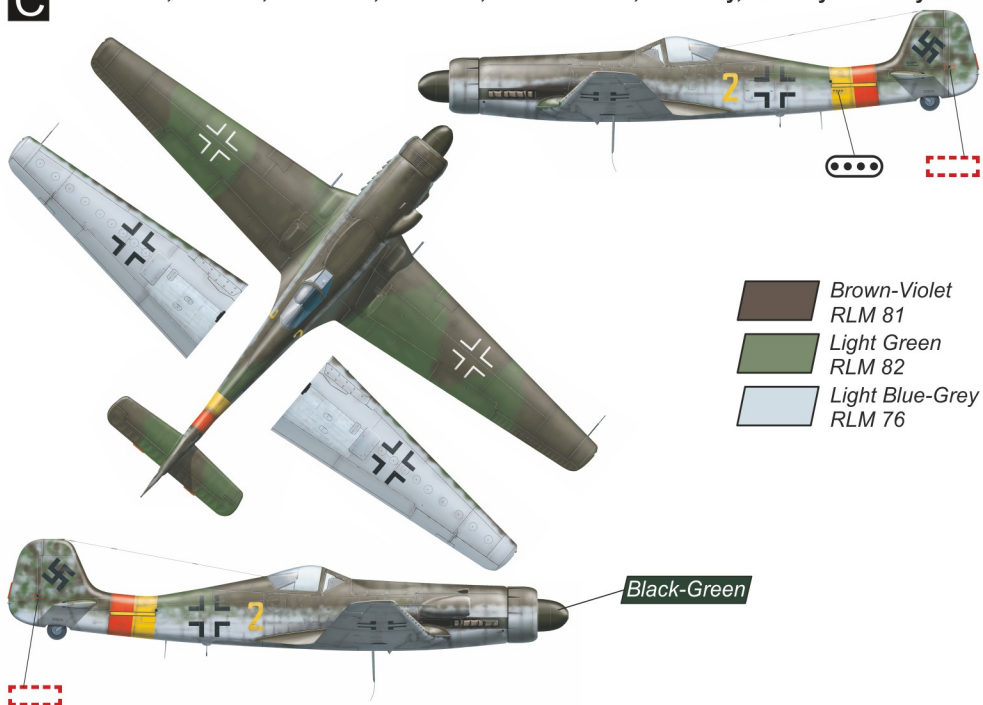

2

For more information see
4+ Publication "Ta 152"

www.4pluspublications.com

3

A Ta 152H-0, Black 150005, Focke-Wulf Flugzeugbau GmbH, Cottbus airfield, Germany, December 1944

B Ta 152H-0, Yellow 1, III./JG 301, Luftwaffe, Alteno airfield, Germany, January/February 1945

C Ta 152H-0, Yellow 2, III./JG 301, Luftwaffe, Altano airfield, Germany, January/February 1945

D Ta 152H-0, Aalborg airfield, Denmark and Wright Field Air Base, U.S.A., late 1945