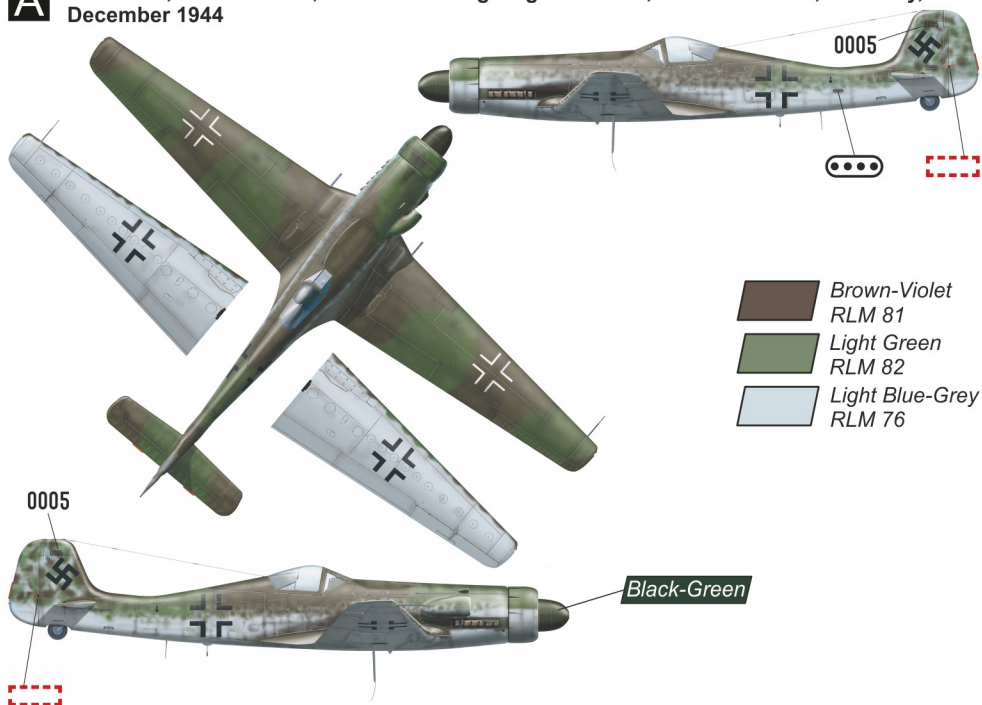

2

For more information see
4+ Publication "Ta 152"

www.4pluspublications.com

3

A Ta 152H-0, Black 150005, Focke-Wulf Flugzeugbau GmbH, Cottbus airfield, Germany, December 1944

B Ta 152H-0, Yellow 1, III./JG 301, Luftwaffe, Alteno airfield, Germany, January/February 1945

C Ta 152H-0, Yellow 2, III./JG 301, Luftwaffe, Altano airfield, Germany, January/February 1945

D Ta 152H-0, Aalborg airfield, Denmark and Wright Field Air Base, U.S.A., late 1945