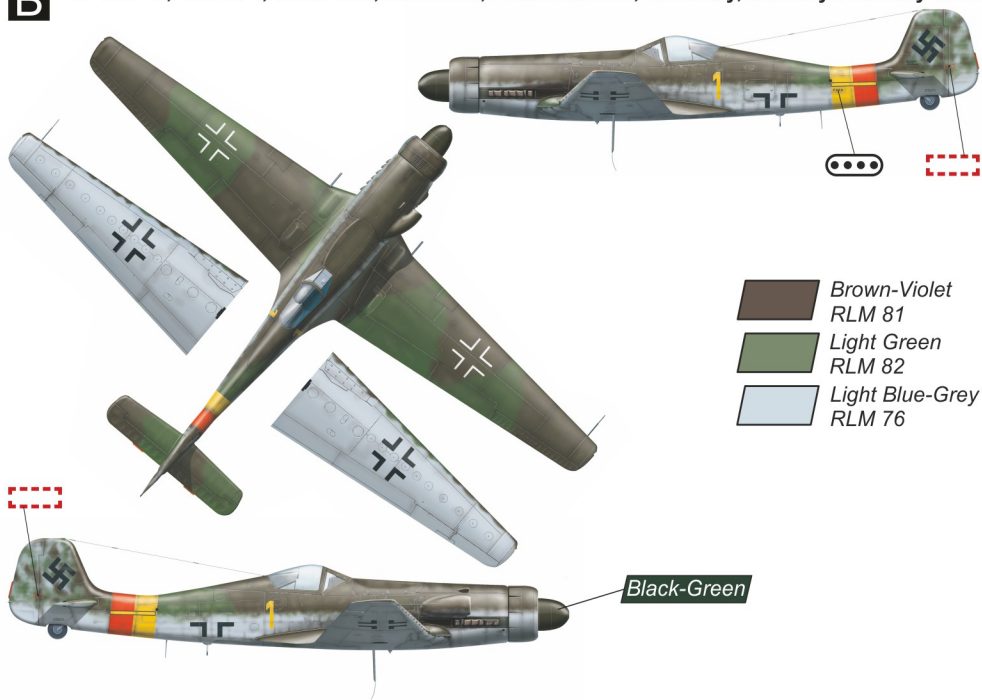

2

For more information see
4+ Publication "Ta 152"

www.4pluspublications.com

3

A Ta 152H-0, Black 150005, Focke-Wulf Flugzeugbau GmbH, Cottbus airfield, Germany, December 1944

B Ta 152H-0, Yellow 1, III./JG 301, Luftwaffe, Alteno airfield, Germany, January/February 1945

C Ta 152H-0, Yellow 2, III./JG 301, Luftwaffe, Altano airfield, Germany, January/February 1945

D Ta 152H-0, Aalborg airfield, Denmark and Wright Field Air Base, U.S.A., late 1945