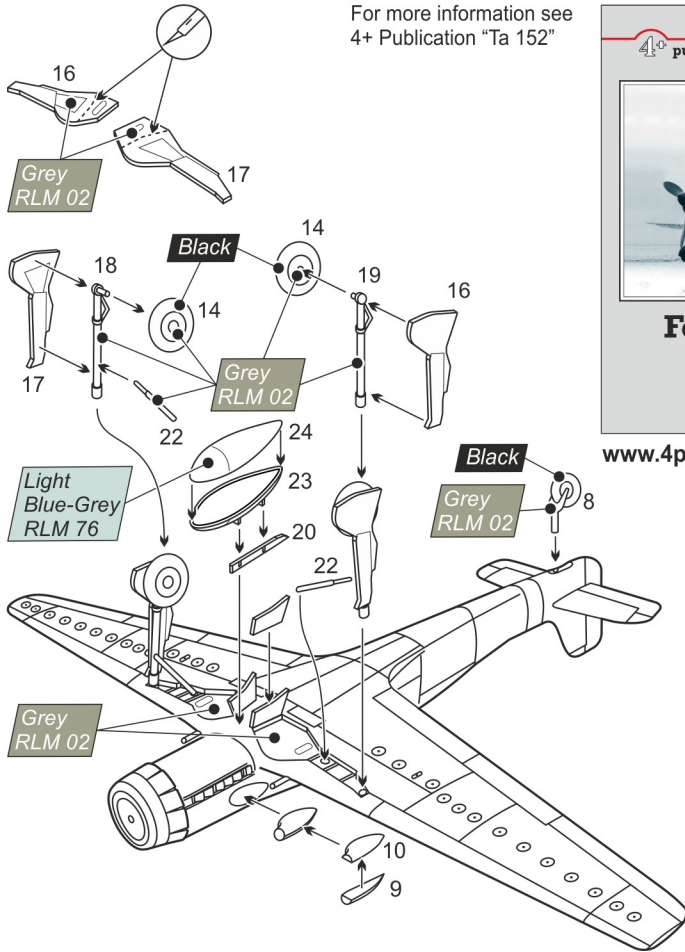

2

For more information see
4+ Publication "Ta 152"