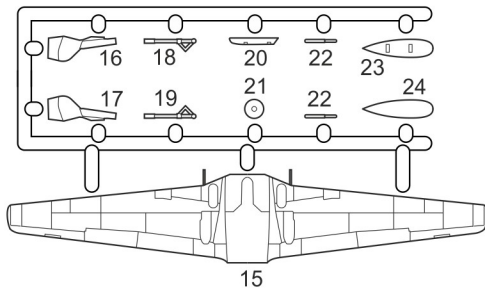

Focke-Wulf Ta 152H-0

REICH DEFENDER

MKM14437
1/144 scale

MARK I Ltd.
PO Box 10
Prague 10 - Strašnice
CZ-100 31
Czech Republic
mark1@cmail.cz
www.4pluspublications.com

plastic parts

2x

clear part

- Repeat this operation
- Glue
- Don't glue
- Decal
- Detach/cut
- Optional