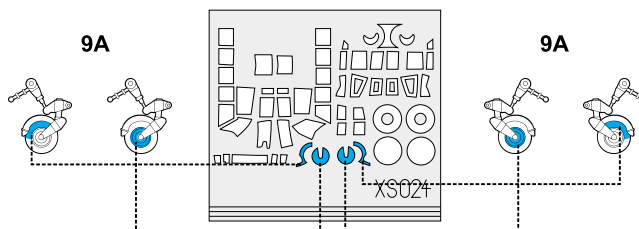

eduard
Express Mask

XS 024

Ju-88 C-6

FOR ITALERI 1/72 KIT

eduard
Express Mask

XS 024

Ju-88 C-6

FOR ITALERI 1/72 KIT