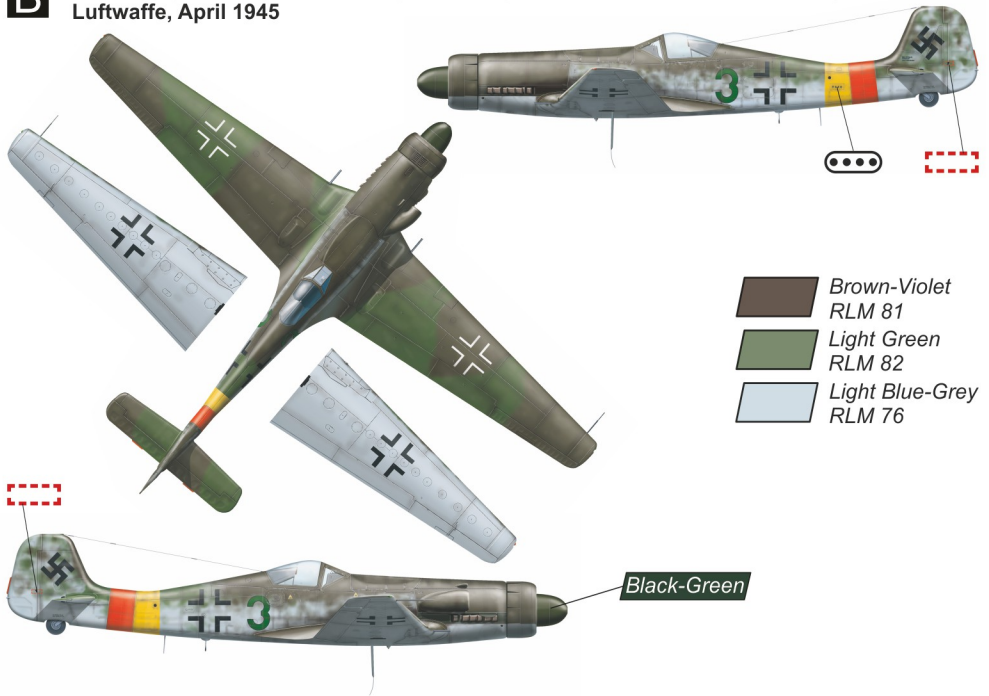

# Focke-Wulf Ta 152H-1

2

For more information see  
4+ Publication "Ta 152"

www.4pluspublications.com

3

**A**

Ta 152H-1, Black 150167, Luftwaffe, Erfurt-Nord airfield, Germany, May 1945

**B**

Ta 152H-1, Green 3, Stab/JG 301, Luftwaffe, Stendal/Neustadt-Glewe airfield, Germany, Luftwaffe, April 1945