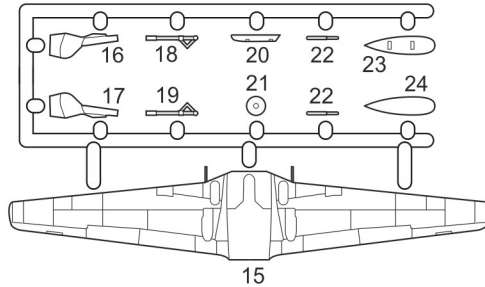

## HIGH-ALTITUDE FIGHTER

MKM14438  
1/144 scale

MARK I Ltd.  
PO Box 10  
Prague 10 - Strašnice  
CZ-100 31  
Czech Republic  
mark1@cmail.cz  
www.4pluspublications.com

plastic parts

2x

clear part

- Repeat this operation
- Glue
- Don't glue
- Decal
- Detach/cut
- Optional