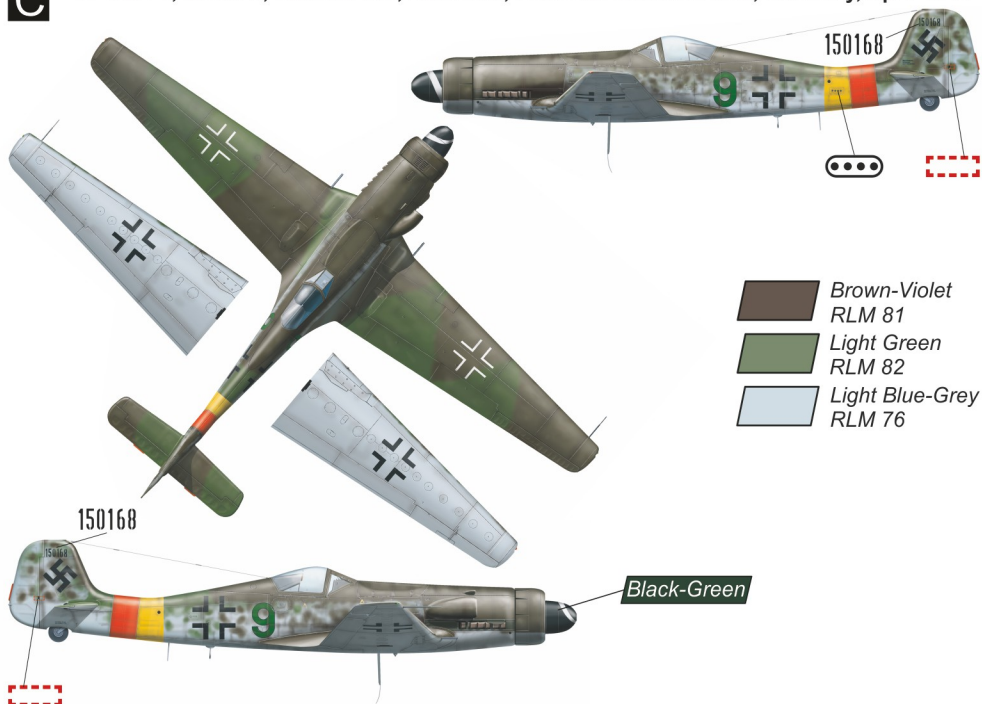

D Ta 152H-1, AIR MIN 11, Royal Aircraft Establishment, Royal Air Force, Farnborough, U.K., November 1945