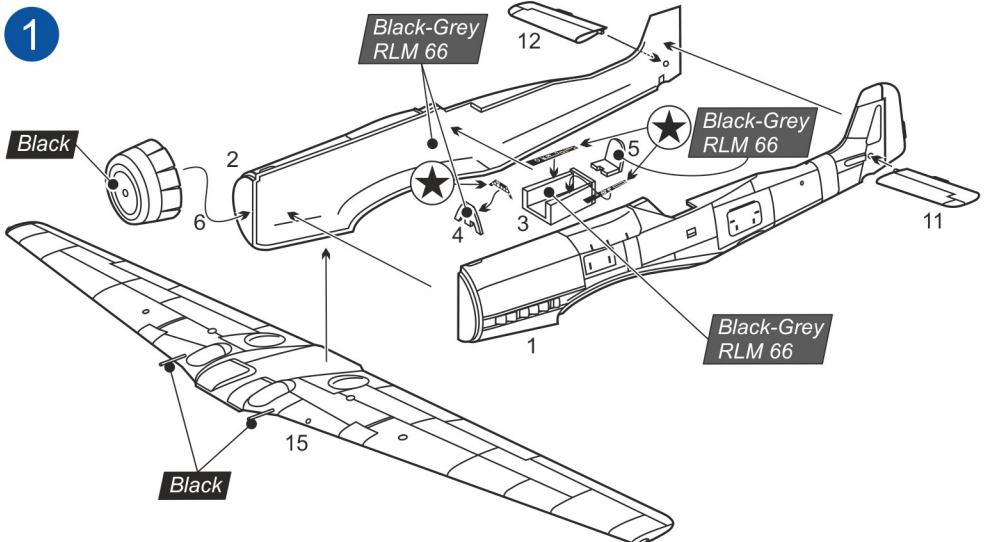

## HIGH-ALTITUDE FIGHTER

MKM14438  
1/144 scale

MARK I Ltd.  
PO Box 10  
Prague 10 - Strašnice  
CZ-100 31  
Czech Republic  
mark1@cmail.cz  
www.4pluspublications.com

plastic parts

2x

clear part

- Repeat this operation
- Glue
- Don't glue
- Decal
- Detach/cut
- Optional