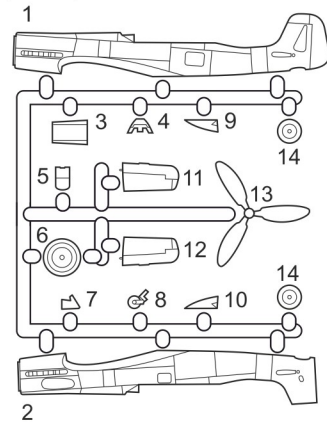

## HIGH-ALTITUDE FIGHTER

MKM14438  
1/144 scale

MARK I Ltd.  
PO Box 10  
Prague 10 - Strašnice  
CZ-100 31  
Czech Republic  
mark1@cmail.cz  
www.4pluspublications.com

plastic parts

2x

clear part

- Repeat this operation
- Glue
- Don't glue
- Decal
- Detach/cut
- Optional