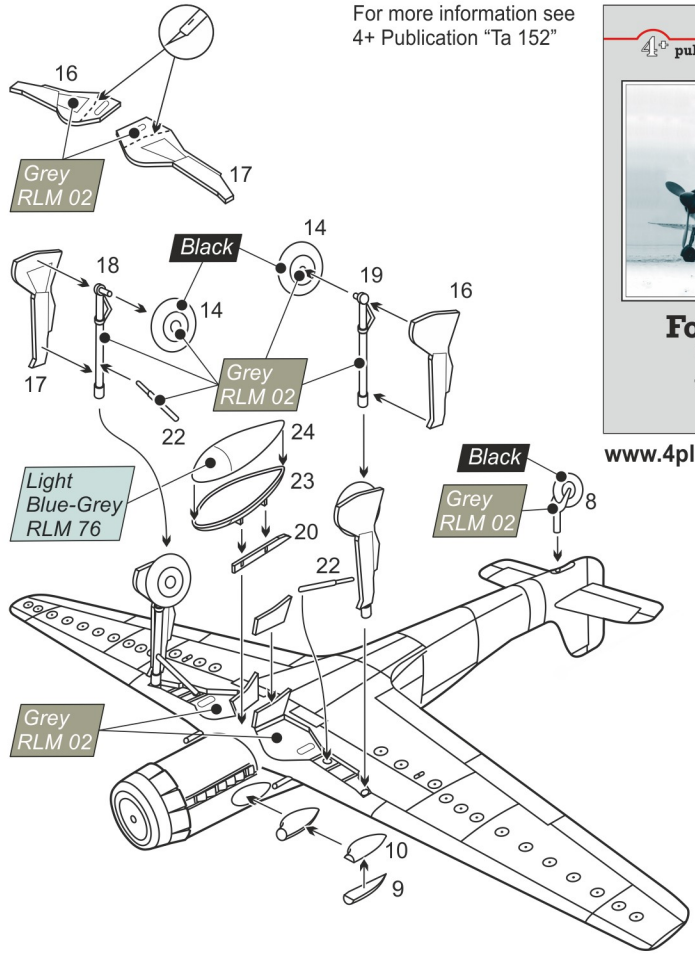

2

For more information see
4+ Publication "Ta 152"