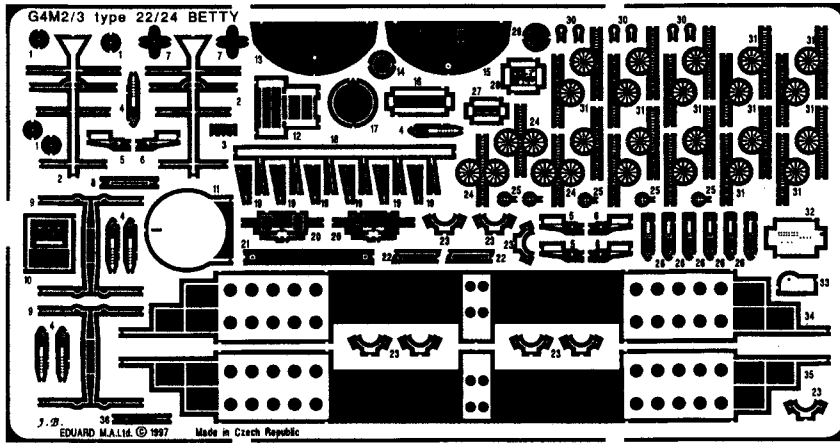

G4M2/3 type 22/24

1/72 scale detail set for Hasegawa kit

-  OPPOSITE SIDE
-  REMOVE
-  BEND
-  REPLACE
-  GRIND
-  OPTION

A COCKPIT

B BOMBARDIER'S POSITION

C UNDERCARRIAGE

D BOMB BAY & WEAPONS

E EXTERNAL PARTS