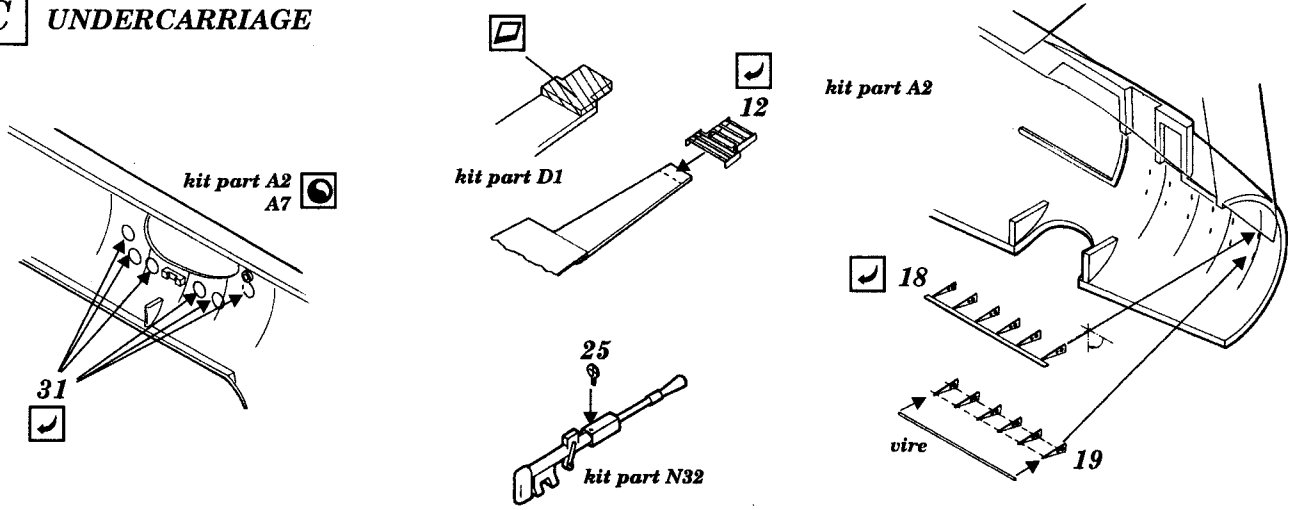

G4M2/3 type 22/24

1/72 scale detail set for Hasegawa kit

-  OPPOSITE SIDE
-  REMOVE
-  BEND
-  REPLACE
-  GRIND
-  OPTION

A COCKPIT

B BOMBARDIER'S POSITION

C UNDERCARRIAGE

D BOMB BAY & WEAPONS

E EXTERNAL PARTS