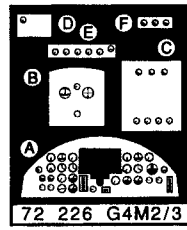

G4M2/3 type 22/24

1/72 scale detail set for Hasegawa kit

-  OPPOSITE SIDE
-  REMOVE
-  BEND
-  REPLACE
-  GRIND
-  OPTION

A COCKPIT

B BOMBARDIER'S POSITION

C UNDERCARRIAGE

D BOMB BAY & WEAPONS

E EXTERNAL PARTS