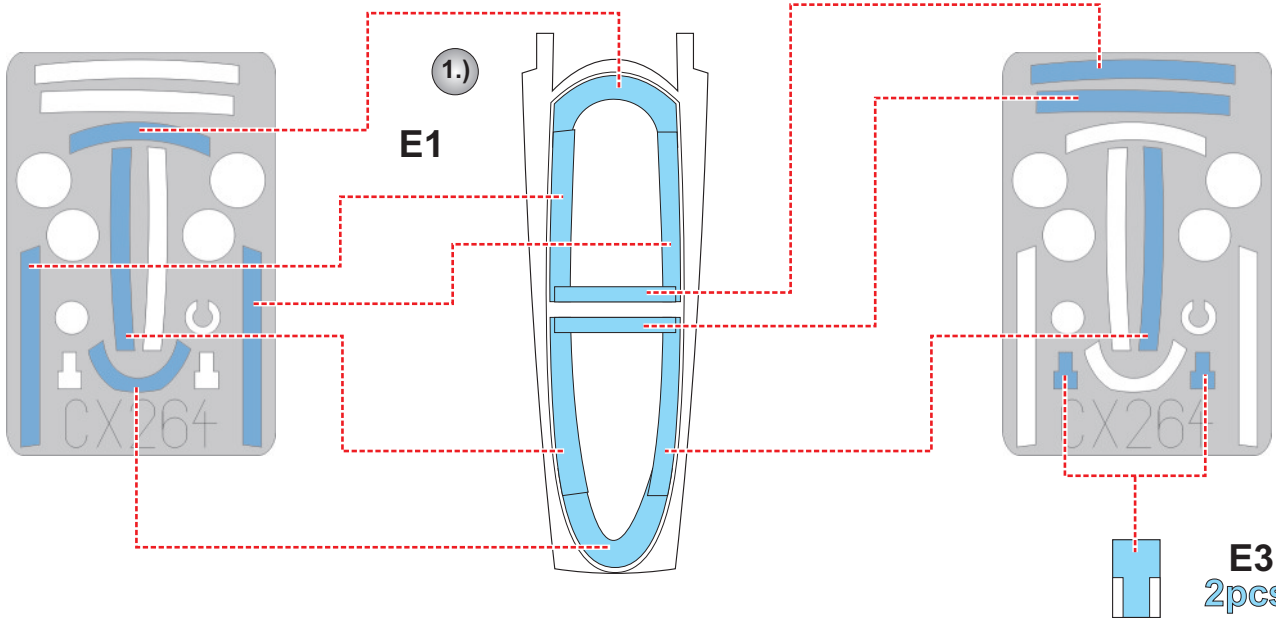

# F-16I SUFA 1/72

The die-cut mask for accurate canopy frame painting of the  
*Hasegawa* scale 1/72 KIT

**G4**  
2pcs.

**G4**  
2pcs.

**C6**

**C6**

LIQUID MASK ■

2.)