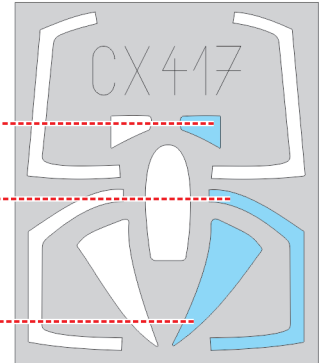

eduard
MASK

F-4J 1/72

The die-cut mask for accurate canopy frame painting of the
Academy 12515 scale *1/72 KIT*

CX 417

1.)

G1

2.)

3.)