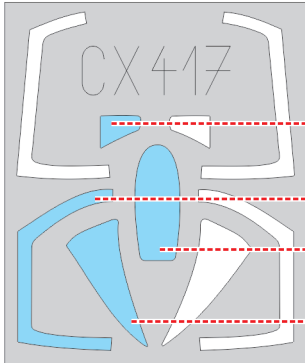

eduard
MASK

F-4J 1/72

The die-cut mask for accurate canopy frame painting of the
Academy 12515 scale *1/72 KIT*

CX 417

1.)

G1

2.)

3.)

LIQUID MASK

G1

4.)