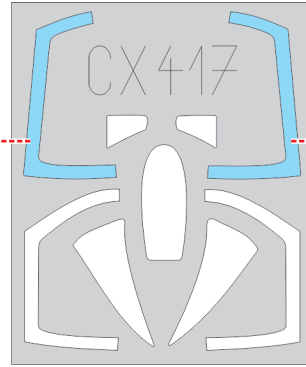

eduard
MASK

F-4J 1/72

The die-cut mask for accurate canopy frame painting of the
Academy 12515 scale *1/72 KIT*

CX 417

1.)

G1

2.)

3.)