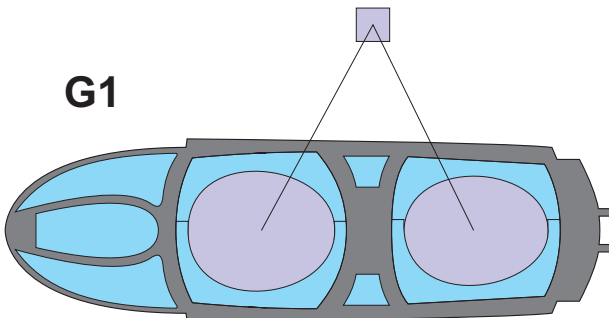

eduard
MASK

F-4J 1/72

The die-cut mask for accurate canopy frame painting of the
Academy 12515 scale *1/72 KIT*

CX 417

1.)

G1

2.)

3.)

LIQUID MASK

G1

4.)