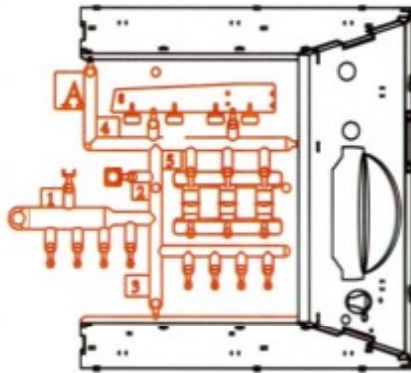

Border

PZ.KPFW.IV/70(A) FINAL

德国四号歼击车L70 阿尔凯特工厂 最后期型 ドイツIV号駆逐戦車/70 (A)最終型

Designed by
T-Rex Studio
in China

1/35
SCALE
BT-026

- ◆ NEW LATE-TYPE TRACKS
- ◆ INCLUDES WATER BUCKETS,
T-34 TRACKS, JERRY CANS AND OTHER MOUNTS.
- ◆ NEW METAL MESH SIDE SKIRTS.
- ◆ PE PARTS INCLUDED.
- ◆ 3 SCHEMES OF PAINTING.
- ◆ NEW STEEL ROAD WHEELS.
- ◆ METAL GUN BARREL INCLUDED.

● READY TO ASSEMBLE PRECISION MODEL KIT ● MODELING SKILLS HELPFUL IF UNDER 14 YEARS OF AGE ● MODEL MAY VARY FROM IMAGE ON BOX ● CEMENT AND PAINT NOT INCLUDED

5**6****MAKE 2**

7

8

9

10

Bend
折弯

P16

12

打开状态 open

?

Optional P
可选零件

关闭状态 close

11

MAKE 2

A PART