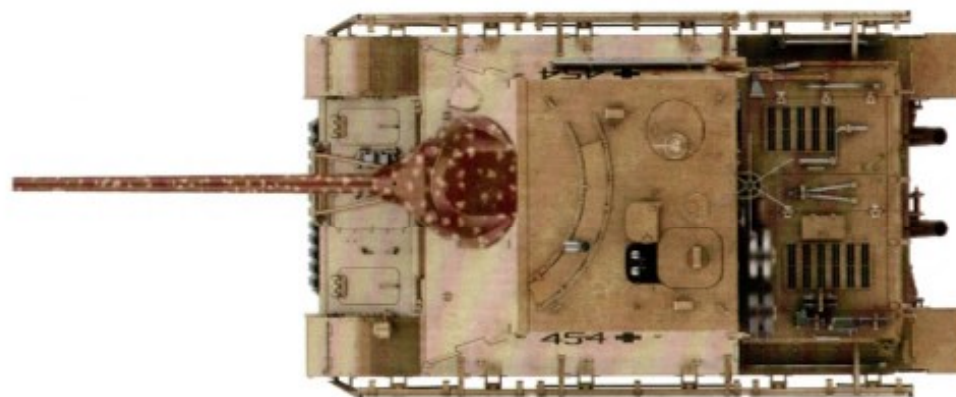

- **CV015** RAL6007 德军绿
  Ger. Green
- **CV023** RAL7028(Doom) 暗黄(未测)
  Dark Yellow

- **CV001** RAL8012 红棕
  Red Brown
- **CV015** RAL6007 德军绿
  Ger. Green
- **CV004** RAL7028(43) 暗黄(43)
  Dark Yellow