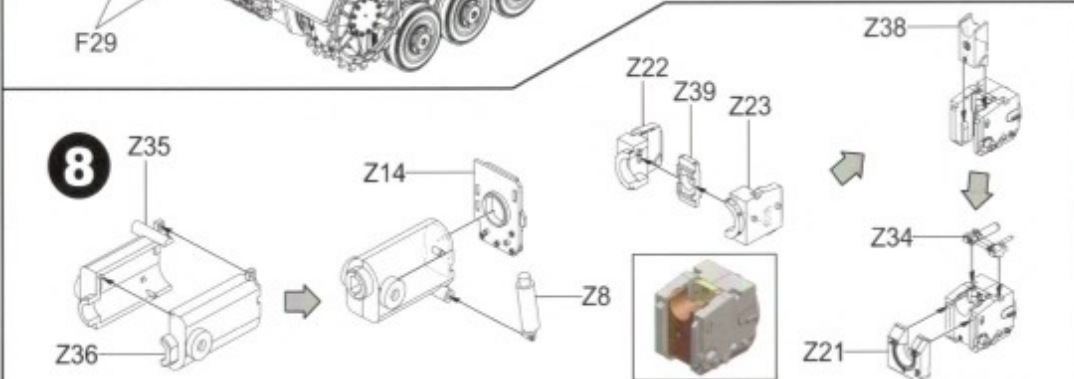

● READY TO ASSEMBLE PRECISION MODEL KIT ● MODELING SKILLS HELPFUL IF UNDER 14 YEARS OF AGE ● MODEL MAY VARY FROM IMAGE ON BOX ● CEMENT AND PAINT NOT INCLUDED

5**6****MAKE 2**

7

8

9

10

Bend
折弯

P16

12

打开状态 open

?

Optional P
可选零件

关闭状态 close

11

MAKE 2

A PART