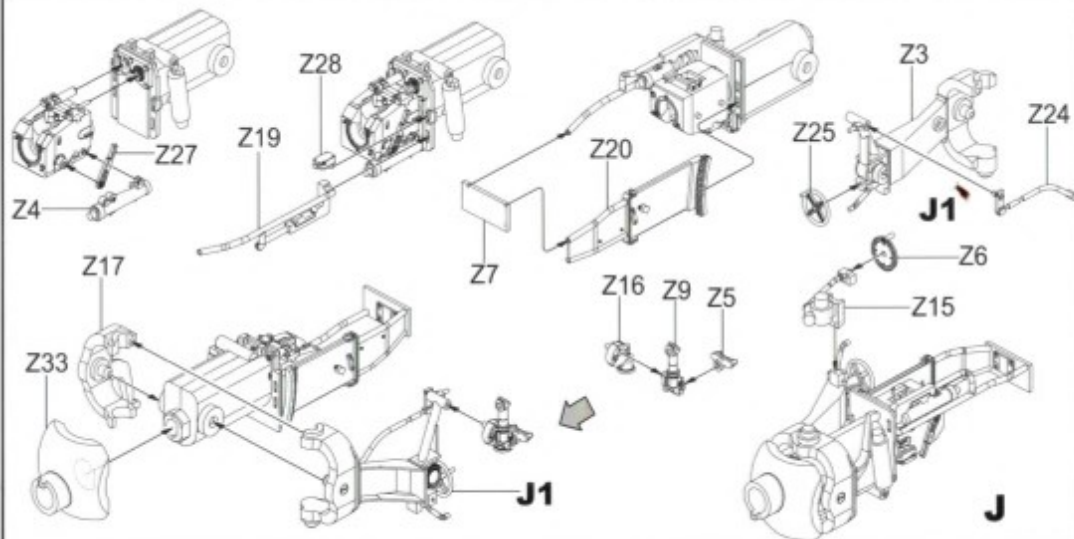

● READY TO ASSEMBLE PRECISION MODEL KIT ● MODELING SKILLS HELPFUL IF UNDER 14 YEARS OF AGE ● MODEL MAY VARY FROM IMAGE ON BOX ● CEMENT AND PAINT NOT INCLUDED

5**6****MAKE 2**

7

8

9

10

Bend
折弯

P16

12

打开状态 open

?

Optional P
可选零件

关闭状态 close

11

MAKE 2

A PART