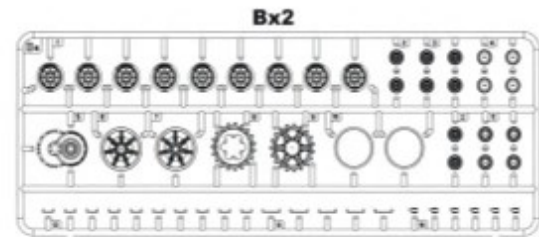

Border

PZ.KPFW.IV/70(A) FINAL

德国四号歼击车L70 阿尔凯特工厂 最后期型 ドイツIV号駆逐戦車/70 (A)最終型

Designed by
T-Rex Studio
in China

1/35
SCALE
BT-026

- ◆ NEW LATE-TYPE TRACKS
- ◆ INCLUDES WATER BUCKETS,
T-34 TRACKS, JERRY CANS AND OTHER MOUNTS.
- ◆ NEW METAL MESH SIDE SKIRTS.
- ◆ PE PARTS INCLUDED.
- ◆ 3 SCHEMES OF PAINTING.
- ◆ NEW STEEL ROAD WHEELS.
- ◆ METAL GUN BARREL INCLUDED.

● READY TO ASSEMBLE PRECISION MODEL KIT ● MODELING SKILLS HELPFUL IF UNDER 14 YEARS OF AGE ● MODEL MAY VARY FROM IMAGE ON BOX ● CEMENT AND PAINT NOT INCLUDED

5**6****MAKE 2**

7

8

9

10

Bend
折弯

P16

12

打开状态 open

?

Optional P
可选零件

关闭状态 close

11

MAKE 2

A PART