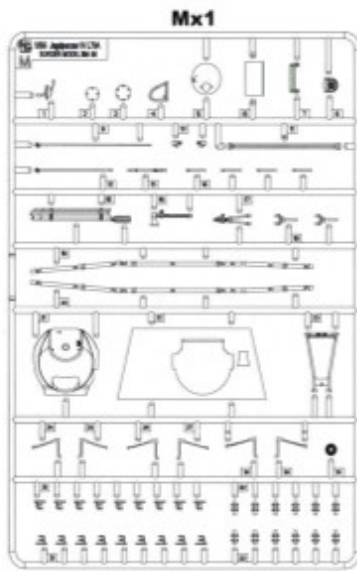

Border

PZ.KPFW.IV/70(A) FINAL

德国四号歼击车L70 阿尔凯特工厂 最后期型 ドイツIV号駆逐戦車/70 (A)最終型

Designed by
T-Rex Studio
in China

1/35
SCALE
BT-026

- ◆ NEW LATE-TYPE TRACKS
- ◆ INCLUDES WATER BUCKETS,
T-34 TRACKS, JERRY CANS AND OTHER MOUNTS.
- ◆ NEW METAL MESH SIDE SKIRTS.
- ◆ PE PARTS INCLUDED.
- ◆ 3 SCHEMES OF PAINTING.
- ◆ NEW STEEL ROAD WHEELS.
- ◆ METAL GUN BARREL INCLUDED.

● READY TO ASSEMBLE PRECISION MODEL KIT ● MODELING SKILLS HELPFUL IF UNDER 14 YEARS OF AGE ● MODEL MAY VARY FROM IMAGE ON BOX ● CEMENT AND PAINT NOT INCLUDED

5**6****MAKE 2**

7

8

9

10

Bend
折弯

P16