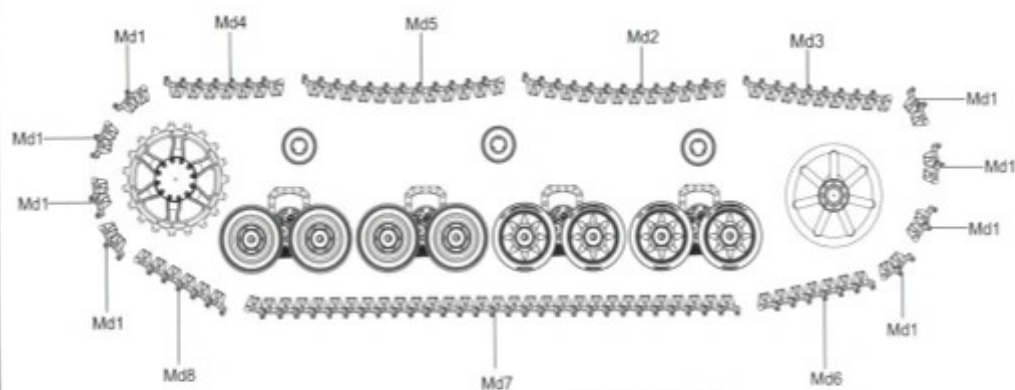

Border

PZ.KPFW.IV/70(A) FINAL

德国四号歼击车L70 阿尔凯特工厂 最后期型 ドイツIV号駆逐戦車/70 (A)最終型

Designed by
T-Rex Studio
in China

1/35
SCALE
BT-026

- ◆ NEW LATE-TYPE TRACKS
- ◆ INCLUDES WATER BUCKETS,
T-34 TRACKS, JERRY CANS AND OTHER MOUNTS.
- ◆ NEW METAL MESH SIDE SKIRTS.
- ◆ PE PARTS INCLUDED.
- ◆ 3 SCHEMES OF PAINTING.
- ◆ NEW STEEL ROAD WHEELS.
- ◆ METAL GUN BARREL INCLUDED.

● READY TO ASSEMBLE PRECISION MODEL KIT ● MODELING SKILLS HELPFUL IF UNDER 14 YEARS OF AGE ● MODEL MAY VARY FROM IMAGE ON BOX ● CEMENT AND PAINT NOT INCLUDED

5**6****MAKE 2**

7

8

9

10

Bend
折弯

P16