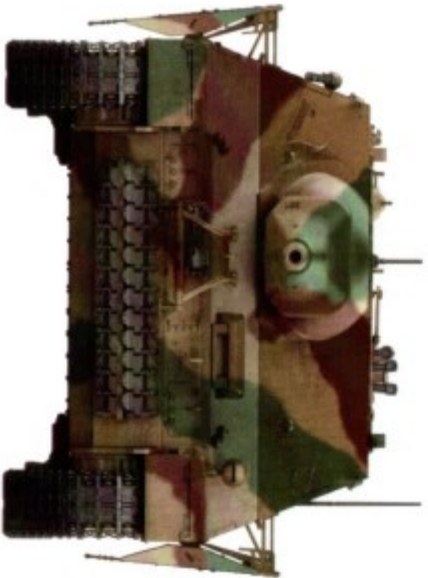

CU007

RAL8002
土紅
Earth Red

CV015

RAL6007
德軍綠
Ger. Green

CV017

RAL7028(44)
暗黃(44)
Dark Yellow