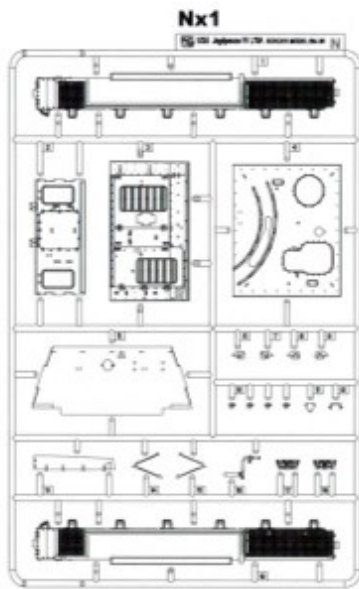

Border

PZ.KPFW.IV/70(A) FINAL

德国四号歼击车L70 阿尔凯特工厂 最后期型 ドイツIV号駆逐戦車/70 (A)最終型

Designed by
T-Rex Studio
in China

1/35
SCALE
BT-026

- ◆ NEW LATE-TYPE TRACKS
- ◆ INCLUDES WATER BUCKETS,
T-34 TRACKS, JERRY CANS AND OTHER MOUNTS.
- ◆ NEW METAL MESH SIDE SKIRTS.
- ◆ PE PARTS INCLUDED.
- ◆ 3 SCHEMES OF PAINTING.
- ◆ NEW STEEL ROAD WHEELS.
- ◆ METAL GUN BARREL INCLUDED.

● READY TO ASSEMBLE PRECISION MODEL KIT ● MODELING SKILLS HELPFUL IF UNDER 14 YEARS OF AGE ● MODEL MAY VARY FROM IMAGE ON BOX ● CEMENT AND PAINT NOT INCLUDED

5**6****MAKE 2**

7

8

9

10

Bend
折弯

P16

12

打开状态 open

?

Optional P
可选零件

关闭状态 close

11

MAKE 2

A PART