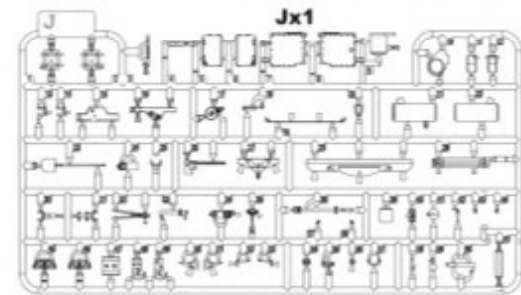

Border

PZ.KPFW.IV/70(A) FINAL

德国四号歼击车L70 阿尔凯特工厂 最后期型 ドイツIV号駆逐戦車/70 (A)最終型

Designed by
T-Rex Studio
in China

1/35
SCALE
BT-026

- ◆ NEW LATE-TYPE TRACKS
- ◆ INCLUDES WATER BUCKETS,
T-34 TRACKS, JERRY CANS AND OTHER MOUNTS.
- ◆ NEW METAL MESH SIDE SKIRTS.
- ◆ PE PARTS INCLUDED.
- ◆ 3 SCHEMES OF PAINTING.
- ◆ NEW STEEL ROAD WHEELS.
- ◆ METAL GUN BARREL INCLUDED.

● READY TO ASSEMBLE PRECISION MODEL KIT ● MODELING SKILLS HELPFUL IF UNDER 14 YEARS OF AGE ● MODEL MAY VARY FROM IMAGE ON BOX ● CEMENT AND PAINT NOT INCLUDED

5**6****MAKE 2**

7

8

9

10

Bend
折弯

P16

12

打开状态 open

?

Optional P
可选零件

关闭状态 close

11

MAKE 2

A PART