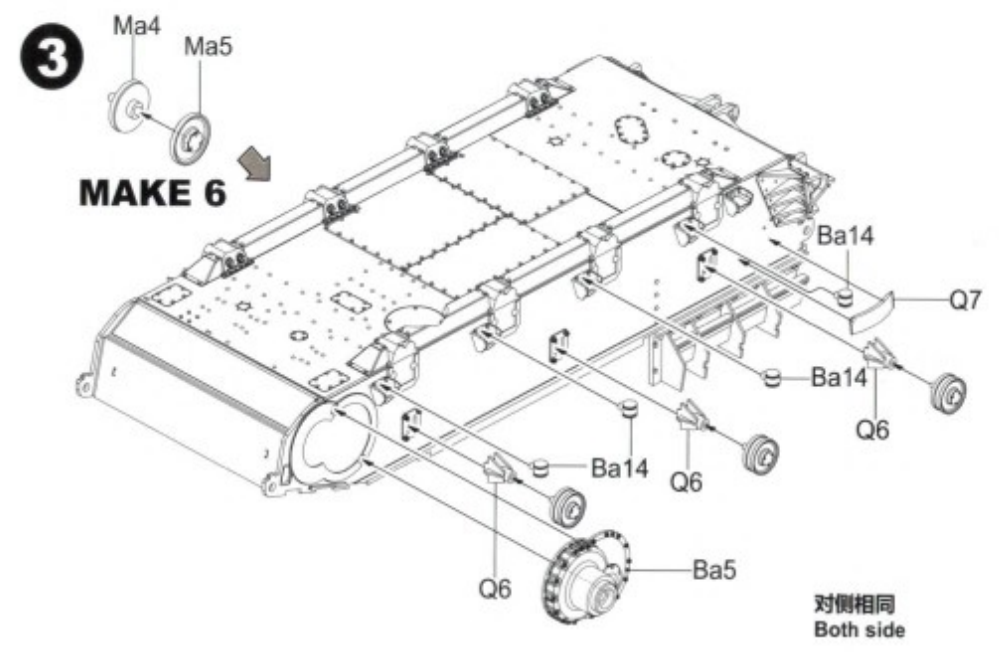

Border

PZ.KPFW.IV/70(A) FINAL

德国四号歼击车L70 阿尔凯特工厂 最后期型 ドイツIV号駆逐戦車/70 (A)最終型

Designed by
T-Rex Studio
in China

1/35
SCALE
BT-026

- ◆ NEW LATE-TYPE TRACKS
- ◆ INCLUDES WATER BUCKETS,
T-34 TRACKS, JERRY CANS AND OTHER MOUNTS.
- ◆ NEW METAL MESH SIDE SKIRTS.
- ◆ PE PARTS INCLUDED.
- ◆ 3 SCHEMES OF PAINTING.
- ◆ NEW STEEL ROAD WHEELS.
- ◆ METAL GUN BARREL INCLUDED.

● READY TO ASSEMBLE PRECISION MODEL KIT ● MODELING SKILLS HELPFUL IF UNDER 14 YEARS OF AGE ● MODEL MAY VARY FROM IMAGE ON BOX ● CEMENT AND PAINT NOT INCLUDED

5**6****MAKE 2**

7

8

9

10

Bend
折弯

P16