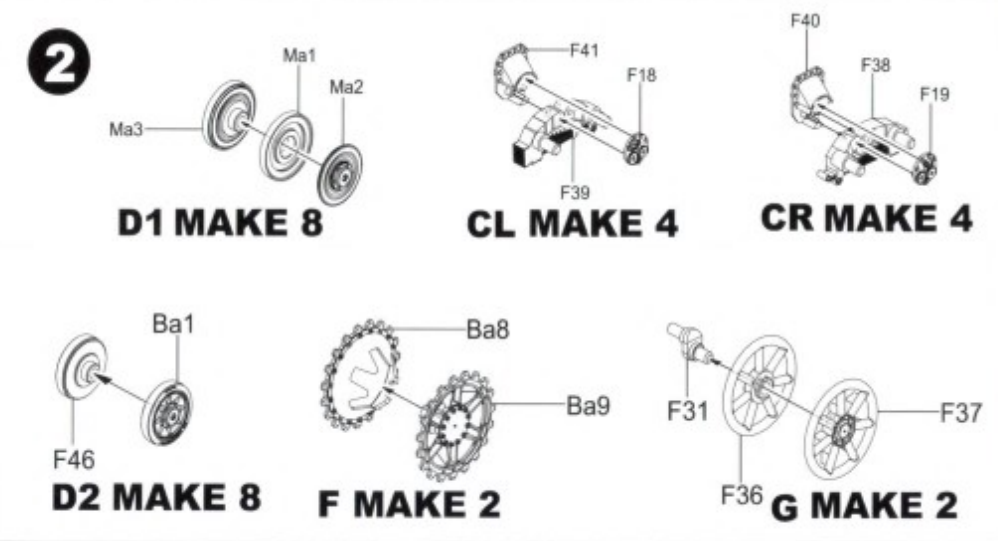

Border

PZ.KPFW.IV/70(A) FINAL

德国四号歼击车L70 阿尔凯特工厂 最后期型 ドイツIV号駆逐戦車/70 (A)最終型

Designed by
T-Rex Studio
in China

1/35
SCALE
BT-026

- ◆ NEW LATE-TYPE TRACKS
- ◆ INCLUDES WATER BUCKETS,
T-34 TRACKS, JERRY CANS AND OTHER MOUNTS.
- ◆ NEW METAL MESH SIDE SKIRTS.
- ◆ PE PARTS INCLUDED.
- ◆ 3 SCHEMES OF PAINTING.
- ◆ NEW STEEL ROAD WHEELS.
- ◆ METAL GUN BARREL INCLUDED.

● READY TO ASSEMBLE PRECISION MODEL KIT ● MODELING SKILLS HELPFUL IF UNDER 14 YEARS OF AGE ● MODEL MAY VARY FROM IMAGE ON BOX ● CEMENT AND PAINT NOT INCLUDED

5**6****MAKE 2**

7

8

9

10

Bend
折弯

P16

12

打开状态 open

?

Optional P
可选零件

关闭状态 close

11

MAKE 2

A PART