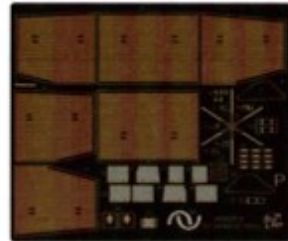

Border

PZ.KPFW.IV/70(A) FINAL

德国四号歼击车L70 阿尔凯特工厂 最后期型 ドイツIV号駆逐戦車/70 (A)最終型

Designed by
T-Rex Studio
in China

1/35
SCALE
BT-026

- ◆ NEW LATE-TYPE TRACKS
- ◆ INCLUDES WATER BUCKETS,
T-34 TRACKS, JERRY CANS AND OTHER MOUNTS.
- ◆ NEW METAL MESH SIDE SKIRTS.
- ◆ PE PARTS INCLUDED.
- ◆ 3 SCHEMES OF PAINTING.
- ◆ NEW STEEL ROAD WHEELS.
- ◆ METAL GUN BARREL INCLUDED.

● READY TO ASSEMBLE PRECISION MODEL KIT ● MODELING SKILLS HELPFUL IF UNDER 14 YEARS OF AGE ● MODEL MAY VARY FROM IMAGE ON BOX ● CEMENT AND PAINT NOT INCLUDED

5**6****MAKE 2**

7

8

9

10

Bend
折弯

P16