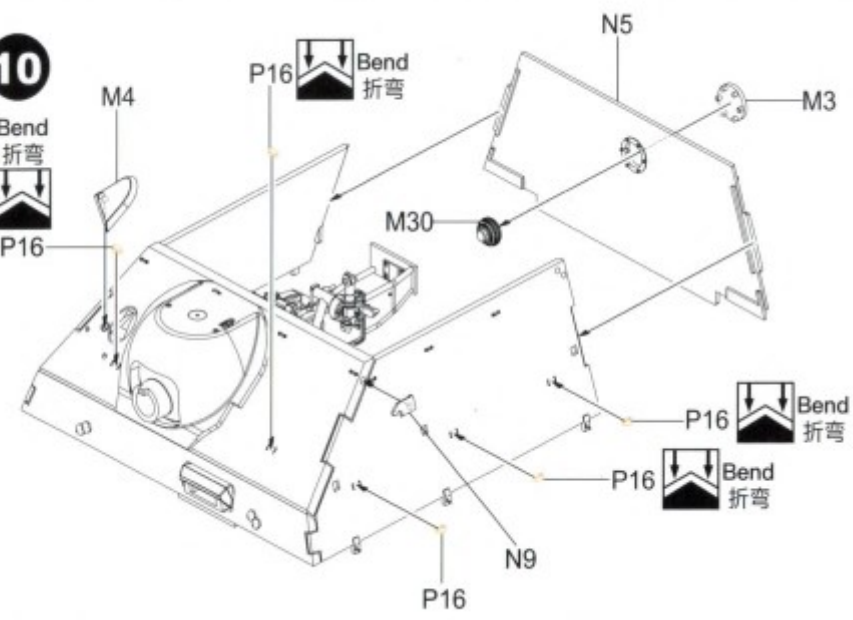

Border

PZ.KPFW.IV/70(A) FINAL

德国四号歼击车L70 阿尔凯特工厂 最后期型 ドイツIV号駆逐戦車/70 (A)最終型

Designed by
T-Rex Studio
in China

1/35
SCALE
BT-026

- ◆ NEW LATE-TYPE TRACKS
- ◆ INCLUDES WATER BUCKETS,
T-34 TRACKS, JERRY CANS AND OTHER MOUNTS.
- ◆ NEW METAL MESH SIDE SKIRTS.
- ◆ PE PARTS INCLUDED.
- ◆ 3 SCHEMES OF PAINTING.
- ◆ NEW STEEL ROAD WHEELS.
- ◆ METAL GUN BARREL INCLUDED.

● READY TO ASSEMBLE PRECISION MODEL KIT ● MODELING SKILLS HELPFUL IF UNDER 14 YEARS OF AGE ● MODEL MAY VARY FROM IMAGE ON BOX ● CEMENT AND PAINT NOT INCLUDED

5**6****MAKE 2**

7

8

9

10

Bend
折弯

P16