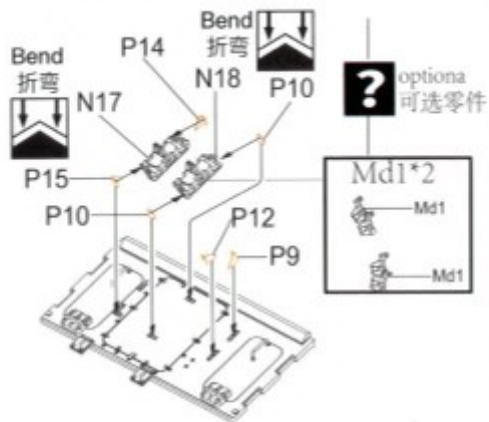

Border

PZ.KPFW.IV/70(A) FINAL

德国四号歼击车L70 阿尔凯特工厂 最后期型 ドイツIV号駆逐戦車/70 (A)最終型

Designed by
T-Rex Studio
in China

1/35
SCALE
BT-026

- ◆ NEW LATE-TYPE TRACKS
- ◆ INCLUDES WATER BUCKETS,
T-34 TRACKS, JERRY CANS AND OTHER MOUNTS.
- ◆ NEW METAL MESH SIDE SKIRTS.
- ◆ PE PARTS INCLUDED.
- ◆ 3 SCHEMES OF PAINTING.
- ◆ NEW STEEL ROAD WHEELS.
- ◆ METAL GUN BARREL INCLUDED.

● READY TO ASSEMBLE PRECISION MODEL KIT ● MODELING SKILLS HELPFUL IF UNDER 14 YEARS OF AGE ● MODEL MAY VARY FROM IMAGE ON BOX ● CEMENT AND PAINT NOT INCLUDED

5**6****MAKE 2**

7

8

9

10

Bend
折弯

P16