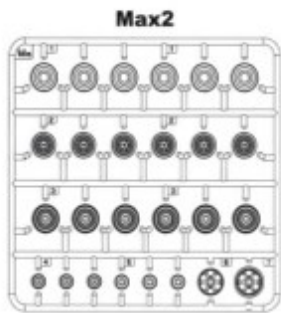

Border

PZ.KPFW.IV/70(A) FINAL

德国四号歼击车L70 阿尔凯特工厂 最后期型 ドイツIV号駆逐戦車/70 (A)最終型

Designed by
T-Rex Studio
in China

1/35
SCALE
BT-026

- ◆ NEW LATE-TYPE TRACKS
- ◆ INCLUDES WATER BUCKETS,
T-34 TRACKS, JERRY CANS AND OTHER MOUNTS.
- ◆ NEW METAL MESH SIDE SKIRTS.
- ◆ PE PARTS INCLUDED.
- ◆ 3 SCHEMES OF PAINTING.
- ◆ NEW STEEL ROAD WHEELS.
- ◆ METAL GUN BARREL INCLUDED.

● READY TO ASSEMBLE PRECISION MODEL KIT ● MODELING SKILLS HELPFUL IF UNDER 14 YEARS OF AGE ● MODEL MAY VARY FROM IMAGE ON BOX ● CEMENT AND PAINT NOT INCLUDED

5**6****MAKE 2**

7

8

9

10

Bend
折弯

P16

12

打开状态 open

?

Optional P
可选零件

关闭状态 close

11

MAKE 2

A PART