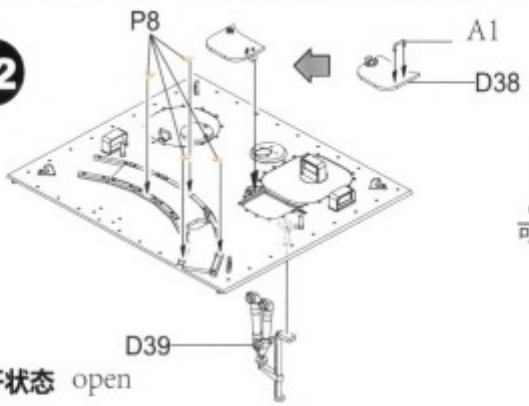

● READY TO ASSEMBLE PRECISION MODEL KIT ● MODELING SKILLS HELPFUL IF UNDER 14 YEARS OF AGE ● MODEL MAY VARY FROM IMAGE ON BOX ● CEMENT AND PAINT NOT INCLUDED

5**6****MAKE 2**

7

8

9

10

Bend
折弯

P16

12

打开状态 open

?

Optional P
可选零件

关闭状态 close

11

MAKE 2

A PART