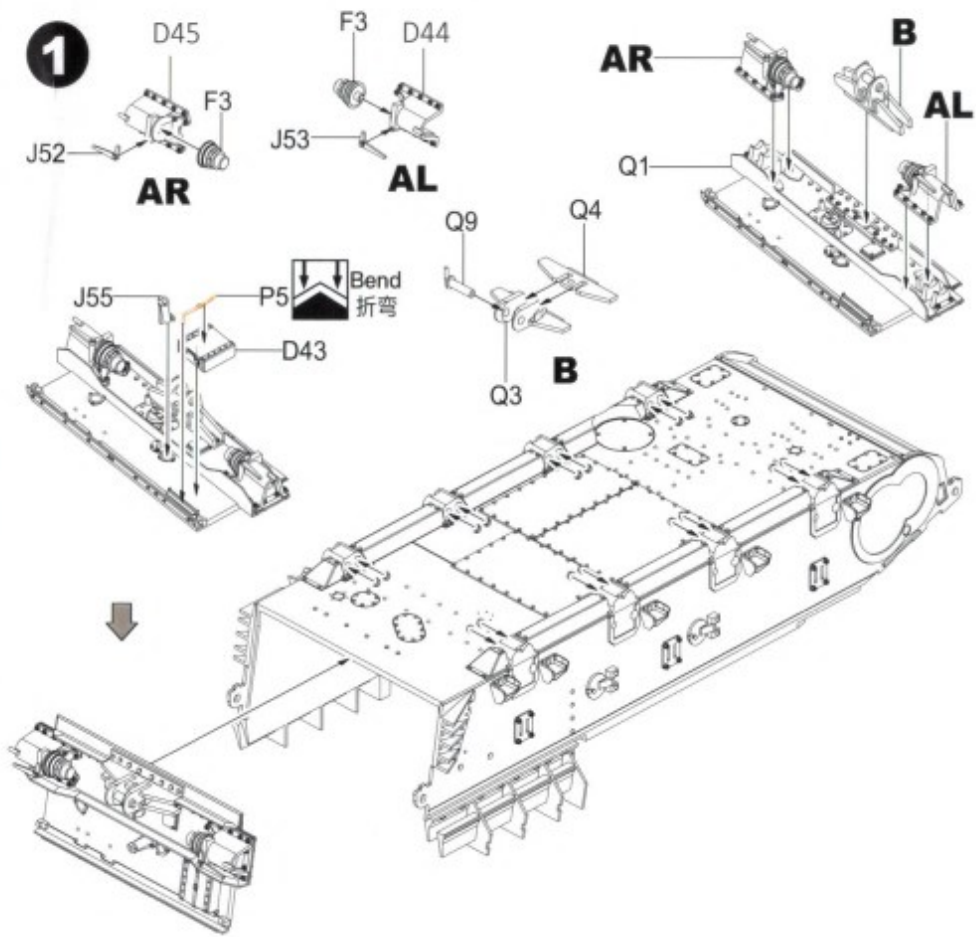

Border

PZ.KPFW.IV/70(A) FINAL

德国四号歼击车L70 阿尔凯特工厂 最后期型 ドイツIV号駆逐戦車/70 (A)最終型

Designed by
T-Rex Studio
in China

1/35
SCALE
BT-026

- ◆ NEW LATE-TYPE TRACKS
- ◆ INCLUDES WATER BUCKETS,
T-34 TRACKS, JERRY CANS AND OTHER MOUNTS.
- ◆ NEW METAL MESH SIDE SKIRTS.
- ◆ PE PARTS INCLUDED.
- ◆ 3 SCHEMES OF PAINTING.
- ◆ NEW STEEL ROAD WHEELS.
- ◆ METAL GUN BARREL INCLUDED.

● READY TO ASSEMBLE PRECISION MODEL KIT ● MODELING SKILLS HELPFUL IF UNDER 14 YEARS OF AGE ● MODEL MAY VARY FROM IMAGE ON BOX ● CEMENT AND PAINT NOT INCLUDED

5**6****MAKE 2**

7

8

9

10

Bend
折弯

P16

12

打开状态 open

?

Optional P
可选零件

关闭状态 close

11

MAKE 2

A PART