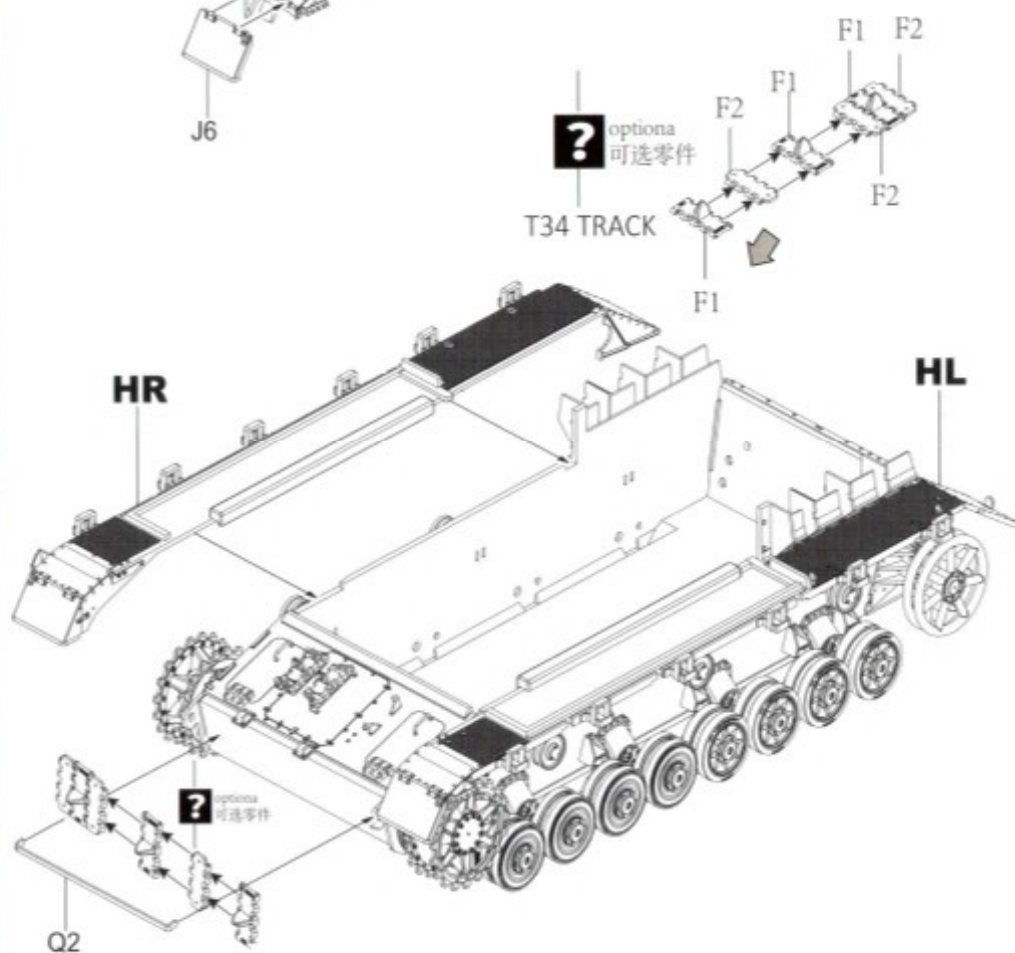

Border

PZ.KPFW.IV/70(A) FINAL

德国四号歼击车L70 阿尔凯特工厂 最后期型 ドイツIV号駆逐戦車/70 (A)最終型

Designed by
T-Rex Studio
in China

1/35
SCALE
BT-026

- ◆ NEW LATE-TYPE TRACKS
- ◆ INCLUDES WATER BUCKETS,
T-34 TRACKS, JERRY CANS AND OTHER MOUNTS.
- ◆ NEW METAL MESH SIDE SKIRTS.
- ◆ PE PARTS INCLUDED.
- ◆ 3 SCHEMES OF PAINTING.
- ◆ NEW STEEL ROAD WHEELS.
- ◆ METAL GUN BARREL INCLUDED.

● READY TO ASSEMBLE PRECISION MODEL KIT ● MODELING SKILLS HELPFUL IF UNDER 14 YEARS OF AGE ● MODEL MAY VARY FROM IMAGE ON BOX ● CEMENT AND PAINT NOT INCLUDED

5**6****MAKE 2**

7

8

9

10

Bend
折弯

P16