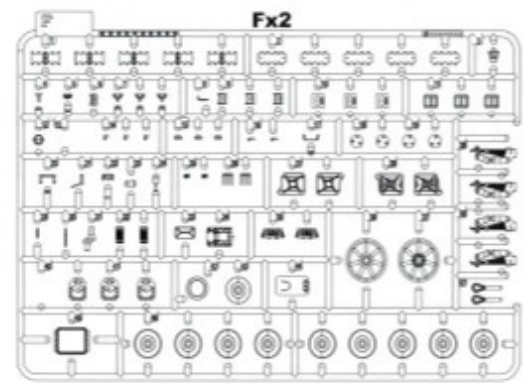

Border

PZ.KPFW.IV/70(A) FINAL

德国四号歼击车L70 阿尔凯特工厂 最后期型 ドイツIV号駆逐戦車/70 (A)最終型

Designed by
T-Rex Studio
in China

1/35
SCALE
BT-026

- ◆ NEW LATE-TYPE TRACKS
- ◆ INCLUDES WATER BUCKETS,
T-34 TRACKS, JERRY CANS AND OTHER MOUNTS.
- ◆ NEW METAL MESH SIDE SKIRTS.
- ◆ PE PARTS INCLUDED.
- ◆ 3 SCHEMES OF PAINTING.
- ◆ NEW STEEL ROAD WHEELS.
- ◆ METAL GUN BARREL INCLUDED.

● READY TO ASSEMBLE PRECISION MODEL KIT ● MODELING SKILLS HELPFUL IF UNDER 14 YEARS OF AGE ● MODEL MAY VARY FROM IMAGE ON BOX ● CEMENT AND PAINT NOT INCLUDED

5**6****MAKE 2**

7

8

9

10

Bend
折弯

P16

12

打开状态 open

?

Optional P
可选零件

关闭状态 close

11

MAKE 2

A PART