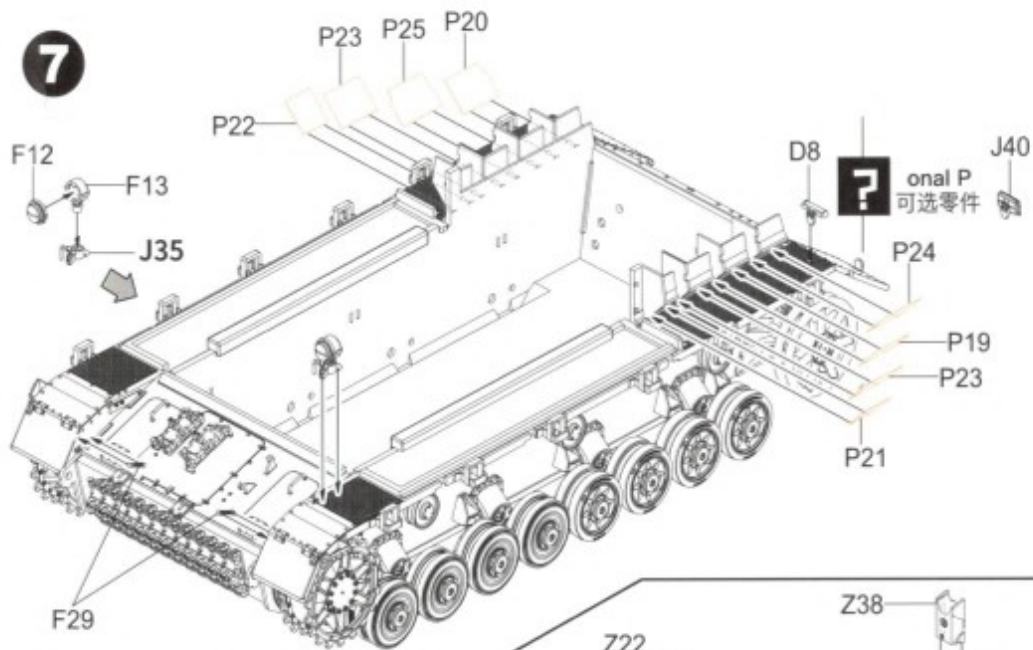

Border

PZ.KPFW.IV/70(A) FINAL

德国四号歼击车L70 阿尔凯特工厂 最后期型 ドイツIV号駆逐戦車/70 (A)最終型

Designed by
T-Rex Studio
in China

1/35
SCALE
BT-026

- ◆ NEW LATE-TYPE TRACKS
- ◆ INCLUDES WATER BUCKETS,
T-34 TRACKS, JERRY CANS AND OTHER MOUNTS.
- ◆ NEW METAL MESH SIDE SKIRTS.
- ◆ PE PARTS INCLUDED.
- ◆ 3 SCHEMES OF PAINTING.
- ◆ NEW STEEL ROAD WHEELS.
- ◆ METAL GUN BARREL INCLUDED.

● READY TO ASSEMBLE PRECISION MODEL KIT ● MODELING SKILLS HELPFUL IF UNDER 14 YEARS OF AGE ● MODEL MAY VARY FROM IMAGE ON BOX ● CEMENT AND PAINT NOT INCLUDED

5**6****MAKE 2**

7

8

9

10

Bend
折弯

P16