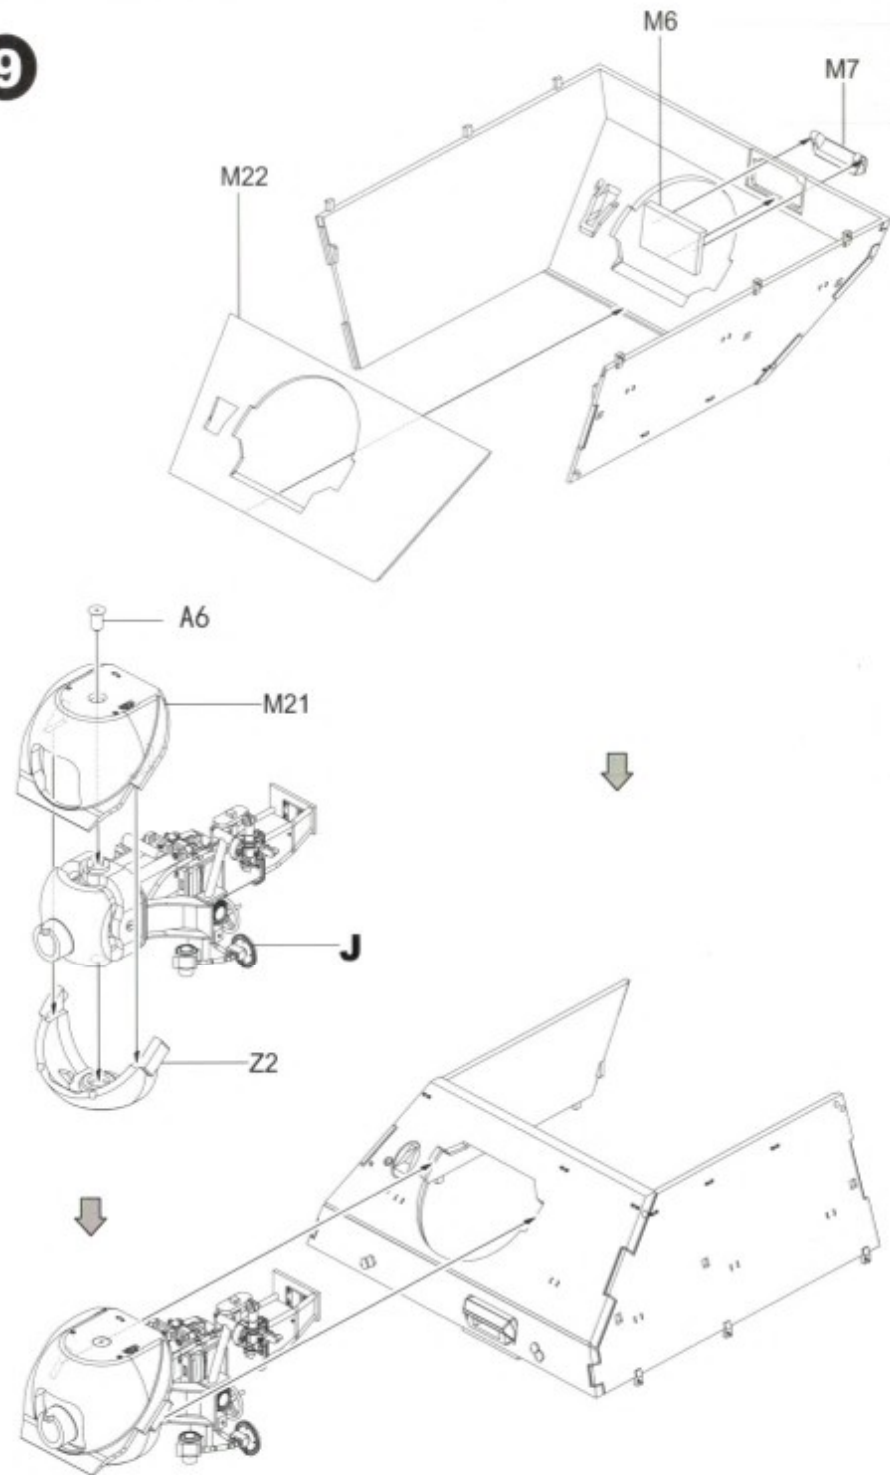

Border

PZ.KPFW.IV/70(A) FINAL

德国四号歼击车L70 阿尔凯特工厂 最后期型 ドイツIV号駆逐戦車/70 (A)最終型

Designed by
T-Rex Studio
in China

1/35
SCALE
BT-026

- ◆ NEW LATE-TYPE TRACKS
- ◆ INCLUDES WATER BUCKETS,
T-34 TRACKS, JERRY CANS AND OTHER MOUNTS.
- ◆ NEW METAL MESH SIDE SKIRTS.
- ◆ PE PARTS INCLUDED.
- ◆ 3 SCHEMES OF PAINTING.
- ◆ NEW STEEL ROAD WHEELS.
- ◆ METAL GUN BARREL INCLUDED.

● READY TO ASSEMBLE PRECISION MODEL KIT ● MODELING SKILLS HELPFUL IF UNDER 14 YEARS OF AGE ● MODEL MAY VARY FROM IMAGE ON BOX ● CEMENT AND PAINT NOT INCLUDED

5**6****MAKE 2**

7

8

9

10

Bend
折弯

P16