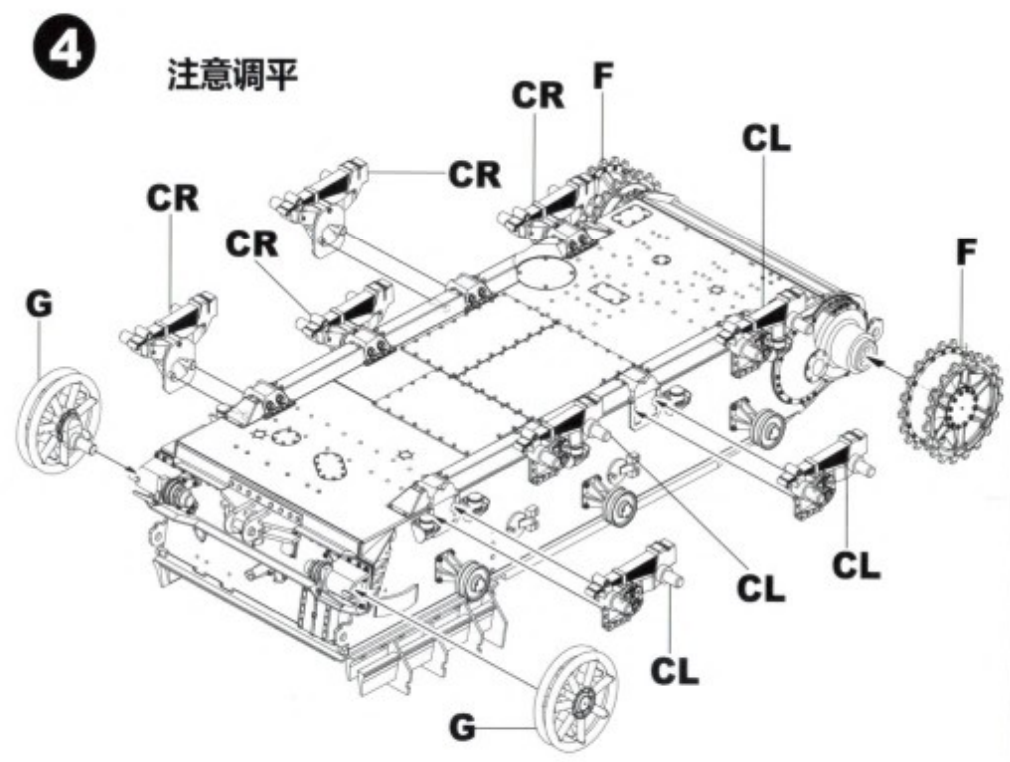

Border

PZ.KPFW.IV/70(A) FINAL

德国四号歼击车L70 阿尔凯特工厂 最后期型 ドイツIV号駆逐戦車/70 (A)最終型

Designed by
T-Rex Studio
in China

1/35
SCALE
BT-026

- ◆ NEW LATE-TYPE TRACKS
- ◆ INCLUDES WATER BUCKETS,
T-34 TRACKS, JERRY CANS AND OTHER MOUNTS.
- ◆ NEW METAL MESH SIDE SKIRTS.
- ◆ PE PARTS INCLUDED.
- ◆ 3 SCHEMES OF PAINTING.
- ◆ NEW STEEL ROAD WHEELS.
- ◆ METAL GUN BARREL INCLUDED.

● READY TO ASSEMBLE PRECISION MODEL KIT ● MODELING SKILLS HELPFUL IF UNDER 14 YEARS OF AGE ● MODEL MAY VARY FROM IMAGE ON BOX ● CEMENT AND PAINT NOT INCLUDED

5**6****MAKE 2**

7

8

9

10

Bend
折弯

P16