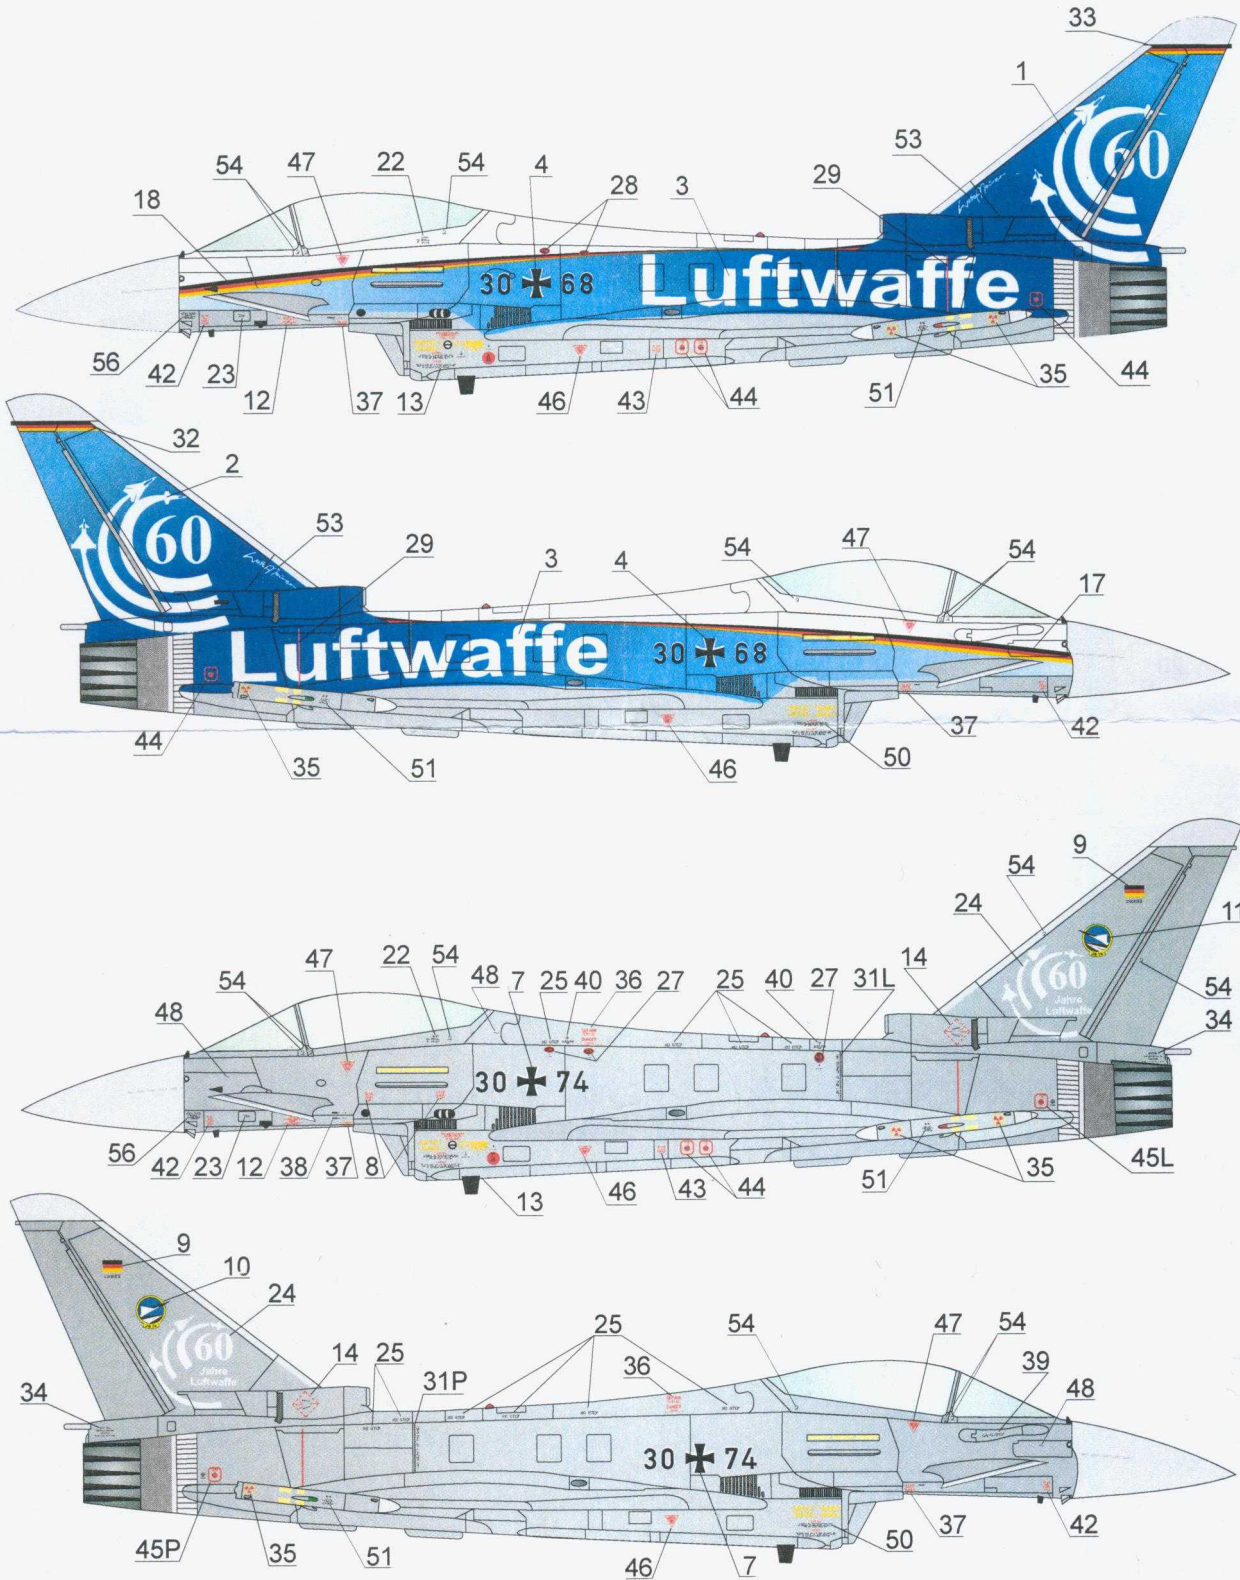

GERMANY AIR FORCE

EF 2000 FROM TLG 74 AFB NEUBURG

ANNIVERSARY PAINTINGS 60 YEARS LUFTWAFFE

GERMANY AIR FORCE

EF 2000 FROM TLG 74 AFB NEUBURG

ANNIVERSARY PAINTINGS 60 YEARS LUFTWAFFE

FPHU MM
UL. LOTNICZA 13/2
78-100 KOŁOBRZEG
POLAND
TEL: +48-507-024-077
WWW.MODELMAKER.COM.PL