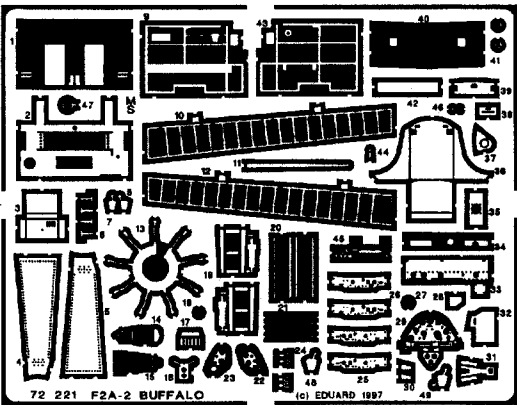

U.S. NAVY BUFFALO F2A2

1/72 scale detail set for HASEGAWA kit

72 221

-  OPPOSITE SIDE
-  REMOVE
-  BEND
-  REPLACE
-  GRIND

COCKPIT

COCKPIT

FLOOR

PILOT'S SEAT

ASSEMBLED PILOT'S ROOM

ENGINE

VARIOUS PARTS INSTALLATION