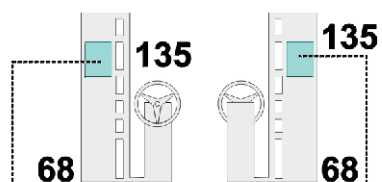

eduard
Express Mask

XF 004

JU 52/3m

FOR PRO MODELER 1/48 KIT

eduard
Express Mask

XF 004