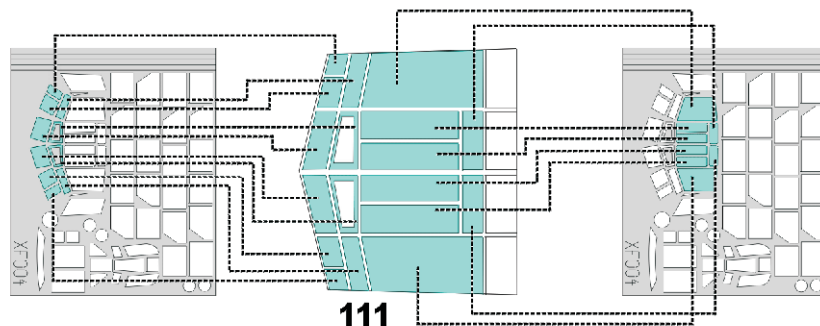

eduard
Express Mask

XF 004

JU 52/3m

FOR PRO MODELER 1/48 KIT

eduard
Express Mask

XF 004