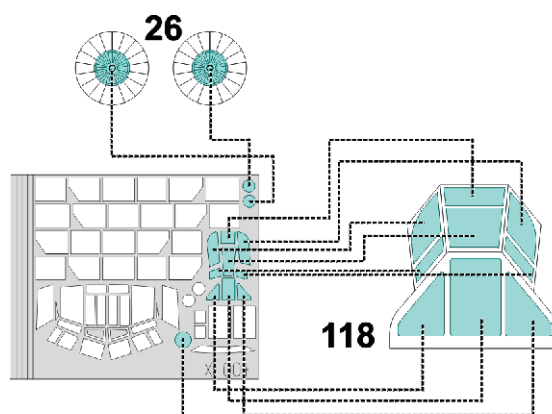

eduard
Express Mask

XF 004

JU 52/3m

FOR PRO MODELER 1/48 KIT

eduard
Express Mask

XF 004