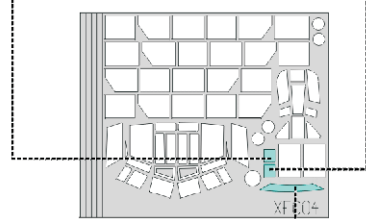

eduard
Express Mask

XF 004

JU 52/3m

FOR PRO MODELER 1/48 KIT

eduard
Express Mask

XF 004