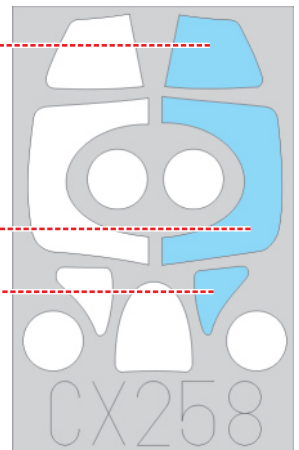

eduard
MASK

CX 258

Mig-15 1/72

The die-cut mask for accurate canopy frame painting of the *Airfix* scale 1/72 KIT

35C

2x

36C

2x

52D

LIQUID MASK

52D