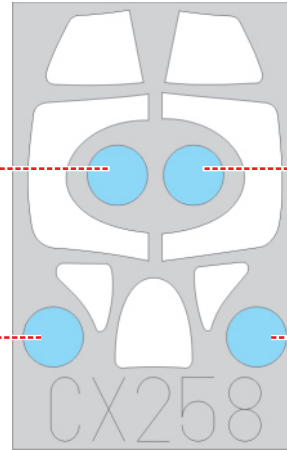

eduard
MASK

CX 258

Mig-15 1/72

The die-cut mask for accurate canopy frame painting of the *Airfix* scale 1/72 KIT

35C

2x

36C

2x

52D

LIQUID MASK

52D