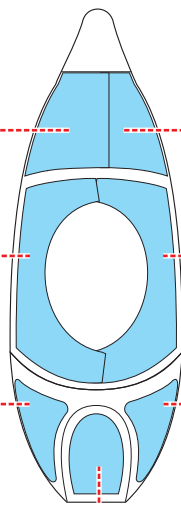

eduard
MASK

CX 258

Mig-15 1/72

The die-cut mask for accurate canopy frame painting of the *Airfix* scale 1/72 KIT

35C

2x

36C

2x

52D

LIQUID MASK

52D