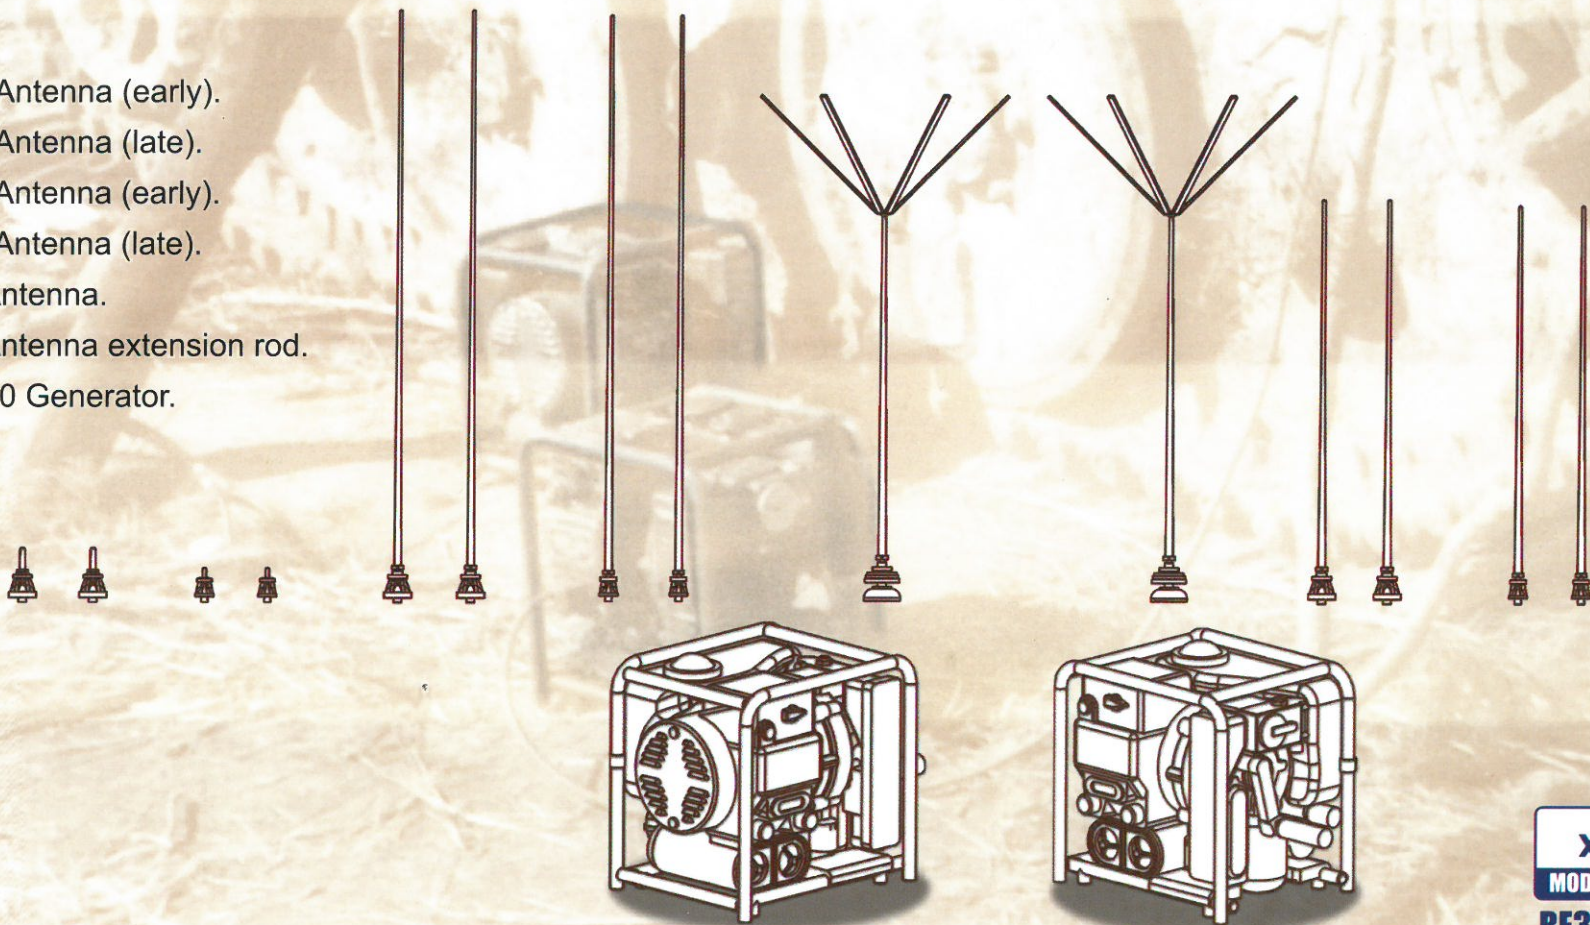

1/35 WWII German GG400 Generator + Antenna Set

德軍發電機及天線組 (2套入)

- 1.4M Antenna (early).
- 1.4M Antenna (late).
- 2.0M Antenna (early).
- 2.0M Antenna (late).
- Star Antenna.
- Star Antenna extension rod.
- GG400 Generator.

x2
MODEL KITS
RE30014

GG400 Generator

GG400发电机

STAR ANTENNA

星形天线