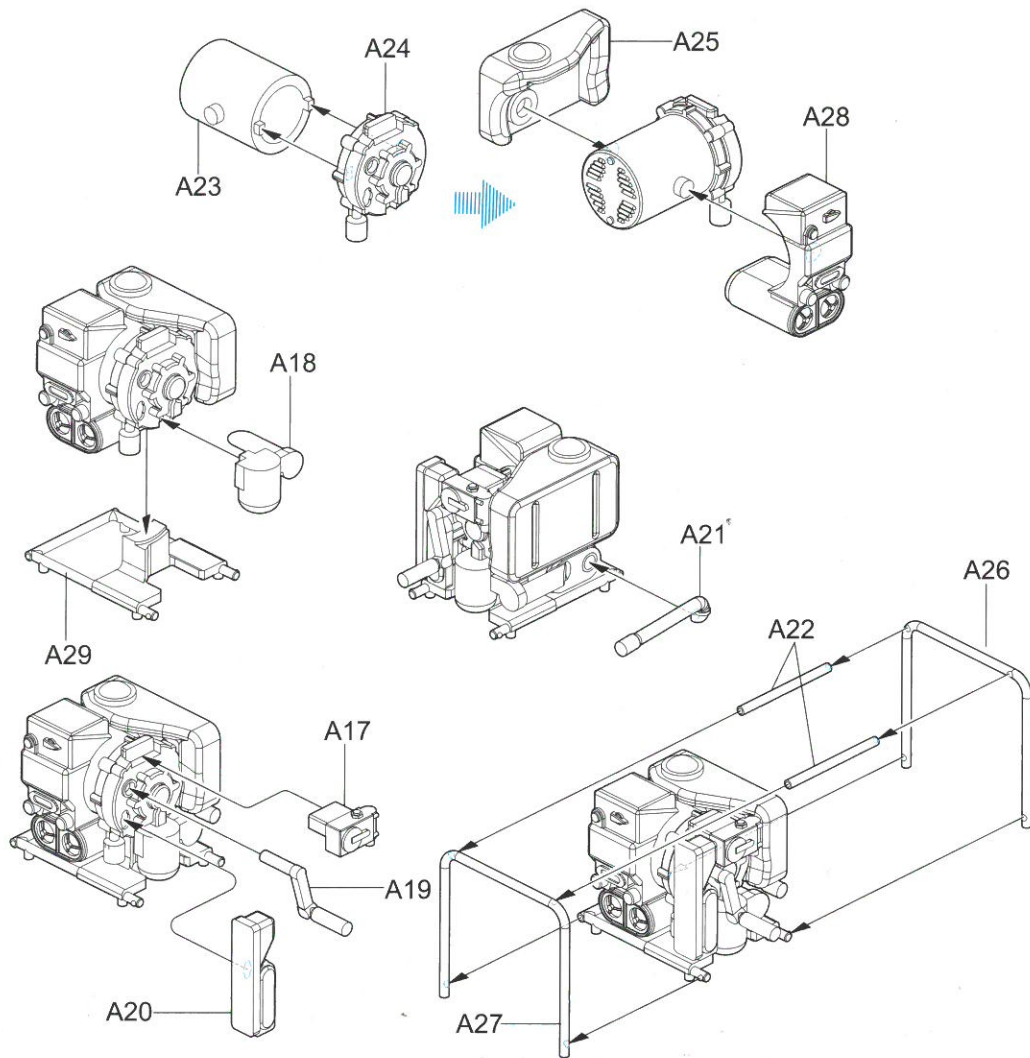

1/35 WWII German GG400 Generator + Antenna Set

德軍發電機及天線組 (2套入)

- 1.4M Antenna (early).
- 1.4M Antenna (late).
- 2.0M Antenna (early).
- 2.0M Antenna (late).
- Star Antenna.
- Star Antenna extension rod.
- GG400 Generator.

x2
MODEL KITS
RE30014

GG400 Generator

GG400发电机

STAR ANTENNA

星形天线