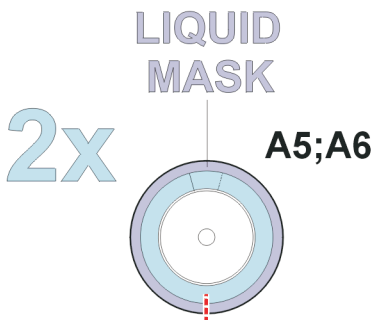

eduard
Express Mask

XS 077

F-15E Strike Eagle

The die-cut mask for accurate canopy frame painting of the
Academy 1/72 KIT

**RUBBER
COLOR**

4.)

F1

F2

5.)

REMOVE MASK

6.)

F2

7.)

F1

F2

**LIQUID
MASK**