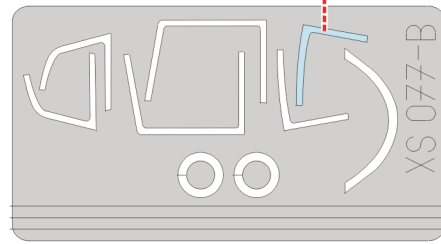

eduard
Express Mask

XS 077

F-15E Strike Eagle

The die-cut mask for accurate canopy frame painting of the
Academy 1/72 KIT

**RUBBER
COLOR**

4.)

F1

F2

5.)

REMOVE MASK

6.)

F2

7.)

F1

F2

**LIQUID
MASK**