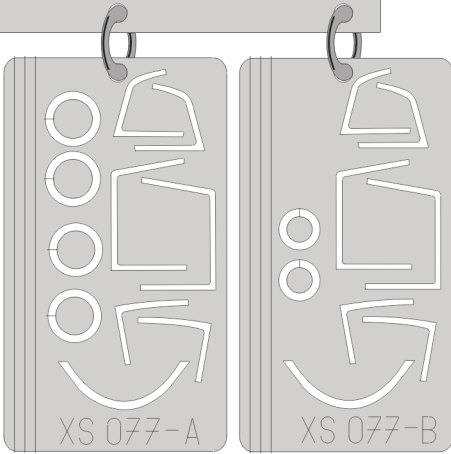

eduard
Express Mask

XS 077

F-15E Strike Eagle

The die-cut mask for accurate canopy frame painting of the
Academy 1/72 KIT

**RUBBER
COLOR**

4.)

F1

F2

5.)

REMOVE MASK

6.)

F2

7.)

F1

F2

**LIQUID
MASK**