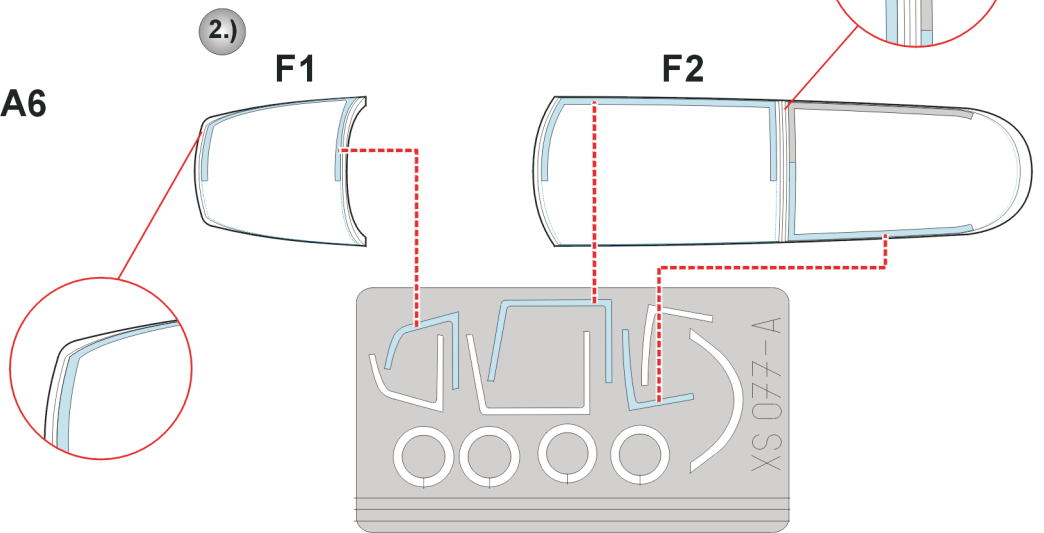

eduard
Express Mask

XS 077

F-15E Strike Eagle

The die-cut mask for accurate canopy frame painting of the
Academy 1/72 KIT

**RUBBER
COLOR**

4.)

F1

F2

5.)

REMOVE MASK

6.)

F2

7.)

F1

F2

**LIQUID
MASK**