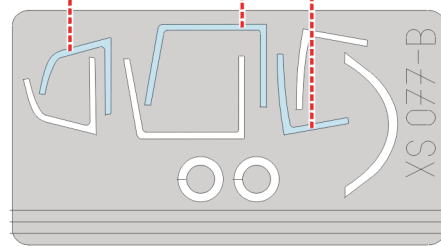

eduard
Express Mask

XS 077

F-15E Strike Eagle

The die-cut mask for accurate canopy frame painting of the
Academy 1/72 KIT

**RUBBER
COLOR**

4.)

F1

F2

5.)

REMOVE MASK

6.)

F2

7.)

F1

F2

**LIQUID
MASK**