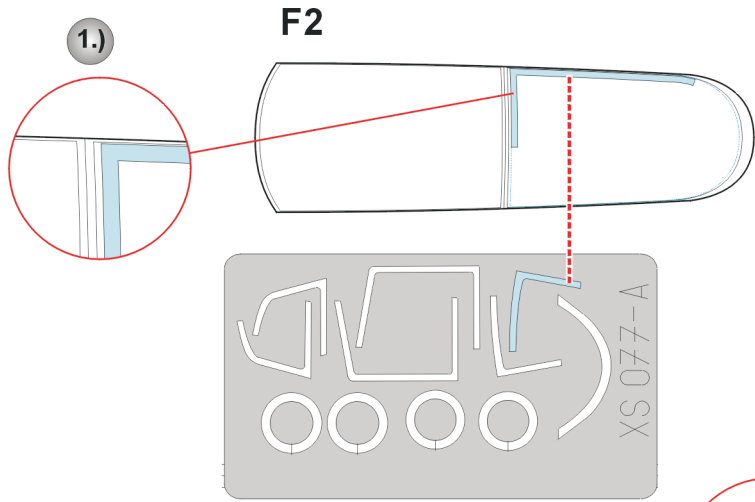

eduard
Express Mask

XS 077

F-15E Strike Eagle

The die-cut mask for accurate canopy frame painting of the
Academy 1/72 KIT

**RUBBER
COLOR**

4.)

F1

F2