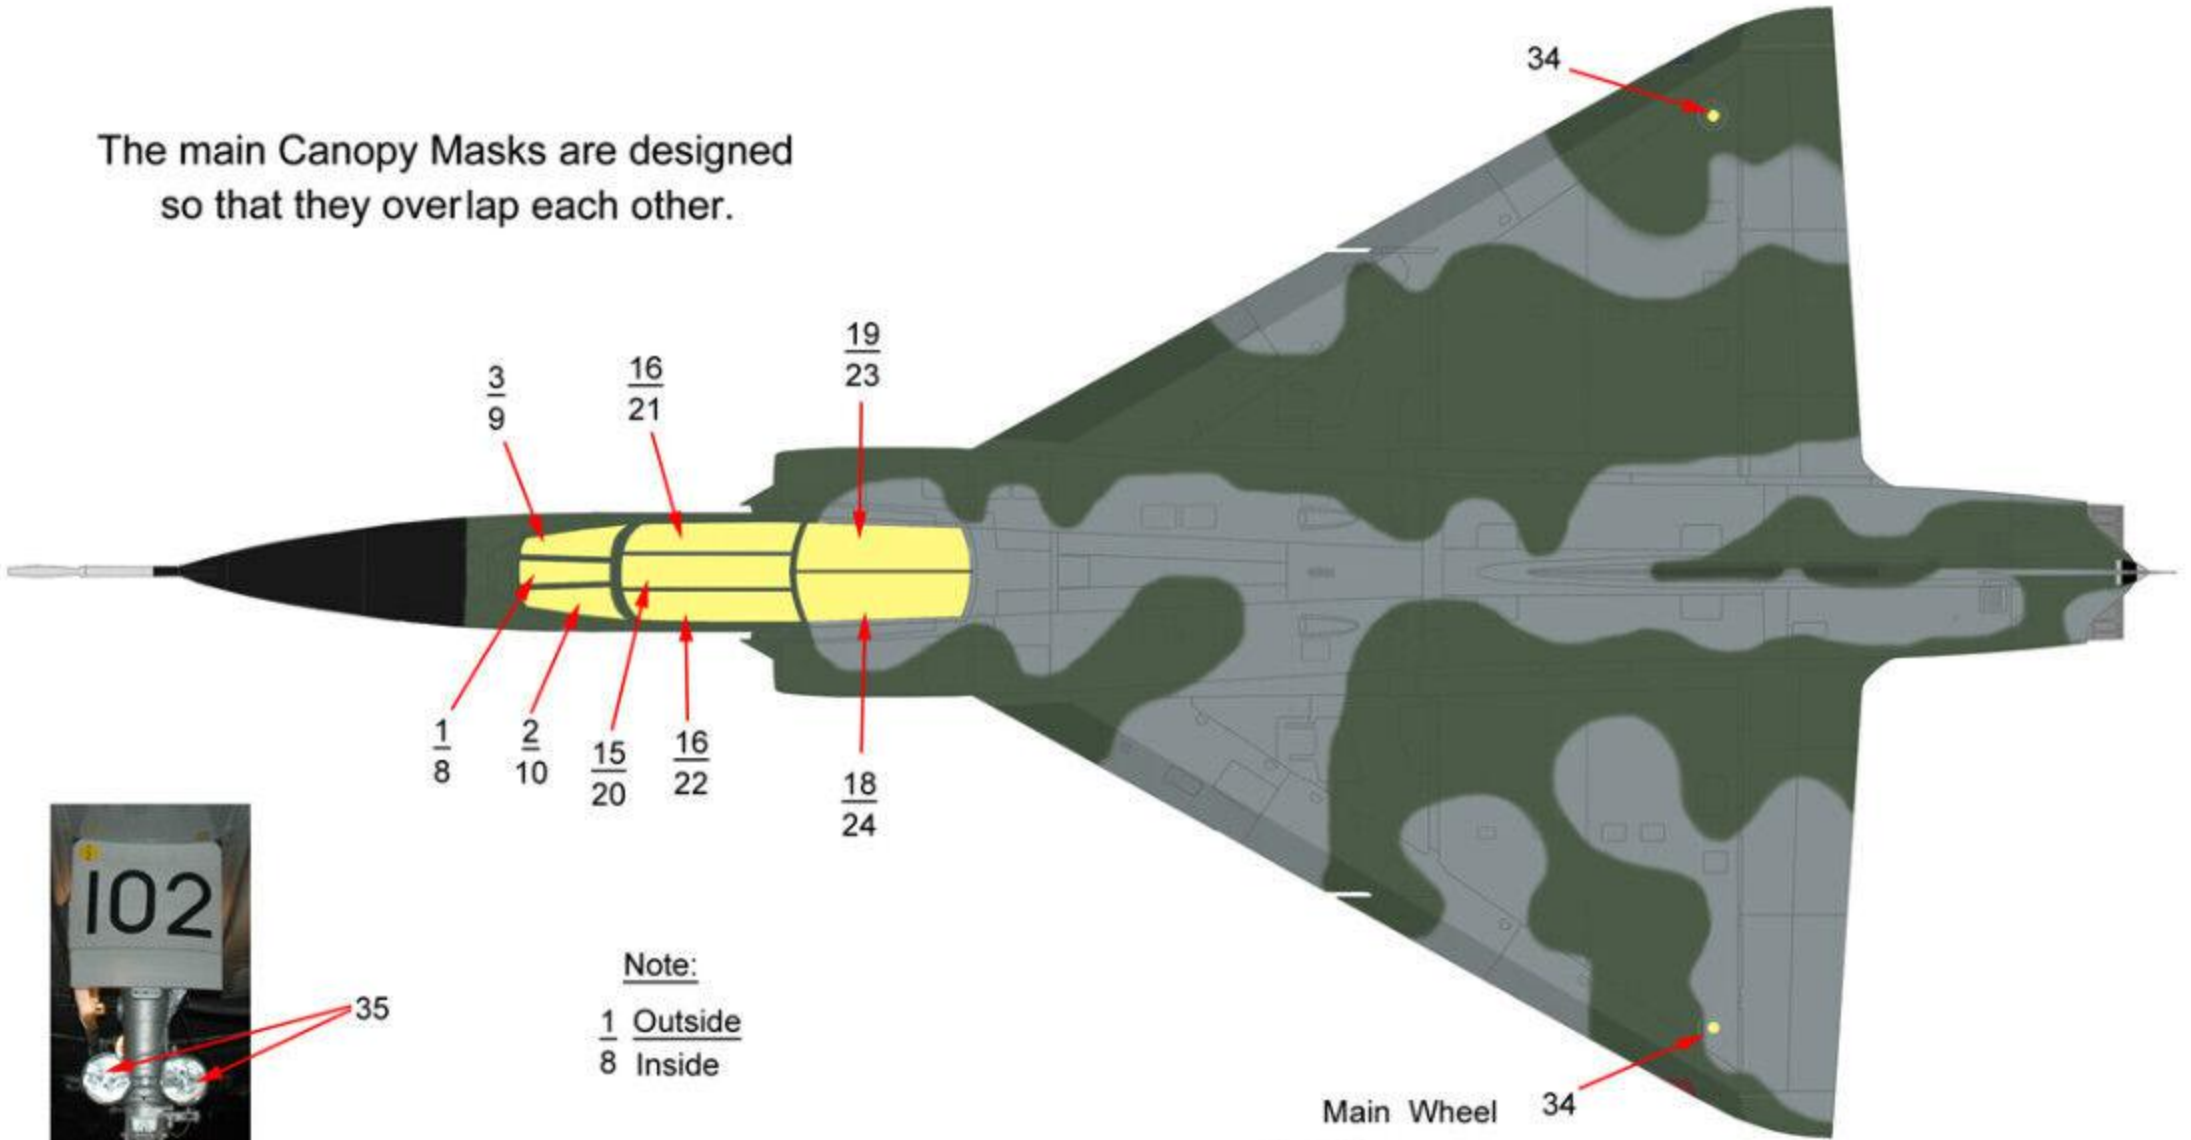

RAAF Mirage IIIO/D Paint Masks

for Kinetic Kit

The main Canopy Masks are designed so that they overlap each other.

Note:
1 Outside
8 Inside

RAAF Mirage III O/D Paint Masks

for Kinetic Kit

The main Canopy Masks are designed so that they overlap each other.

Note:
1 Outside
8 Inside