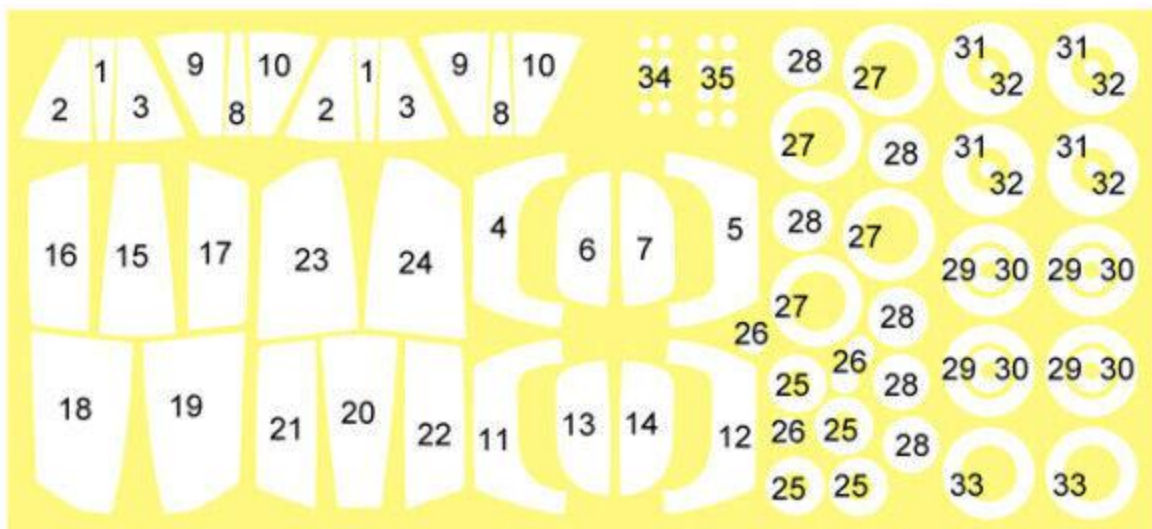

RAAF Mirage IIIO/D Paint Masks

for Kinetic Kit

The main Canopy Masks are designed so that they overlap each other.

Note:
1 Outside
8 Inside

RAAF Mirage III O/D Paint Masks

for Kinetic Kit

The main Canopy Masks are designed so that they overlap each other.

Note:
1 Outside
8 Inside