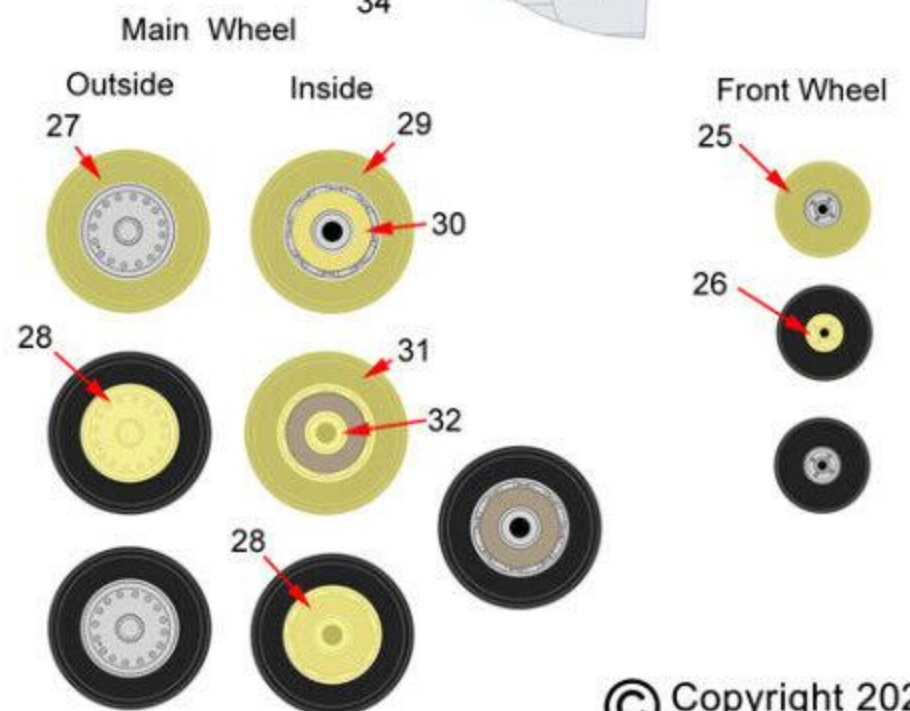

RAAF Mirage IIIO/D Paint Masks

for Kinetic Kit

The main Canopy Masks are designed so that they overlap each other.

Note:
1 Outside
8 Inside

RAAF Mirage III O/D Paint Masks

for Kinetic Kit

The main Canopy Masks are designed so that they overlap each other.

Note:
1 Outside
8 Inside