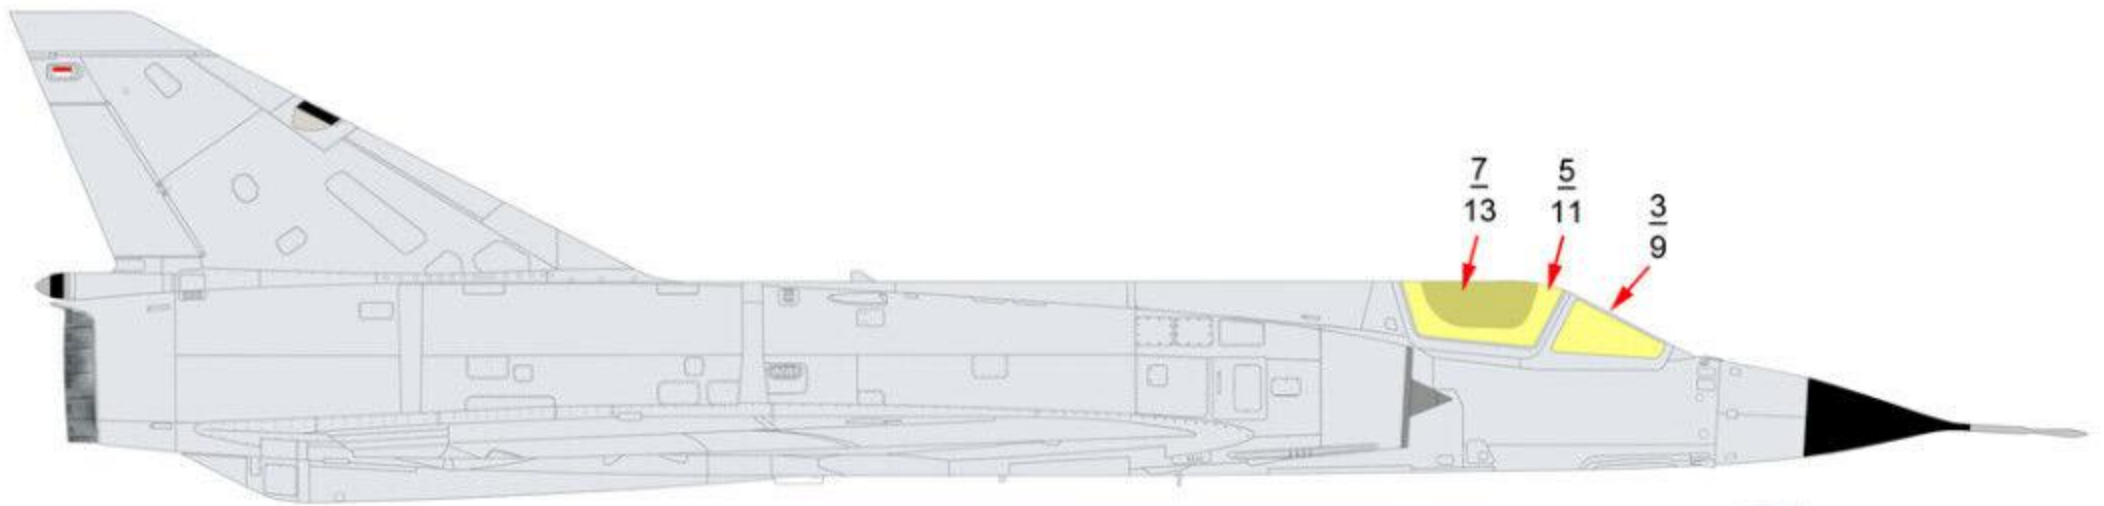

RAAF Mirage IIIO/D Paint Masks

for Kinetic Kit

The main Canopy Masks are designed so that they overlap each other.

Note:
1 Outside
8 Inside

RAAF Mirage III O/D Paint Masks

for Kinetic Kit

The main Canopy Masks are designed so that they overlap each other.

Note:
1 Outside
8 Inside