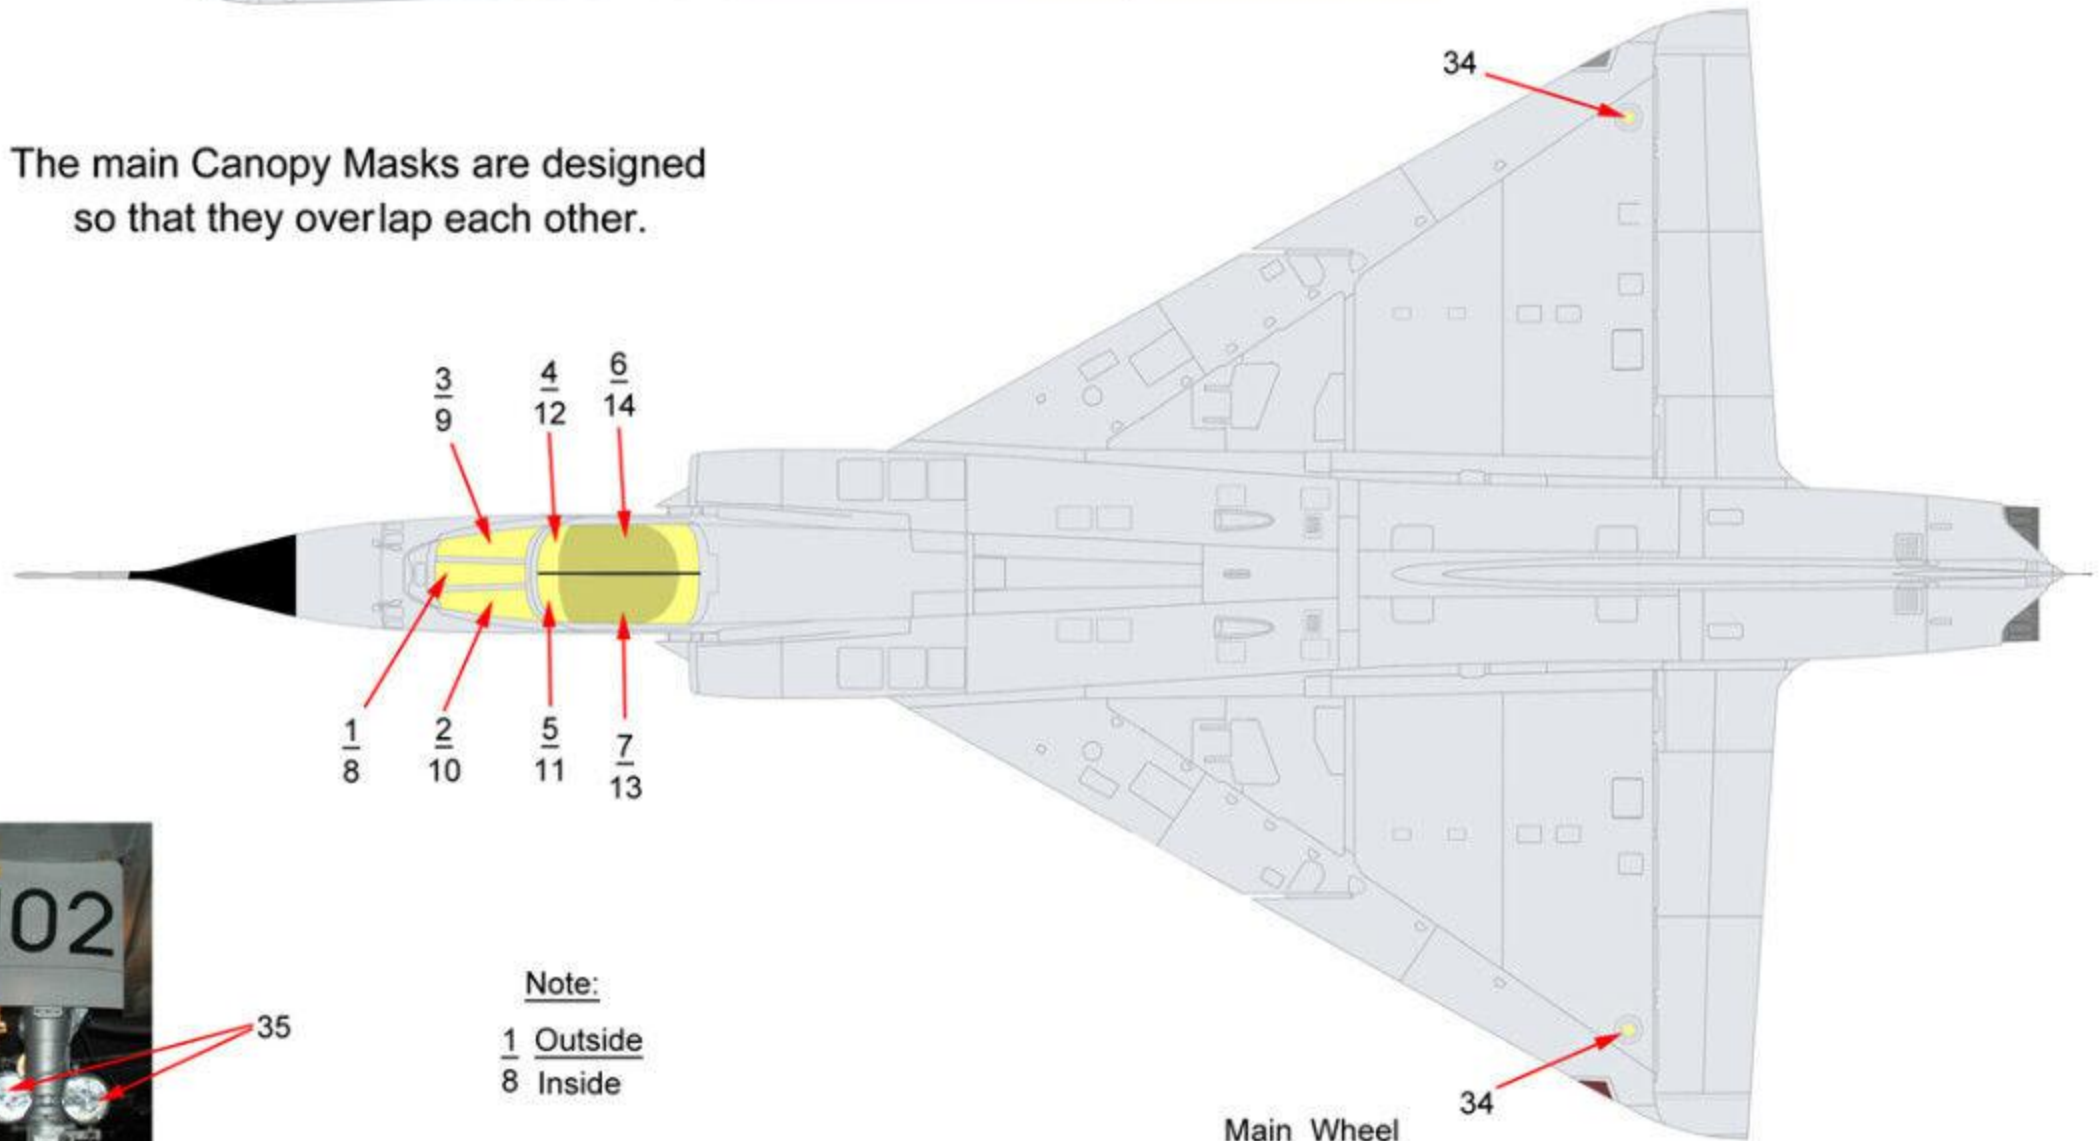

RAAF Mirage IIIO/D Paint Masks

for Kinetic Kit

The main Canopy Masks are designed so that they overlap each other.

Note:
1 Outside
8 Inside

RAAF Mirage III O/D Paint Masks

for Kinetic Kit

The main Canopy Masks are designed so that they overlap each other.

Note:
1 Outside
8 Inside