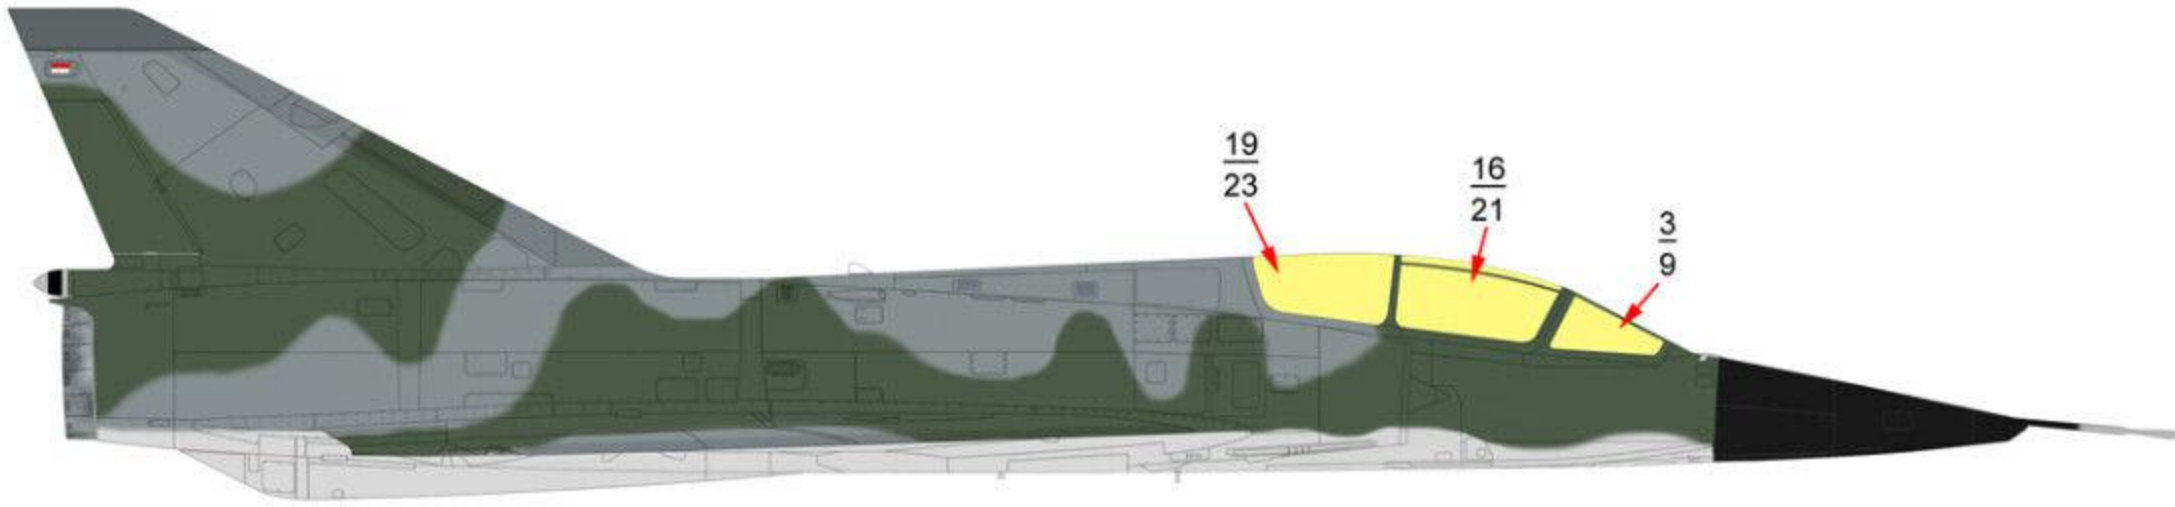

RAAF Mirage IIIO/D Paint Masks

for Kinetic Kit

The main Canopy Masks are designed so that they overlap each other.

Note:
1 Outside
8 Inside

RAAF Mirage III O/D Paint Masks

for Kinetic Kit

The main Canopy Masks are designed so that they overlap each other.

Note:
1 Outside
8 Inside