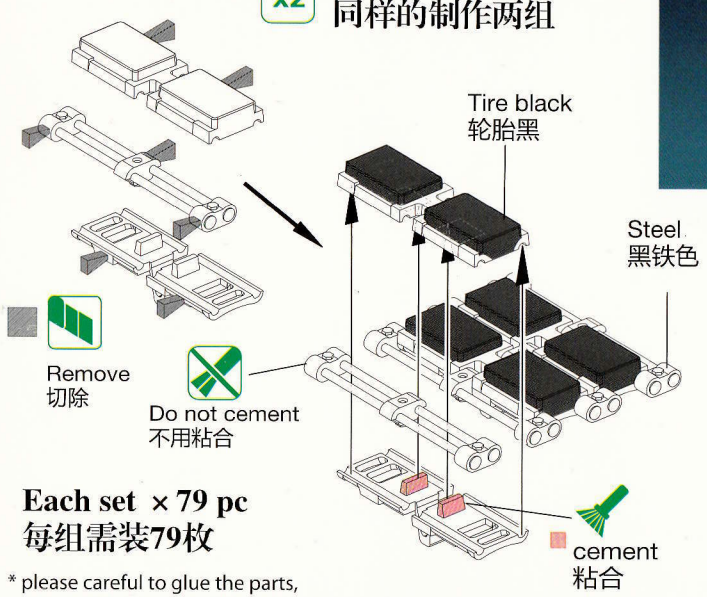

ASSEMBLY GUIDE 组装说明:

x2 2 sets needed
同样的制作两组

Each set × 79 pc
每组需装79枚

* please careful to glue the parts,
too much glue will influence the action of movable
请小心使用胶水,过多胶水会影响履带活动