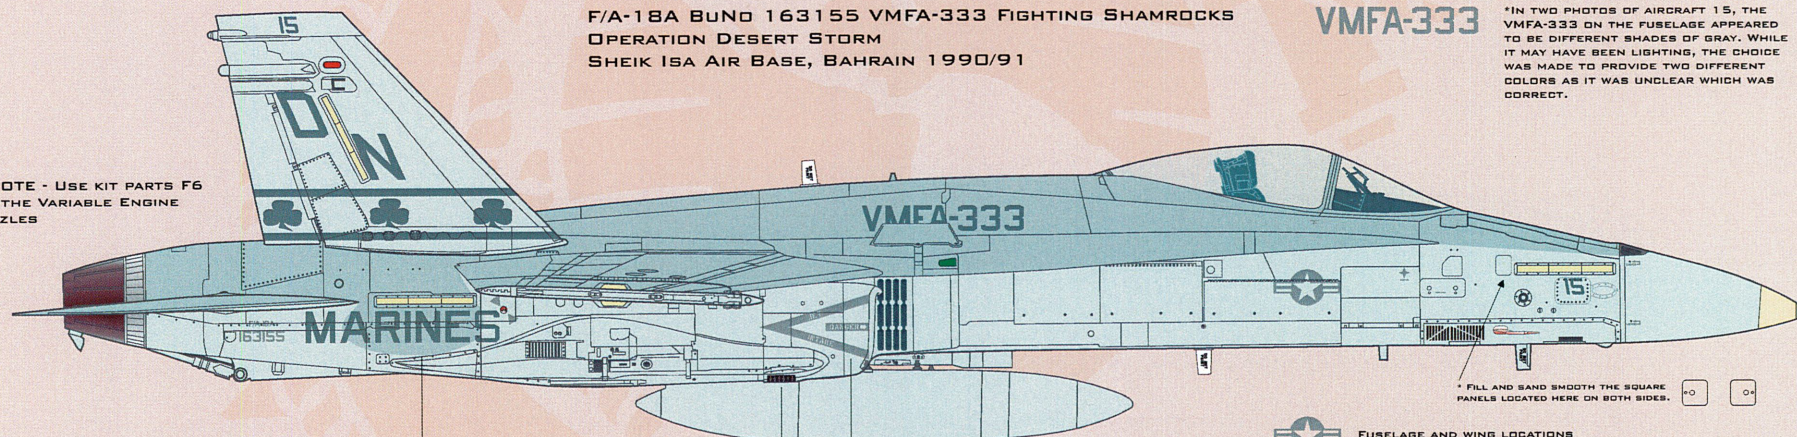

FUSELAGE AND WING LOCATIONS

* NOTE MARINES WITH THIN 'S'

MEDIUM GRAY INTAKE WARNING CHEVRON
WITH STENCIL STYLE TEXT