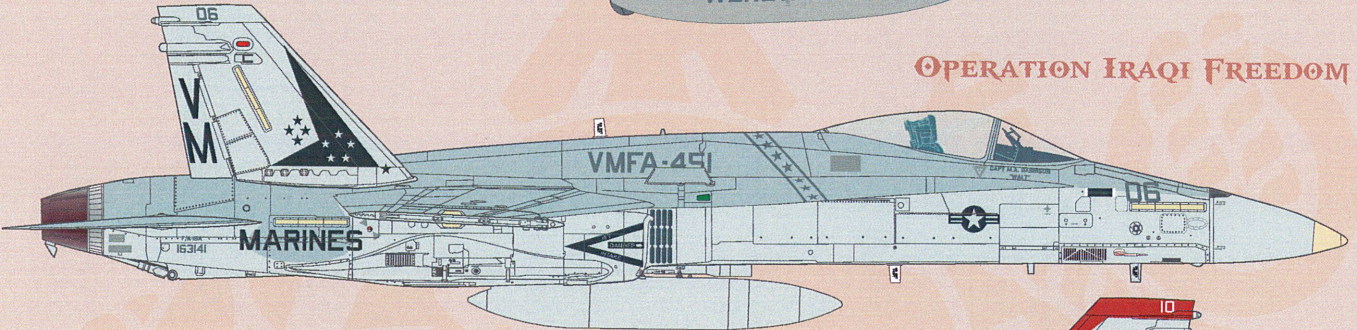

FLYING LEATHERNECKS DECALS

HORNETS SWARM

US MARINE CORPS F/A-18A/C IN COMBAT

FL 32003

OPERATION DESERT STORM

OPERATION IRAQI FREEDOM

OPERATION INHERENT RESOLVE

*NOTE : THIS AIRCRAFT HAS REINFORCEMENT PLATES ON THE PORT SIDE OF EACH VERTICAL TAIL. THEY ARE AVAILABLE IN SELF ADHESIVE VINYL, ITEM NUMBER FLV32002

** NOTE - USE KIT PARTS F5 FOR THE VARIABLE ENGINE NOZZLES

F/A-18C BUNO 164276 VMFA-122 WEREWOLVES
OPERATION IRAQI FREEDOM
AL ASAD AIR BASE, IRAQ 2008

CAPT J.P. REED "HAWLM" STARBOARD SIDE
 MAJ R. J. ALLEN "JUICY"

* FILL AND SAND SMOOTH THE SQUARE PANELS LOCATED HERE ON BOTH SIDES.

MEDIUM GRAY INTAKE WARNING CHEVRON WITH LONG ARROW IN FRONT OF DANGER

BOTH SIDES OF FUEL TANK, SLANT AFT

F/A-18A BU#0 163141 VMFA-451 WARLORDS
 OPERATION DESERT STORM
 SHEIK ISA AIR BASE, BAHRAIN 1990/91