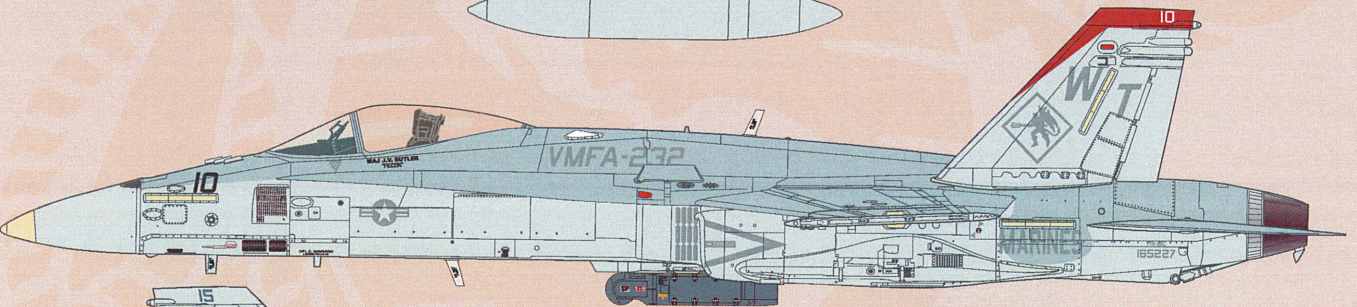

FLYING LEATHERNECKS DECALS

HORNETS SWARM

US MARINE CORPS F/A-18A/C IN COMBAT

FL 32003

OPERATION DESERT STORM

OPERATION IRAQI FREEDOM

OPERATION INHERENT RESOLVE

*NOTE : THIS AIRCRAFT HAS REINFORCEMENT PLATES ON THE PORT SIDE OF EACH VERTICAL TAIL. THEY ARE AVAILABLE IN SELF ADHESIVE VINYL, ITEM NUMBER FLV32002

** NOTE - USE KIT PARTS F5 FOR THE VARIABLE ENGINE NOZZLES

F/A-18C BUNO 164276 VMFA-122 WEREWOLVES
OPERATION IRAQI FREEDOM
AL ASAD AIR BASE, IRAQ 2008

CAPT J.P. REED "HAWLM" STARBOARD SIDE
 MAJ R. J. ALLEN "JUICY"

* FILL AND SAND SMOOTH THE SQUARE PANELS LOCATED HERE ON BOTH SIDES.

MEDIUM GRAY INTAKE WARNING CHEVRON WITH LONG ARROW IN FRONT OF DANGER

BOTH SIDES OF FUEL TANK, SLANT AFT

F/A-18A BU#0 163141 VMFA-451 WARLORDS
 OPERATION DESERT STORM
 SHEIK ISA AIR BASE, BAHRAIN 1990/91