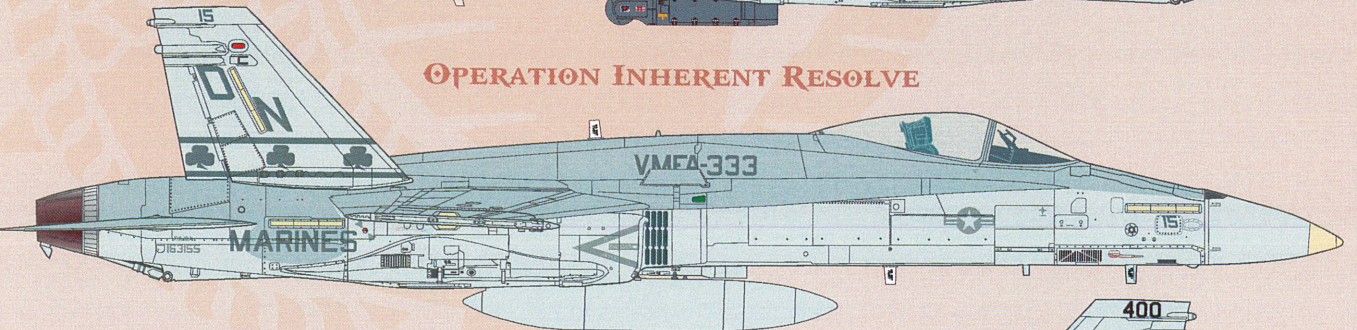

FLYING LEATHERNECKS DECALS

HORNETS SWARM

US MARINE CORPS F/A-18A/C IN COMBAT

FL 32003

OPERATION DESERT STORM

OPERATION IRAQI FREEDOM

OPERATION INHERENT RESOLVE

*NOTE : THIS AIRCRAFT HAS REINFORCEMENT PLATES ON THE PORT SIDE OF EACH VERTICAL TAIL. THEY ARE AVAILABLE IN SELF ADHESIVE VINYL, ITEM NUMBER FLV32002

** NOTE - USE KIT PARTS F5 FOR THE VARIABLE ENGINE NOZZLES

F/A-18C BUNO 164276 VMFA-122 WEREWOLVES
OPERATION IRAQI FREEDOM
AL ASAD AIR BASE, IRAQ 2008

CAPT J.P. REED "HAWLM" STARBOARD SIDE
 MAJ R. J. ALLEN "JUICY"

* FILL AND SAND SMOOTH THE SQUARE PANELS LOCATED HERE ON BOTH SIDES.

MEDIUM GRAY INTAKE WARNING CHEVRON WITH LONG ARROW IN FRONT OF DANGER

BOTH SIDES OF FUEL TANK, SLANT AFT

F/A-18A BU#0 163141 VMFA-451 WARLORDS
 OPERATION DESERT STORM
 SHEIK ISA AIR BASE, BAHRAIN 1990/91