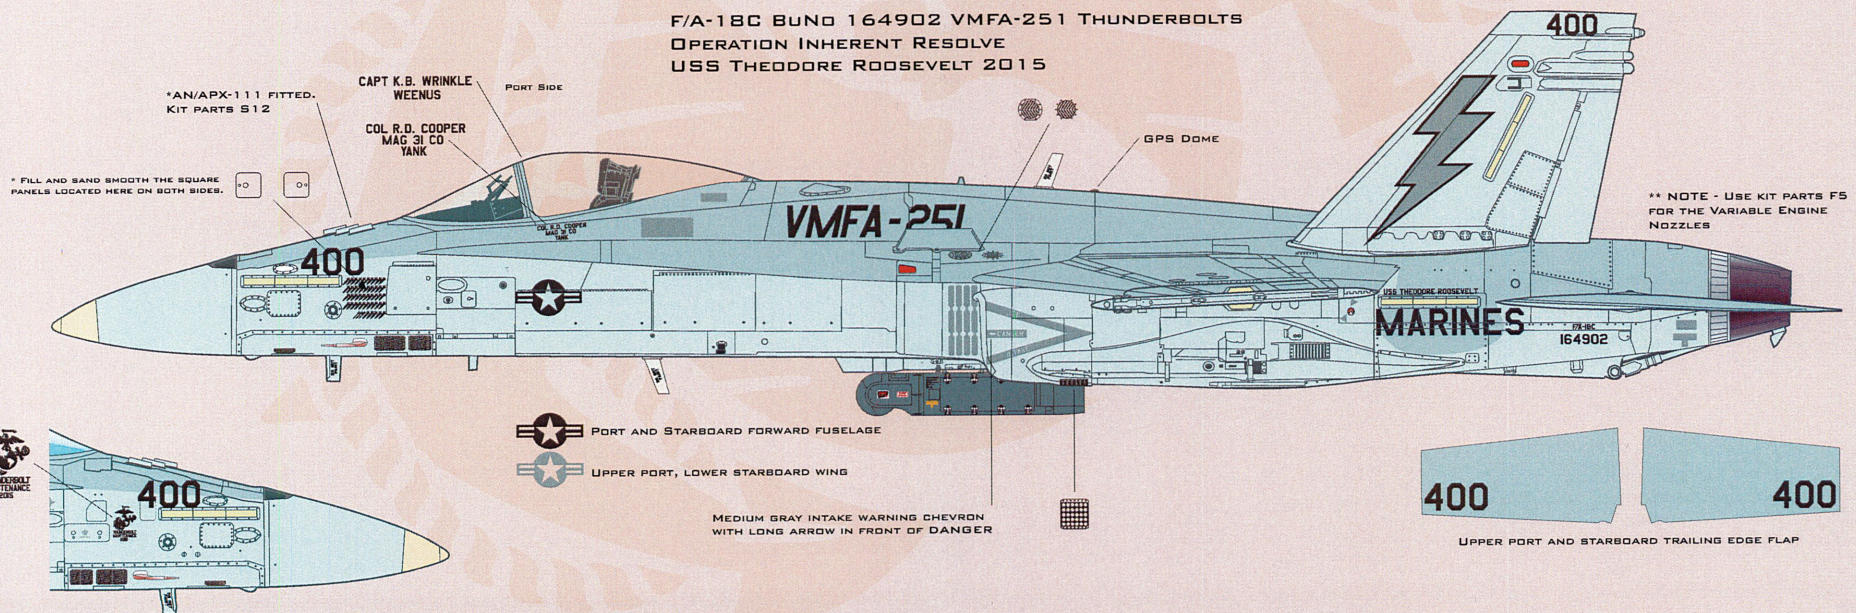

FLYING LEATHERNECKS DECALS

HORNETS SWARM

US MARINE CORPS F/A-18A/C IN COMBAT

FL 32003

OPERATION DESERT STORM

OPERATION IRAQI FREEDOM

OPERATION INHERENT RESOLVE

*NOTE : THIS AIRCRAFT HAS REINFORCEMENT PLATES ON THE PORT SIDE OF EACH VERTICAL TAIL. THEY ARE AVAILABLE IN SELF ADHESIVE VINYL, ITEM NUMBER FLV32002

** NOTE - USE KIT PARTS F5 FOR THE VARIABLE ENGINE NOZZLES

F/A-18C BUNO 164276 VMFA-122 WEREWOLVES
OPERATION IRAQI FREEDOM
AL ASAD AIR BASE, IRAQ 2008

CAPT J.P. REED "HAWLM" STARBOARD SIDE
 MAJ R. J. ALLEN "JUICY"

* FILL AND SAND SMOOTH THE SQUARE PANELS LOCATED HERE ON BOTH SIDES.

MEDIUM GRAY INTAKE WARNING CHEVRON WITH LONG ARROW IN FRONT OF DANGER

BOTH SIDES OF FUEL TANK, SLANT AFT

F/A-18A BU#0 163141 VMFA-451 WARLORDS
 OPERATION DESERT STORM
 SHEIK ISA AIR BASE, BAHRAIN 1990/91