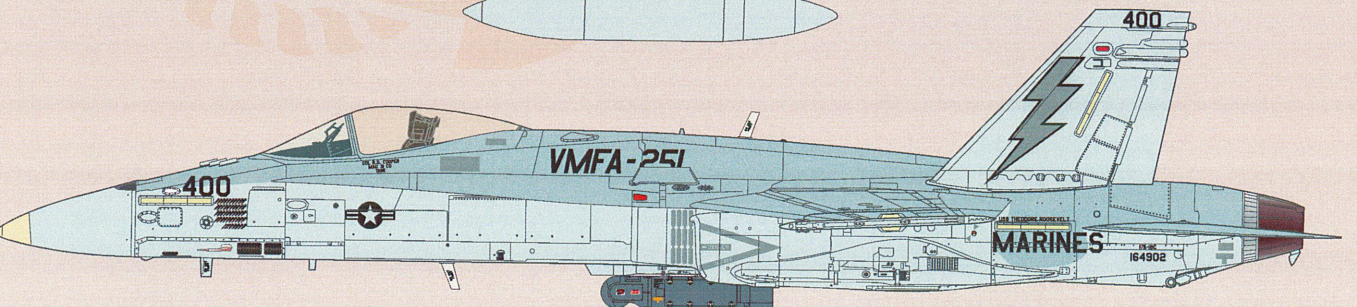

FLYING LEATHERNECKS DECALS

HORNETS SWARM

US MARINE CORPS F/A-18A/C IN COMBAT

FL 32003

OPERATION DESERT STORM

OPERATION IRAQI FREEDOM

OPERATION INHERENT RESOLVE

*NOTE : THIS AIRCRAFT HAS REINFORCEMENT PLATES ON THE PORT SIDE OF EACH VERTICAL TAIL. THEY ARE AVAILABLE IN SELF ADHESIVE VINYL, ITEM NUMBER FLV32002

** NOTE - USE KIT PARTS F5 FOR THE VARIABLE ENGINE NOZZLES

F/A-18C BUNO 164276 VMFA-122 WEREWOLVES
OPERATION IRAQI FREEDOM
AL ASAD AIR BASE, IRAQ 2008

CAPT J.P. REED "HAWLM" STARBOARD SIDE
 MAJ R. J. ALLEN "JUICY"

* FILL AND SAND SMOOTH THE SQUARE PANELS LOCATED HERE ON BOTH SIDES.

MEDIUM GRAY INTAKE WARNING CHEVRON WITH LONG ARROW IN FRONT OF DANGER

BOTH SIDES OF FUEL TANK, SLANT AFT

F/A-18A BU#0 163141 VMFA-451 WARLORDS
 OPERATION DESERT STORM
 SHEIK ISA AIR BASE, BAHRAIN 1990/91