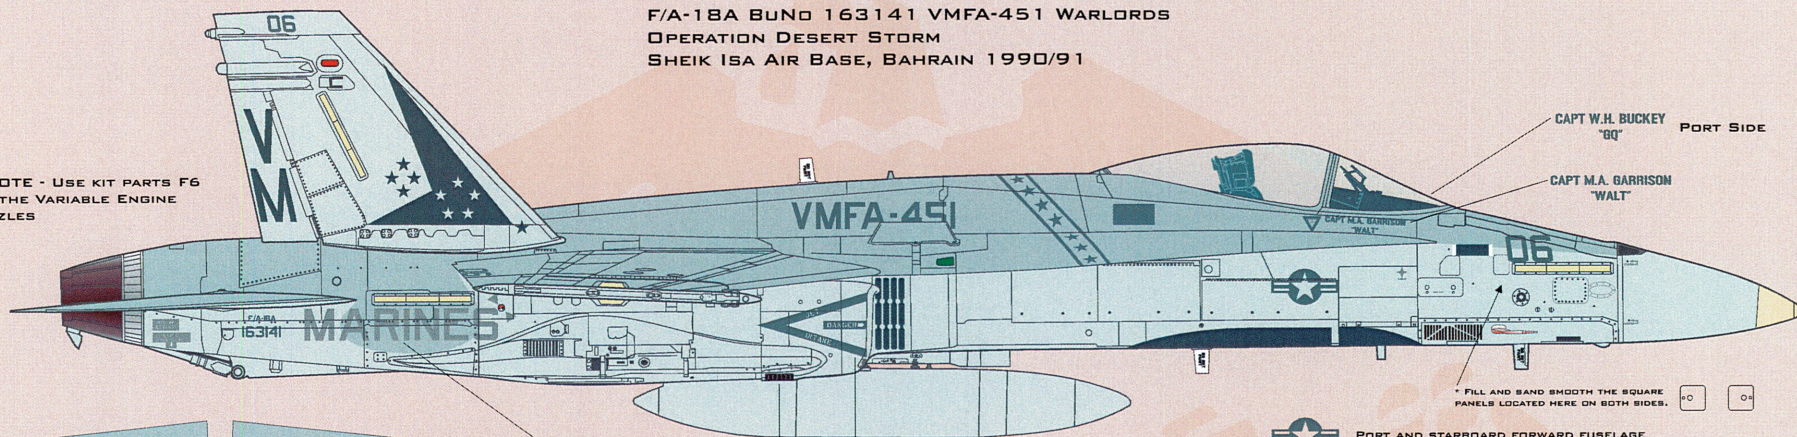

F/A-18A BU#0 163141 VMFA-451 WARLORDS
OPERATION DESERT STORM
SHEIK ISA AIR BASE, BAHRAIN 1990/91

** NOTE - USE KIT PARTS F6
FOR THE VARIABLE ENGINE
NOZZLES

CAPT W.H. BUCKEY
"BO" PORT SIDE

CAPT M.A. BARRISON
"WALT"

* FILL AND SAND SMOOTH THE SQUARE
PANELS LOCATED HERE ON BOTH SIDES.

PORT AND STARBOARD FORWARD FUSELAGE

UPPER PORT, LOWER STARBOARD WING

UPPER PORT AND STARBOARD TRAILING EDGE FLAP

MARINES

*NOTE SHAPE OF R

DARK GRAY INTAKE WARNING CHEVRON
WITH STENCIL STYLE TEXT

F/A-18A BU#0 163155 VMFA-333 FIGHTING SHAMROCKS
OPERATION DESERT STORM
SHEIK ISA AIR BASE, BAHRAIN 1990/91

VMFA-333

*IN TWO PHOTOS OF AIRCRAFT 15, THE
VMFA-333 ON THE FUSELAGE APPEARED
TO BE DIFFERENT SHADES OF GRAY. WHILE
IT MAY HAVE BEEN LIGHTING, THE CHOICE
WAS MADE TO PROVIDE TWO DIFFERENT
COLORS AS IT WAS UNCLEAR WHICH WAS
CORRECT.

** NOTE - USE KIT PARTS F6
FOR THE VARIABLE ENGINE
NOZZLES