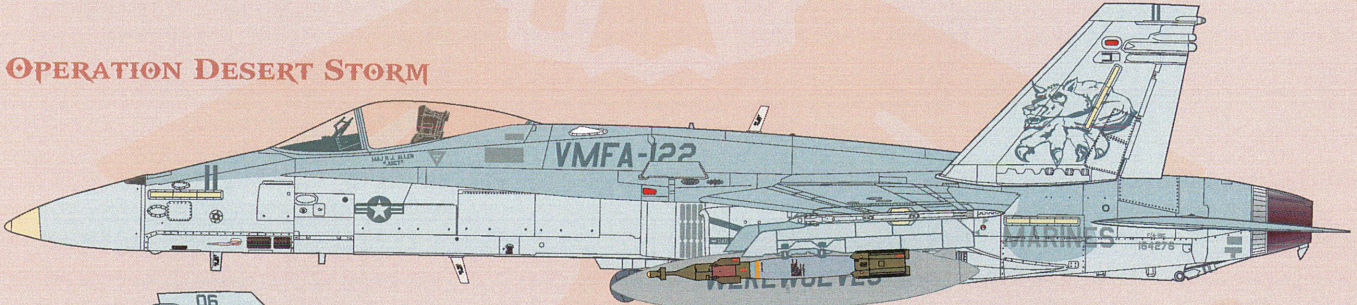

FLYING LEATHERNECKS DECALS

HORNETS SWARM

US MARINE CORPS F/A-18A/C IN COMBAT

FL 32003

OPERATION DESERT STORM

OPERATION IRAQI FREEDOM

OPERATION INHERENT RESOLVE

*NOTE : THIS AIRCRAFT HAS REINFORCEMENT PLATES ON THE PORT SIDE OF EACH VERTICAL TAIL. THEY ARE AVAILABLE IN SELF ADHESIVE VINYL, ITEM NUMBER FLV32002

** NOTE - USE KIT PARTS F5 FOR THE VARIABLE ENGINE NOZZLES

F/A-18C BUNO 164276 VMFA-122 WEREWOLVES
OPERATION IRAQI FREEDOM
AL ASAD AIR BASE, IRAQ 2008

CAPT J.P. REED "HAWLM" STARBOARD SIDE
 MAJ R. J. ALLEN "JUICY"

* FILL AND SAND SMOOTH THE SQUARE PANELS LOCATED HERE ON BOTH SIDES.

MEDIUM GRAY INTAKE WARNING CHEVRON WITH LONG ARROW IN FRONT OF DANGER

BOTH SIDES OF FUEL TANK, SLANT AFT

F/A-18A BU#0 163141 VMFA-451 WARLORDS
 OPERATION DESERT STORM
 SHEIK ISA AIR BASE, BAHRAIN 1990/91