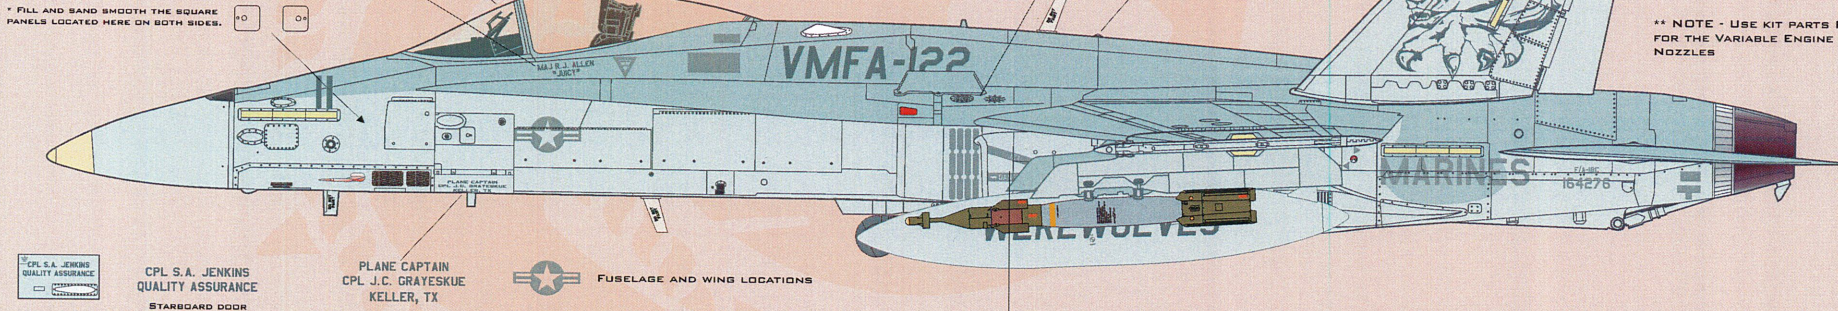

FLYING LEATHERNECKS DECALS

HORNETS SWARM

US MARINE CORPS F/A-18A/C IN COMBAT

FL 32003

OPERATION DESERT STORM

OPERATION IRAQI FREEDOM

OPERATION INHERENT RESOLVE

*NOTE : THIS AIRCRAFT HAS REINFORCEMENT PLATES ON THE PORT SIDE OF EACH VERTICAL TAIL. THEY ARE AVAILABLE IN SELF ADHESIVE VINYL, ITEM NUMBER FLV32002

** NOTE - USE KIT PARTS F5 FOR THE VARIABLE ENGINE NOZZLES

F/A-18C BUNO 164276 VMFA-122 WEREWOLVES
OPERATION IRAQI FREEDOM
AL ASAD AIR BASE, IRAQ 2008

CAPT J.P. REED "HAWLM" STARBOARD SIDE
 MAJ R. J. ALLEN "JUICY"

* FILL AND SAND SMOOTH THE SQUARE PANELS LOCATED HERE ON BOTH SIDES.

MEDIUM GRAY INTAKE WARNING CHEVRON WITH LONG ARROW IN FRONT OF DANGER

BOTH SIDES OF FUEL TANK, SLANT AFT

F/A-18A BU#0 163141 VMFA-451 WARLORDS
 OPERATION DESERT STORM
 SHEIK ISA AIR BASE, BAHRAIN 1990/91