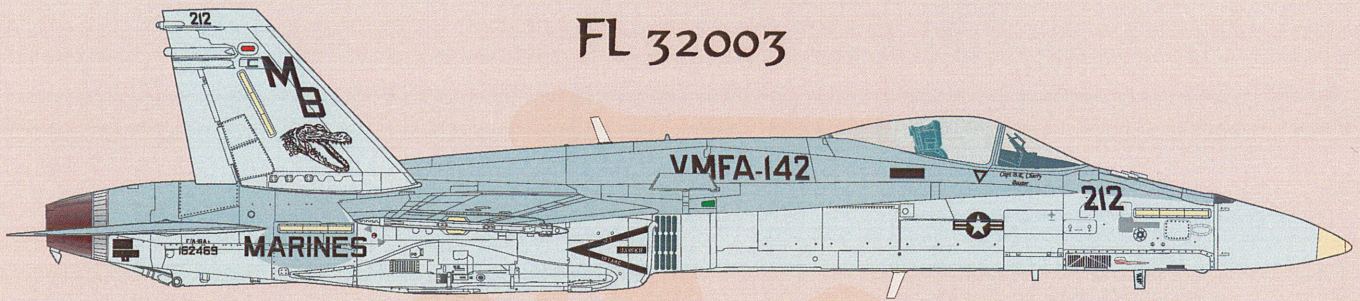

FLYING LEATHERNECKS DECALS

HORNETS SWARM

US MARINE CORPS F/A-18A/C IN COMBAT

FL 32003

OPERATION DESERT STORM

OPERATION IRAQI FREEDOM

OPERATION INHERENT RESOLVE

*NOTE : THIS AIRCRAFT HAS REINFORCEMENT PLATES ON THE PORT SIDE OF EACH VERTICAL TAIL. THEY ARE AVAILABLE IN SELF ADHESIVE VINYL, ITEM NUMBER FLV32002

** NOTE - USE KIT PARTS F5 FOR THE VARIABLE ENGINE NOZZLES

F/A-18C BUNO 164276 VMFA-122 WEREWOLVES
OPERATION IRAQI FREEDOM
AL ASAD AIR BASE, IRAQ 2008

CAPT J.P. REED "HAWLM" STARBOARD SIDE
 MAJ R. J. ALLEN "JUICY"

* FILL AND SAND SMOOTH THE SQUARE PANELS LOCATED HERE ON BOTH SIDES.

MEDIUM GRAY INTAKE WARNING CHEVRON WITH LONG ARROW IN FRONT OF DANGER

BOTH SIDES OF FUEL TANK, SLANT AFT

F/A-18A BU#0 163141 VMFA-451 WARLORDS
 OPERATION DESERT STORM
 SHEIK ISA AIR BASE, BAHRAIN 1990/91