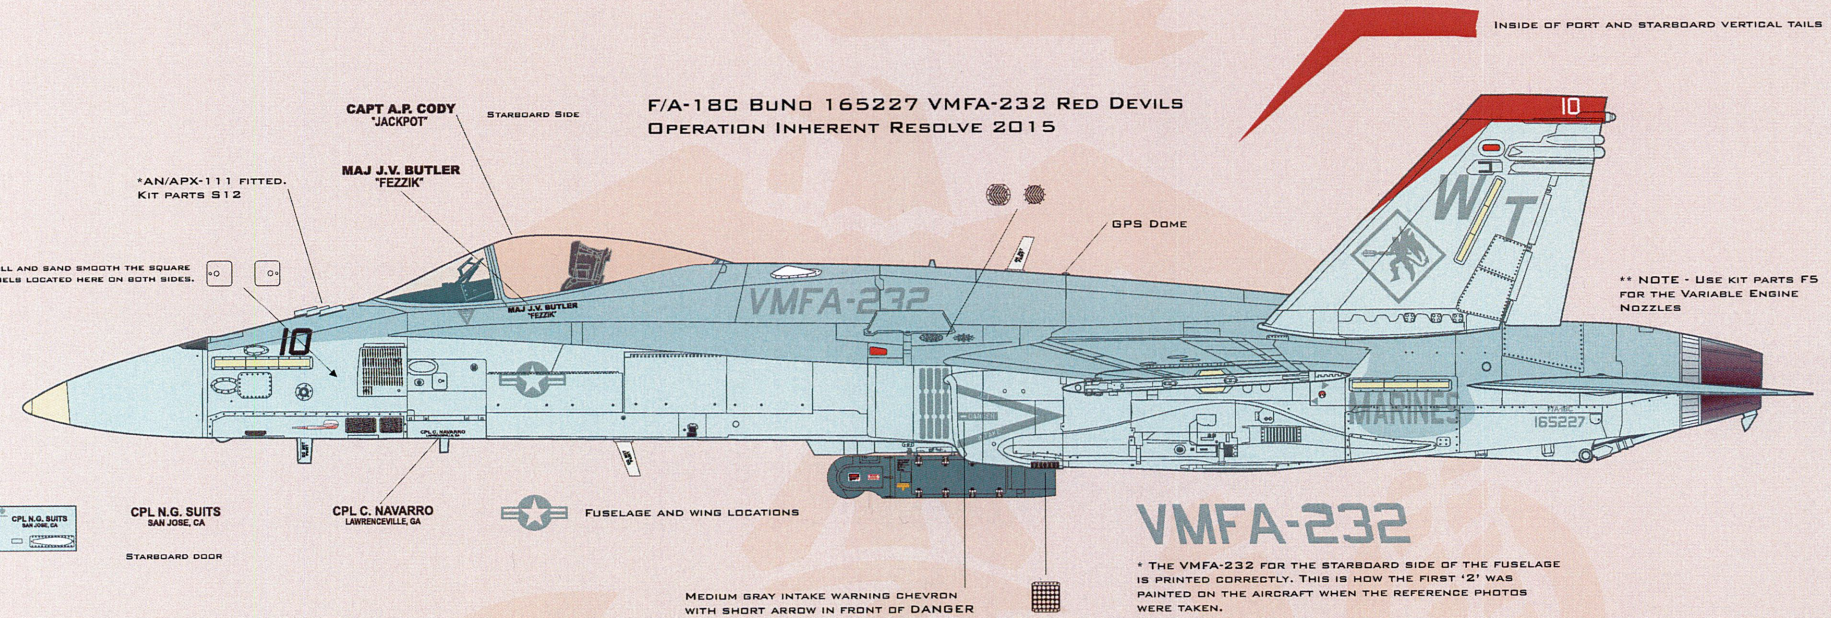

FLYING LEATHERNECKS DECALS

HORNETS SWARM

US MARINE CORPS F/A-18A/C IN COMBAT

FL 32003

OPERATION DESERT STORM

OPERATION IRAQI FREEDOM

OPERATION INHERENT RESOLVE

*NOTE : THIS AIRCRAFT HAS REINFORCEMENT PLATES ON THE PORT SIDE OF EACH VERTICAL TAIL. THEY ARE AVAILABLE IN SELF ADHESIVE VINYL, ITEM NUMBER FLV32002

** NOTE - USE KIT PARTS F5 FOR THE VARIABLE ENGINE NOZZLES

F/A-18C BUNO 164276 VMFA-122 WEREWOLVES
OPERATION IRAQI FREEDOM
AL ASAD AIR BASE, IRAQ 2008

CAPT J.P. REED "HAWLM" STARBOARD SIDE
 MAJ R. J. ALLEN "JUICY"

* FILL AND SAND SMOOTH THE SQUARE PANELS LOCATED HERE ON BOTH SIDES.

MEDIUM GRAY INTAKE WARNING CHEVRON WITH LONG ARROW IN FRONT OF DANGER

BOTH SIDES OF FUEL TANK, SLANT AFT

F/A-18A BU#0 163141 VMFA-451 WARLORDS
 OPERATION DESERT STORM
 SHEIK ISA AIR BASE, BAHRAIN 1990/91