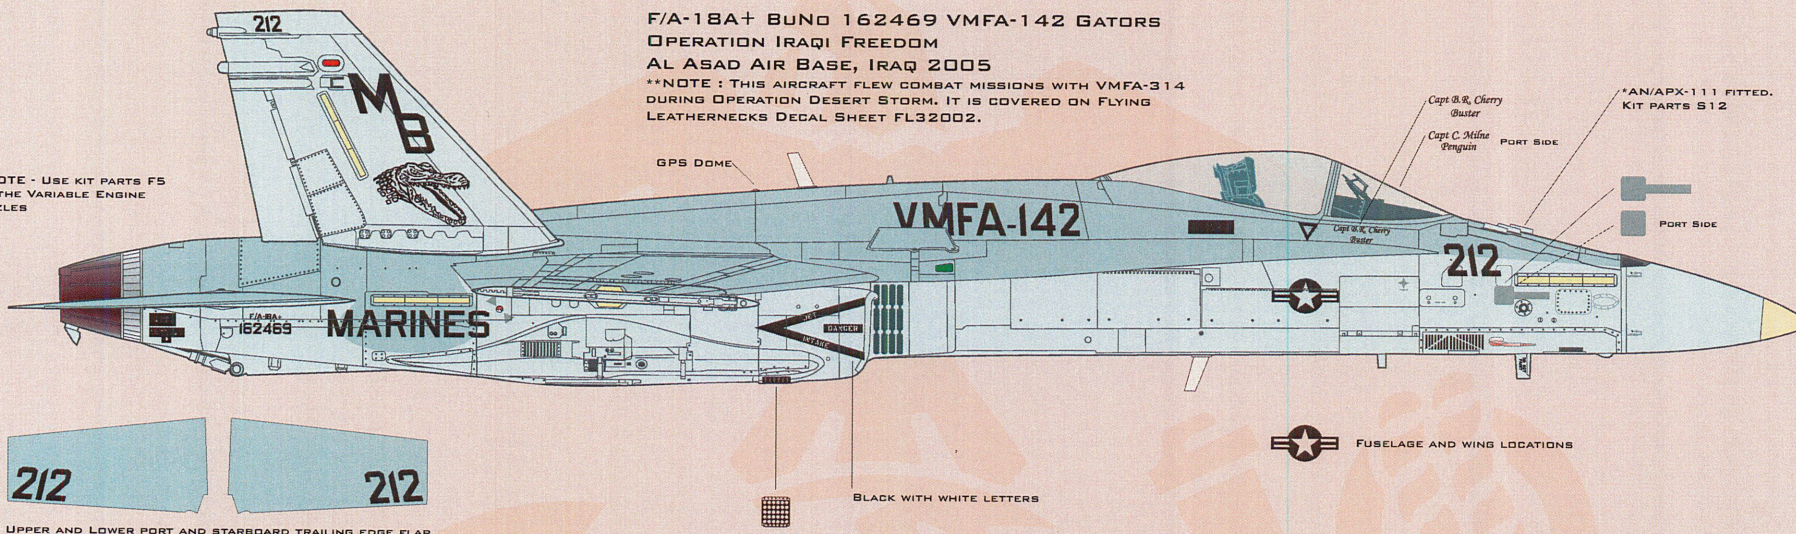

FLYING LEATHERNECKS DECALS

HORNETS SWARM

US MARINE CORPS F/A-18A/C IN COMBAT

FL 32003

OPERATION DESERT STORM

OPERATION IRAQI FREEDOM

OPERATION INHERENT RESOLVE

*NOTE : THIS AIRCRAFT HAS REINFORCEMENT PLATES ON THE PORT SIDE OF EACH VERTICAL TAIL. THEY ARE AVAILABLE IN SELF ADHESIVE VINYL, ITEM NUMBER FLV32002

** NOTE - USE KIT PARTS F5 FOR THE VARIABLE ENGINE NOZZLES

F/A-18C BUNO 164276 VMFA-122 WEREWOLVES
OPERATION IRAQI FREEDOM
AL ASAD AIR BASE, IRAQ 2008

CAPT J.P. REED "HAWLM" STARBOARD SIDE
 MAJ R. J. ALLEN "JUICY"

* FILL AND SAND SMOOTH THE SQUARE PANELS LOCATED HERE ON BOTH SIDES.

MEDIUM GRAY INTAKE WARNING CHEVRON WITH LONG ARROW IN FRONT OF DANGER

BOTH SIDES OF FUEL TANK, SLANT AFT

F/A-18A BU#0 163141 VMFA-451 WARLORDS
 OPERATION DESERT STORM
 SHEIK ISA AIR BASE, BAHRAIN 1990/91