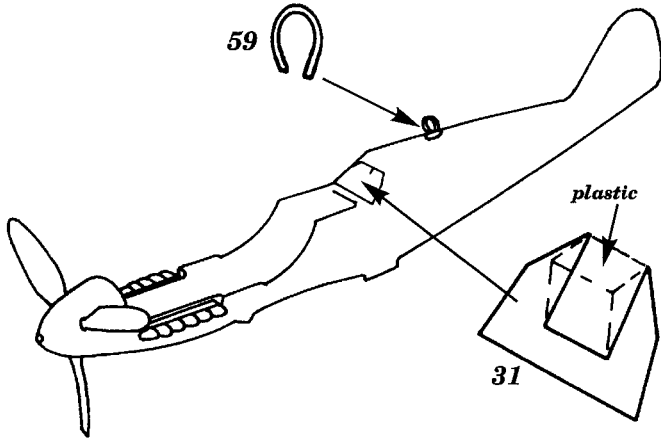

HENSCHEL Hs - 129B

48 166

1/48 scale detail set for ESCI/ERTL kit

-  OPPOSITE SIDE
-  REMOVE
-  BEND
-  REPLACE
-  GRIND

INSTRUMENT PANEL

PILOT'S SEAT

COCKPIT HOLDERS

OIL COOLER

WING RADIATORS

FIN TRIM

B DROP TANK BELLY

B

C

D

LEFT ENGINE 55 film D
 RIGHT ENGINE 56 film E

54

UPPER SURFACE

short exhausts

all parts except 65
 use on the opposite side

LOWER SURFACE

84...4x

all parts
 use on the opposite side