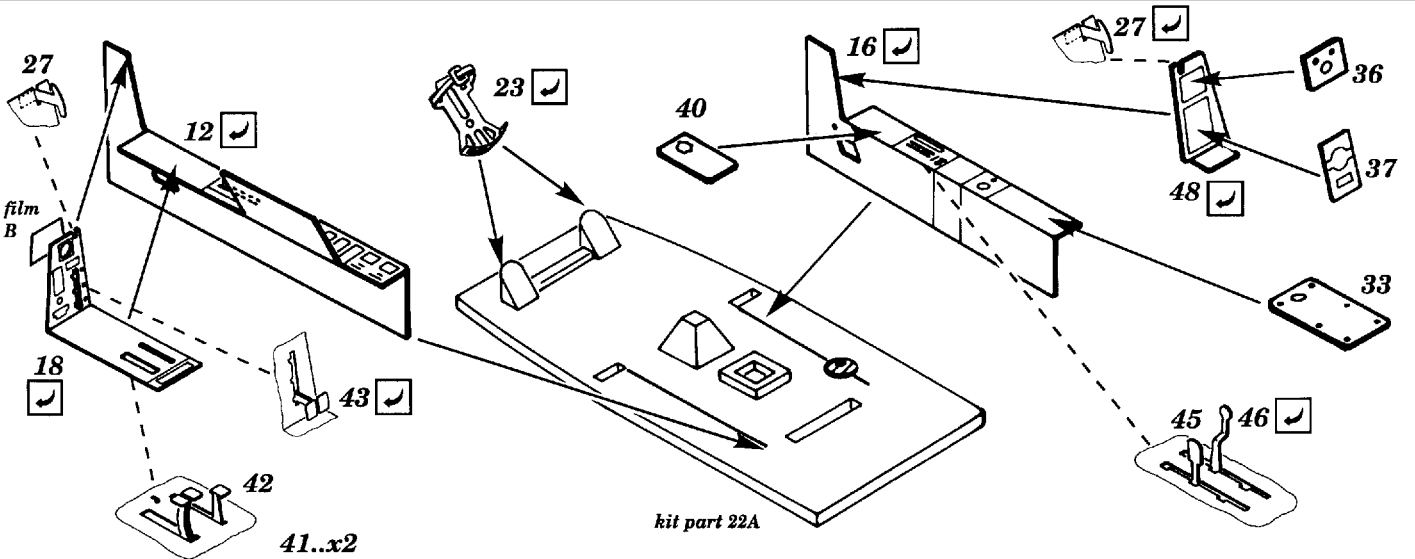

HENSCHEL Hs - 129B

48 166

1/48 scale detail set for ESCI/ERTL kit

-  OPPOSITE SIDE
-  REMOVE
-  BEND
-  REPLACE
-  GRIND

INSTRUMENT PANEL

PILOT'S SEAT

COCKPIT HOLDERS

OIL COOLER

UPPER SURFACE

short exhausts

all parts except 65
 use on the opposite side

LOWER SURFACE

84...4x

all parts
 use on the opposite side