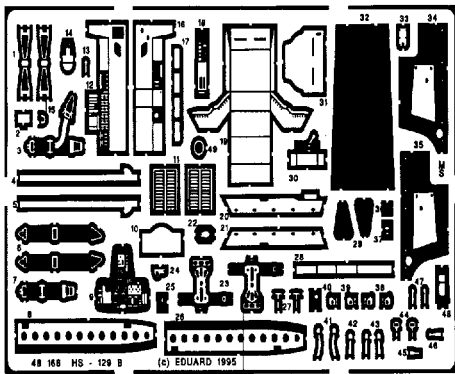

HENSCHEL Hs - 129B

48 166

1/48 scale detail set for ESCI/ERTL kit

-  OPPOSITE SIDE
-  REMOVE
-  BEND
-  REPLACE
-  GRIND

INSTRUMENT PANEL

PILOT'S SEAT

COCKPIT HOLDERS

OIL COOLER

WING RADIATORS

FIN TRIM

B DROP TANK BELLY

B

C

D

LEFT ENGINE 55 film D
 RIGHT ENGINE 56 film E

54

UPPER SURFACE

short exhausts

all parts except 65
 use on the opposite side

LOWER SURFACE

84...4x

all parts
 use on the opposite side