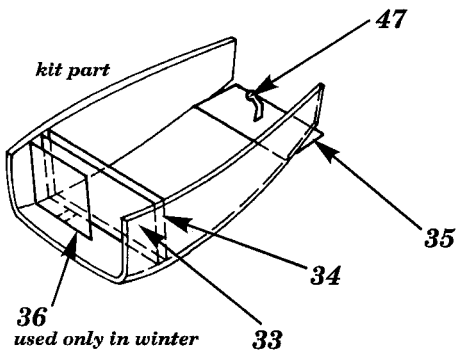

HENSCHEL Hs - 129B

48 166

1/48 scale detail set for ESCI/ERTL kit

-  OPPOSITE SIDE
-  REMOVE
-  BEND
-  REPLACE
-  GRIND

INSTRUMENT PANEL

PILOT'S SEAT

COCKPIT HOLDERS

OIL COOLER

WING RADIATORS

FIN TRIM

B DROP TANK BELLY

B

C

D

LEFT ENGINE 55 film D
 RIGHT ENGINE 56 film E

54