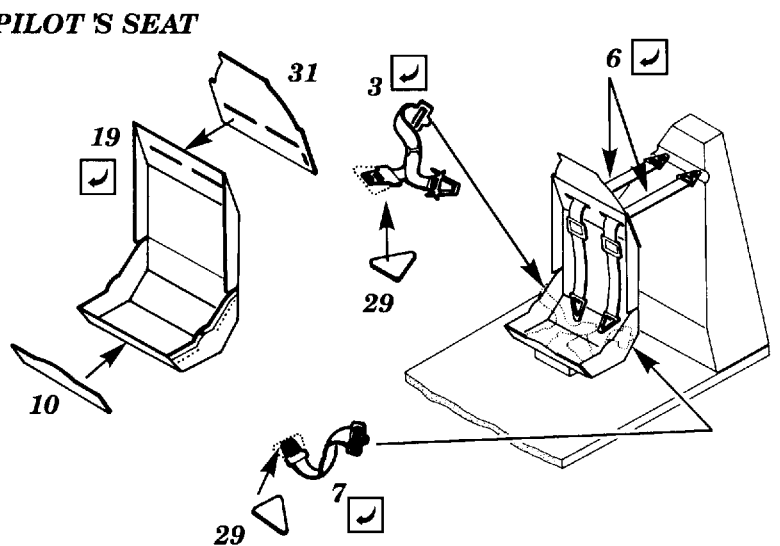

HENSCHEL Hs - 129B

48 166

1/48 scale detail set for ESCI/ERTL kit

-  OPPOSITE SIDE
-  REMOVE
-  BEND
-  REPLACE
-  GRIND

INSTRUMENT PANEL

PILOT'S SEAT

COCKPIT HOLDERS

OIL COOLER