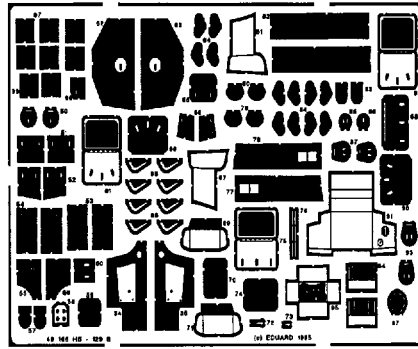

HENSCHEL Hs - 129B

48 166

1/48 scale detail set for ESCI/ERTL kit

-  OPPOSITE SIDE
-  REMOVE
-  BEND
-  REPLACE
-  GRIND

INSTRUMENT PANEL

PILOT'S SEAT

COCKPIT HOLDERS

OIL COOLER

WING RADIATORS

FIN TRIM

B DROP TANK BELLY

B

C

D

LEFT ENGINE 55 film D
 RIGHT ENGINE 56 film E

54