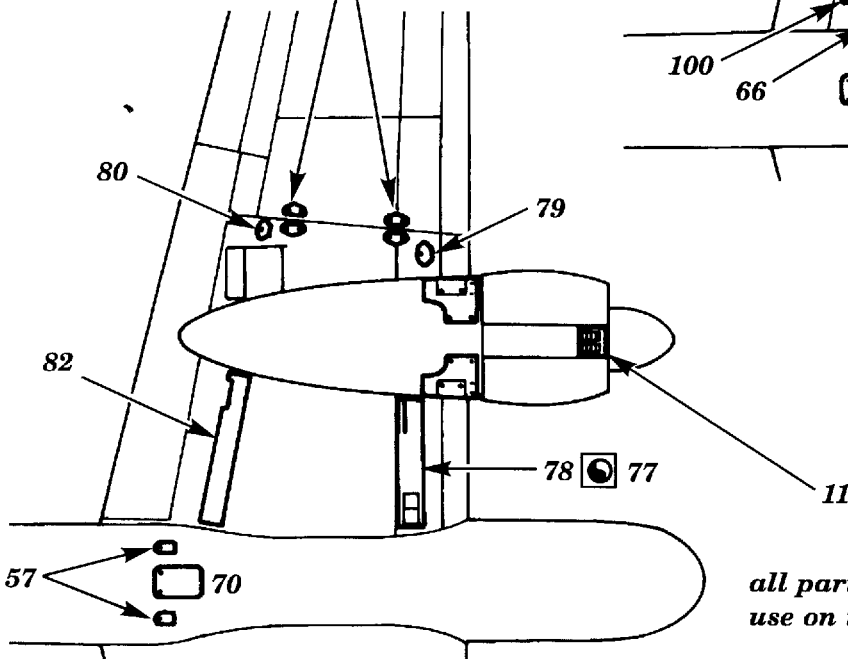

HENSCHEL Hs - 129B

48 166

1/48 scale detail set for ESCI/ERTL kit

-  OPPOSITE SIDE
-  REMOVE
-  BEND
-  REPLACE
-  GRIND

INSTRUMENT PANEL

PILOT'S SEAT

COCKPIT HOLDERS

OIL COOLER

UPPER SURFACE

short exhausts

all parts except 65
 use on the opposite side

LOWER SURFACE

84...4x

all parts
 use on the opposite side