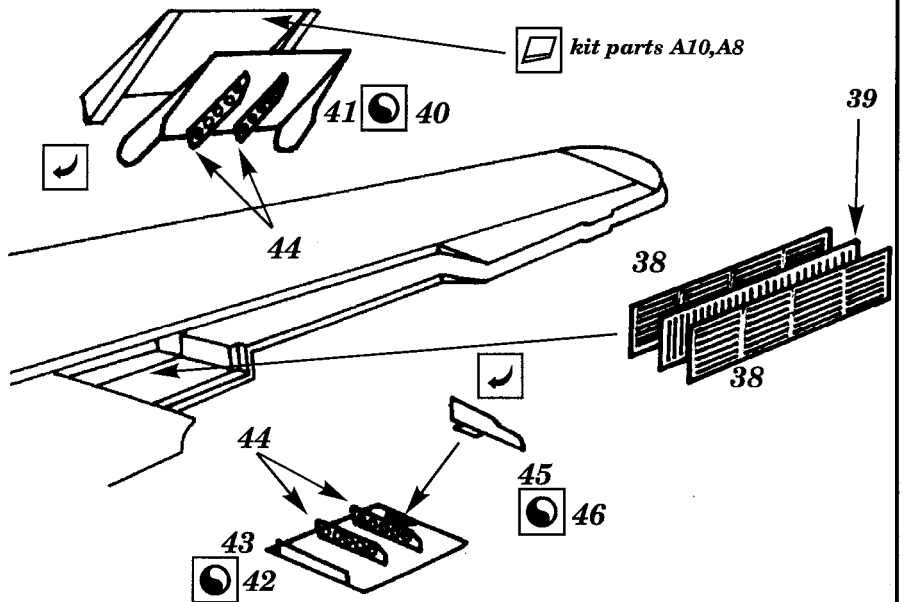

WING RADIATORS