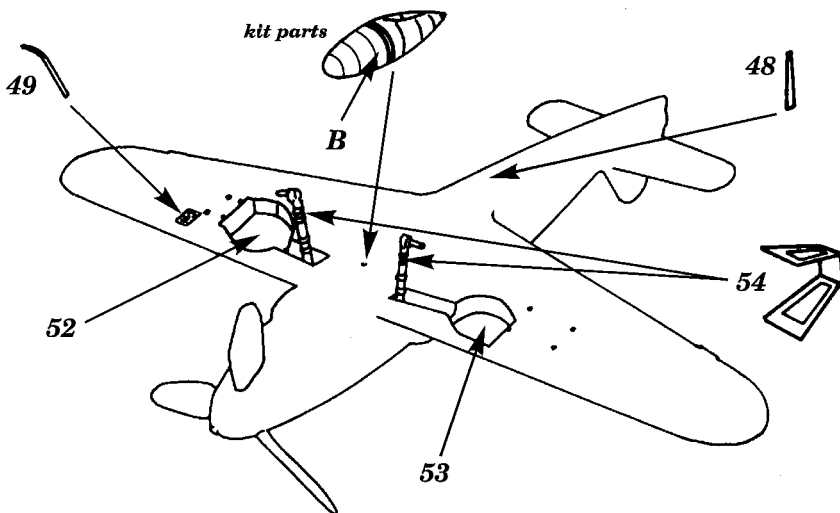

HENSCHEL Hs - 129B

48 166

1/48 scale detail set for ESCI/ERTL kit

-  OPPOSITE SIDE
-  REMOVE
-  BEND
-  REPLACE
-  GRIND

INSTRUMENT PANEL

PILOT'S SEAT

COCKPIT HOLDERS

OIL COOLER

WING RADIATORS

FIN TRIM

B DROP TANK BELLY

B

C

D

LEFT ENGINE 55 film D
 RIGHT ENGINE 56 film E

54

UPPER SURFACE

short exhausts

all parts except 65
 use on the opposite side

LOWER SURFACE

84...4x

all parts
 use on the opposite side