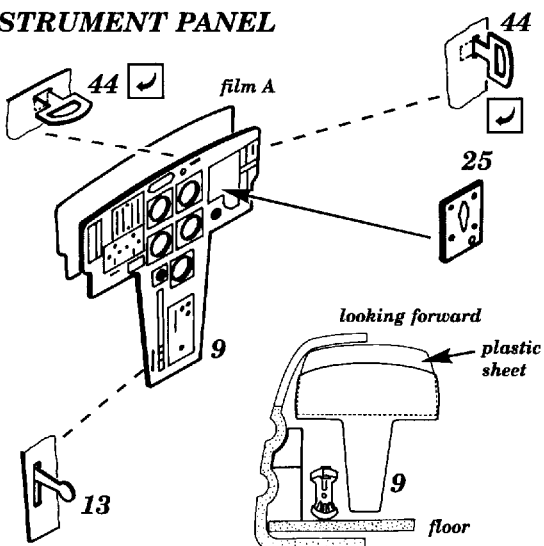

HENSCHEL Hs - 129B

48 166

1/48 scale detail set for ESCI/ERTL kit

-  OPPOSITE SIDE
-  REMOVE
-  BEND
-  REPLACE
-  GRIND

INSTRUMENT PANEL

PILOT'S SEAT

COCKPIT HOLDERS

OIL COOLER

UPPER SURFACE

short exhausts

all parts except 65
 use on the opposite side

LOWER SURFACE

84...4x

all parts
 use on the opposite side