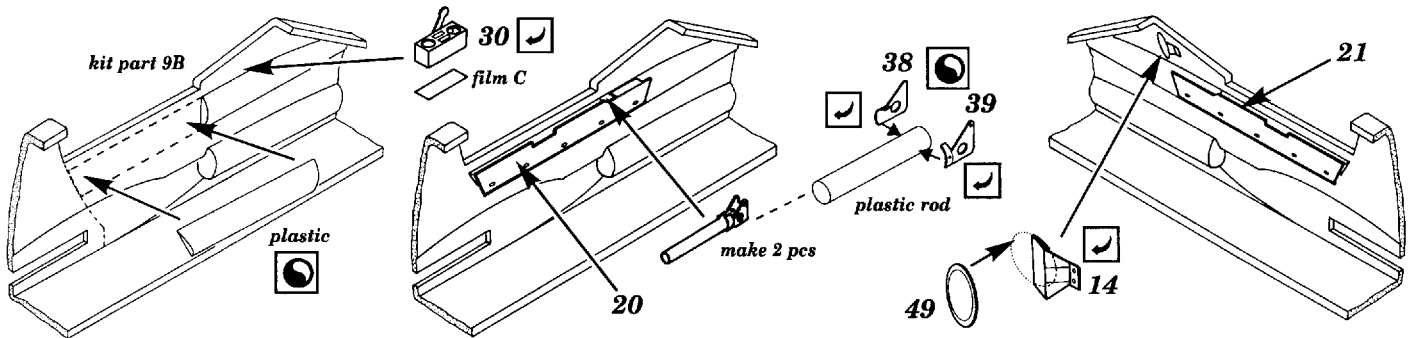

HENSCHEL Hs - 129B

48 166

1/48 scale detail set for ESCI/ERTL kit

-  OPPOSITE SIDE
-  REMOVE
-  BEND
-  REPLACE
-  GRIND

INSTRUMENT PANEL

PILOT'S SEAT

COCKPIT HOLDERS

OIL COOLER