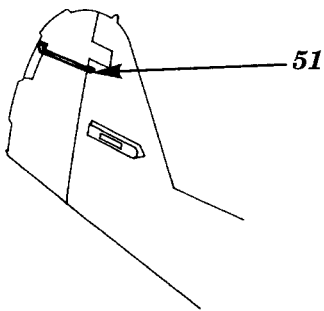

COCKPIT HOLDERS

OIL COOLER

WING RADIATORS

FIN TRIM

B DROP TANK BELLY