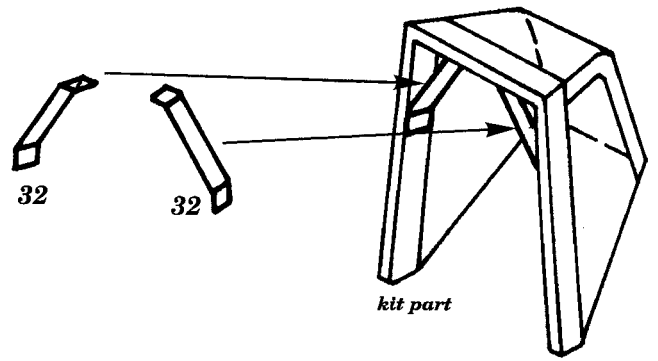

HENSCHEL Hs - 129B

48 166

1/48 scale detail set for ESCI/ERTL kit

-  OPPOSITE SIDE
-  REMOVE
-  BEND
-  REPLACE
-  GRIND

INSTRUMENT PANEL

PILOT'S SEAT

COCKPIT HOLDERS

OIL COOLER