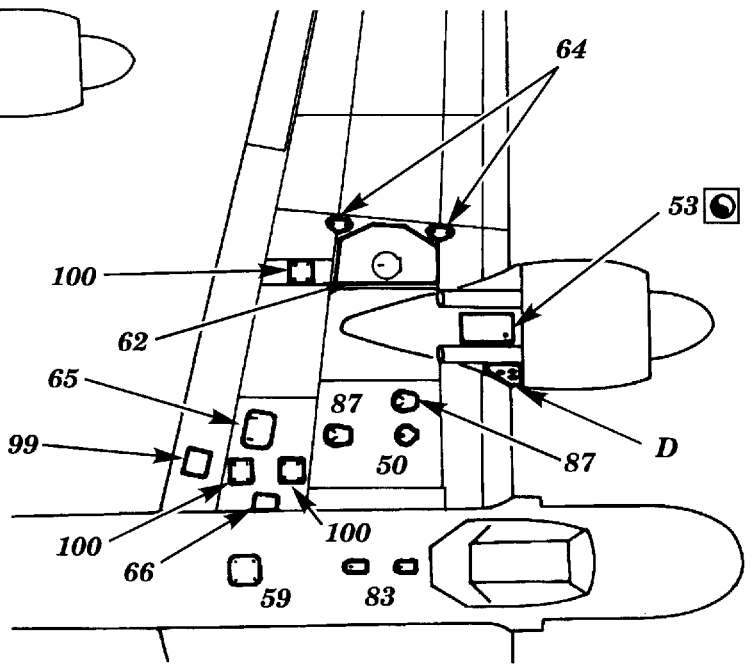

HENSCHEL Hs - 129B

48 166

1/48 scale detail set for ESCI/ERTL kit

-  OPPOSITE SIDE
-  REMOVE
-  BEND
-  REPLACE
-  GRIND

INSTRUMENT PANEL

PILOT'S SEAT

COCKPIT HOLDERS

OIL COOLER

WING RADIATORS

FIN TRIM

B DROP TANK BELLY

B

C

D

LEFT ENGINE 55 film D
 RIGHT ENGINE 56 film E

54

UPPER SURFACE

short exhausts

all parts except 65
 use on the opposite side

LOWER SURFACE

84...4x

all parts
 use on the opposite side