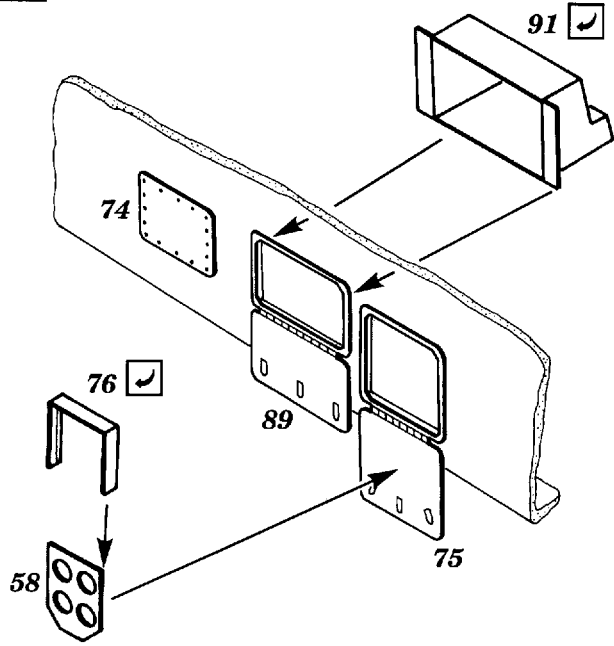

HENSCHEL Hs - 129B

48 166

1/48 scale detail set for ESCI/ERTL kit

-  OPPOSITE SIDE
-  REMOVE
-  BEND
-  REPLACE
-  GRIND

INSTRUMENT PANEL

PILOT'S SEAT

COCKPIT HOLDERS

OIL COOLER

WING RADIATORS

FIN TRIM

B DROP TANK BELLY

B

C

D

LEFT ENGINE 55 film D
 RIGHT ENGINE 56 film E

54

UPPER SURFACE

short exhausts

all parts except 65
 use on the opposite side

LOWER SURFACE

84...4x

all parts
 use on the opposite side