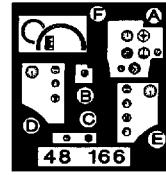

HENSCHEL Hs - 129B

48 166

1/48 scale detail set for ESCI/ERTL kit

-  OPPOSITE SIDE
-  REMOVE
-  BEND
-  REPLACE
-  GRIND

INSTRUMENT PANEL

PILOT'S SEAT

COCKPIT HOLDERS

OIL COOLER

UPPER SURFACE

short exhausts

all parts except 65
 use on the opposite side

LOWER SURFACE

84...4x

all parts
 use on the opposite side