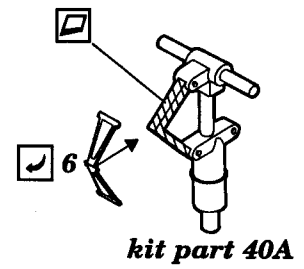

ACH-47A Gunship Chinook

72 208

1/72 scale detail set for Italeri kit

-  OPPOSITE SIDE
-  REMOVE
-  BEND
-  REPLACE
-  GRIND

A SEAT

B COCKPIT

C GUNNER'S POSITION

D RAMP POSITION

E RAMP AREA INTO MAIN CABIN

F ROCKET LAUNCHER

G UNDERCARR. STRUT

H EXTERNAL PARTS