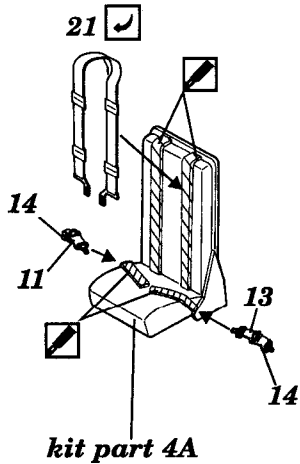

ACH-47A Gunship Chinook

72 208

1/72 scale detail set for Italeri kit

-  OPPOSITE SIDE
-  REMOVE
-  BEND
-  REPLACE
-  GRIND

A SEAT

B COCKPIT

C GUNNER'S POSITION

D RAMP POSITION

E RAMP AREA INTO MAIN CABIN

F ROCKET LAUNCHER

G UNDERCARR. STRUT

H EXTERNAL PARTS