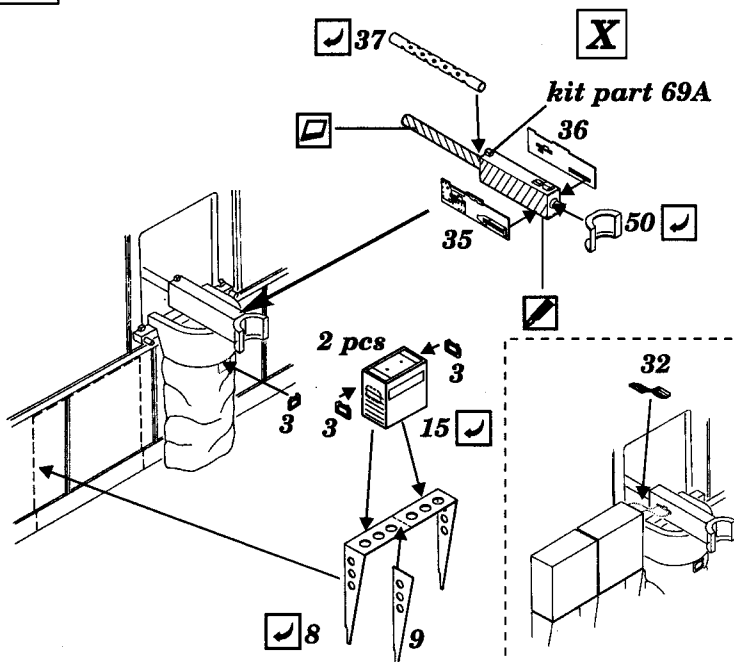

ACH-47A Gunship Chinook

72 208

1/72 scale detail set for Italeri kit

-  OPPOSITE SIDE
-  REMOVE
-  BEND
-  REPLACE
-  GRIND

A SEAT

B COCKPIT

C GUNNER'S POSITION

D RAMP POSITION

E RAMP AREA INTO MAIN CABIN

F ROCKET LAUNCHER

G UNDERCARR. STRUT

H EXTERNAL PARTS