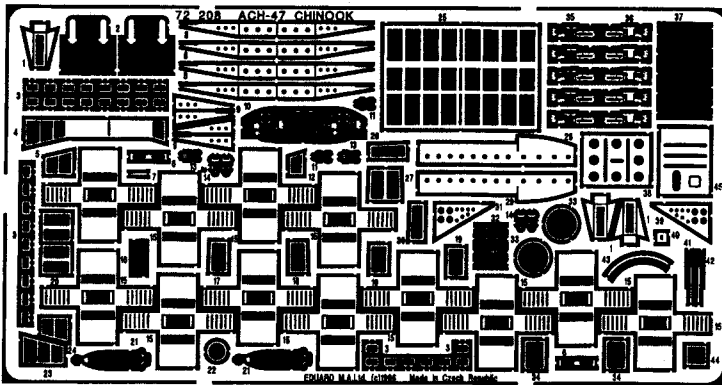

ACH-47A Gunship Chinook

72 208

1/72 scale detail set for Italeri kit

-  OPPOSITE SIDE
-  REMOVE
-  BEND
-  REPLACE
-  GRIND

A SEAT

B COCKPIT

C GUNNER'S POSITION

D RAMP POSITION

E RAMP AREA INTO MAIN CABIN

F ROCKET LAUNCHER

G UNDERCARR. STRUT

H EXTERNAL PARTS