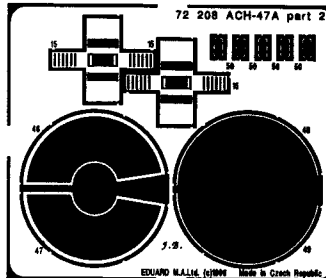

ACH-47A Gunship Chinook

72 208

1/72 scale detail set for Italeri kit

-  OPPOSITE SIDE
-  REMOVE
-  BEND
-  REPLACE
-  GRIND

A SEAT

B COCKPIT

C GUNNER'S POSITION

D RAMP POSITION

E RAMP AREA INTO MAIN CABIN

F ROCKET LAUNCHER

G UNDERCARR. STRUT

H EXTERNAL PARTS