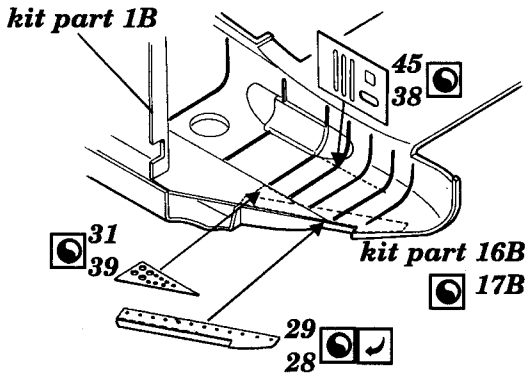

ACH-47A Gunship Chinook

72 208

1/72 scale detail set for Italeri kit

-  OPPOSITE SIDE
-  REMOVE
-  BEND
-  REPLACE
-  GRIND

A SEAT

B COCKPIT

C GUNNER'S POSITION

D RAMP POSITION

E RAMP AREA INTO MAIN CABIN

F ROCKET LAUNCHER

G UNDERCARR. STRUT

H EXTERNAL PARTS