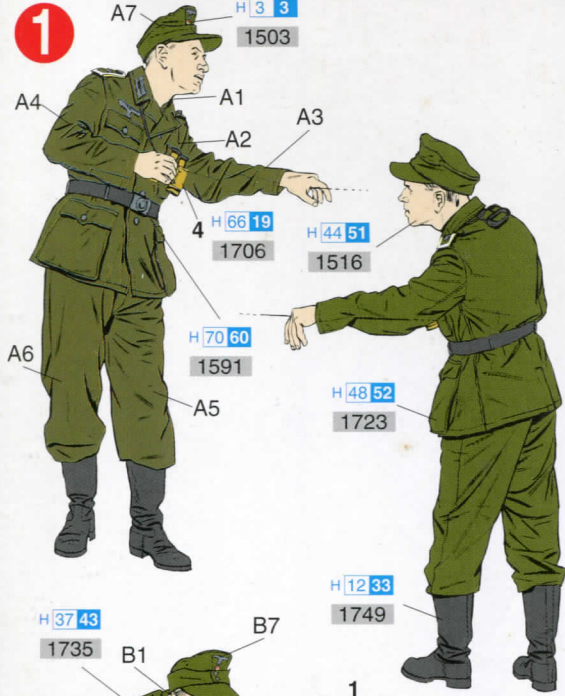

GERMAN HALFTRACK CREWMEN

1