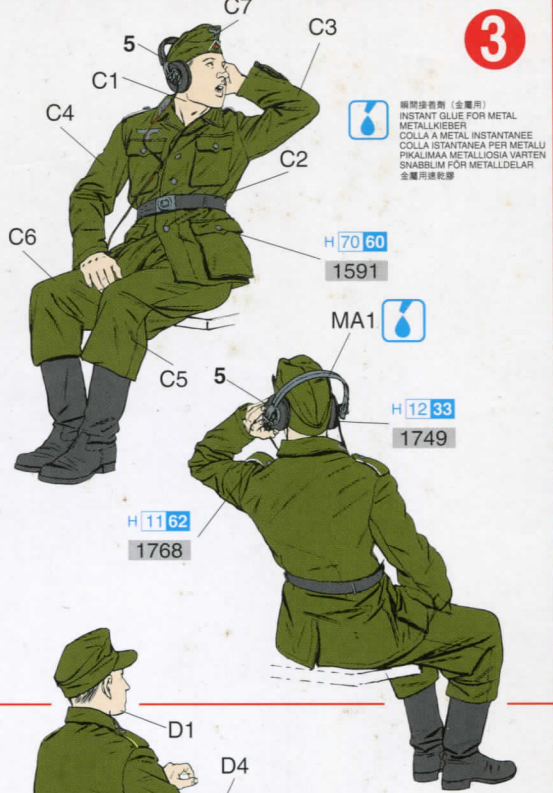

GERMAN HALFTRACK CREWMEN

1

3

2

4

H T GSI CREOS CORP. AQUEOUS HOBBY COLOUR ■ GSI CREOS CORP. MR. COLOUR
■ MODEL MASTER COLOR

Illustrations by Ronald Volstad