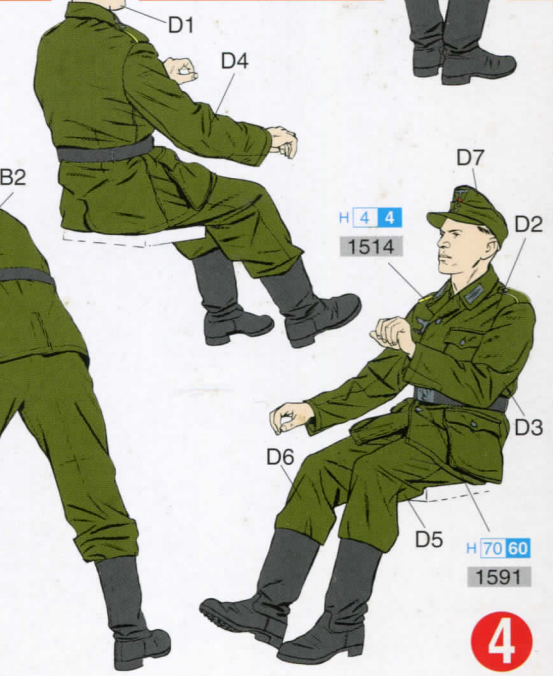

GERMAN HALFTRACK CREWMEN

1

3

2

4

H T GSI CREOS CORP. AQUEOUS HOBBY COLOUR ■ GSI CREOS CORP. MR. COLOUR
■ MODEL MASTER COLOR

Illustrations by Ronald Volstad