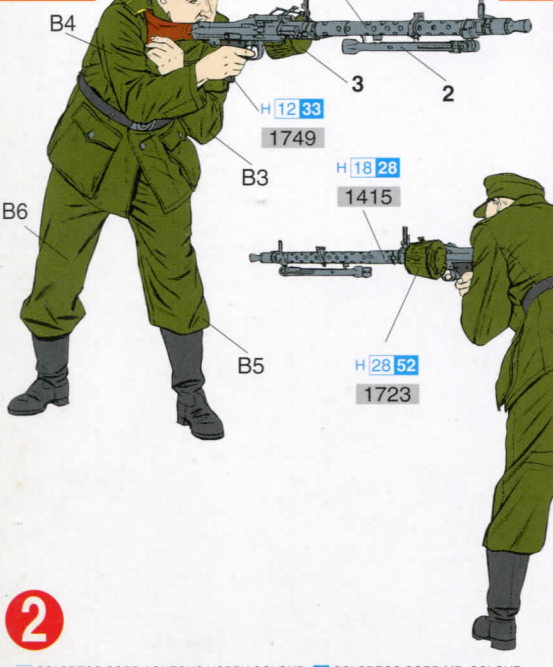

GERMAN HALFTRACK CREWMEN

1

3

2

4

H T GSI CREOS CORP. AQUEOUS HOBBY COLOUR ■ GSI CREOS CORP. MR. COLOUR
■ MODEL MASTER COLOR

Illustrations by Ronald Volstad