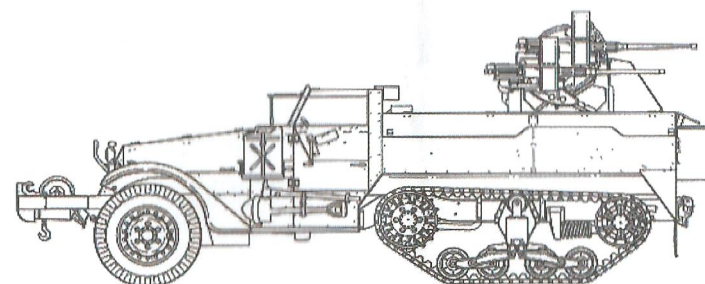

ModelltransModellbau

Silesian Models
Schnitterweg 21
45357 Essen

Tel. 0179 513 33 83
Fax. 03221-1199844
modelltrans@arcor.de
www.modelltrans.de

MT 72096 M16 Half Track Multiple

TRAILER
NOT INCLUDED.

Made by Silesian Models