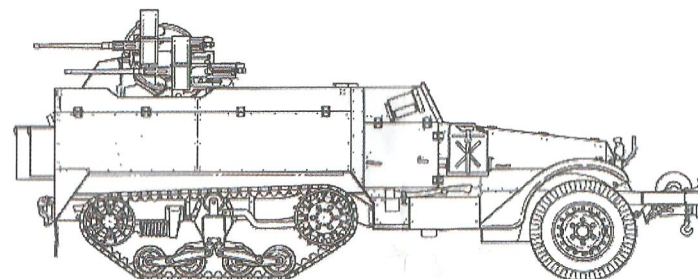

ModelltransModellbau

Silesian Models
Schnitterweg 21
45357 Essen

Tel. 0179 513 33 83
Fax. 03221-1199844
modelltrans@arcor.de
www.modelltrans.de

MT 72096 M16 Half Track Multiple

TRAILER
NOT INCLUDED.

Made by Silesian Models