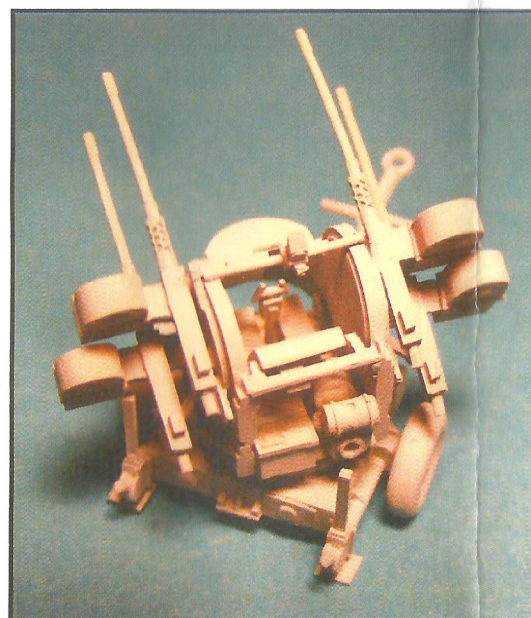

ModelltransModellbau

Silesian Models
Schnitterweg 21
45357 Essen

Tel. 0179 513 33 83
Fax. 03221-1199844
modelltrans@arcor.de
www.modelltrans.de

MT 72096 M16 Half Track Multiple

TRAILER
NOT INCLUDED.

Made by Silesian Models