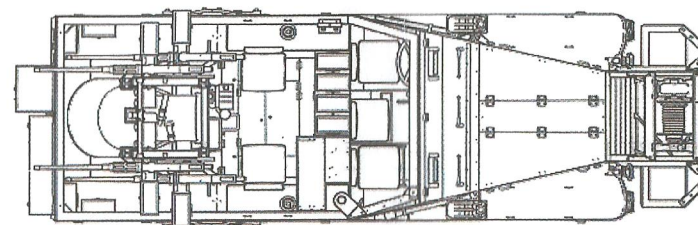

ModelltransModellbau

Silesian Models
Schnitterweg 21
45357 Essen

Tel. 0179 513 33 83
Fax. 03221-1199844
modelltrans@arcor.de
www.modelltrans.de

MT 72096 M16 Half Track Multiple

TRAILER
NOT INCLUDED.

Made by Silesian Models