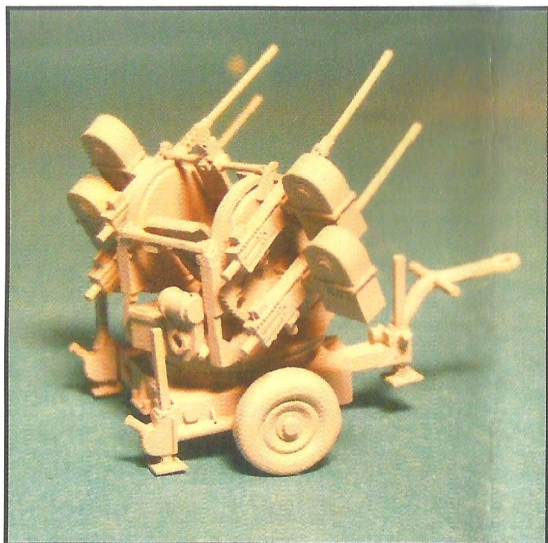

ModelltransModellbau

Silesian Models
Schnitterweg 21
45357 Essen

Tel. 0179 513 33 83
Fax. 03221-1199844
modelltrans@arcor.de
www.modelltrans.de

MT 72096 M16 Half Track Multiple

TRAILER
NOT INCLUDED.

Made by Silesian Models