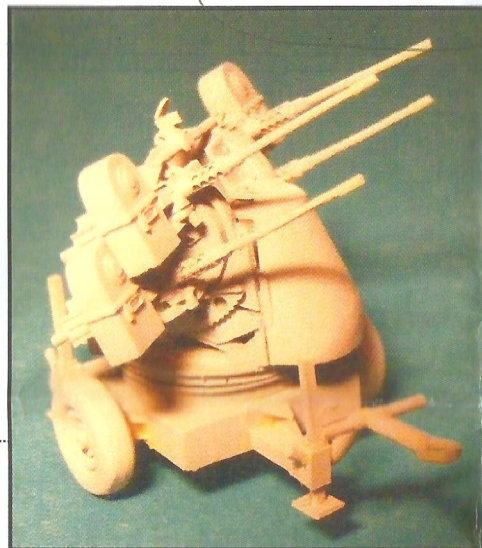

ModelltransModellbau

Silesian Models
Schnitterweg 21
45357 Essen

Tel. 0179 513 33 83
Fax. 03221-1199844
modelltrans@arcor.de
www.modelltrans.de

MT 72096 M16 Half Track Multiple

TRAILER
NOT INCLUDED.

Made by Silesian Models