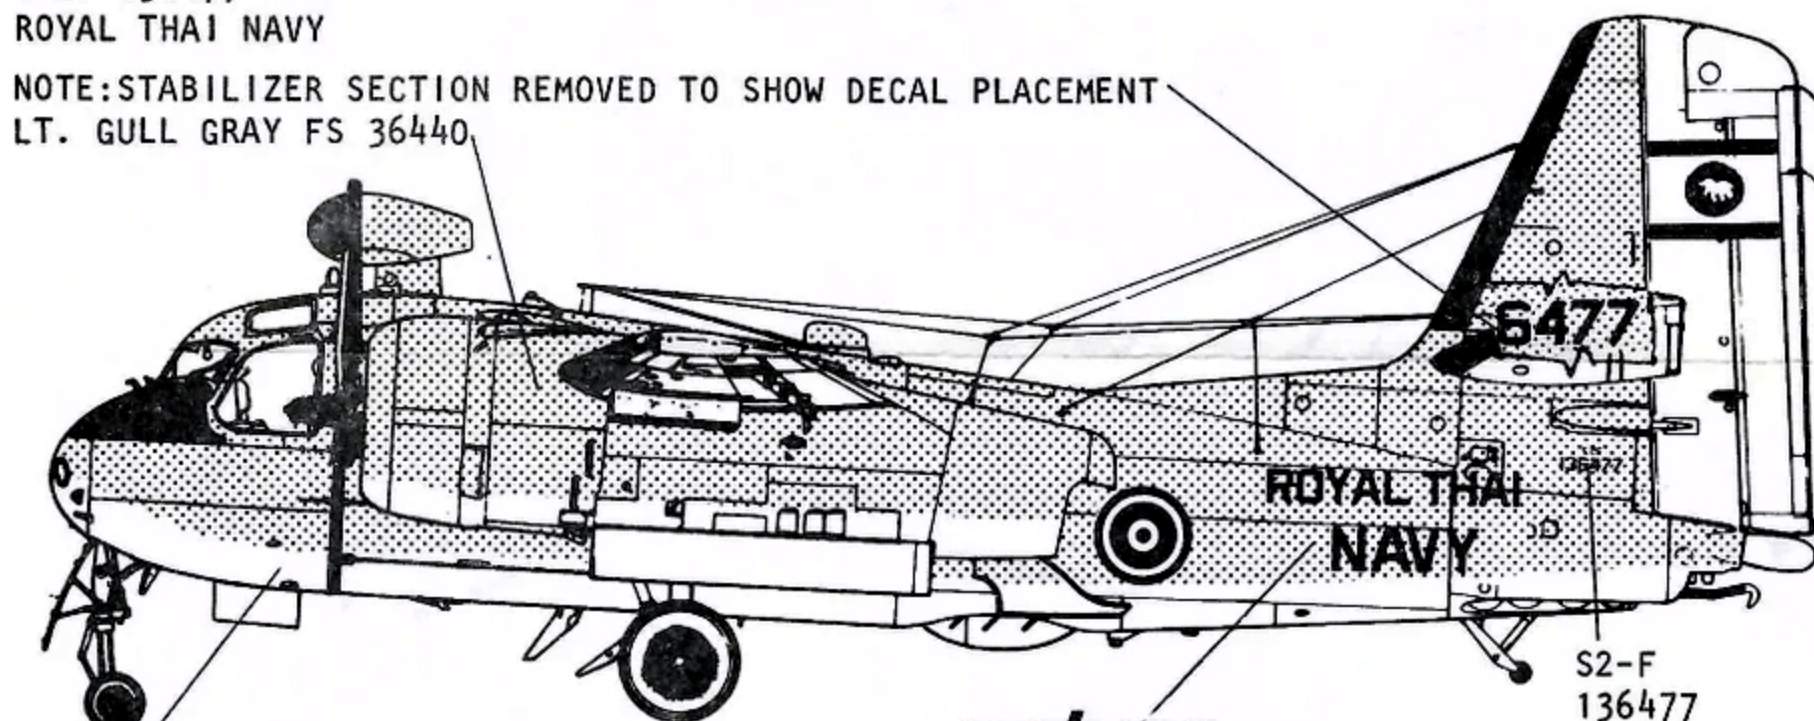

S2F-1 136434
 KOREAN AIR FORCE
 SEA BLUE FS 25042

72-442

NOTE: COWLING SECTION REMOVED TO SHOW DECAL PLACEMENT

S-2F 136477
 ROYAL THAI NAVY

NOTE: STABILIZER SECTION REMOVED TO SHOW DECAL PLACEMENT
 LT. GULL GRAY FS 36440

WHITE

๕๗๗๗๗
 PLACED ON STARBOARD SIDE.

US-2B 136433 VC-10
 BICENTENNIAL

NOTE: STABILIZER SECTION REMOVED TO SHOW DECAL PLACEMENT

WHITE

LT. GULL GRAY FS 36440

NOTE: ENCLOSED AREA ON REAR ENGINE NACELL
 FILL WITH PUTTY AND SAND

UPPER AND LOWER STARBOARD VIEWS SHOWN HERE

NATIONAL INSIGNIAS ON UPPER PORT AND LOWER STARBOARD WINGS
NO NATIONAL INSIGNIAS ON WINGS OF ROYAL THAI AIRCRAFT

HAND GRIP ON THE STARBOARD SIDE TO THE RIGHT OF THE ENTRY DOOR