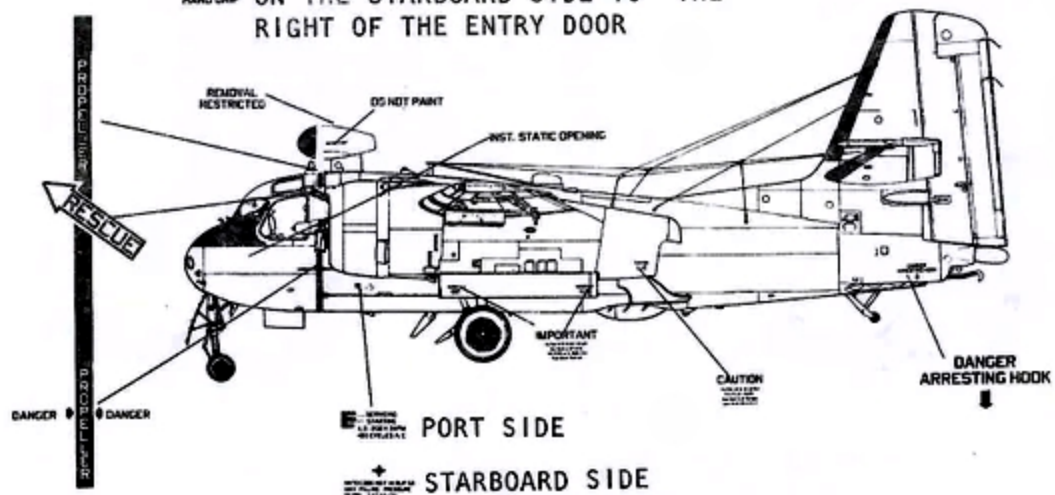

WHITE

๕๗๗๗๗
 PLACED ON STARBOARD SIDE.

US-2B 136433 VC-10
 BICENTENNIAL

NOTE: STABILIZER SECTION REMOVED TO SHOW DECAL PLACEMENT

WHITE

LT. GULL GRAY FS 36440

NOTE: ENCLOSED AREA ON REAR ENGINE NACELL
 FILL WITH PUTTY AND SAND

UPPER AND LOWER STARBOARD VIEWS SHOWN HERE

NATIONAL INSIGNIAS ON UPPER PORT AND LOWER STARBOARD WINGS
NO NATIONAL INSIGNIAS ON WINGS OF ROYAL THAI AIRCRAFT

HAND GRIP ON THE STARBOARD SIDE TO THE RIGHT OF THE ENTRY DOOR

UPPER AND LOWER STARBOARD VIEW