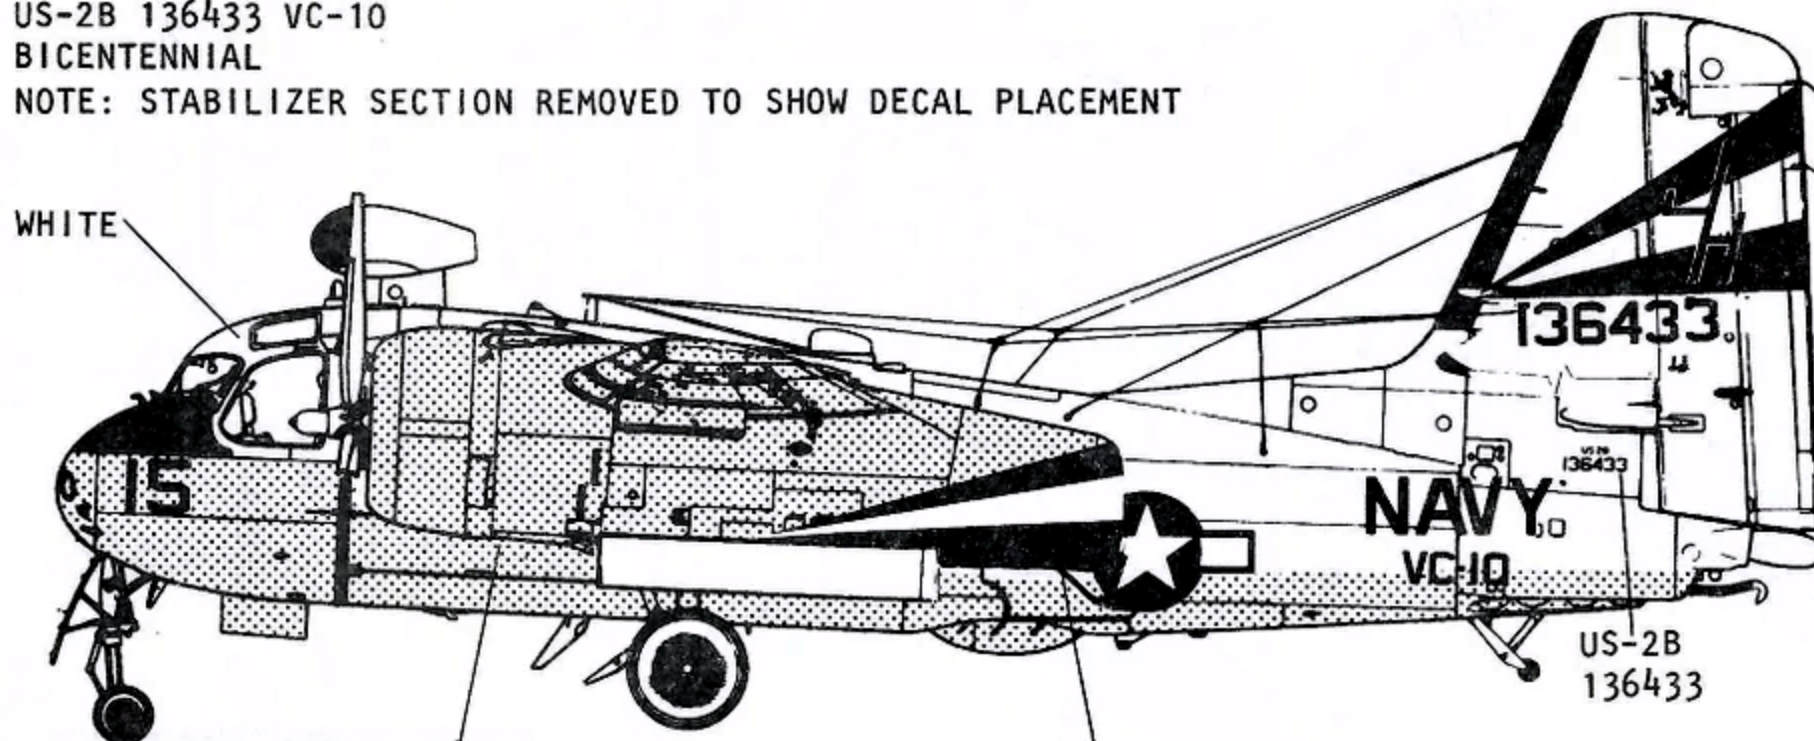

S2F-1 136434
 KOREAN AIR FORCE
 SEA BLUE FS 25042

72-442

NOTE: COWLING SECTION REMOVED TO SHOW DECAL PLACEMENT

S-2F 136477
 ROYAL THAI NAVY

NOTE: STABILIZER SECTION REMOVED TO SHOW DECAL PLACEMENT
 LT. GULL GRAY FS 36440

WHITE

๕๗๗๗๗
 PLACED ON STARBOARD SIDE.

US-2B 136433 VC-10
 BICENTENNIAL

NOTE: STABILIZER SECTION REMOVED TO SHOW DECAL PLACEMENT

WHITE

LT. GULL GRAY FS 36440

NOTE: ENCLOSED AREA ON REAR ENGINE NACELL
 FILL WITH PUTTY AND SAND

UPPER AND LOWER STARBOARD VIEWS SHOWN HERE

NATIONAL INSIGNIAS ON UPPER PORT AND LOWER STARBOARD WINGS
NO NATIONAL INSIGNIAS ON WINGS OF ROYAL THAI AIRCRAFT

HAND GRIP ON THE STARBOARD SIDE TO THE RIGHT OF THE ENTRY DOOR