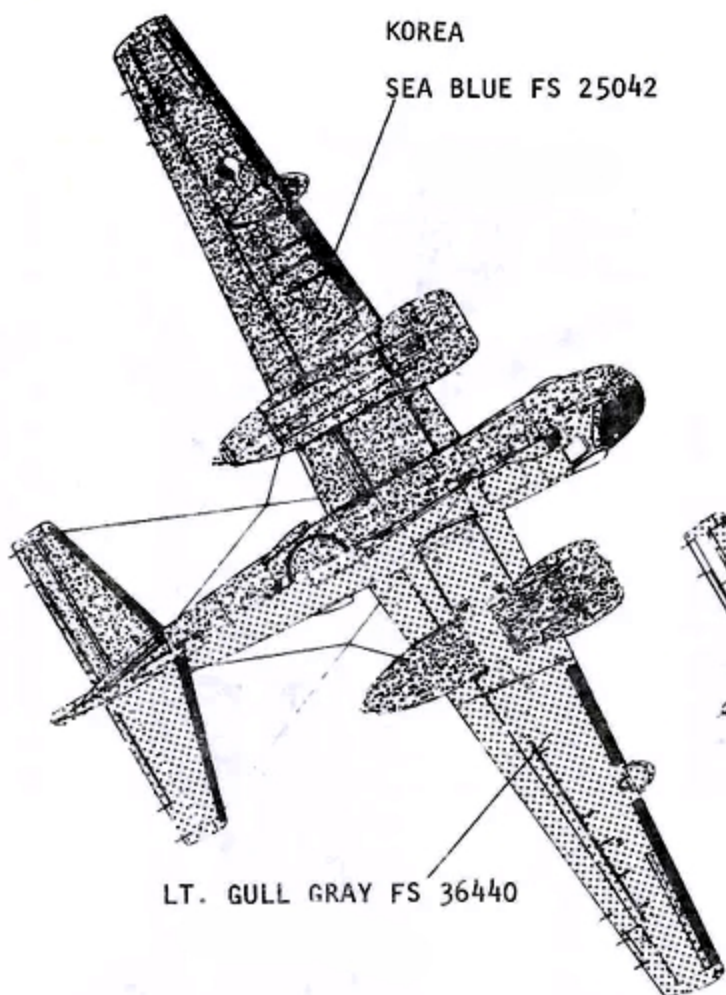

S2F-1 136434
 KOREAN AIR FORCE
 SEA BLUE FS 25042

72-442

NOTE: COWLING SECTION REMOVED TO SHOW DECAL PLACEMENT

S-2F 136477
 ROYAL THAI NAVY

NOTE: STABILIZER SECTION REMOVED TO SHOW DECAL PLACEMENT
 LT. GULL GRAY FS 36440

WHITE

๕๗๗๗๗
 PLACED ON STARBOARD SIDE.

US-2B 136433 VC-10
 BICENTENNIAL

NOTE: STABILIZER SECTION REMOVED TO SHOW DECAL PLACEMENT

WHITE

LT. GULL GRAY FS 36440

NOTE: ENCLOSED AREA ON REAR ENGINE NACELL
 FILL WITH PUTTY AND SAND

UPPER AND LOWER STARBOARD VIEWS SHOWN HERE

NATIONAL INSIGNIAS ON UPPER PORT AND LOWER STARBOARD WINGS
NO NATIONAL INSIGNIAS ON WINGS OF ROYAL THAI AIRCRAFT

HAND GRIP ON THE STARBOARD SIDE TO THE RIGHT OF THE ENTRY DOOR

UPPER AND LOWER STARBOARD VIEW