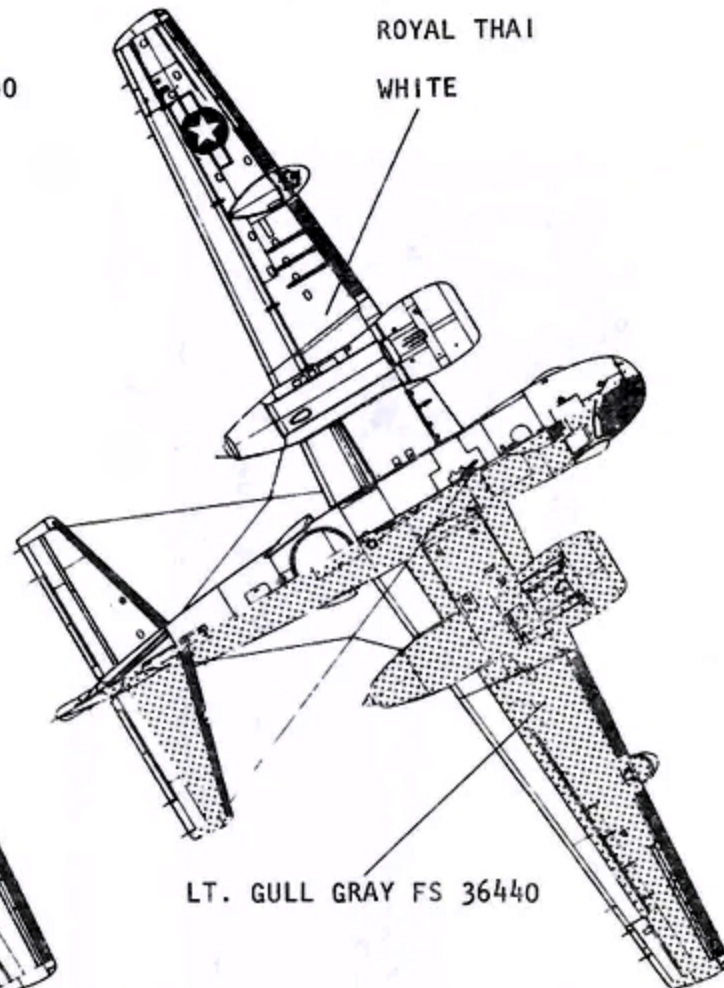

S2F-1 136434
 KOREAN AIR FORCE
 SEA BLUE FS 25042

72-442

NOTE: COWLING SECTION REMOVED TO SHOW DECAL PLACEMENT

S-2F 136477
 ROYAL THAI NAVY

NOTE: STABILIZER SECTION REMOVED TO SHOW DECAL PLACEMENT
 LT. GULL GRAY FS 36440

WHITE

๕๗๗๗๗
 PLACED ON STARBOARD SIDE.

US-2B 136433 VC-10
 BICENTENNIAL

NOTE: STABILIZER SECTION REMOVED TO SHOW DECAL PLACEMENT

WHITE

LT. GULL GRAY FS 36440

NOTE: ENCLOSED AREA ON REAR ENGINE NACELL
 FILL WITH PUTTY AND SAND

UPPER AND LOWER STARBOARD VIEWS SHOWN HERE

NATIONAL INSIGNIAS ON UPPER PORT AND LOWER STARBOARD WINGS
NO NATIONAL INSIGNIAS ON WINGS OF ROYAL THAI AIRCRAFT

HAND GRIP ON THE STARBOARD SIDE TO THE RIGHT OF THE ENTRY DOOR

UPPER AND LOWER STARBOARD VIEW