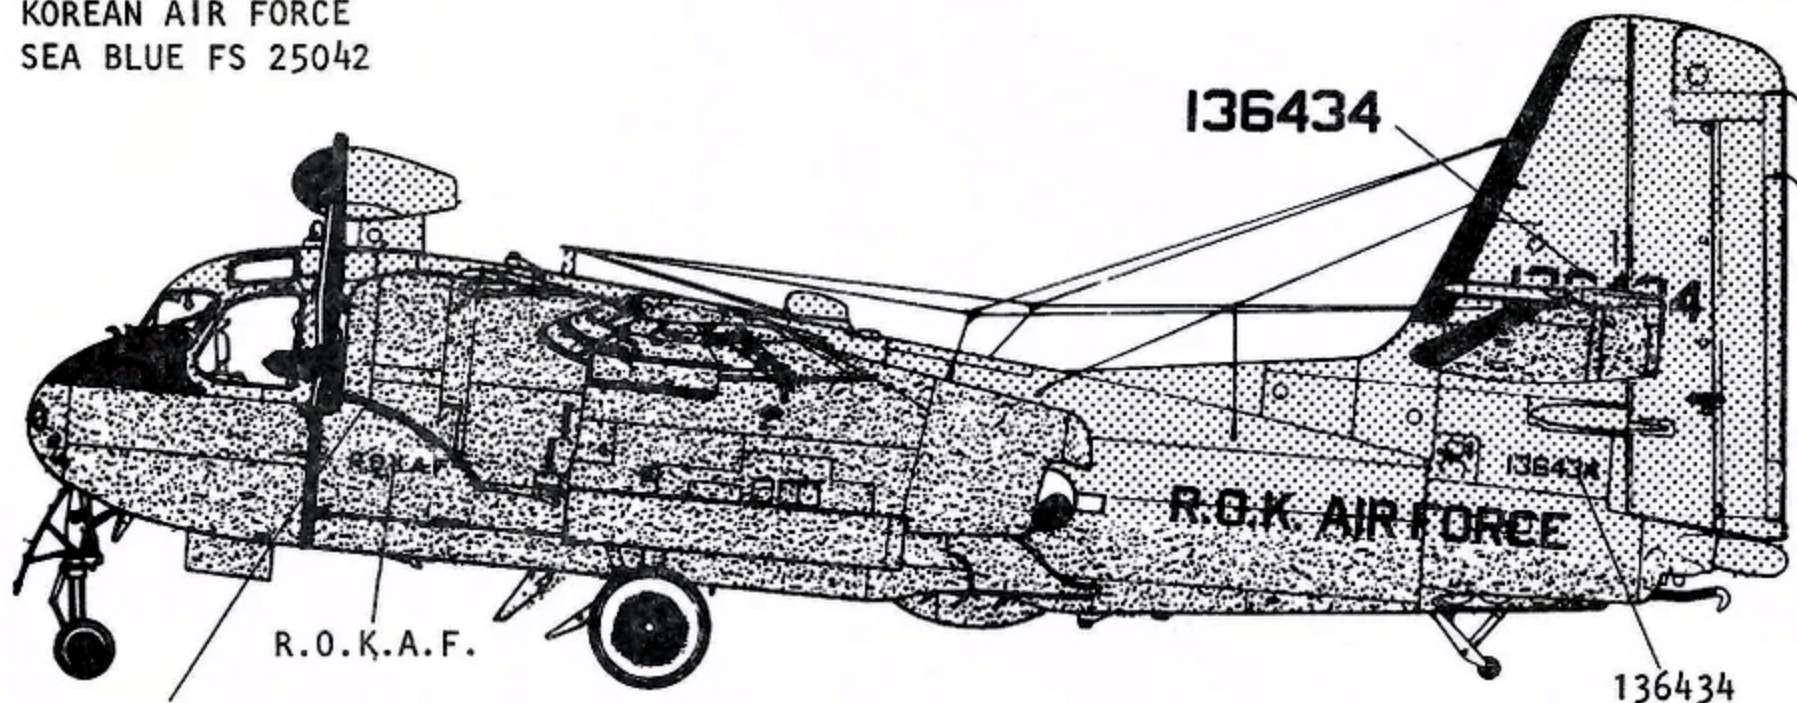

S2F-1 136434
 KOREAN AIR FORCE
 SEA BLUE FS 25042

72-442

NOTE: COWLING SECTION REMOVED TO SHOW DECAL PLACEMENT

S-2F 136477
 ROYAL THAI NAVY

NOTE: STABILIZER SECTION REMOVED TO SHOW DECAL PLACEMENT
 LT. GULL GRAY FS 36440

WHITE

๕๗๗๗๗
 PLACED ON STARBOARD SIDE.

US-2B 136433 VC-10
 BICENTENNIAL

NOTE: STABILIZER SECTION REMOVED TO SHOW DECAL PLACEMENT

WHITE

LT. GULL GRAY FS 36440

NOTE: ENCLOSED AREA ON REAR ENGINE NACELL
 FILL WITH PUTTY AND SAND