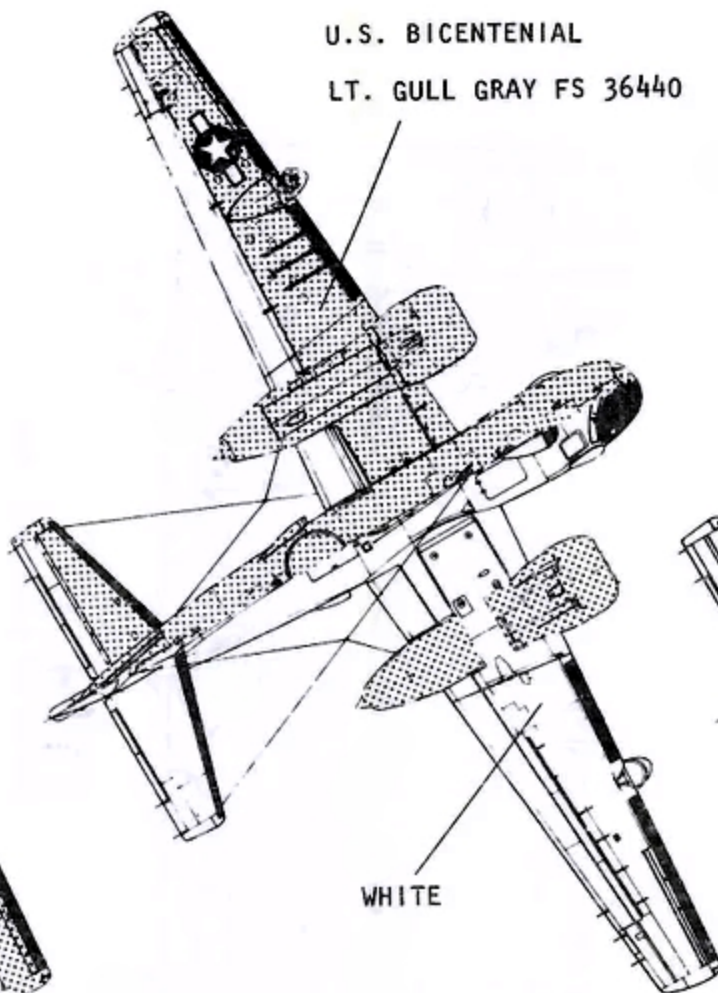

S2F-1 136434
 KOREAN AIR FORCE
 SEA BLUE FS 25042

72-442

NOTE: COWLING SECTION REMOVED TO SHOW DECAL PLACEMENT

S-2F 136477
 ROYAL THAI NAVY

NOTE: STABILIZER SECTION REMOVED TO SHOW DECAL PLACEMENT
 LT. GULL GRAY FS 36440

WHITE

๕๗๗๗๗
 PLACED ON STARBOARD SIDE.

US-2B 136433 VC-10
 BICENTENNIAL

NOTE: STABILIZER SECTION REMOVED TO SHOW DECAL PLACEMENT

WHITE

LT. GULL GRAY FS 36440

NOTE: ENCLOSED AREA ON REAR ENGINE NACELL
 FILL WITH PUTTY AND SAND

UPPER AND LOWER STARBOARD VIEWS SHOWN HERE

NATIONAL INSIGNIAS ON UPPER PORT AND LOWER STARBOARD WINGS
NO NATIONAL INSIGNIAS ON WINGS OF ROYAL THAI AIRCRAFT

HAND GRIP ON THE STARBOARD SIDE TO THE RIGHT OF THE ENTRY DOOR

UPPER AND LOWER STARBOARD VIEW