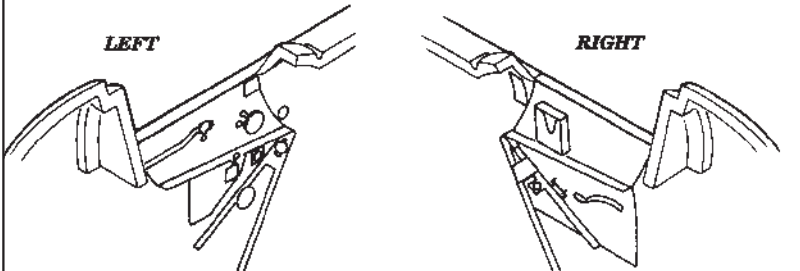

HAWKER HURRICANE Mk I

1/72 scale detail set for HASEGAWA kit

72 207

-  OPPOSITE SIDE
-  REMOVE
-  BEND
-  REPLACE
-  GRIND

LEFT SIDE

COCKPIT

RIGHT SIDE

ASSEMBLED COCKPIT

INSTRUMENT PANEL

FLOOR AND PILOT'S SEAT

WHEEL WELL

RADIO MAST

RADIATOR

side view

kit part F2

FOOT STEP