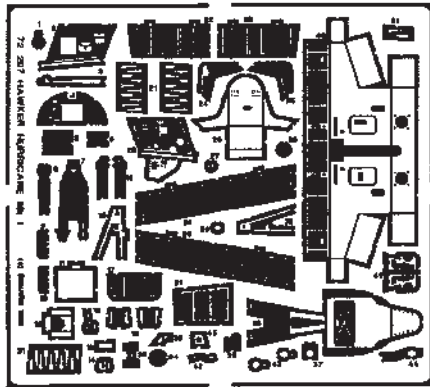

HAWKER HURRICANE Mk I

1/72 scale detail set for HASEGAWA kit

72 207

-  OPPOSITE SIDE
-  REMOVE
-  BEND
-  REPLACE
-  GRIND

LEFT SIDE

COCKPIT

RIGHT SIDE

ASSEMBLED COCKPIT

INSTRUMENT PANEL

FLOOR AND PILOT'S SEAT

WHEEL WELL

RADIO MAST

RADIATOR

side view

kit part F2

FOOT STEP