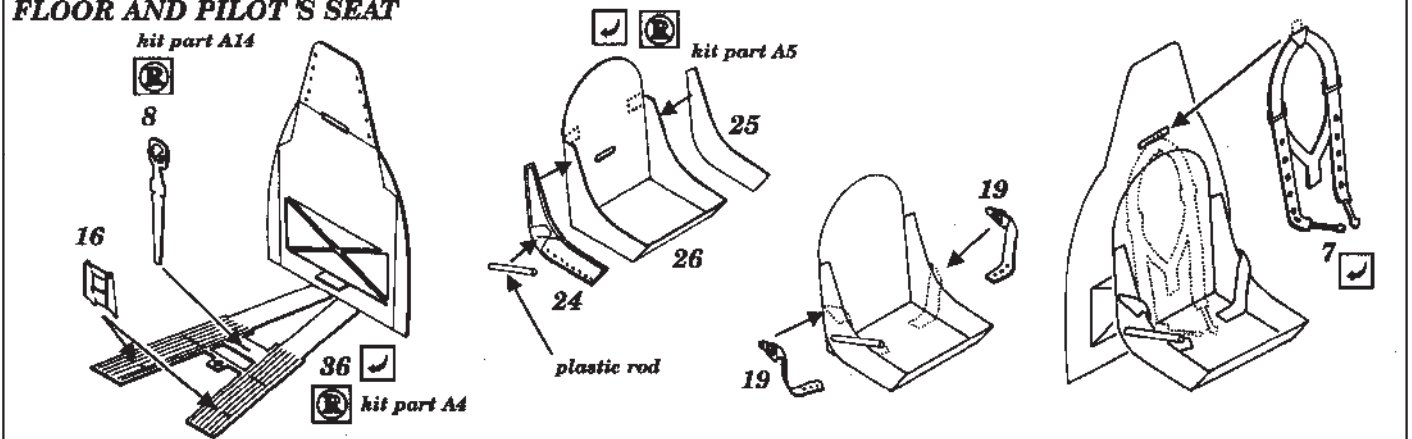

HAWKER HURRICANE Mk I

1/72 scale detail set for HASEGAWA kit

72 207

-  OPPOSITE SIDE
-  REMOVE
-  BEND
-  REPLACE
-  GRIND

LEFT SIDE

COCKPIT

RIGHT SIDE

ASSEMBLED COCKPIT

INSTRUMENT PANEL

FLOOR AND PILOT'S SEAT

WHEEL WELL

RADIO MAST

RADIATOR

side view

kit part F2

FOOT STEP