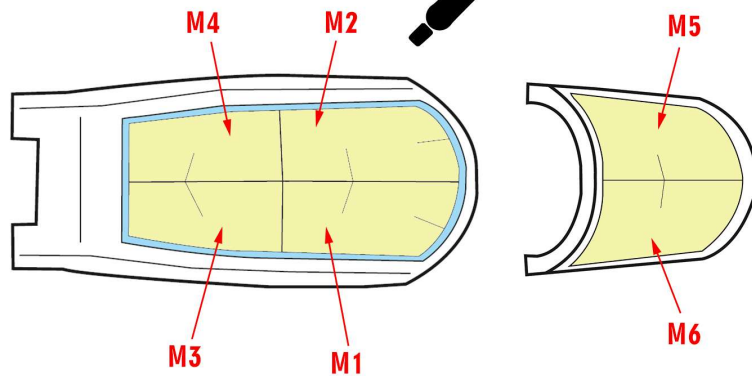

MiG-29SMT mask for Zvezda Kitpart

Step 1.

Brush wheels colour

Step 2.

Brush disks colour

M10

Liquid mask

M9