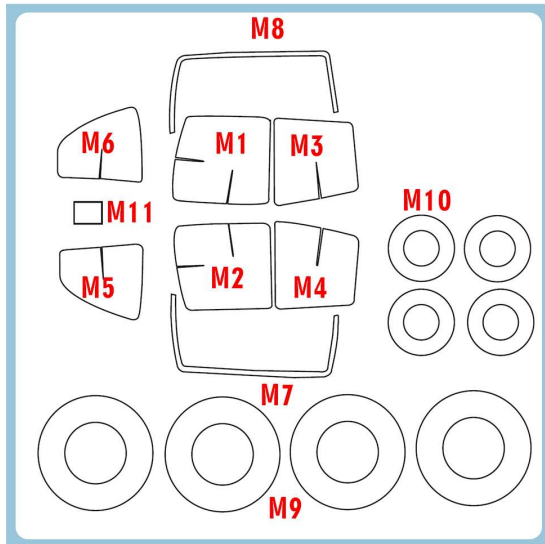

MiG-29SMT mask for Zvezda Kitpart

Step 1.

Brush wheels colour

Step 2.

Brush disks colour

M10

Liquid mask

M9