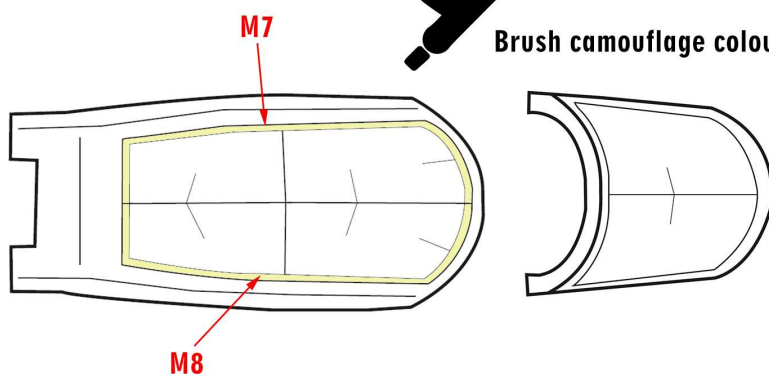

MiG-29SMT mask for Zvezda Kitpart

Step 1.

Brush wheels colour

Step 2.

Brush disks colour

M10

Liquid mask

M9