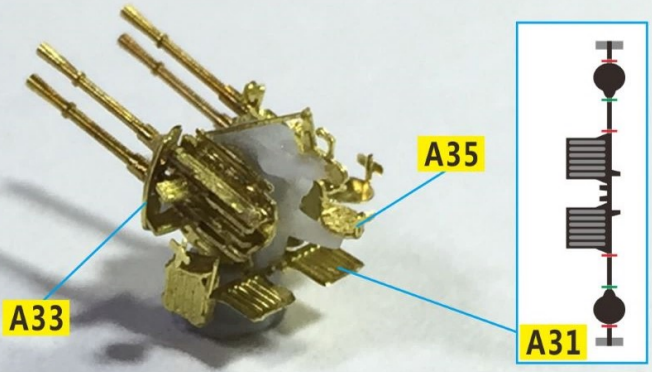

NO.VF350003

CNC Scribed Brass Part:

- 01 : 380mm Main Barrel *08
- 02 : 150mm Barrel *12
- 03 : 105mm Barrel *16
- 04 : 37mm Barrel *16
- 05 : 20mm Barrel *23
- 06 : 20mm Gun Base *12
- 07 : Bitt Middel *30

Wooden Deck:

Resin Part:

- 01 : 380mm Gun Tarpaulins *08
- 02 : 150mm Gun Tarpaulins *12
- 03 : Aircraft Ar 196 *02
- 04 : 37mm Gun Base *08
- 05 : Square Lift Raft *20
- 06 : Cockboat (three-type) *12
- 07 : Windlass (tow-type) *30
- 08 : Flak-38 20mm Gun Base*02
- 09 : Warship's Paravane *04
- 10 : Hawsehole *02

Photo Etching:

A. B. C. D. E. F. G. H. I. J. K. L. M (Total : 13 Sheets)

| | | | |
|---------------------------|----------------|------------------|-----------------|
| Install 组装 | Remove 去除 | Bend 弯曲 | Make Hole 钻孔 |
| Same Another Side 对侧相同 | Up Fold 向上折 | Down Fold 向下折 | |

Very Fire Technology Co., Ltd.
 Copyright ©2016
 R&D Building NO.6
 Wu Da Yuan, East Road
 Optics Valley, China

20mm L/65 C/38 gun quadruple mount

对侧相同

SKC/34 380mm/52L gun

SK C/28 150mm gun

20mm L/65 C/38 gun single mount