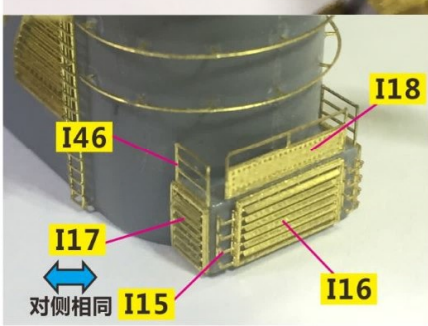

Very Fire Technology Co., Ltd.
 Copyright ©2016
 R&D Building NO.6
 Wu Da Yuan, East Road
 Optics Valley, China

20mm L/65 C/38 gun quadruple mount

对侧相同

SKC/34 380mm/52L gun

SK C/28 150mm gun

20mm L/65 C/38 gun single mount

探照灯

卷扬机

水机

小艇

舰桥

0.3mm胶棒

桅杆

烟囱