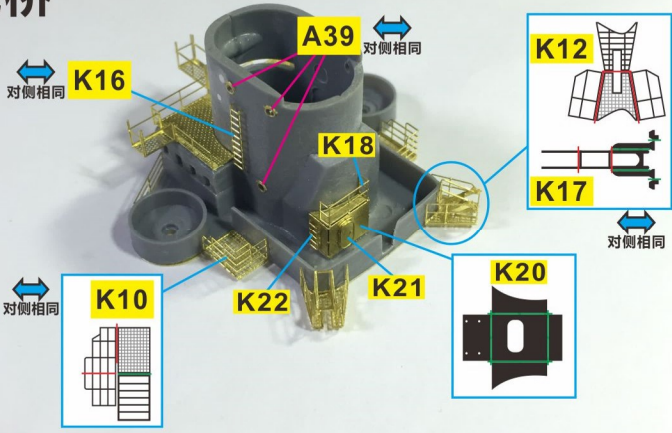

Very Fire Technology Co., Ltd.
 Copyright ©2016
 R&D Building NO.6
 Wu Da Yuan, East Road
 Optics Valley, China

20mm L/65 C/38 gun quadruple mount

对侧相同

SKC/34 380mm/52L gun

SK C/28 150mm gun

20mm L/65 C/38 gun single mount

探照灯

卷扬机

水机

小艇

舰桥

0.3mm胶棒

桅杆

烟囱