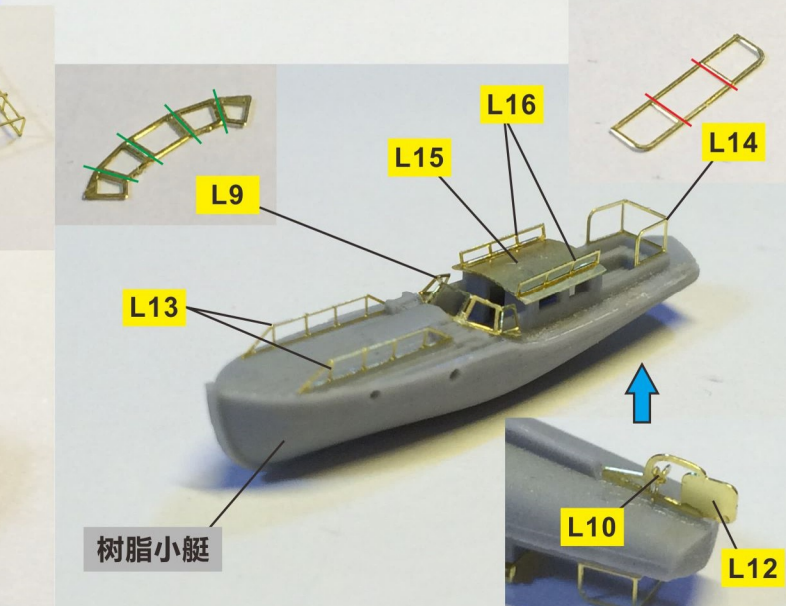

Very Fire Technology Co., Ltd.
 Copyright ©2016
 R&D Building NO.6
 Wu Da Yuan, East Road
 Optics Valley, China

20mm L/65 C/38 gun quadruple mount

对侧相同

SKC/34 380mm/52L gun

SK C/28 150mm gun

20mm L/65 C/38 gun single mount

探照灯

卷扬机

水机

小艇

舰桥

0.3mm胶棒

桅杆

烟囱