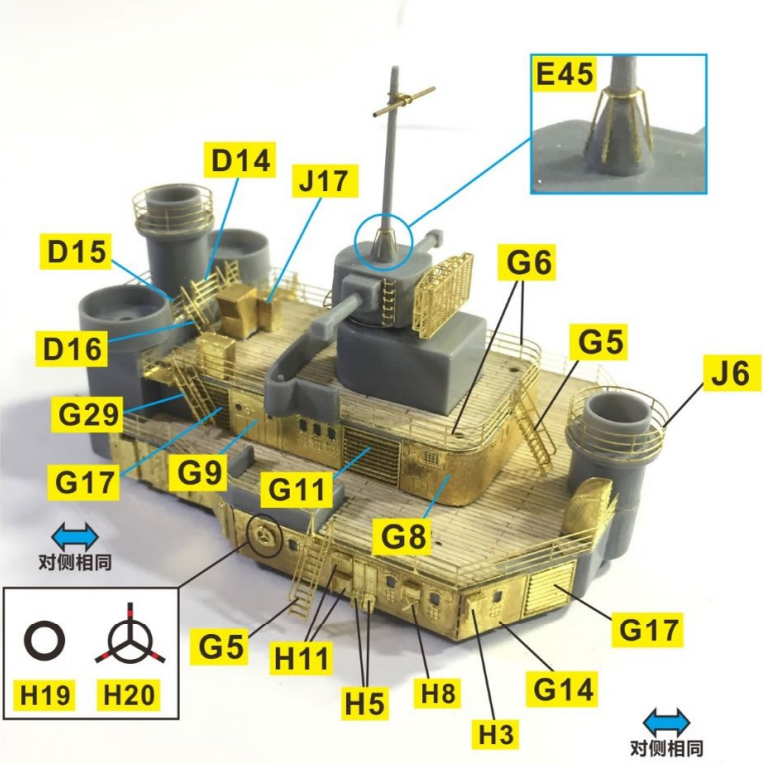

Very Fire Technology Co., Ltd.
 Copyright ©2016
 R&D Building NO.6
 Wu Da Yuan, East Road
 Optics Valley, China

20mm L/65 C/38 gun quadruple mount

对侧相同

SKC/34 380mm/52L gun

SK C/28 150mm gun

20mm L/65 C/38 gun single mount

探照灯

卷扬机

水机

小艇

舰桥

0.3mm胶棒

桅杆

烟囱