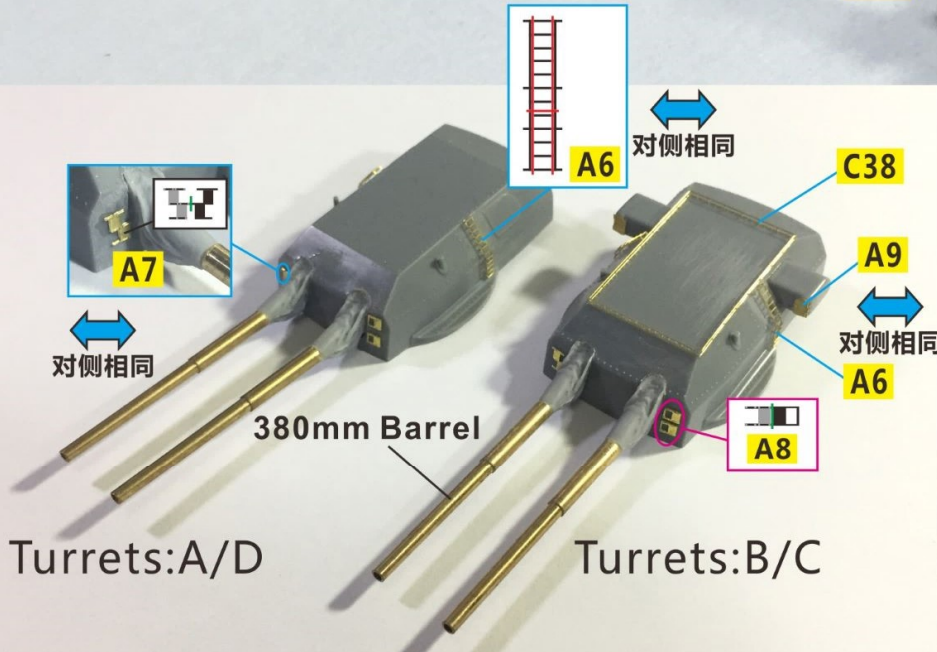

NO.VF350003

CNC Scribed Brass Part:

- 01 : 380mm Main Barrel *08
- 02 : 150mm Barrel *12
- 03 : 105mm Barrel *16
- 04 : 37mm Barrel *16
- 05 : 20mm Barrel *23
- 06 : 20mm Gun Base *12
- 07 : Bitt Middel *30

Photo Etching:

A. B. C. D. E. F. G. H. I. J. K. L. M (Total : 13 Sheets)

| | | | |
|---------------------------|----------------|------------------|-----------------|
| Install 组装 | Remove 去除 | Bend 弯曲 | Make Hole 钻孔 |
| Same Another Side 对侧相同 | Up Fold 向上折 | Down Fold 向下折 | |

Very Fire Technology Co., Ltd.
 Copyright ©2016
 R&D Building NO.6
 Wu Da Yuan, East Road
 Optics Valley, China

20mm L/65 C/38 gun quadruple mount

对侧相同

SKC/34 380mm/52L gun

SK C/28 150mm gun

20mm L/65 C/38 gun single mount