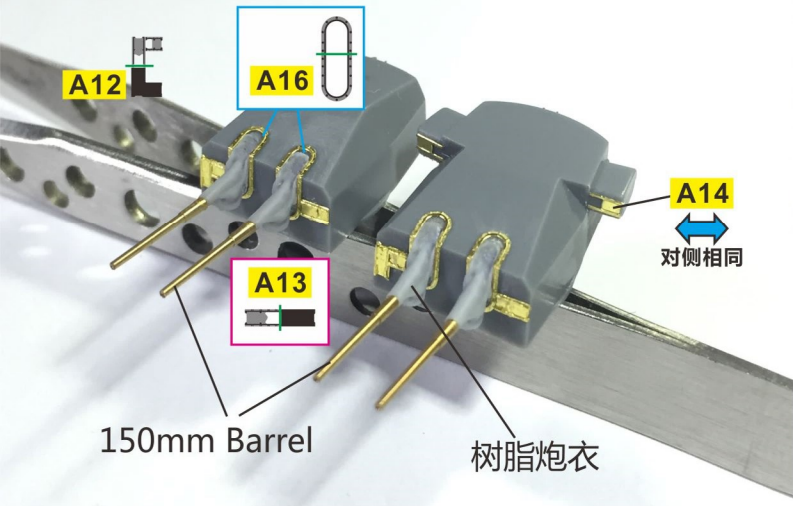

NO.VF350003

CNC Scribed Brass Part:

- 01 : 380mm Main Barrel *08
- 02 : 150mm Barrel *12
- 03 : 105mm Barrel *16
- 04 : 37mm Barrel *16
- 05 : 20mm Barrel *23
- 06 : 20mm Gun Base *12
- 07 : Bitt Middel *30

Photo Etching:

A. B. C. D. E. F. G. H. I. J. K. L. M (Total : 13 Sheets)

| | | | |
|---------------------------|----------------|------------------|-----------------|
| Install 组装 | Remove 去除 | Bend 弯曲 | Make Hole 钻孔 |
| Same Another Side 对侧相同 | Up Fold 向上折 | Down Fold 向下折 | |

Very Fire Technology Co., Ltd.
 Copyright ©2016
 R&D Building NO.6
 Wu Da Yuan, East Road
 Optics Valley, China

20mm L/65 C/38 gun quadruple mount

对侧相同

SKC/34 380mm/52L gun

SK C/28 150mm gun

20mm L/65 C/38 gun single mount