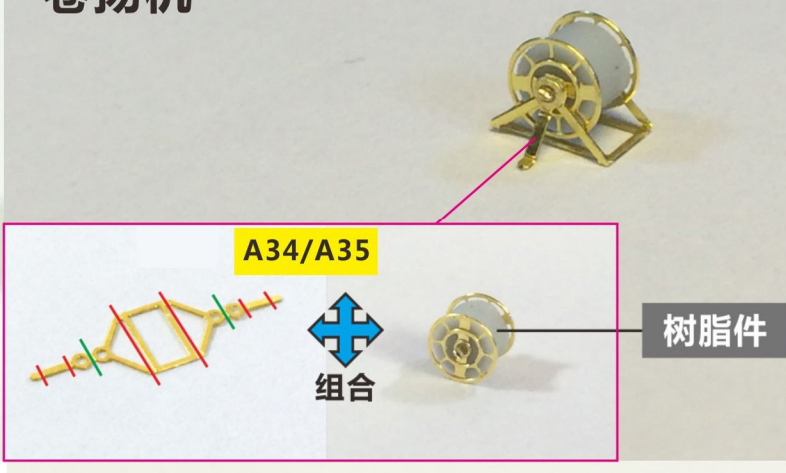

NO.VF350003

CNC Scribed Brass Part:

- 01 : 380mm Main Barrel *08
- 02 : 150mm Barrel *12
- 03 : 105mm Barrel *16
- 04 : 37mm Barrel *16
- 05 : 20mm Barrel *23
- 06 : 20mm Gun Base *12
- 07 : Bitt Middel *30

Very Fire Technology Co., Ltd.
 Copyright ©2016
 R&D Building NO.6
 Wu Da Yuan, East Road
 Optics Valley, China

20mm L/65 C/38 gun quadruple mount

对侧相同

SKC/34 380mm/52L gun

SK C/28 150mm gun

20mm L/65 C/38 gun single mount

探照灯

卷扬机

水机

小艇

舰桥

0.3mm胶棒

桅杆

烟囱