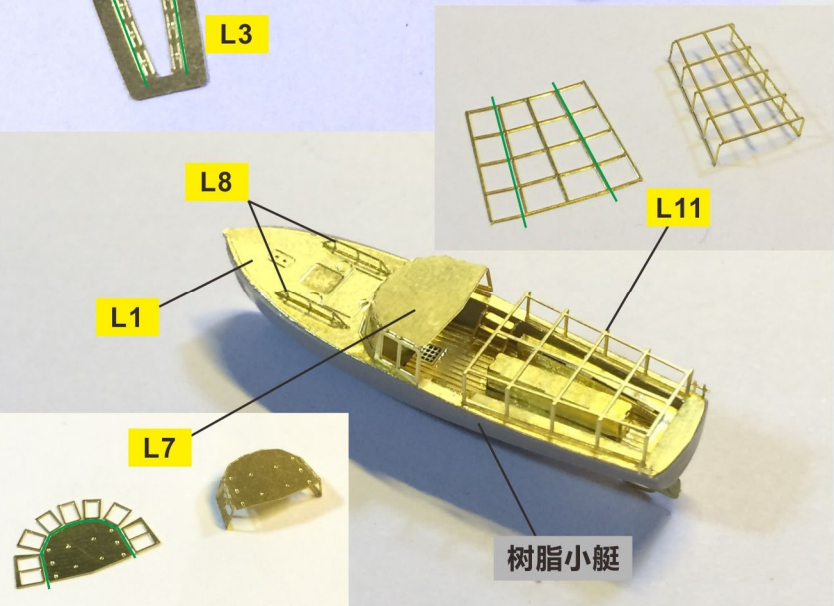

Very Fire Technology Co., Ltd.
 Copyright ©2016
 R&D Building NO.6
 Wu Da Yuan, East Road
 Optics Valley, China

20mm L/65 C/38 gun quadruple mount

对侧相同

SKC/34 380mm/52L gun

SK C/28 150mm gun

20mm L/65 C/38 gun single mount

探照灯

卷扬机

水机

小艇

舰桥

0.3mm胶棒

桅杆

烟囱