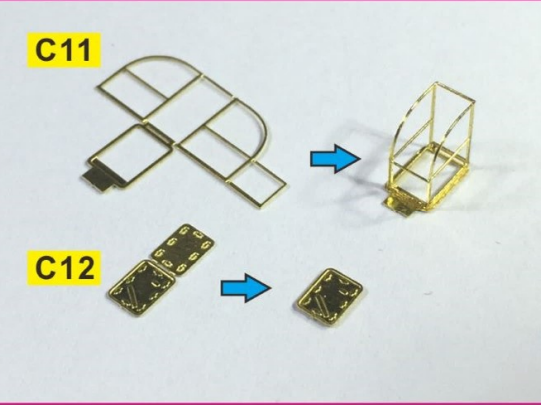

NO.VF350003

CNC Scribed Brass Part:

- 01 : 380mm Main Barrel *08
- 02 : 150mm Barrel *12
- 03 : 105mm Barrel *16
- 04 : 37mm Barrel *16
- 05 : 20mm Barrel *23
- 06 : 20mm Gun Base *12
- 07 : Bitt Middel *30

Very Fire Technology Co., Ltd.
 Copyright ©2016
 R&D Building NO.6
 Wu Da Yuan, East Road
 Optics Valley, China

20mm L/65 C/38 gun quadruple mount

对侧相同

SKC/34 380mm/52L gun

SK C/28 150mm gun

20mm L/65 C/38 gun single mount

探照灯

卷扬机

水机

小艇

舰桥

0.3mm胶棒

桅杆

烟囱