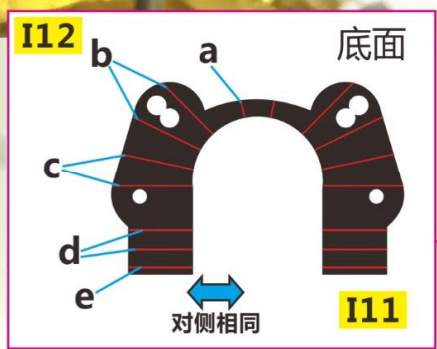

Photo Etching:

A. B. C. D. E. F. G. H. I. J. K. L. M (Total : 13 Sheets)

| | | | |
|---------------------------|----------------|------------------|-----------------|
| Install 组装 | Remove 去除 | Bend 弯曲 | Make Hole 钻孔 |
| Same Another Side 对侧相同 | Up Fold 向上折 | Down Fold 向下折 | |

Very Fire Technology Co., Ltd.
 Copyright ©2016
 R&D Building NO.6
 Wu Da Yuan, East Road
 Optics Valley, China

20mm L/65 C/38 gun quadruple mount

对侧相同

SKC/34 380mm/52L gun

SK C/28 150mm gun

20mm L/65 C/38 gun single mount

探照灯

卷扬机

水机

小艇

舰桥

0.3mm胶棒

桅杆

烟囱