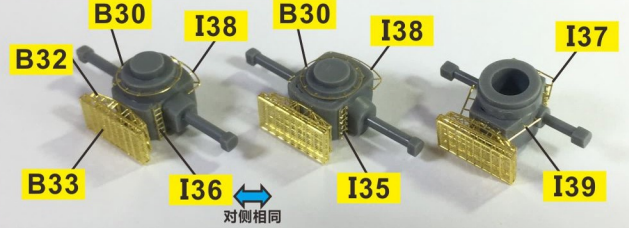

NO.VF350003

CNC Scribed Brass Part:

- 01 : 380mm Main Barrel *08
- 02 : 150mm Barrel *12
- 03 : 105mm Barrel *16
- 04 : 37mm Barrel *16
- 05 : 20mm Barrel *23
- 06 : 20mm Gun Base *12
- 07 : Bitt Middel *30

Very Fire Technology Co., Ltd.
 Copyright ©2016
 R&D Building NO.6
 Wu Da Yuan, East Road
 Optics Valley, China

20mm L/65 C/38 gun quadruple mount

对侧相同

SKC/34 380mm/52L gun

SK C/28 150mm gun

20mm L/65 C/38 gun single mount

探照灯

卷扬机

水机

小艇

舰桥

0.3mm胶棒

桅杆

烟囱