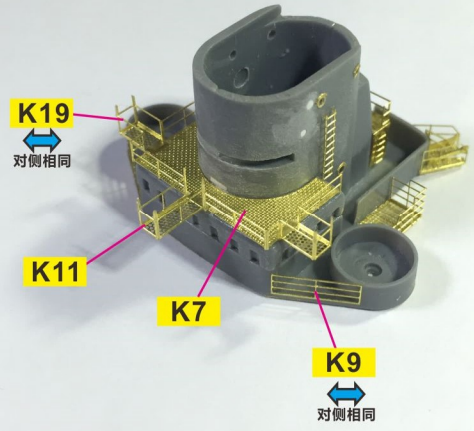

NO.VF350003

CNC Scribed Brass Part:

- 01 : 380mm Main Barrel *08
- 02 : 150mm Barrel *12
- 03 : 105mm Barrel *16
- 04 : 37mm Barrel *16
- 05 : 20mm Barrel *23
- 06 : 20mm Gun Base *12
- 07 : Bitt Middel *30

Very Fire Technology Co., Ltd.
 Copyright ©2016
 R&D Building NO.6
 Wu Da Yuan, East Road
 Optics Valley, China

20mm L/65 C/38 gun quadruple mount

对侧相同

SKC/34 380mm/52L gun

SK C/28 150mm gun

20mm L/65 C/38 gun single mount

探照灯

卷扬机

水机

小艇

舰桥

0.3mm胶棒

桅杆

烟囱