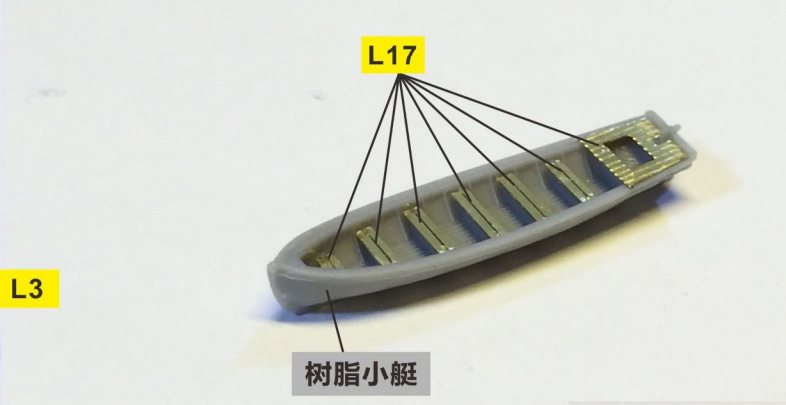

Very Fire Technology Co., Ltd.
 Copyright ©2016
 R&D Building NO.6
 Wu Da Yuan, East Road
 Optics Valley, China

20mm L/65 C/38 gun quadruple mount

对侧相同

SKC/34 380mm/52L gun

SK C/28 150mm gun

20mm L/65 C/38 gun single mount

探照灯

卷扬机

水机

小艇

舰桥

0.3mm胶棒

桅杆

烟囱