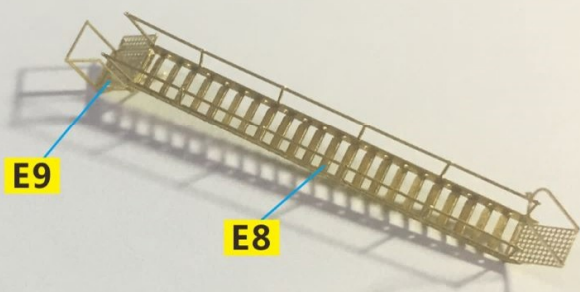

Photo Etching:

A. B. C. D. E. F. G. H. I. J. K. L. M (Total : 13 Sheets)

| | | | |
|---------------------------|----------------|------------------|-----------------|
| Install 组装 | Remove 去除 | Bend 弯曲 | Make Hole 钻孔 |
| Same Another Side 对侧相同 | Up Fold 向上折 | Down Fold 向下折 | |

Very Fire Technology Co., Ltd.
 Copyright ©2016
 R&D Building NO.6
 Wu Da Yuan, East Road
 Optics Valley, China

20mm L/65 C/38 gun quadruple mount

对侧相同

SKC/34 380mm/52L gun

SK C/28 150mm gun

20mm L/65 C/38 gun single mount

探照灯

卷扬机

水机

小艇

舰桥

0.3mm胶棒

桅杆

烟囱