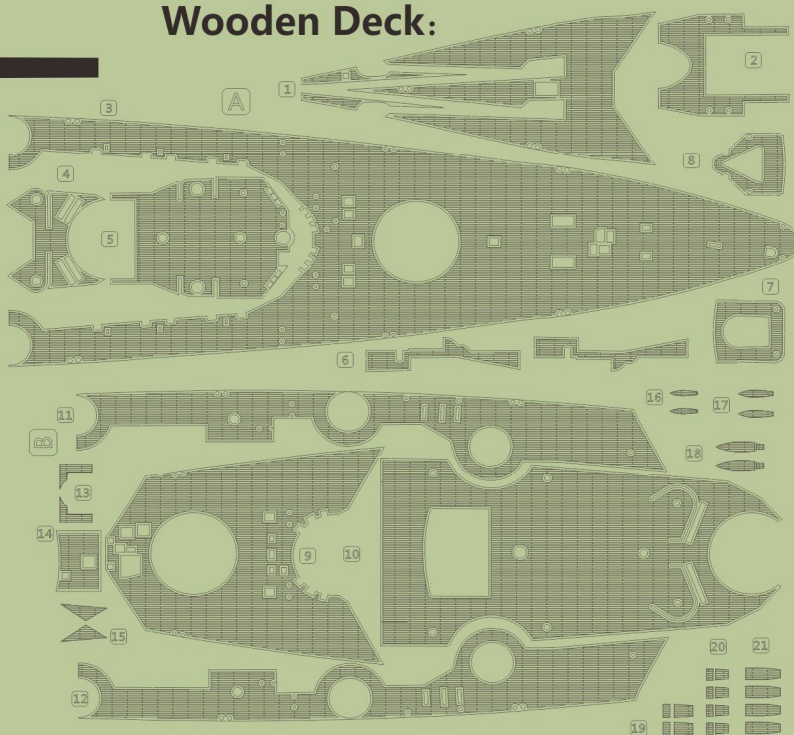

1/350 The Battleship Bismarck (For TAMIYA 78013)

Very Fire Technology Co., Ltd.

Copyright ©2016
R&D Building NO.6
Wu Da Yuan, East Road
Optics Valley, China
E-mail: veryfire_model@163.com

1/350 German Bismarck Battleship Detail Up Set

NO.VF350003

CNC Scribed Brass Part:

- 01 : 380mm Main Barrel *08
- 02 : 150mm Barrel *12
- 03 : 105mm Barrel *16
- 04 : 37mm Barrel *16
- 05 : 20mm Barrel *23
- 06 : 20mm Gun Base *12
- 07 : Bitt Middel *30

Wooden Deck:

Resin Part:

- 01 : 380mm Gun Tarpaulins *08
- 02 : 150mm Gun Tarpaulins *12
- 03 : Aircraft Ar 196 *02
- 04 : 37mm Gun Base *08
- 05 : Square Lift Raft *20
- 06 : Cockboat (three-type) *12
- 07 : Windlass (tow-type) *30
- 08 : Flak-38 20mm Gun Base*02
- 09 : Warship's Paravane *04
- 10 : Hawsehole *02