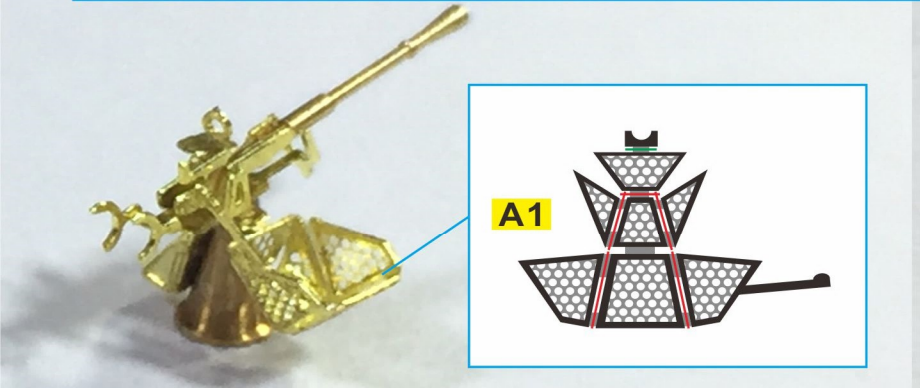

Very Fire Technology Co., Ltd.
 Copyright ©2016
 R&D Building NO.6
 Wu Da Yuan, East Road
 Optics Valley, China

20mm L/65 C/38 gun quadruple mount

对侧相同

SKC/34 380mm/52L gun

SK C/28 150mm gun

20mm L/65 C/38 gun single mount