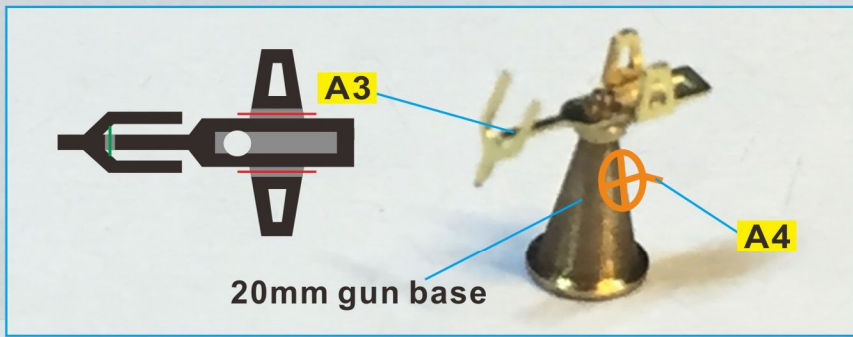

Very Fire Technology Co., Ltd.
 Copyright ©2016
 R&D Building NO.6
 Wu Da Yuan, East Road
 Optics Valley, China

20mm L/65 C/38 gun quadruple mount

对侧相同

SKC/34 380mm/52L gun

SK C/28 150mm gun

20mm L/65 C/38 gun single mount