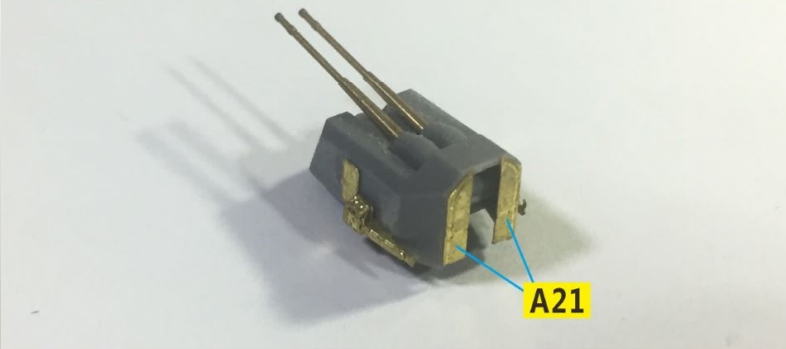

Photo Etching:

A. B. C. D. E. F. G. H. I. J. K. L. M (Total : 13 Sheets)

| | | | |
|---------------------------|----------------|------------------|-----------------|
| Install 组装 | Remove 去除 | Bend 弯曲 | Make Hole 钻孔 |
| Same Another Side 对侧相同 | Up Fold 向上折 | Down Fold 向下折 | |

Very Fire Technology Co., Ltd.
 Copyright ©2016
 R&D Building NO.6
 Wu Da Yuan, East Road
 Optics Valley, China

20mm L/65 C/38 gun quadruple mount

对侧相同

SKC/34 380mm/52L gun

SK C/28 150mm gun

20mm L/65 C/38 gun single mount