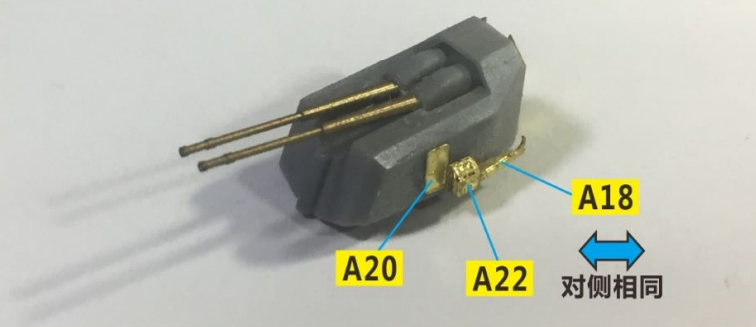

NO.VF350003

CNC Scribed Brass Part:

- 01 : 380mm Main Barrel *08
- 02 : 150mm Barrel *12
- 03 : 105mm Barrel *16
- 04 : 37mm Barrel *16
- 05 : 20mm Barrel *23
- 06 : 20mm Gun Base *12
- 07 : Bitt Middel *30

Very Fire Technology Co., Ltd.
 Copyright ©2016
 R&D Building NO.6
 Wu Da Yuan, East Road
 Optics Valley, China

20mm L/65 C/38 gun quadruple mount

对侧相同

SKC/34 380mm/52L gun

SK C/28 150mm gun

20mm L/65 C/38 gun single mount