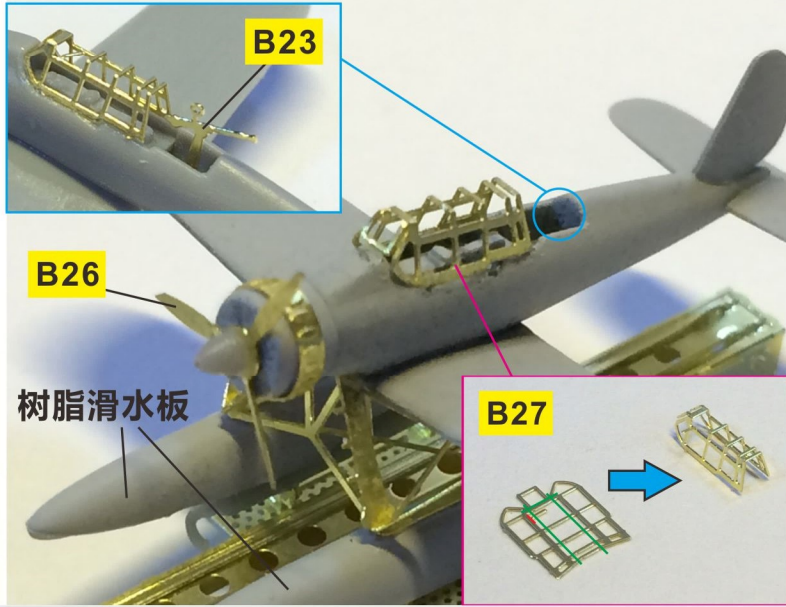

NO.VF350003

CNC Scribed Brass Part:

- 01 : 380mm Main Barrel *08
- 02 : 150mm Barrel *12
- 03 : 105mm Barrel *16
- 04 : 37mm Barrel *16
- 05 : 20mm Barrel *23
- 06 : 20mm Gun Base *12
- 07 : Bitt Middel *30

Very Fire Technology Co., Ltd.
 Copyright ©2016
 R&D Building NO.6
 Wu Da Yuan, East Road
 Optics Valley, China

20mm L/65 C/38 gun quadruple mount

对侧相同

SKC/34 380mm/52L gun

SK C/28 150mm gun

20mm L/65 C/38 gun single mount

探照灯

卷扬机

水机

小艇

舰桥

0.3mm胶棒

桅杆

烟囱