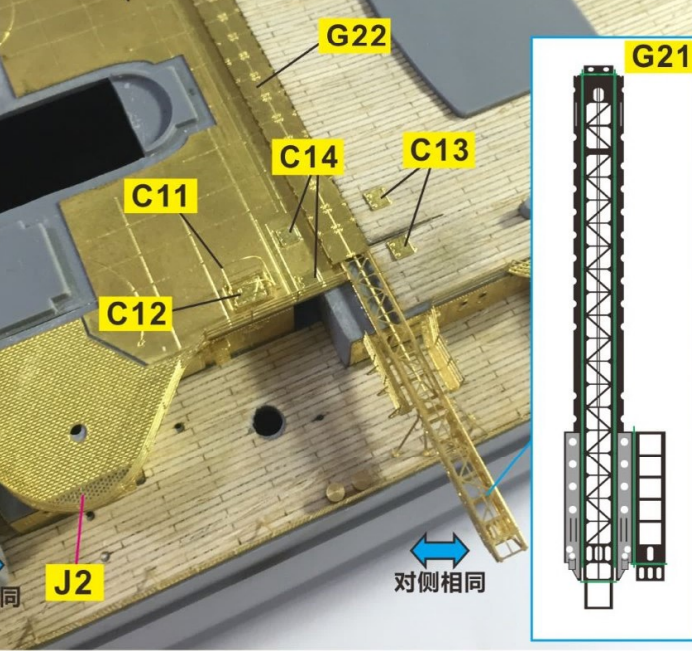

Very Fire Technology Co., Ltd.
 Copyright ©2016
 R&D Building NO.6
 Wu Da Yuan, East Road
 Optics Valley, China

20mm L/65 C/38 gun quadruple mount

对侧相同

SKC/34 380mm/52L gun

SK C/28 150mm gun

20mm L/65 C/38 gun single mount

探照灯

卷扬机

水机

小艇

舰桥

0.3mm胶棒

桅杆

烟囱