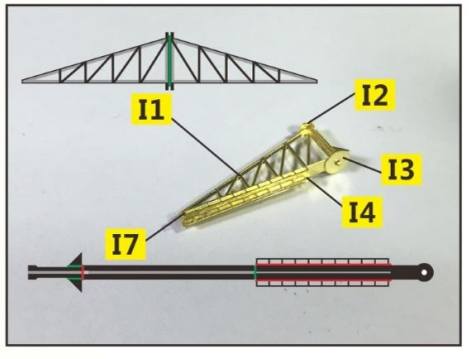

NO.VF350003

CNC Scribed Brass Part:

- 01 : 380mm Main Barrel *08
- 02 : 150mm Barrel *12
- 03 : 105mm Barrel *16
- 04 : 37mm Barrel *16
- 05 : 20mm Barrel *23
- 06 : 20mm Gun Base *12
- 07 : Bitt Middel *30

Very Fire Technology Co., Ltd.
 Copyright ©2016
 R&D Building NO.6
 Wu Da Yuan, East Road
 Optics Valley, China

20mm L/65 C/38 gun quadruple mount

对侧相同

SKC/34 380mm/52L gun

SK C/28 150mm gun

20mm L/65 C/38 gun single mount

探照灯

卷扬机

水机

小艇

舰桥

0.3mm胶棒

桅杆

烟囱