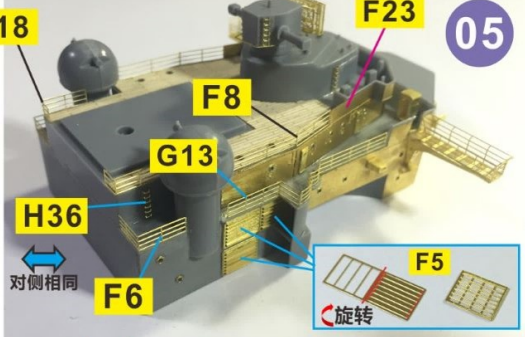

Very Fire Technology Co., Ltd.
 Copyright ©2016
 R&D Building NO.6
 Wu Da Yuan, East Road
 Optics Valley, China

20mm L/65 C/38 gun quadruple mount

对侧相同

SKC/34 380mm/52L gun

SK C/28 150mm gun

20mm L/65 C/38 gun single mount

探照灯

卷扬机

水机

小艇

舰桥

0.3mm胶棒

桅杆

烟囱