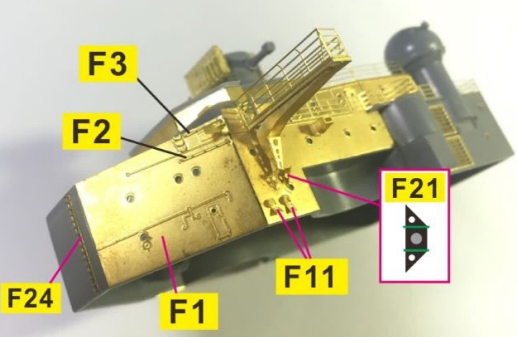

NO.VF350003

CNC Scribed Brass Part:

- 01 : 380mm Main Barrel *08
- 02 : 150mm Barrel *12
- 03 : 105mm Barrel *16
- 04 : 37mm Barrel *16
- 05 : 20mm Barrel *23
- 06 : 20mm Gun Base *12
- 07 : Bitt Middel *30

Very Fire Technology Co., Ltd.
 Copyright ©2016
 R&D Building NO.6
 Wu Da Yuan, East Road
 Optics Valley, China

20mm L/65 C/38 gun quadruple mount

对侧相同

SKC/34 380mm/52L gun

SK C/28 150mm gun

20mm L/65 C/38 gun single mount

探照灯

卷扬机

水机

小艇

舰桥

0.3mm胶棒

桅杆

烟囱