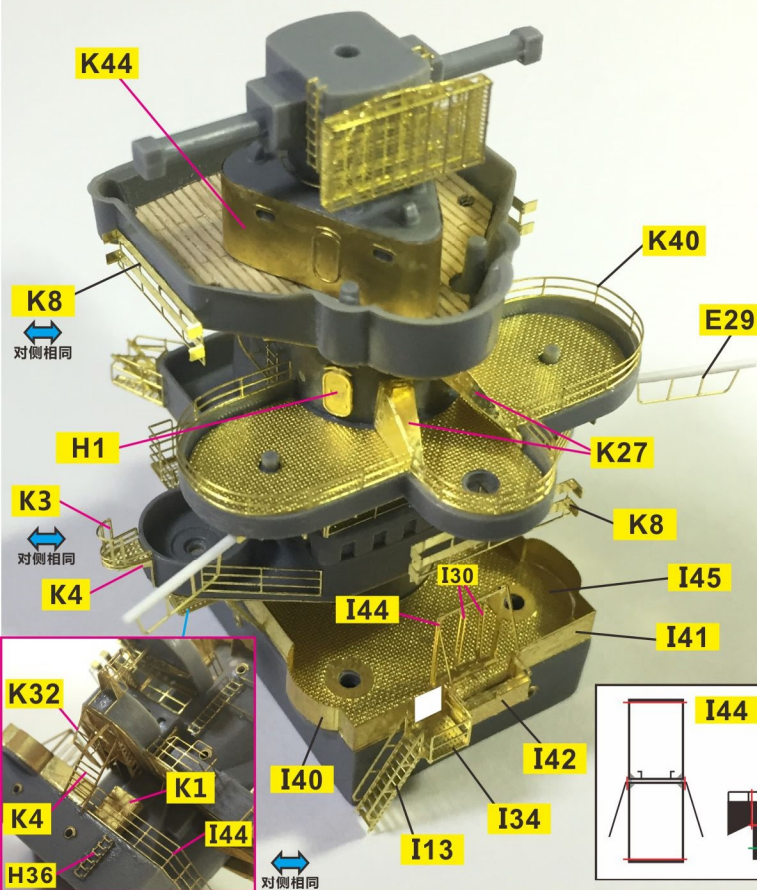

NO.VF350003

CNC Scribed Brass Part:

- 01 : 380mm Main Barrel *08
- 02 : 150mm Barrel *12
- 03 : 105mm Barrel *16
- 04 : 37mm Barrel *16
- 05 : 20mm Barrel *23
- 06 : 20mm Gun Base *12
- 07 : Bitt Middel *30

Very Fire Technology Co., Ltd.
 Copyright ©2016
 R&D Building NO.6
 Wu Da Yuan, East Road
 Optics Valley, China

20mm L/65 C/38 gun quadruple mount

对侧相同

SKC/34 380mm/52L gun

SK C/28 150mm gun

20mm L/65 C/38 gun single mount

探照灯

卷扬机

水机

小艇

舰桥

0.3mm胶棒

桅杆

烟囱