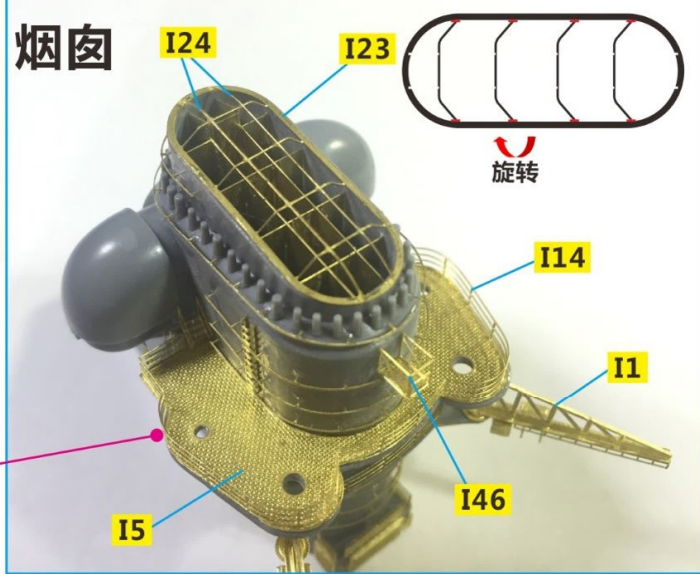

Very Fire Technology Co., Ltd.
 Copyright ©2016
 R&D Building NO.6
 Wu Da Yuan, East Road
 Optics Valley, China

20mm L/65 C/38 gun quadruple mount

对侧相同

SKC/34 380mm/52L gun

SK C/28 150mm gun

20mm L/65 C/38 gun single mount

探照灯

卷扬机

水机

小艇

舰桥

0.3mm胶棒

桅杆

烟囱