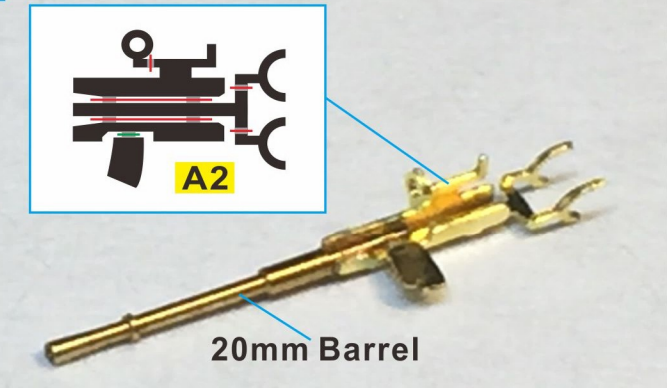

NO.VF350003

CNC Scribed Brass Part:

- 01 : 380mm Main Barrel *08
- 02 : 150mm Barrel *12
- 03 : 105mm Barrel *16
- 04 : 37mm Barrel *16
- 05 : 20mm Barrel *23
- 06 : 20mm Gun Base *12
- 07 : Bitt Middel *30

Very Fire Technology Co., Ltd.
 Copyright ©2016
 R&D Building NO.6
 Wu Da Yuan, East Road
 Optics Valley, China

20mm L/65 C/38 gun quadruple mount

对侧相同

SKC/34 380mm/52L gun

SK C/28 150mm gun

20mm L/65 C/38 gun single mount