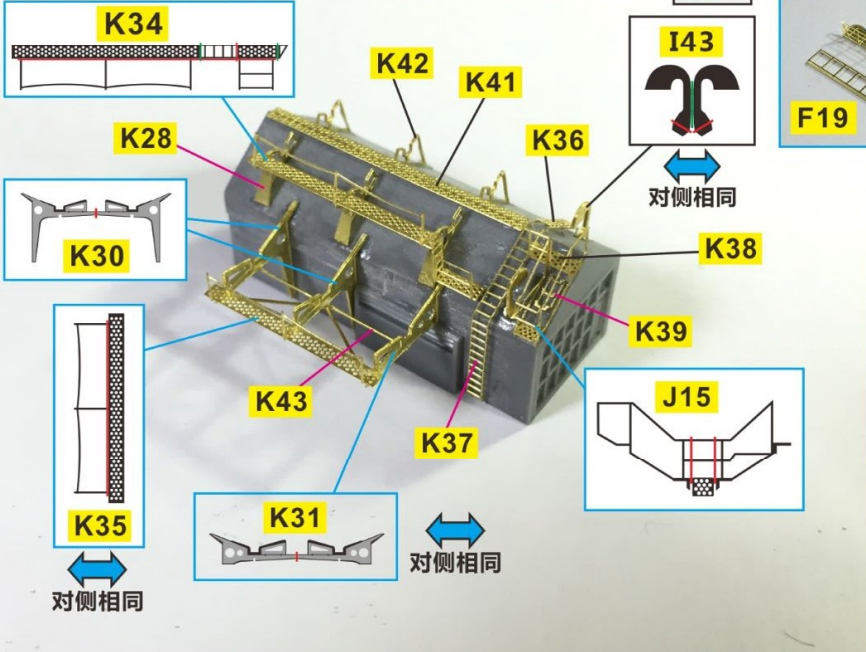

Very Fire Technology Co., Ltd.
 Copyright ©2016
 R&D Building NO.6
 Wu Da Yuan, East Road
 Optics Valley, China

20mm L/65 C/38 gun quadruple mount

对侧相同

SKC/34 380mm/52L gun

SK C/28 150mm gun

20mm L/65 C/38 gun single mount

探照灯

卷扬机

水机

小艇

舰桥

0.3mm胶棒

桅杆

烟囱