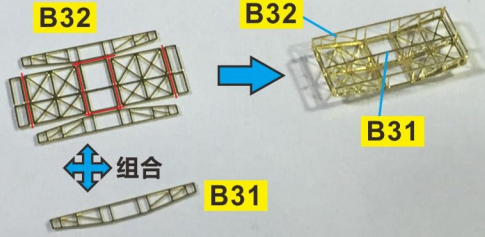

NO.VF350003

CNC Scribed Brass Part:

- 01 : 380mm Main Barrel *08
- 02 : 150mm Barrel *12
- 03 : 105mm Barrel *16
- 04 : 37mm Barrel *16
- 05 : 20mm Barrel *23
- 06 : 20mm Gun Base *12
- 07 : Bitt Middel *30

Very Fire Technology Co., Ltd.
 Copyright ©2016
 R&D Building NO.6
 Wu Da Yuan, East Road
 Optics Valley, China

20mm L/65 C/38 gun quadruple mount

对侧相同

SKC/34 380mm/52L gun

SK C/28 150mm gun

20mm L/65 C/38 gun single mount

探照灯

卷扬机

水机

小艇

舰桥

0.3mm胶棒

桅杆

烟囱