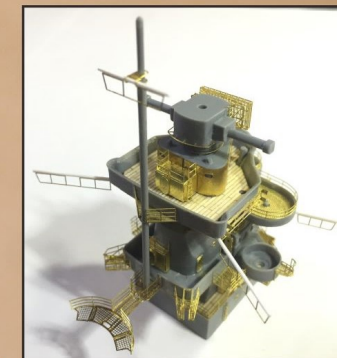

1/350 The Battleship Bismarck (For TAMIYA 78013)

Very Fire Technology Co., Ltd.

Copyright ©2016
R&D Building NO.6
Wu Da Yuan, East Road
Optics Valley, China
E-mail: veryfire_model@163.com

1/350 German Bismarck Battleship Detail Up Set

NO.VF350003

CNC Scribed Brass Part:

- 01 : 380mm Main Barrel *08
- 02 : 150mm Barrel *12
- 03 : 105mm Barrel *16
- 04 : 37mm Barrel *16
- 05 : 20mm Barrel *23
- 06 : 20mm Gun Base *12
- 07 : Bitt Middel *30

Wooden Deck:

Resin Part:

- 01 : 380mm Gun Tarpaulins *08
- 02 : 150mm Gun Tarpaulins *12
- 03 : Aircraft Ar 196 *02
- 04 : 37mm Gun Base *08
- 05 : Square Lift Raft *20
- 06 : Cockboat (three-type) *12
- 07 : Windlass (tow-type) *30
- 08 : Flak-38 20mm Gun Base*02
- 09 : Warship's Paravane *04
- 10 : Hawsehole *02