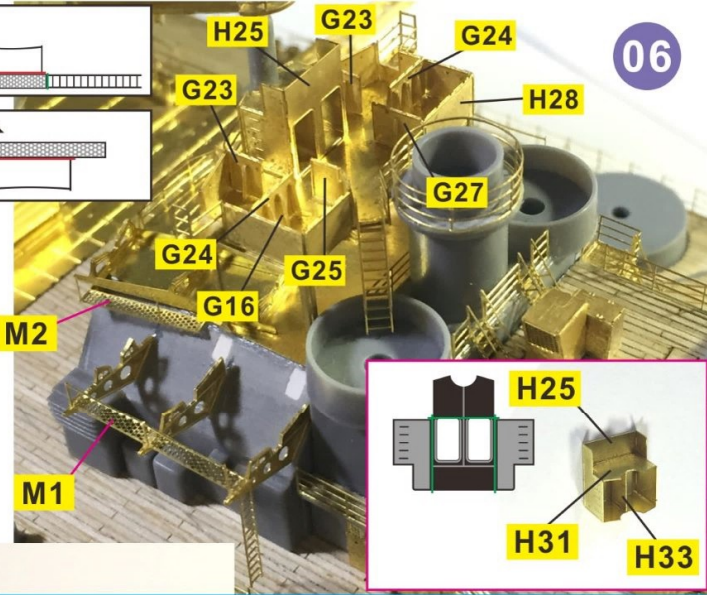

Very Fire Technology Co., Ltd.
 Copyright ©2016
 R&D Building NO.6
 Wu Da Yuan, East Road
 Optics Valley, China

20mm L/65 C/38 gun quadruple mount

对侧相同

SKC/34 380mm/52L gun

SK C/28 150mm gun

20mm L/65 C/38 gun single mount

探照灯

卷扬机

水机

小艇

舰桥

0.3mm胶棒

桅杆

烟囱