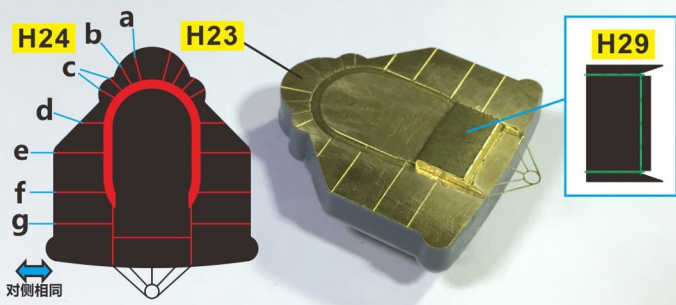

Very Fire Technology Co., Ltd.
 Copyright ©2016
 R&D Building NO.6
 Wu Da Yuan, East Road
 Optics Valley, China

20mm L/65 C/38 gun quadruple mount

对侧相同

SKC/34 380mm/52L gun

SK C/28 150mm gun

20mm L/65 C/38 gun single mount

探照灯

卷扬机

水机

小艇

舰桥

0.3mm胶棒

桅杆

烟囱