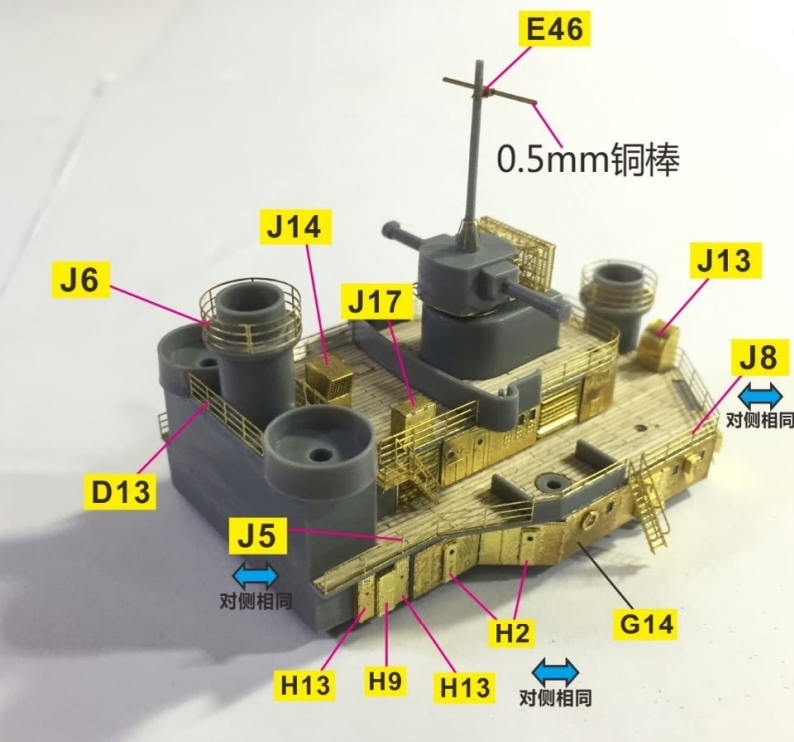

NO.VF350003

CNC Scribed Brass Part:

- 01 : 380mm Main Barrel *08
- 02 : 150mm Barrel *12
- 03 : 105mm Barrel *16
- 04 : 37mm Barrel *16
- 05 : 20mm Barrel *23
- 06 : 20mm Gun Base *12
- 07 : Bitt Middel *30

Very Fire Technology Co., Ltd.
 Copyright ©2016
 R&D Building NO.6
 Wu Da Yuan, East Road
 Optics Valley, China

20mm L/65 C/38 gun quadruple mount

对侧相同

SKC/34 380mm/52L gun

SK C/28 150mm gun

20mm L/65 C/38 gun single mount

探照灯

卷扬机

水机

小艇

舰桥

0.3mm胶棒

桅杆

烟囱