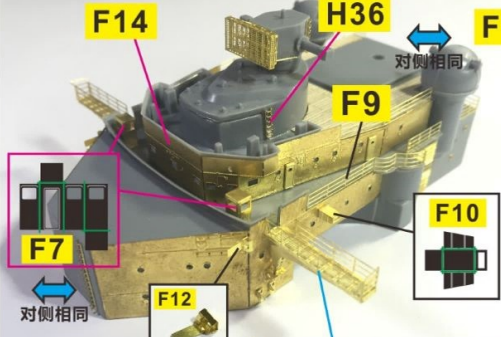

NO.VF350003

CNC Scribed Brass Part:

- 01 : 380mm Main Barrel *08
- 02 : 150mm Barrel *12
- 03 : 105mm Barrel *16
- 04 : 37mm Barrel *16
- 05 : 20mm Barrel *23
- 06 : 20mm Gun Base *12
- 07 : Bitt Middel *30

Very Fire Technology Co., Ltd.
 Copyright ©2016
 R&D Building NO.6
 Wu Da Yuan, East Road
 Optics Valley, China

20mm L/65 C/38 gun quadruple mount

对侧相同

SKC/34 380mm/52L gun

SK C/28 150mm gun

20mm L/65 C/38 gun single mount

探照灯

卷扬机

水机

小艇

舰桥

0.3mm胶棒

桅杆

烟囱