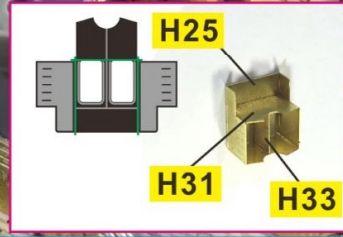

NO.VF350003

CNC Scribed Brass Part:

- 01 : 380mm Main Barrel *08
- 02 : 150mm Barrel *12
- 03 : 105mm Barrel *16
- 04 : 37mm Barrel *16
- 05 : 20mm Barrel *23
- 06 : 20mm Gun Base *12
- 07 : Bitt Middel *30

Very Fire Technology Co., Ltd.
 Copyright ©2016
 R&D Building NO.6
 Wu Da Yuan, East Road
 Optics Valley, China

20mm L/65 C/38 gun quadruple mount

对侧相同

SKC/34 380mm/52L gun

SK C/28 150mm gun

20mm L/65 C/38 gun single mount

探照灯

卷扬机

水机

小艇

舰桥

0.3mm胶棒

桅杆

烟囱