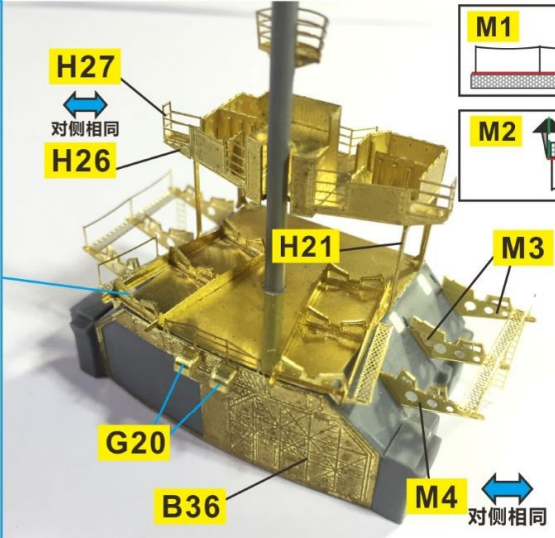

NO.VF350003

CNC Scribed Brass Part:

- 01 : 380mm Main Barrel *08
- 02 : 150mm Barrel *12
- 03 : 105mm Barrel *16
- 04 : 37mm Barrel *16
- 05 : 20mm Barrel *23
- 06 : 20mm Gun Base *12
- 07 : Bitt Middel *30

Very Fire Technology Co., Ltd.
 Copyright ©2016
 R&D Building NO.6
 Wu Da Yuan, East Road
 Optics Valley, China

20mm L/65 C/38 gun quadruple mount

对侧相同

SKC/34 380mm/52L gun

SK C/28 150mm gun

20mm L/65 C/38 gun single mount

探照灯

卷扬机

水机

小艇

舰桥

0.3mm胶棒

桅杆

烟囱