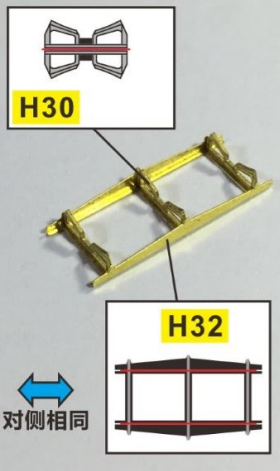

NO.VF350003

CNC Scribed Brass Part:

- 01 : 380mm Main Barrel *08
- 02 : 150mm Barrel *12
- 03 : 105mm Barrel *16
- 04 : 37mm Barrel *16
- 05 : 20mm Barrel *23
- 06 : 20mm Gun Base *12
- 07 : Bitt Middel *30

Very Fire Technology Co., Ltd.
 Copyright ©2016
 R&D Building NO.6
 Wu Da Yuan, East Road
 Optics Valley, China

20mm L/65 C/38 gun quadruple mount

对侧相同

SKC/34 380mm/52L gun

SK C/28 150mm gun

20mm L/65 C/38 gun single mount

探照灯

卷扬机

水机

小艇

舰桥

0.3mm胶棒

桅杆

烟囱