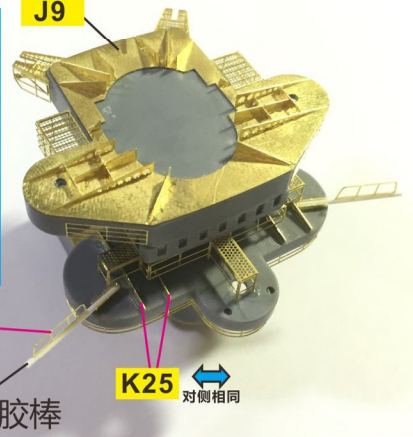

NO.VF350003

CNC Scribed Brass Part:

- 01 : 380mm Main Barrel *08
- 02 : 150mm Barrel *12
- 03 : 105mm Barrel *16
- 04 : 37mm Barrel *16
- 05 : 20mm Barrel *23
- 06 : 20mm Gun Base *12
- 07 : Bitt Middel *30

Very Fire Technology Co., Ltd.
 Copyright ©2016
 R&D Building NO.6
 Wu Da Yuan, East Road
 Optics Valley, China

20mm L/65 C/38 gun quadruple mount

对侧相同

SKC/34 380mm/52L gun

SK C/28 150mm gun

20mm L/65 C/38 gun single mount

探照灯

卷扬机

水机

小艇

舰桥

0.3mm胶棒

桅杆

烟囱