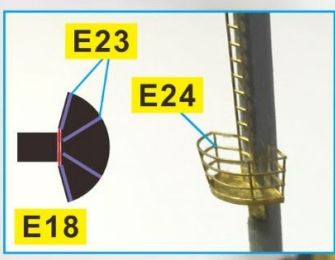

Very Fire Technology Co., Ltd.
 Copyright ©2016
 R&D Building NO.6
 Wu Da Yuan, East Road
 Optics Valley, China

20mm L/65 C/38 gun quadruple mount

对侧相同

SKC/34 380mm/52L gun

SK C/28 150mm gun

20mm L/65 C/38 gun single mount

探照灯

卷扬机

水机

小艇

舰桥

0.3mm胶棒

桅杆

烟囱