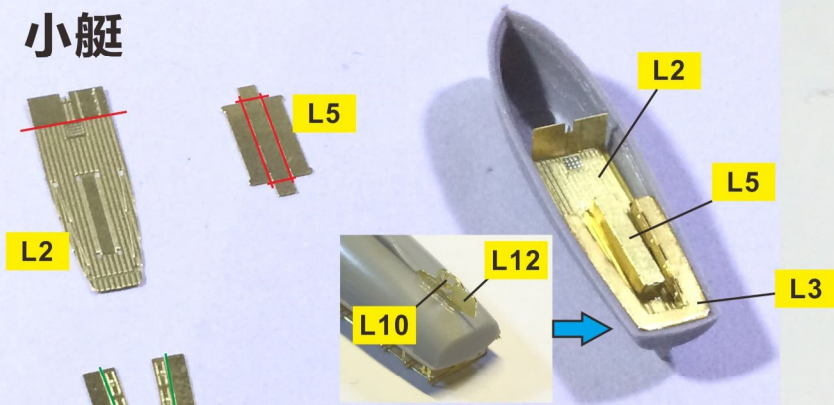

NO.VF350003

CNC Scribed Brass Part:

- 01 : 380mm Main Barrel *08
- 02 : 150mm Barrel *12
- 03 : 105mm Barrel *16
- 04 : 37mm Barrel *16
- 05 : 20mm Barrel *23
- 06 : 20mm Gun Base *12
- 07 : Bitt Middel *30

Very Fire Technology Co., Ltd.
 Copyright ©2016
 R&D Building NO.6
 Wu Da Yuan, East Road
 Optics Valley, China

20mm L/65 C/38 gun quadruple mount

对侧相同

SKC/34 380mm/52L gun

SK C/28 150mm gun

20mm L/65 C/38 gun single mount

探照灯

卷扬机

水机

小艇

舰桥

0.3mm胶棒

桅杆

烟囱