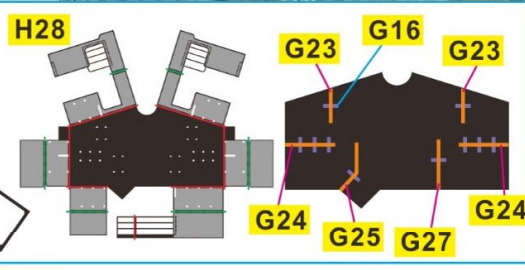

Photo Etching:

A. B. C. D. E. F. G. H. I. J. K. L. M (Total : 13 Sheets)

| | | | |
|---------------------------|----------------|------------------|-----------------|
| Install 组装 | Remove 去除 | Bend 弯曲 | Make Hole 钻孔 |
| Same Another Side 对侧相同 | Up Fold 向上折 | Down Fold 向下折 | |

Very Fire Technology Co., Ltd.
 Copyright ©2016
 R&D Building NO.6
 Wu Da Yuan, East Road
 Optics Valley, China

20mm L/65 C/38 gun quadruple mount

对侧相同

SKC/34 380mm/52L gun

SK C/28 150mm gun

20mm L/65 C/38 gun single mount

探照灯

卷扬机

水机

小艇

舰桥

0.3mm胶棒

桅杆

烟囱