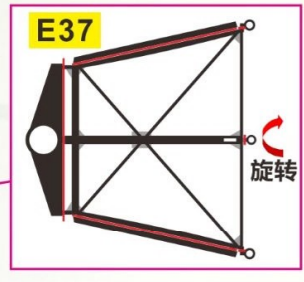

Very Fire Technology Co., Ltd.
 Copyright ©2016
 R&D Building NO.6
 Wu Da Yuan, East Road
 Optics Valley, China

20mm L/65 C/38 gun quadruple mount

对侧相同

SKC/34 380mm/52L gun

SK C/28 150mm gun

20mm L/65 C/38 gun single mount

探照灯

卷扬机

水机

小艇

舰桥

0.3mm胶棒

桅杆

烟囱