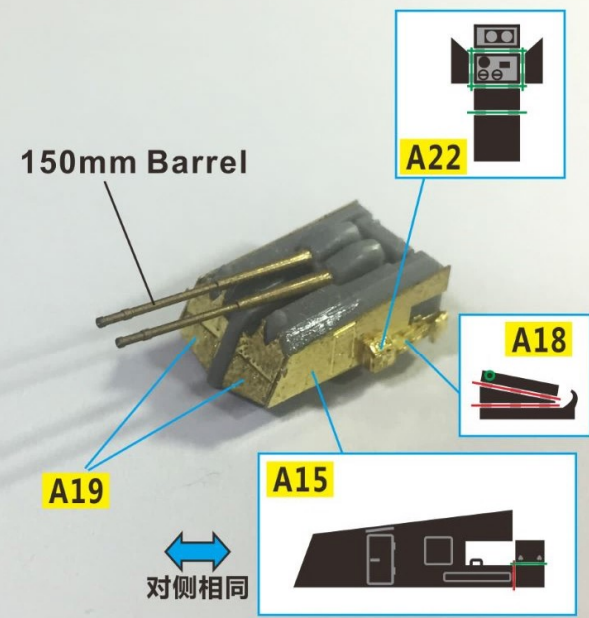

NO.VF350003

CNC Scribed Brass Part:

- 01 : 380mm Main Barrel *08
- 02 : 150mm Barrel *12
- 03 : 105mm Barrel *16
- 04 : 37mm Barrel *16
- 05 : 20mm Barrel *23
- 06 : 20mm Gun Base *12
- 07 : Bitt Middel *30

Photo Etching:

A. B. C. D. E. F. G. H. I. J. K. L. M (Total : 13 Sheets)

| | | | |
|---------------------------|----------------|------------------|-----------------|
| Install 组装 | Remove 去除 | Bend 弯曲 | Make Hole 钻孔 |
| Same Another Side 对侧相同 | Up Fold 向上折 | Down Fold 向下折 | |

Very Fire Technology Co., Ltd.
 Copyright ©2016
 R&D Building NO.6
 Wu Da Yuan, East Road
 Optics Valley, China

20mm L/65 C/38 gun quadruple mount

对侧相同

SKC/34 380mm/52L gun

SK C/28 150mm gun

20mm L/65 C/38 gun single mount