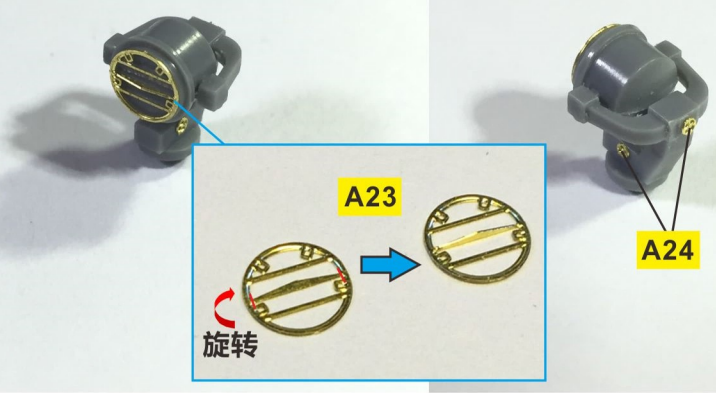

NO.VF350003

CNC Scribed Brass Part:

- 01 : 380mm Main Barrel *08
- 02 : 150mm Barrel *12
- 03 : 105mm Barrel *16
- 04 : 37mm Barrel *16
- 05 : 20mm Barrel *23
- 06 : 20mm Gun Base *12
- 07 : Bitt Middel *30

Very Fire Technology Co., Ltd.
 Copyright ©2016
 R&D Building NO.6
 Wu Da Yuan, East Road
 Optics Valley, China

20mm L/65 C/38 gun quadruple mount

对侧相同

SKC/34 380mm/52L gun

SK C/28 150mm gun

20mm L/65 C/38 gun single mount

探照灯

卷扬机

水机

小艇

舰桥

0.3mm胶棒

桅杆

烟囱