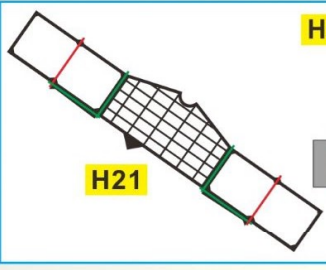

NO.VF350003

CNC Scribed Brass Part:

- 01 : 380mm Main Barrel *08
- 02 : 150mm Barrel *12
- 03 : 105mm Barrel *16
- 04 : 37mm Barrel *16
- 05 : 20mm Barrel *23
- 06 : 20mm Gun Base *12
- 07 : Bitt Middel *30

Very Fire Technology Co., Ltd.
 Copyright ©2016
 R&D Building NO.6
 Wu Da Yuan, East Road
 Optics Valley, China

20mm L/65 C/38 gun quadruple mount

对侧相同

SKC/34 380mm/52L gun

SK C/28 150mm gun

20mm L/65 C/38 gun single mount

探照灯

卷扬机

水机

小艇

舰桥

0.3mm胶棒

桅杆

烟囱