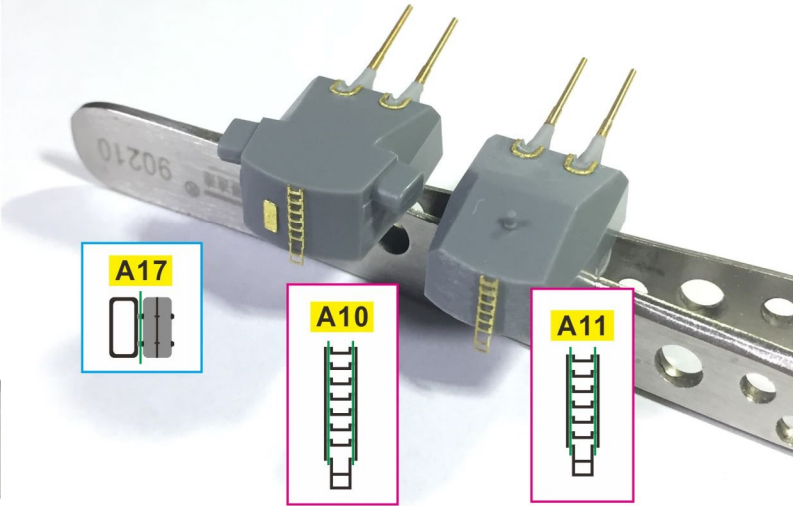

NO.VF350003

CNC Scribed Brass Part:

- 01 : 380mm Main Barrel *08
- 02 : 150mm Barrel *12
- 03 : 105mm Barrel *16
- 04 : 37mm Barrel *16
- 05 : 20mm Barrel *23
- 06 : 20mm Gun Base *12
- 07 : Bitt Middel *30

Very Fire Technology Co., Ltd.
 Copyright ©2016
 R&D Building NO.6
 Wu Da Yuan, East Road
 Optics Valley, China

20mm L/65 C/38 gun quadruple mount

对侧相同

SKC/34 380mm/52L gun

SK C/28 150mm gun

20mm L/65 C/38 gun single mount