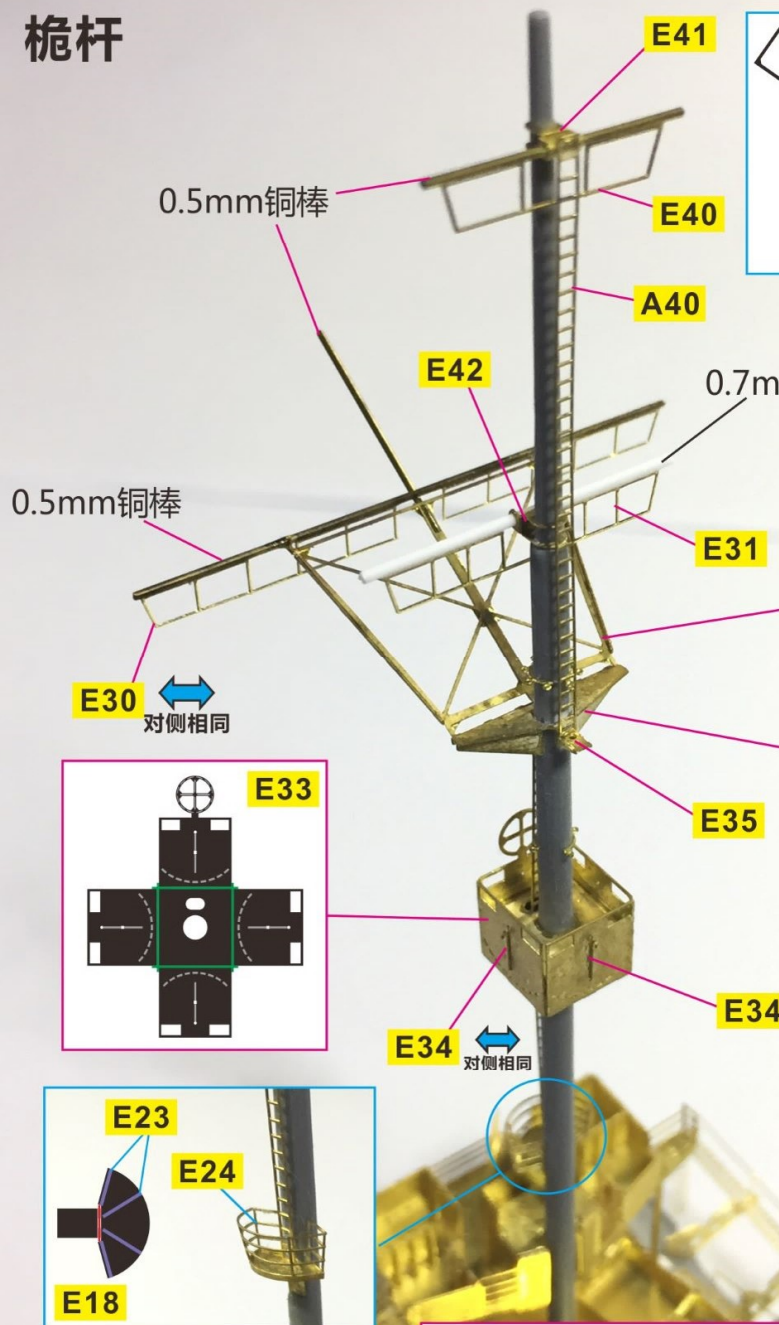

NO.VF350003

CNC Scribed Brass Part:

- 01 : 380mm Main Barrel *08
- 02 : 150mm Barrel *12
- 03 : 105mm Barrel *16
- 04 : 37mm Barrel *16
- 05 : 20mm Barrel *23
- 06 : 20mm Gun Base *12
- 07 : Bitt Middel *30

Very Fire Technology Co., Ltd.
 Copyright ©2016
 R&D Building NO.6
 Wu Da Yuan, East Road
 Optics Valley, China

20mm L/65 C/38 gun quadruple mount

对侧相同

SKC/34 380mm/52L gun

SK C/28 150mm gun

20mm L/65 C/38 gun single mount

探照灯

卷扬机

水机

小艇

舰桥

0.3mm胶棒

桅杆

烟囱