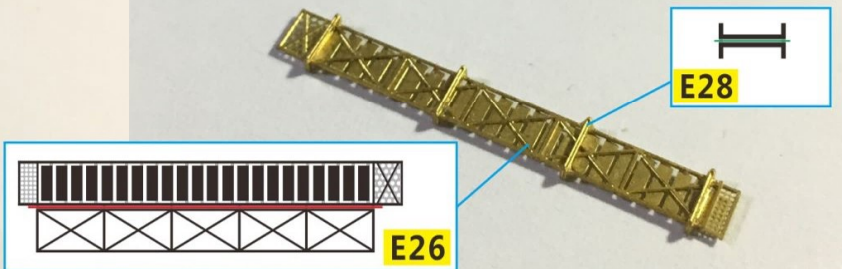

Photo Etching:

A. B. C. D. E. F. G. H. I. J. K. L. M (Total : 13 Sheets)

| | | | |
|---------------------------|----------------|------------------|-----------------|
| Install 组装 | Remove 去除 | Bend 弯曲 | Make Hole 钻孔 |
| Same Another Side 对侧相同 | Up Fold 向上折 | Down Fold 向下折 | |

Very Fire Technology Co., Ltd.
 Copyright ©2016
 R&D Building NO.6
 Wu Da Yuan, East Road
 Optics Valley, China

20mm L/65 C/38 gun quadruple mount

对侧相同

SKC/34 380mm/52L gun

SK C/28 150mm gun

20mm L/65 C/38 gun single mount