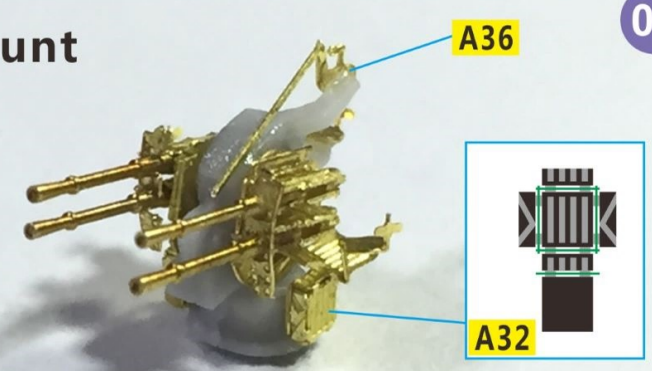

NO.VF350003

CNC Scribed Brass Part:

- 01 : 380mm Main Barrel *08
- 02 : 150mm Barrel *12
- 03 : 105mm Barrel *16
- 04 : 37mm Barrel *16
- 05 : 20mm Barrel *23
- 06 : 20mm Gun Base *12
- 07 : Bitt Middel *30

Photo Etching:

A. B. C. D. E. F. G. H. I. J. K. L. M (Total : 13 Sheets)

| | | | |
|---------------------------|----------------|------------------|-----------------|
| Install 组装 | Remove 去除 | Bend 弯曲 | Make Hole 钻孔 |
| Same Another Side 对侧相同 | Up Fold 向上折 | Down Fold 向下折 | |

Very Fire Technology Co., Ltd.
 Copyright ©2016
 R&D Building NO.6
 Wu Da Yuan, East Road
 Optics Valley, China

20mm L/65 C/38 gun quadruple mount

对侧相同

SKC/34 380mm/52L gun

SK C/28 150mm gun

20mm L/65 C/38 gun single mount