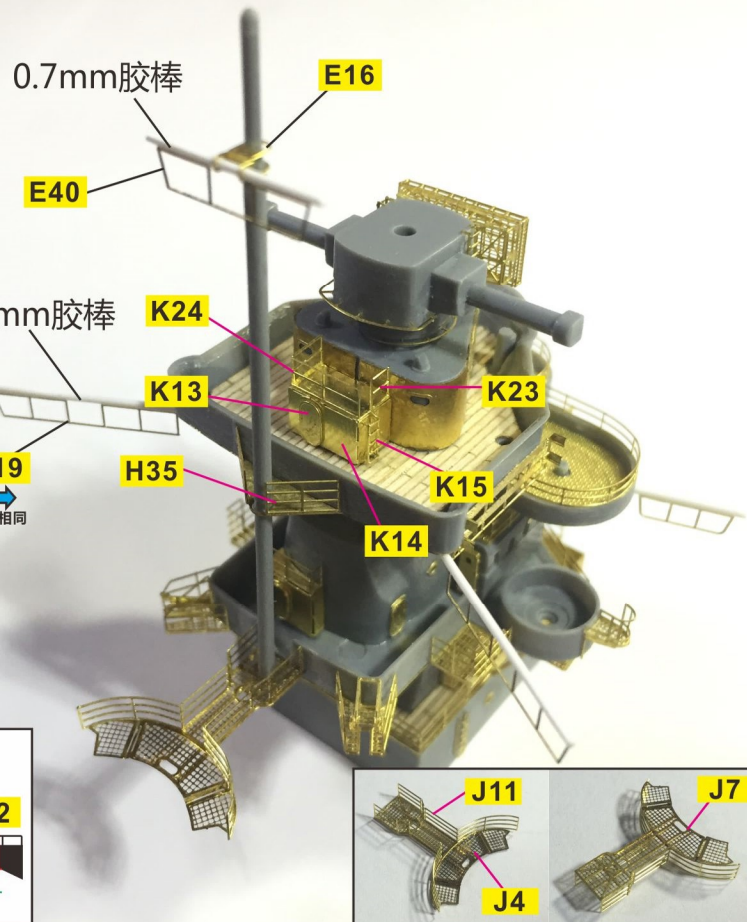

NO.VF350003

CNC Scribed Brass Part:

- 01 : 380mm Main Barrel *08
- 02 : 150mm Barrel *12
- 03 : 105mm Barrel *16
- 04 : 37mm Barrel *16
- 05 : 20mm Barrel *23
- 06 : 20mm Gun Base *12
- 07 : Bitt Middel *30

Very Fire Technology Co., Ltd.
 Copyright ©2016
 R&D Building NO.6
 Wu Da Yuan, East Road
 Optics Valley, China

20mm L/65 C/38 gun quadruple mount

对侧相同

SKC/34 380mm/52L gun

SK C/28 150mm gun

20mm L/65 C/38 gun single mount

探照灯

卷扬机

水机

小艇

舰桥

0.3mm胶棒

桅杆

烟囱