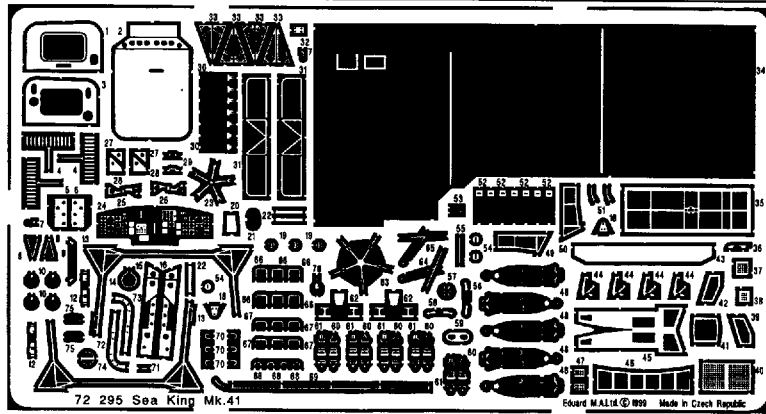

# Sea King Mk.41

1/72 scale detail set for Revell kit

-  OPPOSITE SIDE
-  REMOVE
-  BEND
-  REPLACE
-  GRIND
-  OPTION

## A INTERIOR

## B COCKPIT

**C** DOOR WITH STEPS

**D** EXTERNAL CRANE

**E** UNDERCARRIAGE

**F** TAIL ROTOR

**G** EXTERNAL PARTS