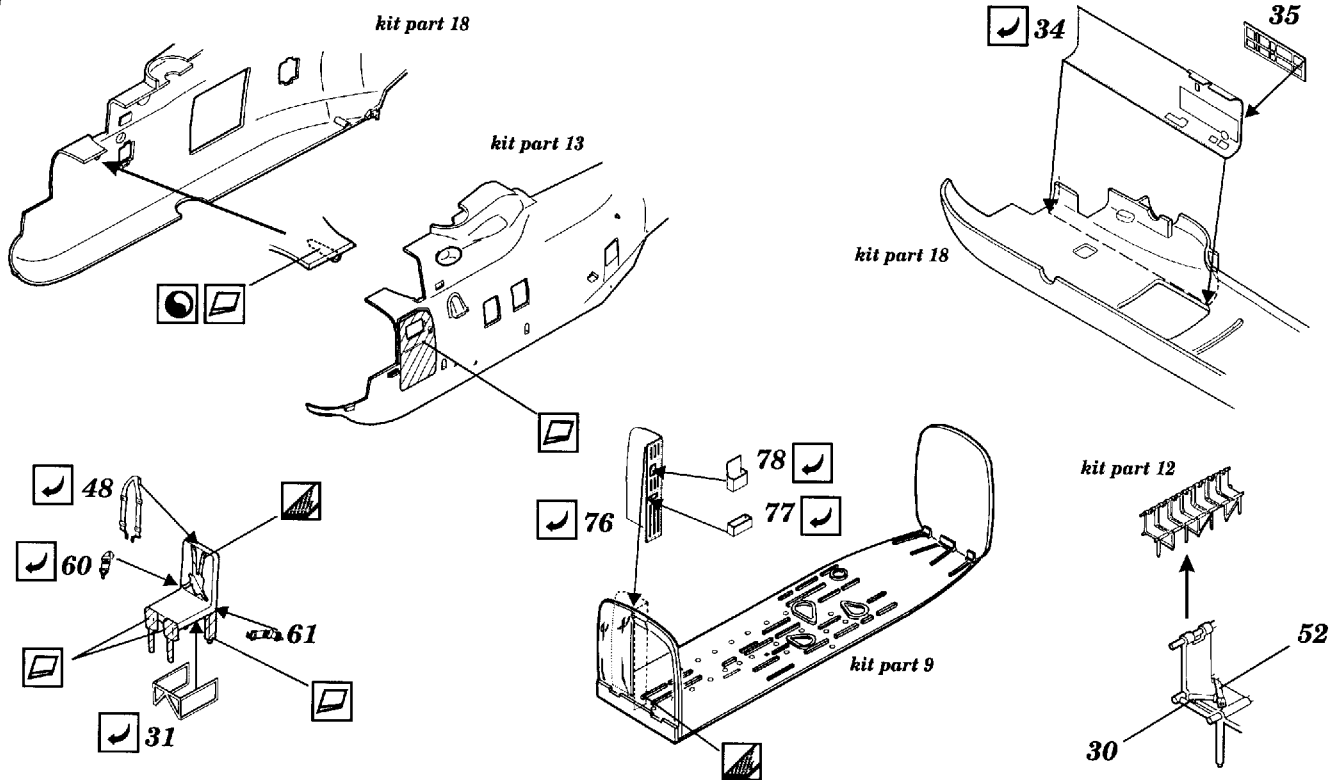

# Sea King Mk.41

1/72 scale detail set for Revell kit

-  OPPOSITE SIDE
-  REMOVE
-  BEND
-  REPLACE
-  GRIND
-  OPTION

## B COCKPIT

**C** DOOR WITH STEPS

**D** EXTERNAL CRANE

**E** UNDERCARRIAGE

**F** TAIL ROTOR

**G** EXTERNAL PARTS