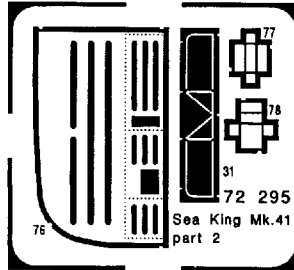

# Sea King Mk.41

1/72 scale detail set for Revell kit

-  OPPOSITE SIDE
-  REMOVE
-  BEND
-  REPLACE
-  GRIND
-  OPTION