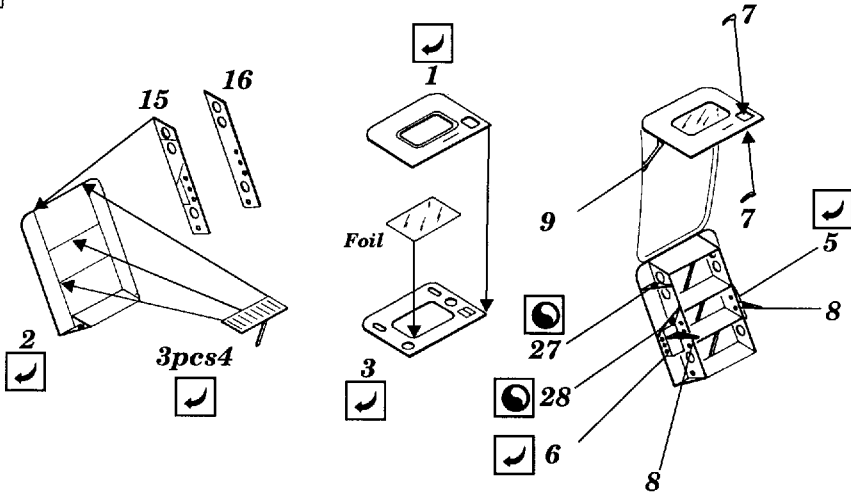

# Sea King Mk.41

1/72 scale detail set for Revell kit

-  OPPOSITE SIDE
-  REMOVE
-  BEND
-  REPLACE
-  GRIND
-  OPTION

## B COCKPIT

**C** DOOR WITH STEPS

**D** EXTERNAL CRANE

**E** UNDERCARRIAGE

**F** TAIL ROTOR

**G** EXTERNAL PARTS