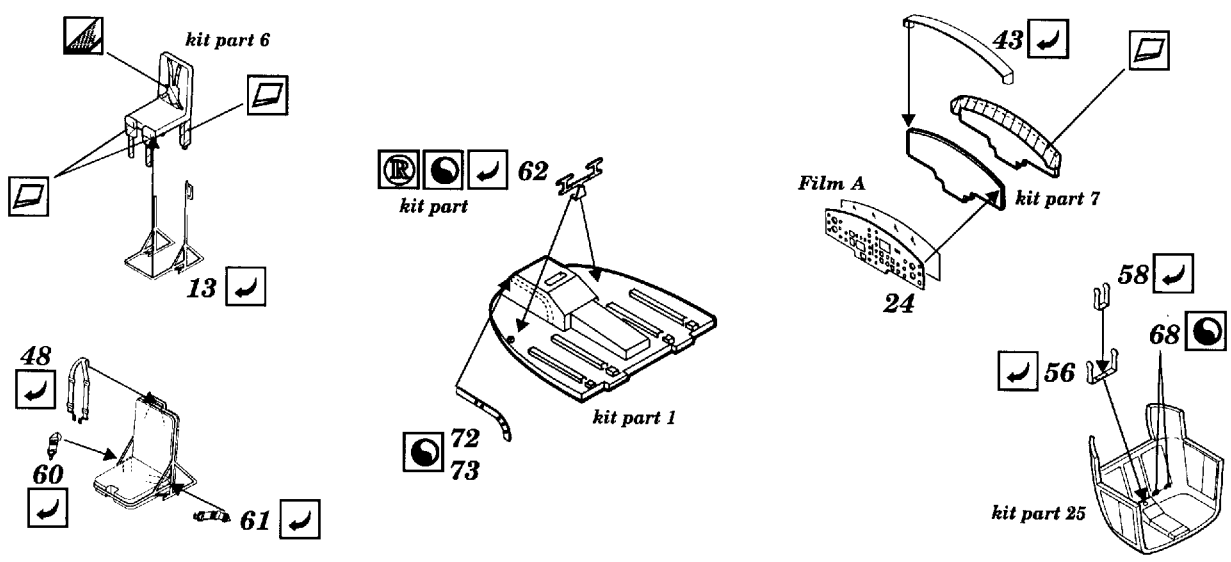

# Sea King Mk.41

1/72 scale detail set for Revell kit

-  OPPOSITE SIDE
-  REMOVE
-  BEND
-  REPLACE
-  GRIND
-  OPTION

## B COCKPIT

**C** DOOR WITH STEPS

**D** EXTERNAL CRANE

**E** UNDERCARRIAGE

**F** TAIL ROTOR

**G** EXTERNAL PARTS