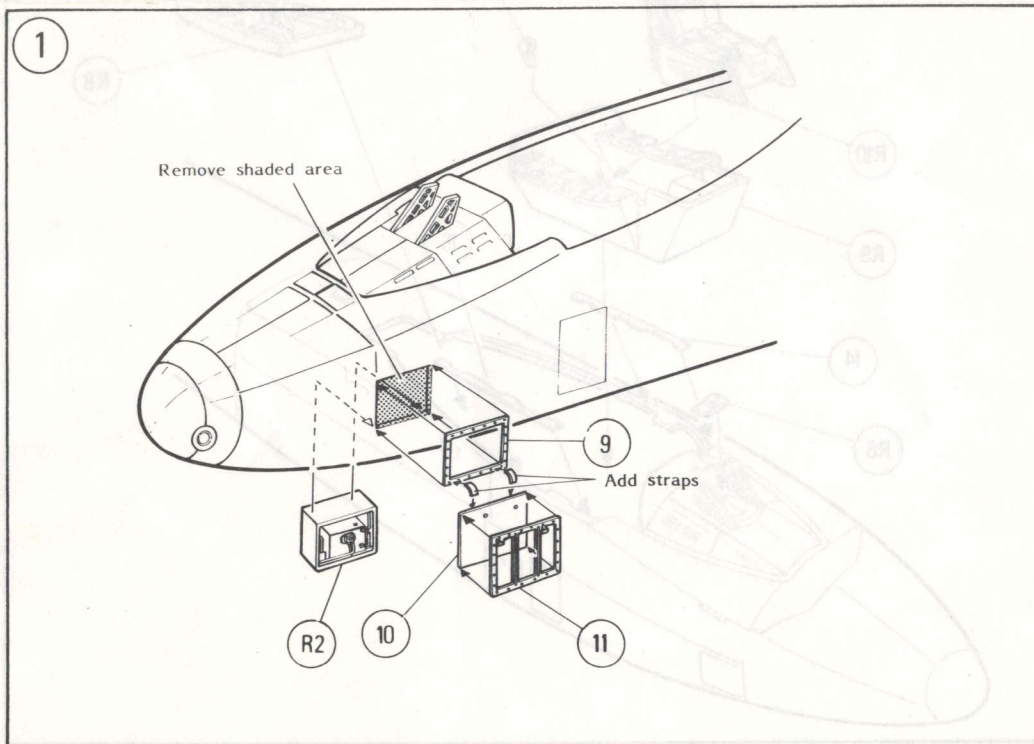

CAUTION
 These photo-etched parts and resin casted accessories can only be glued using cyanoacrylate glues.

Remove the shaded areas

Recommended reference material

- Size 240 x 220 mm
- 36 pages
- An average of 90 fullcolor pictures in each volume
- Technical background information taken from the Technical Manuals
- The best reference material to update your models