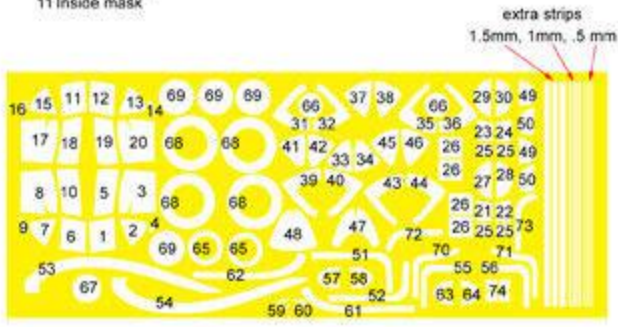

NOTE:
1 Outside mask
11 Inside mask