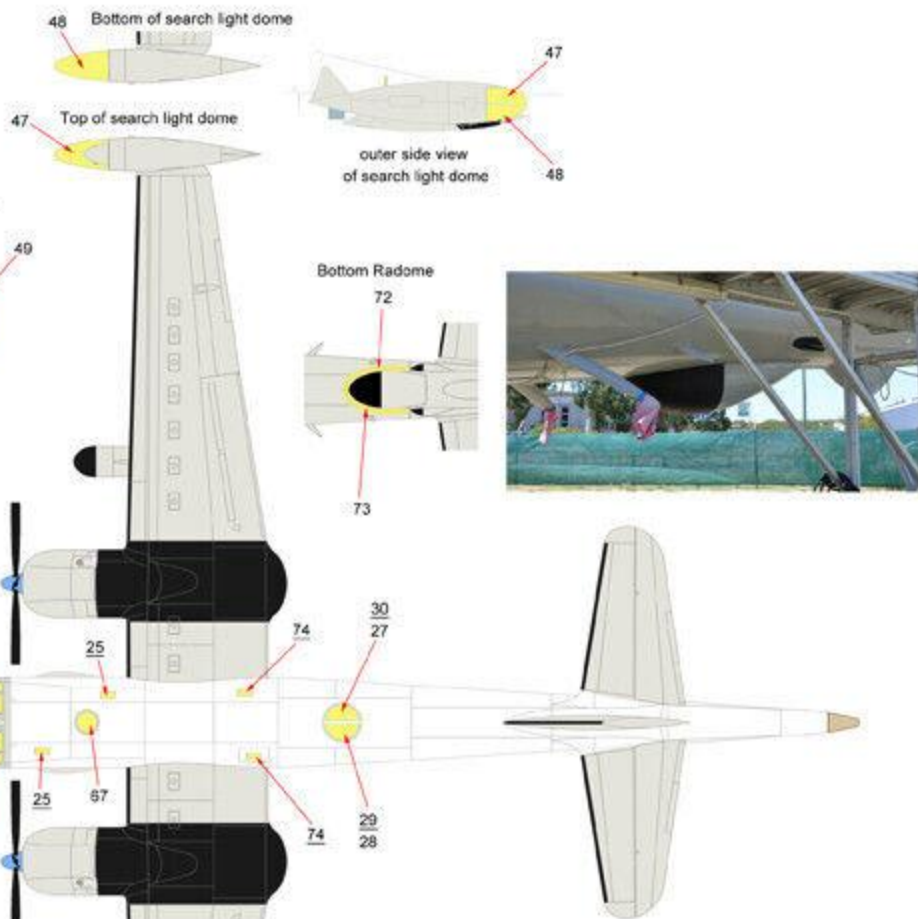

SP-2H Neptune Paint Masks