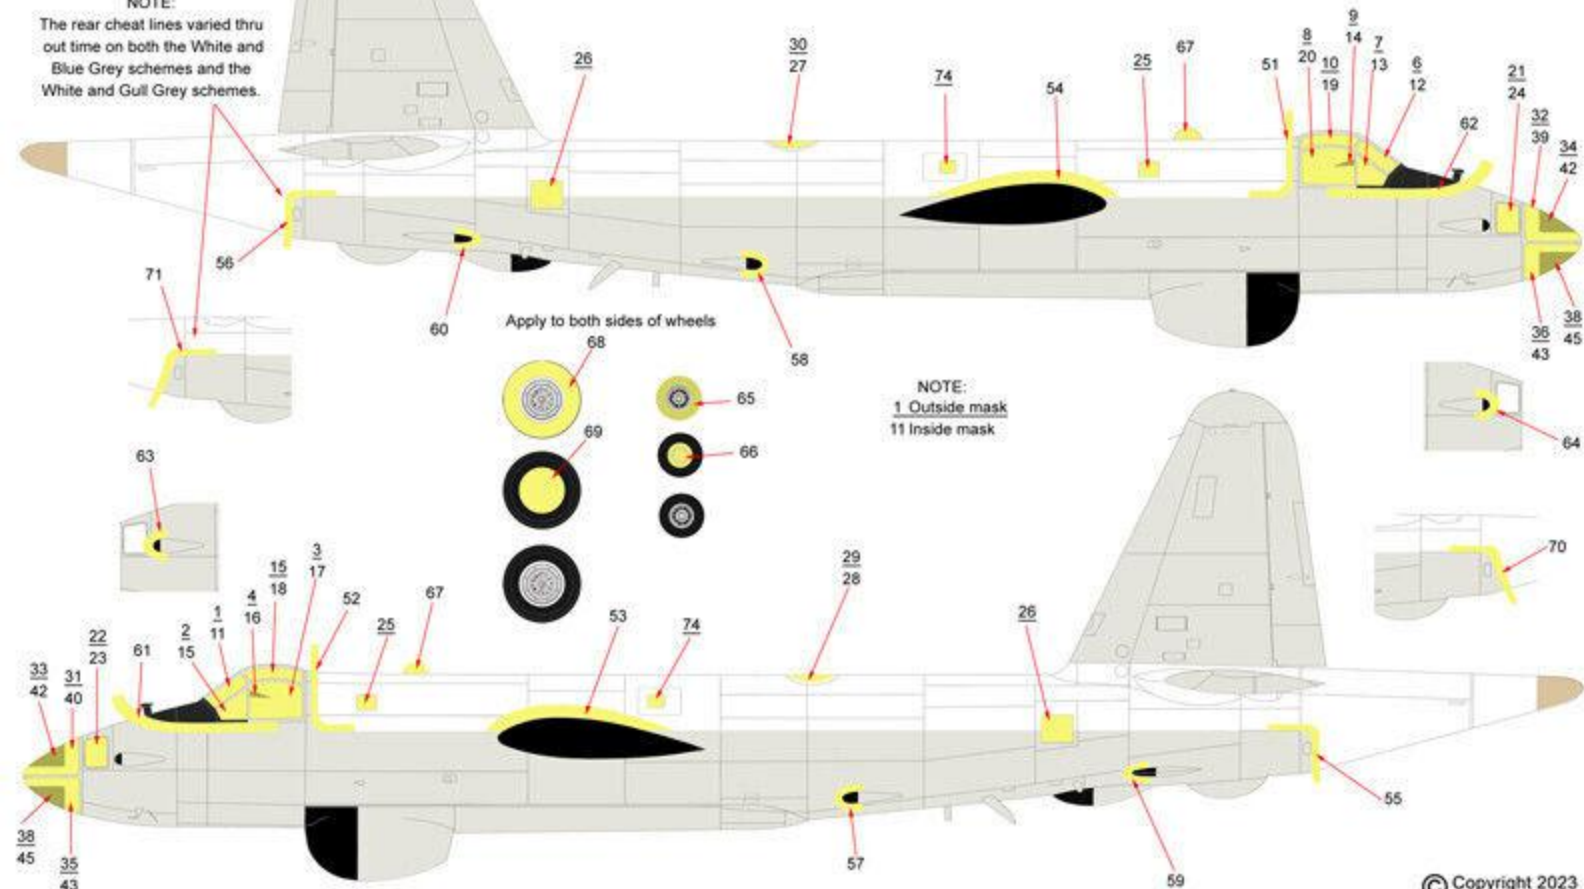

SP-2H Neptune Paint Masks

NOTE:
Drawn as per Hasegawa Kit
Please Note the kit is not accurate.

NOTE:

The rear cheat lines varied thru out time on both the White and Blue Grey schemes and the White and Gull Grey schemes.

NOTE:
1 Outside mask
11 Inside mask

SP-2H Neptune Paint Masks

NOTE:
1 Outside mask
11 Inside mask

© Copyright 2023
PRINTED AND DESIGNED BY
RONNIE GIBBARD'S AUSTRALIA
AUSTRALIAN MADE AND OWNED